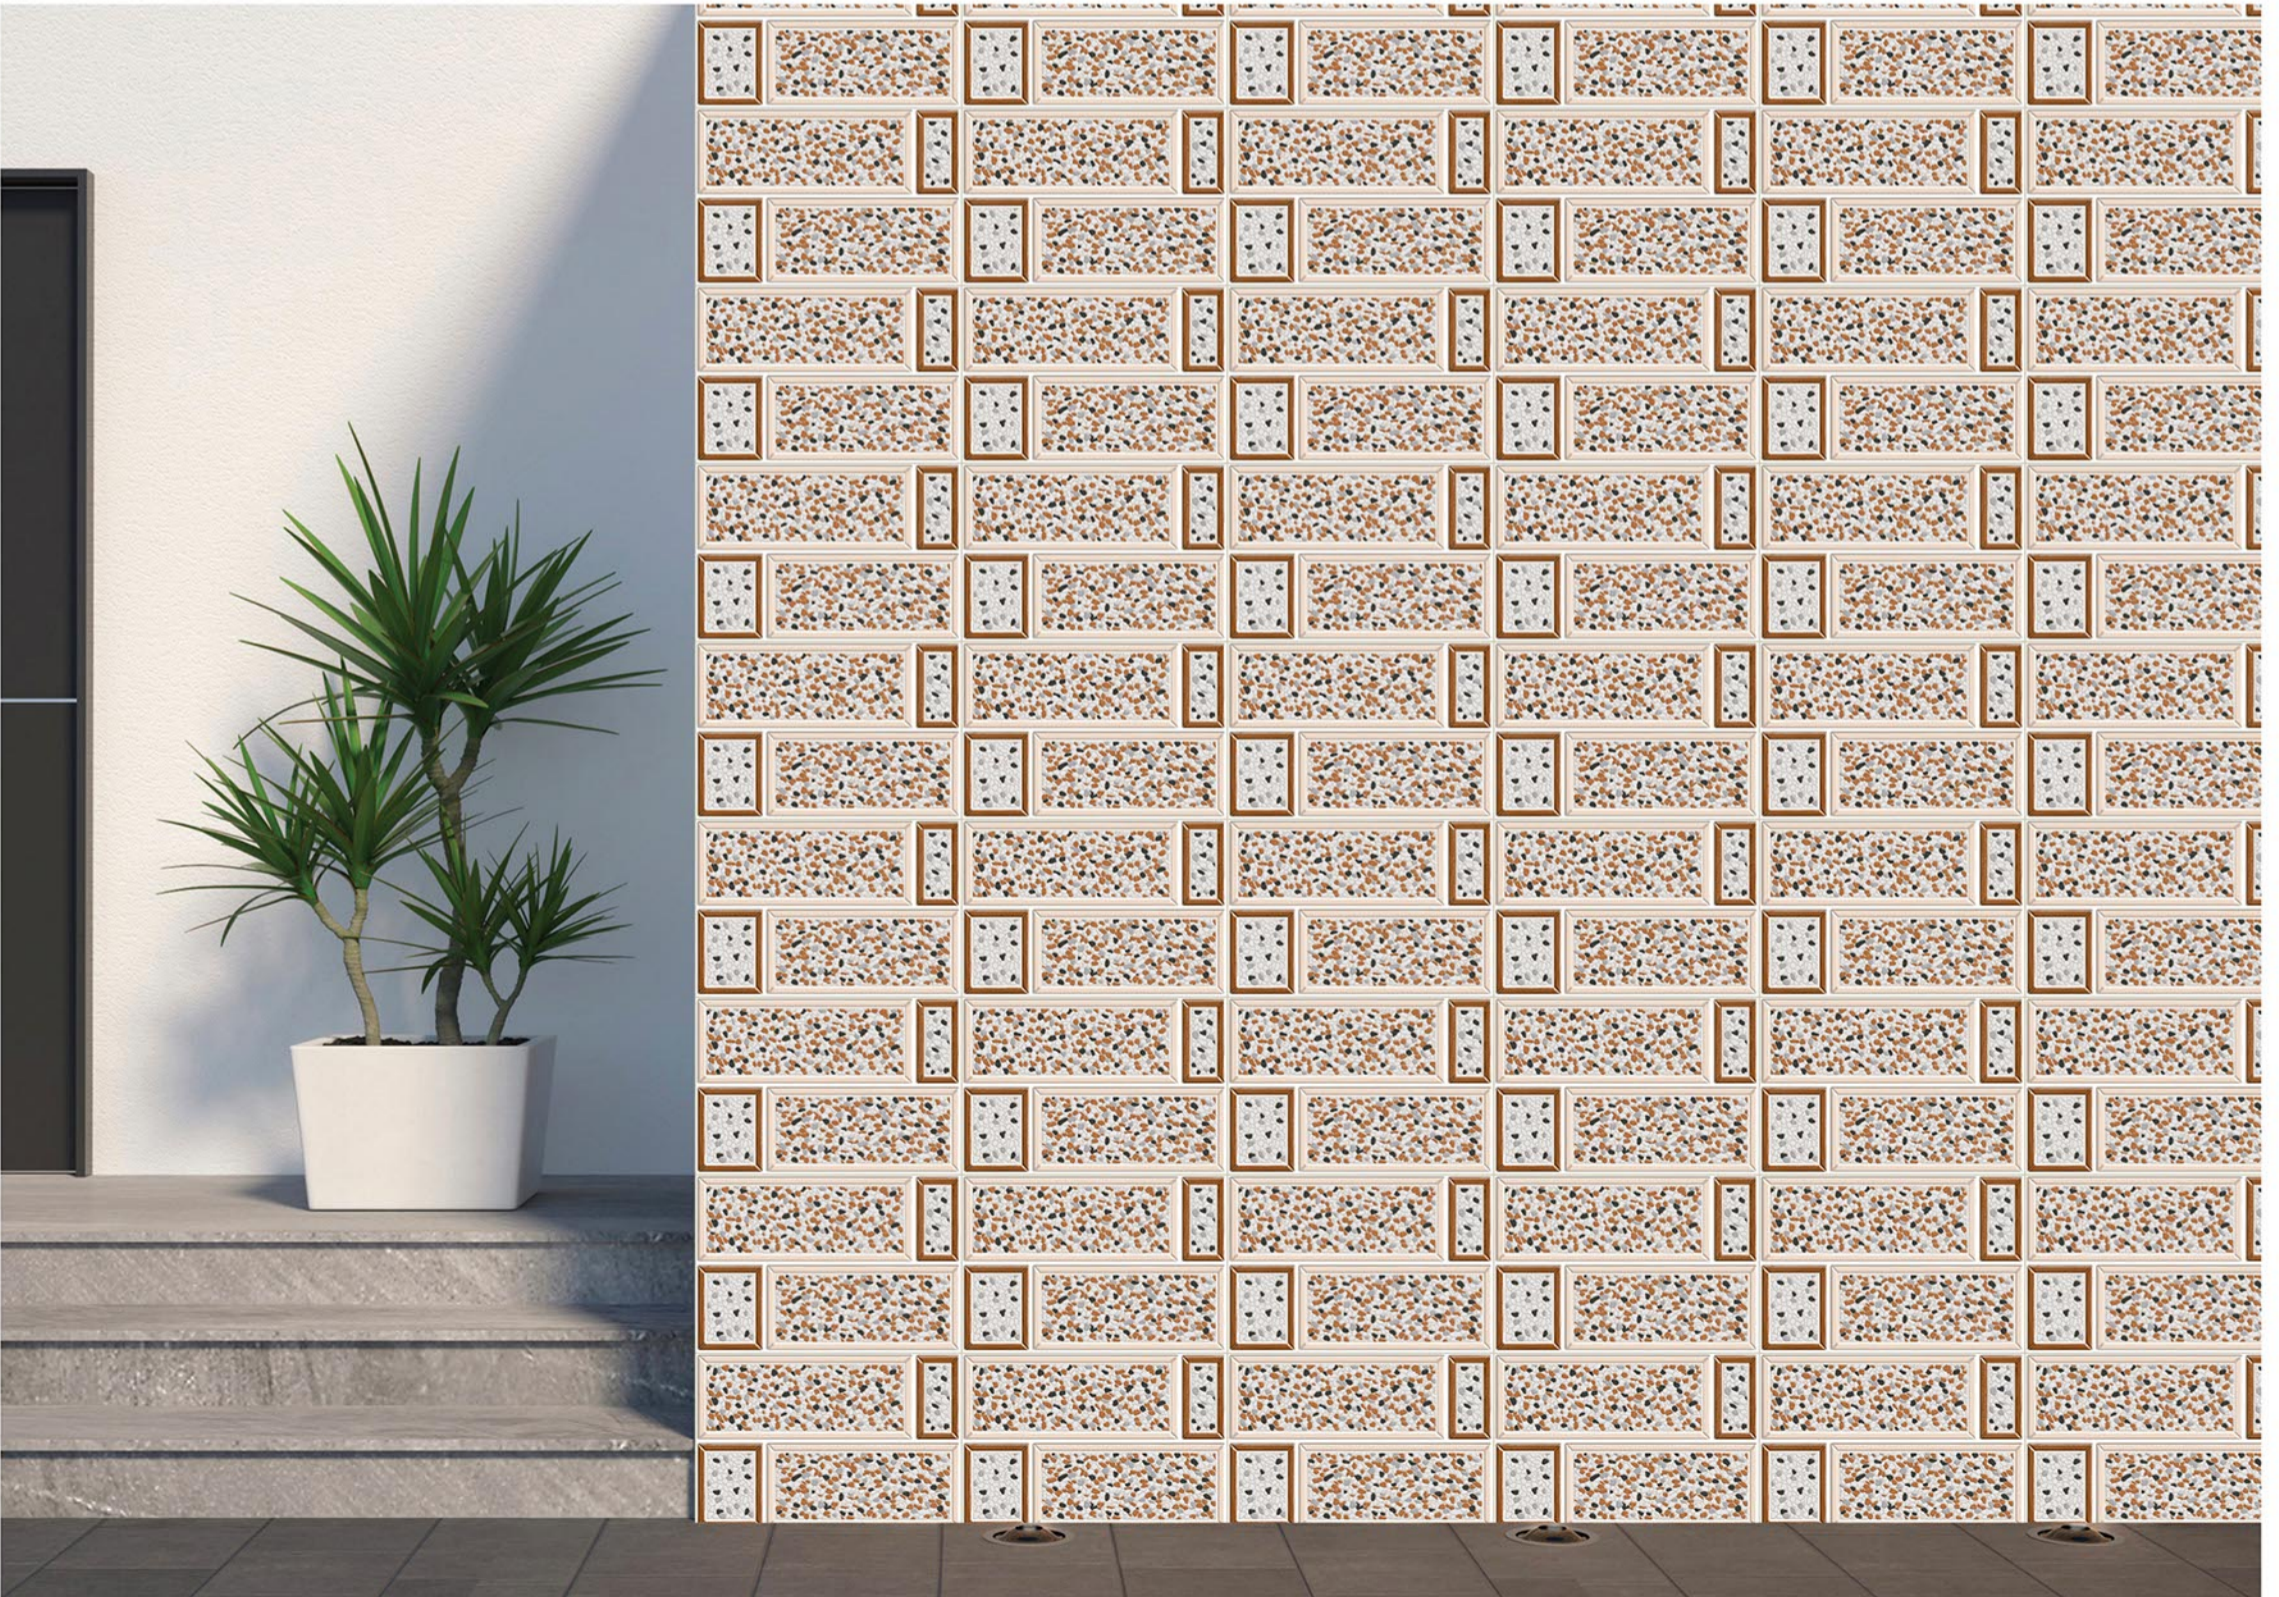

ELE-681

ELE-695

Elevation Series

100% Water Proof

Rectified Tiles

Random Design

Glossy Finish

Matt Finish