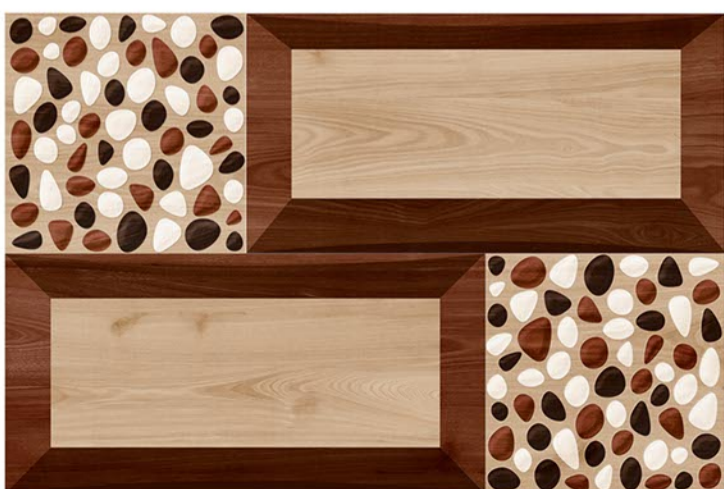

100% Water Proof

Rectified Tiles

Random Design

Glossy Finish

Matt Finish

ELE-653

ELE-658

ELE-676