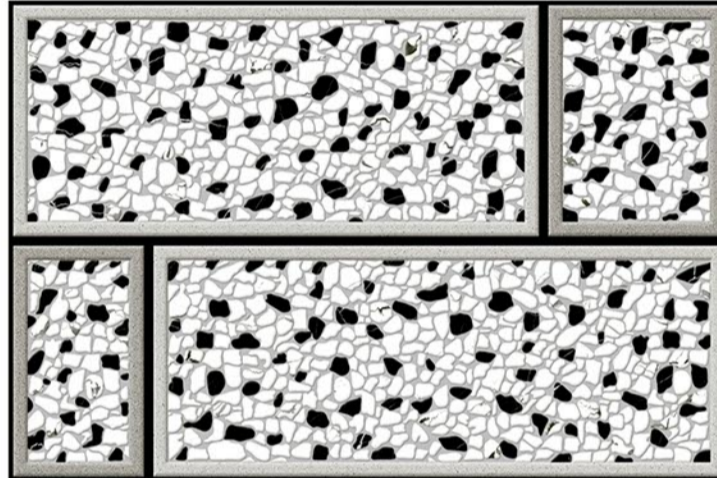

ELE-816

Elevation Series

100% Water Proof

Rectified Tiles

Random Design

Glossy Finish

Matt Finish