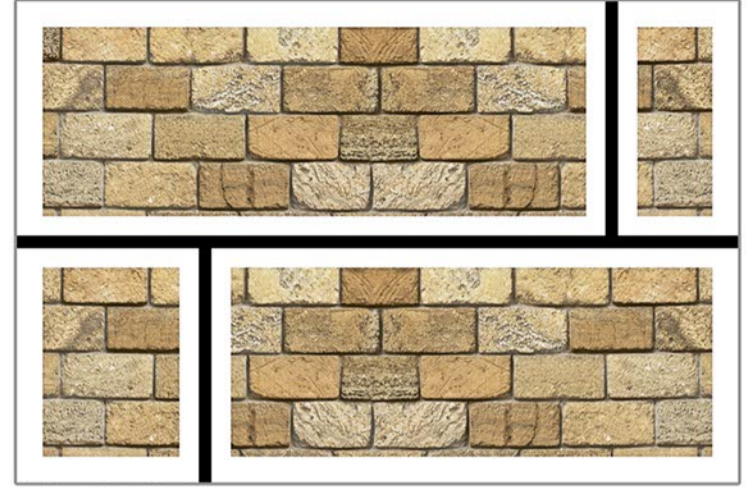

ELE-703

Elevation Series

100% Water Proof

Rectified Tiles

Random Design

Glossy Finish

Matt Finish