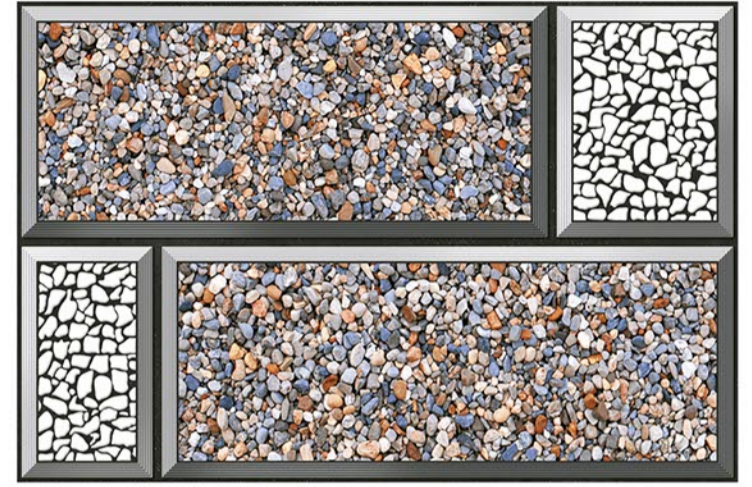

Matt Finish

ELE-818

ELE-819

ELE-820

Elevation Series

100% Water Proof

Rectified Tiles

Random Design