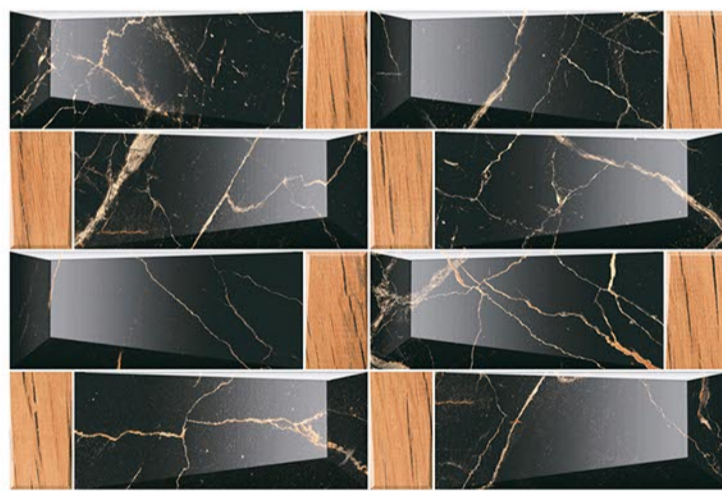

Elevation Series

100% Water Proof

Rectified Tiles

Random Design

Glossy Finish

Matt Finish

ELE-749