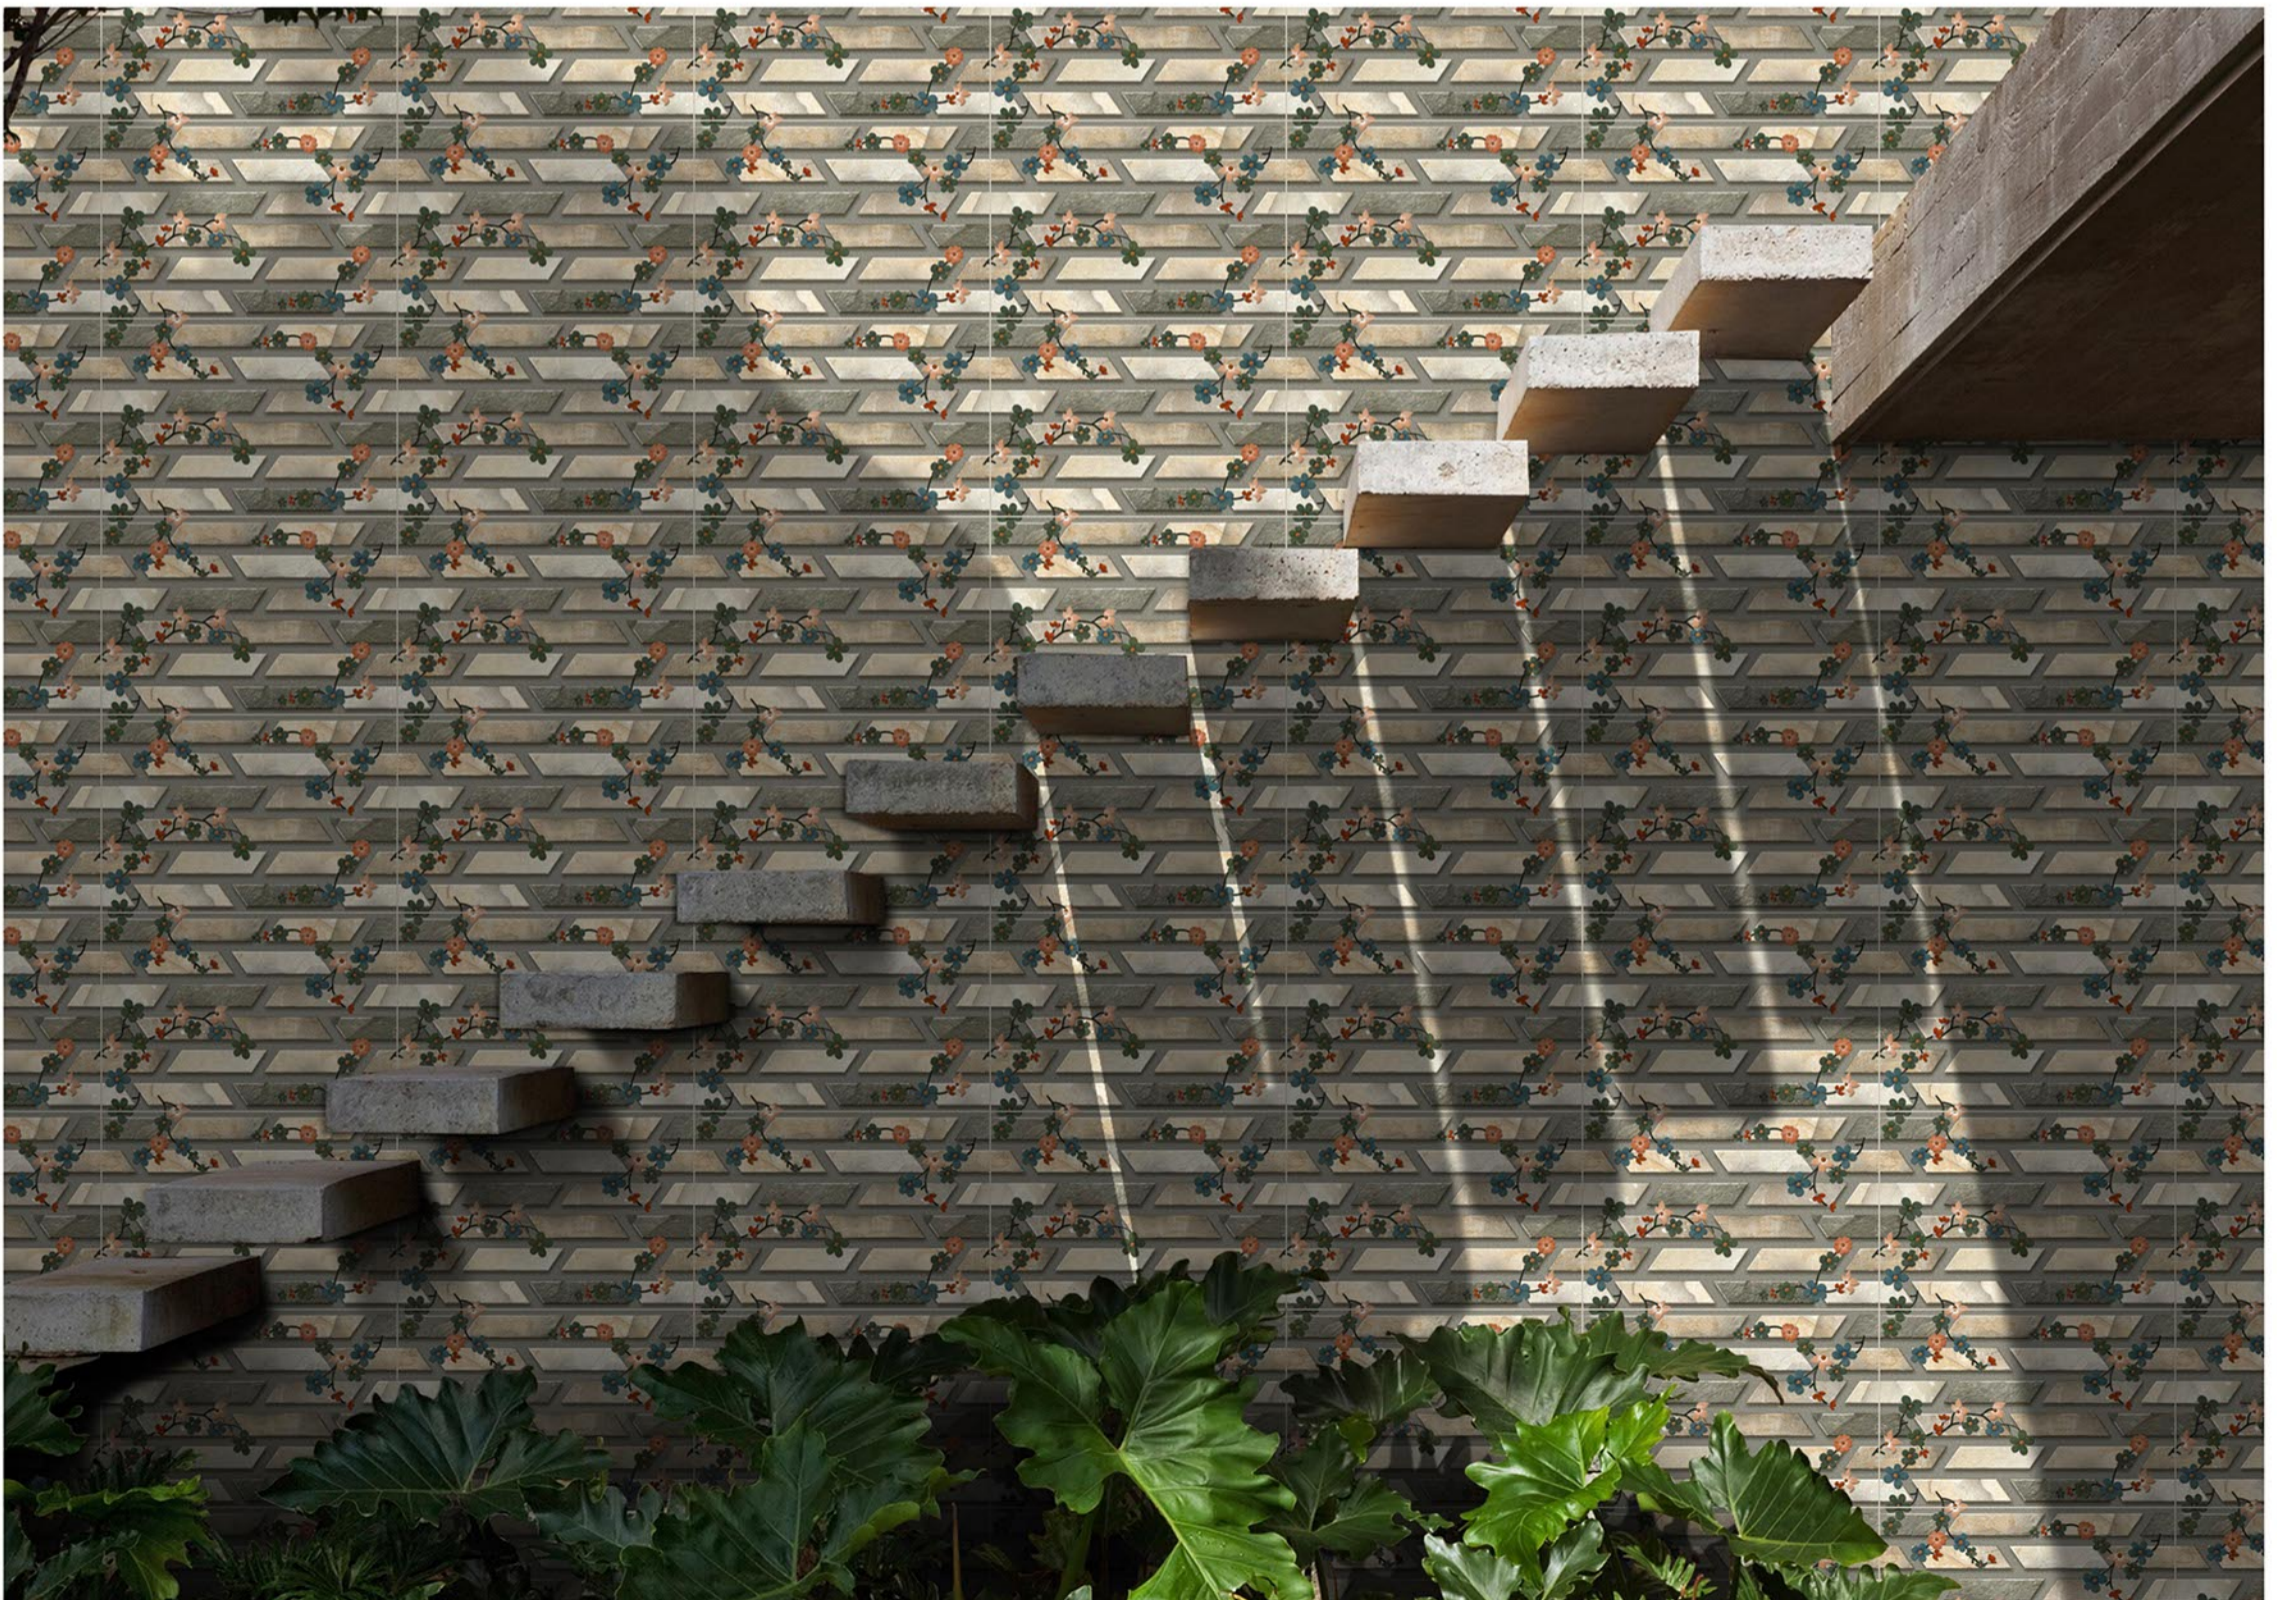

Elevation Series

100% Water Proof

Rectified Tiles

Random Design

Glossy Finish

Matt Finish