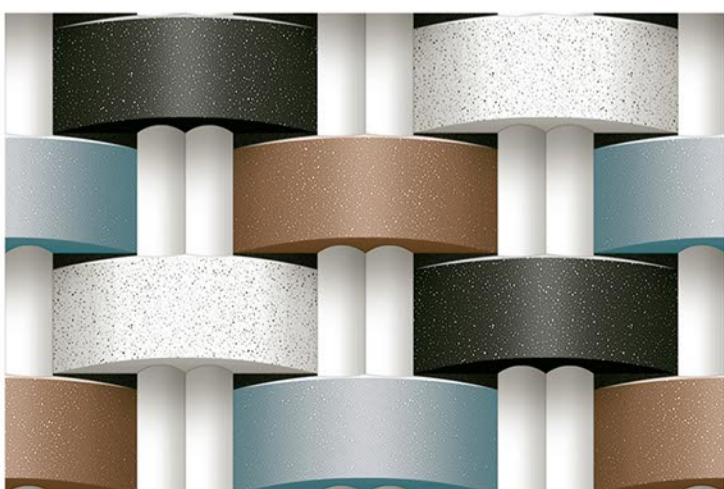

Elevation Series

100% Water Proof

Rectified Tiles

Random Design

Glossy Finish

Matt Finish

ELE-808