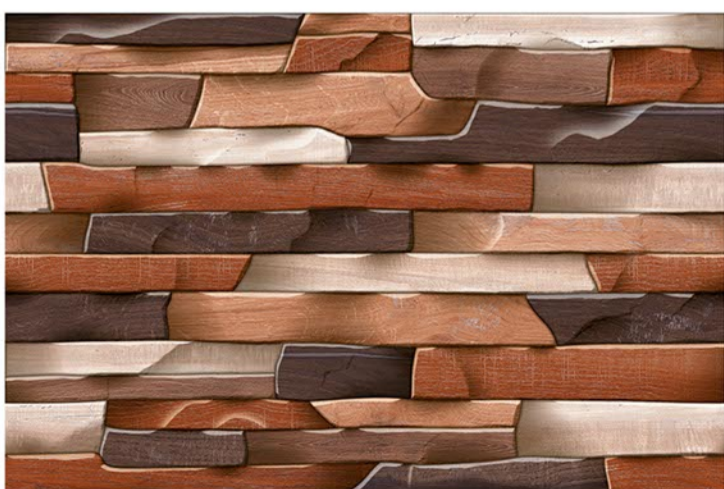

Elevation Series

100% Water Proof

Rectified Tiles

Random Design

Glossy Finish

Matt Finish

ELE-839