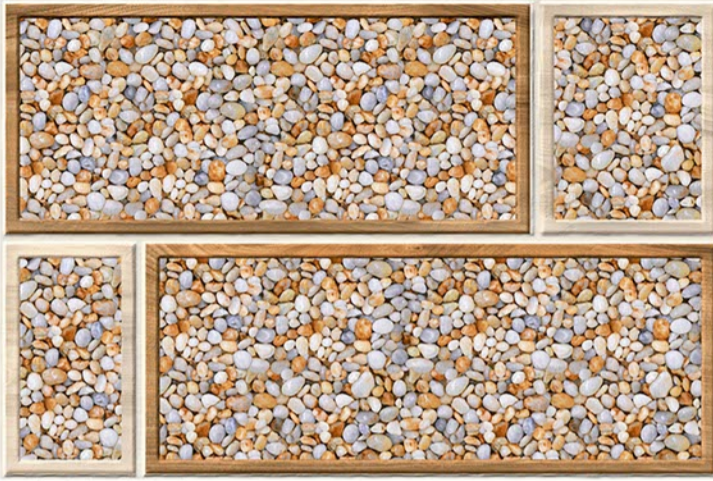

ELE-631

Elevation Series

100% Water Proof

Rectified Tiles

Random Design

Glossy Finish

Matt Finish