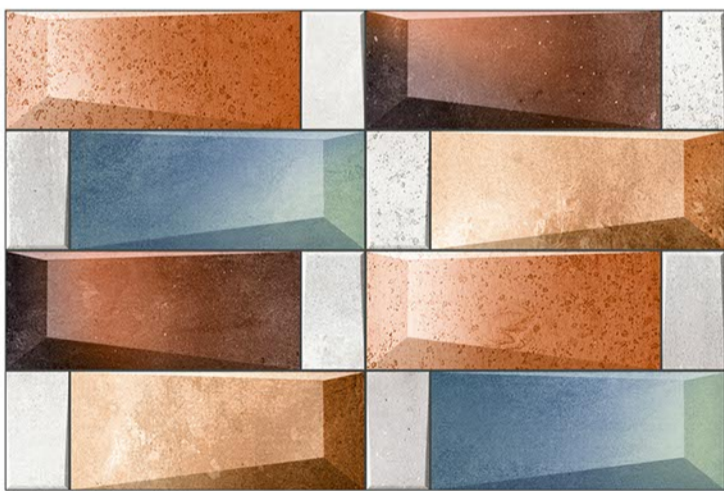

Elevation Series

100% Water Proof

Rectified Tiles

Random Design

Glossy Finish

Matt Finish

ELE-748