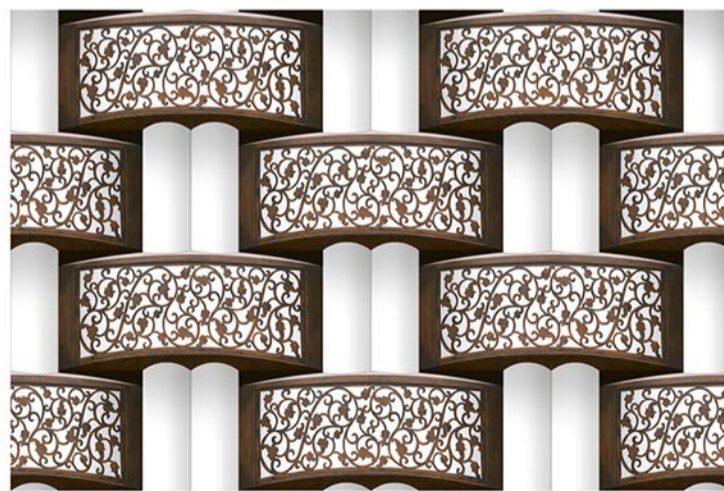

Elevation Series

100% Water Proof

Rectified Tiles

Random Design

Glossy Finish

Matt Finish

ELE-811