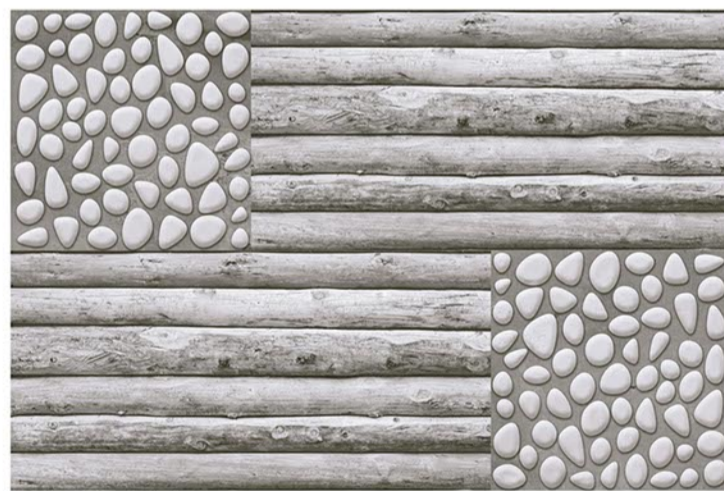

100% Water Proof

Rectified Tiles

Random Design

Glossy Finish

Matt Finish

ELE-653

ELE-658

ELE-676