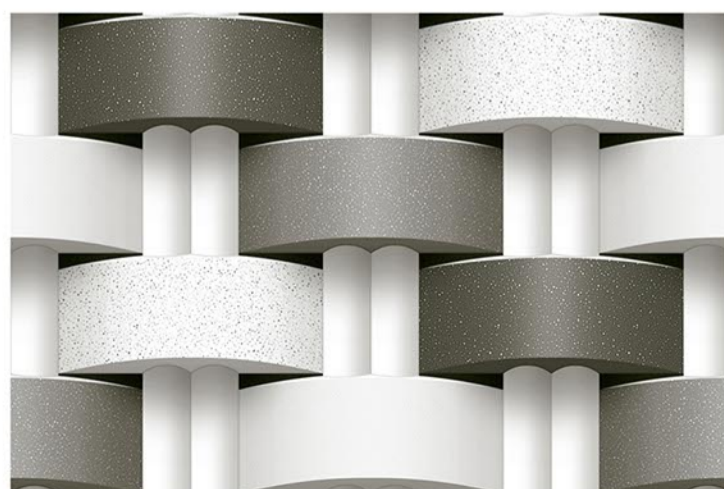

Elevation Series

100% Water Proof

Rectified Tiles

Random Design

Glossy Finish

Matt Finish

ELE-809-A