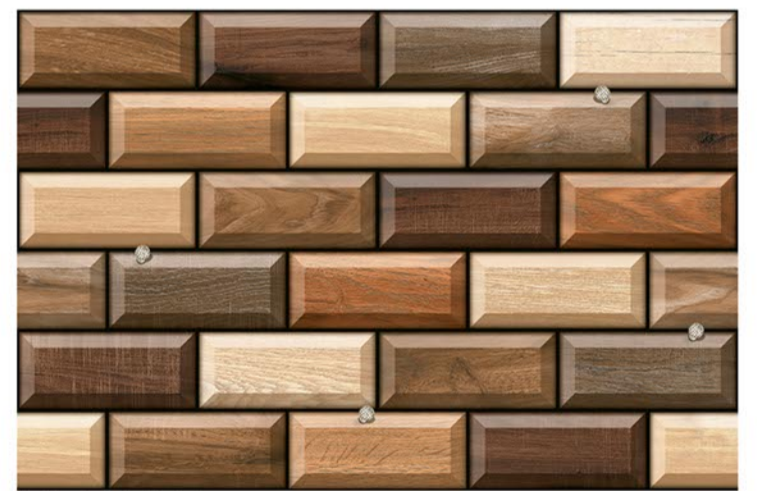

Elevation Series

100% Water Proof

Rectified Tiles

Random Design

Glossy Finish

Matt Finish

ELE-682

ELE-689