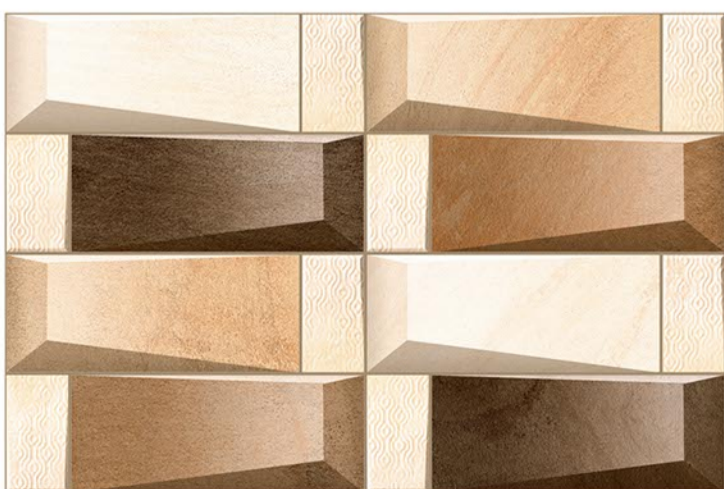

Matt Finish

ELE-716

ELE-745

ELE-746

ELE-747

Elevation Series

100% Water Proof

Rectified Tiles