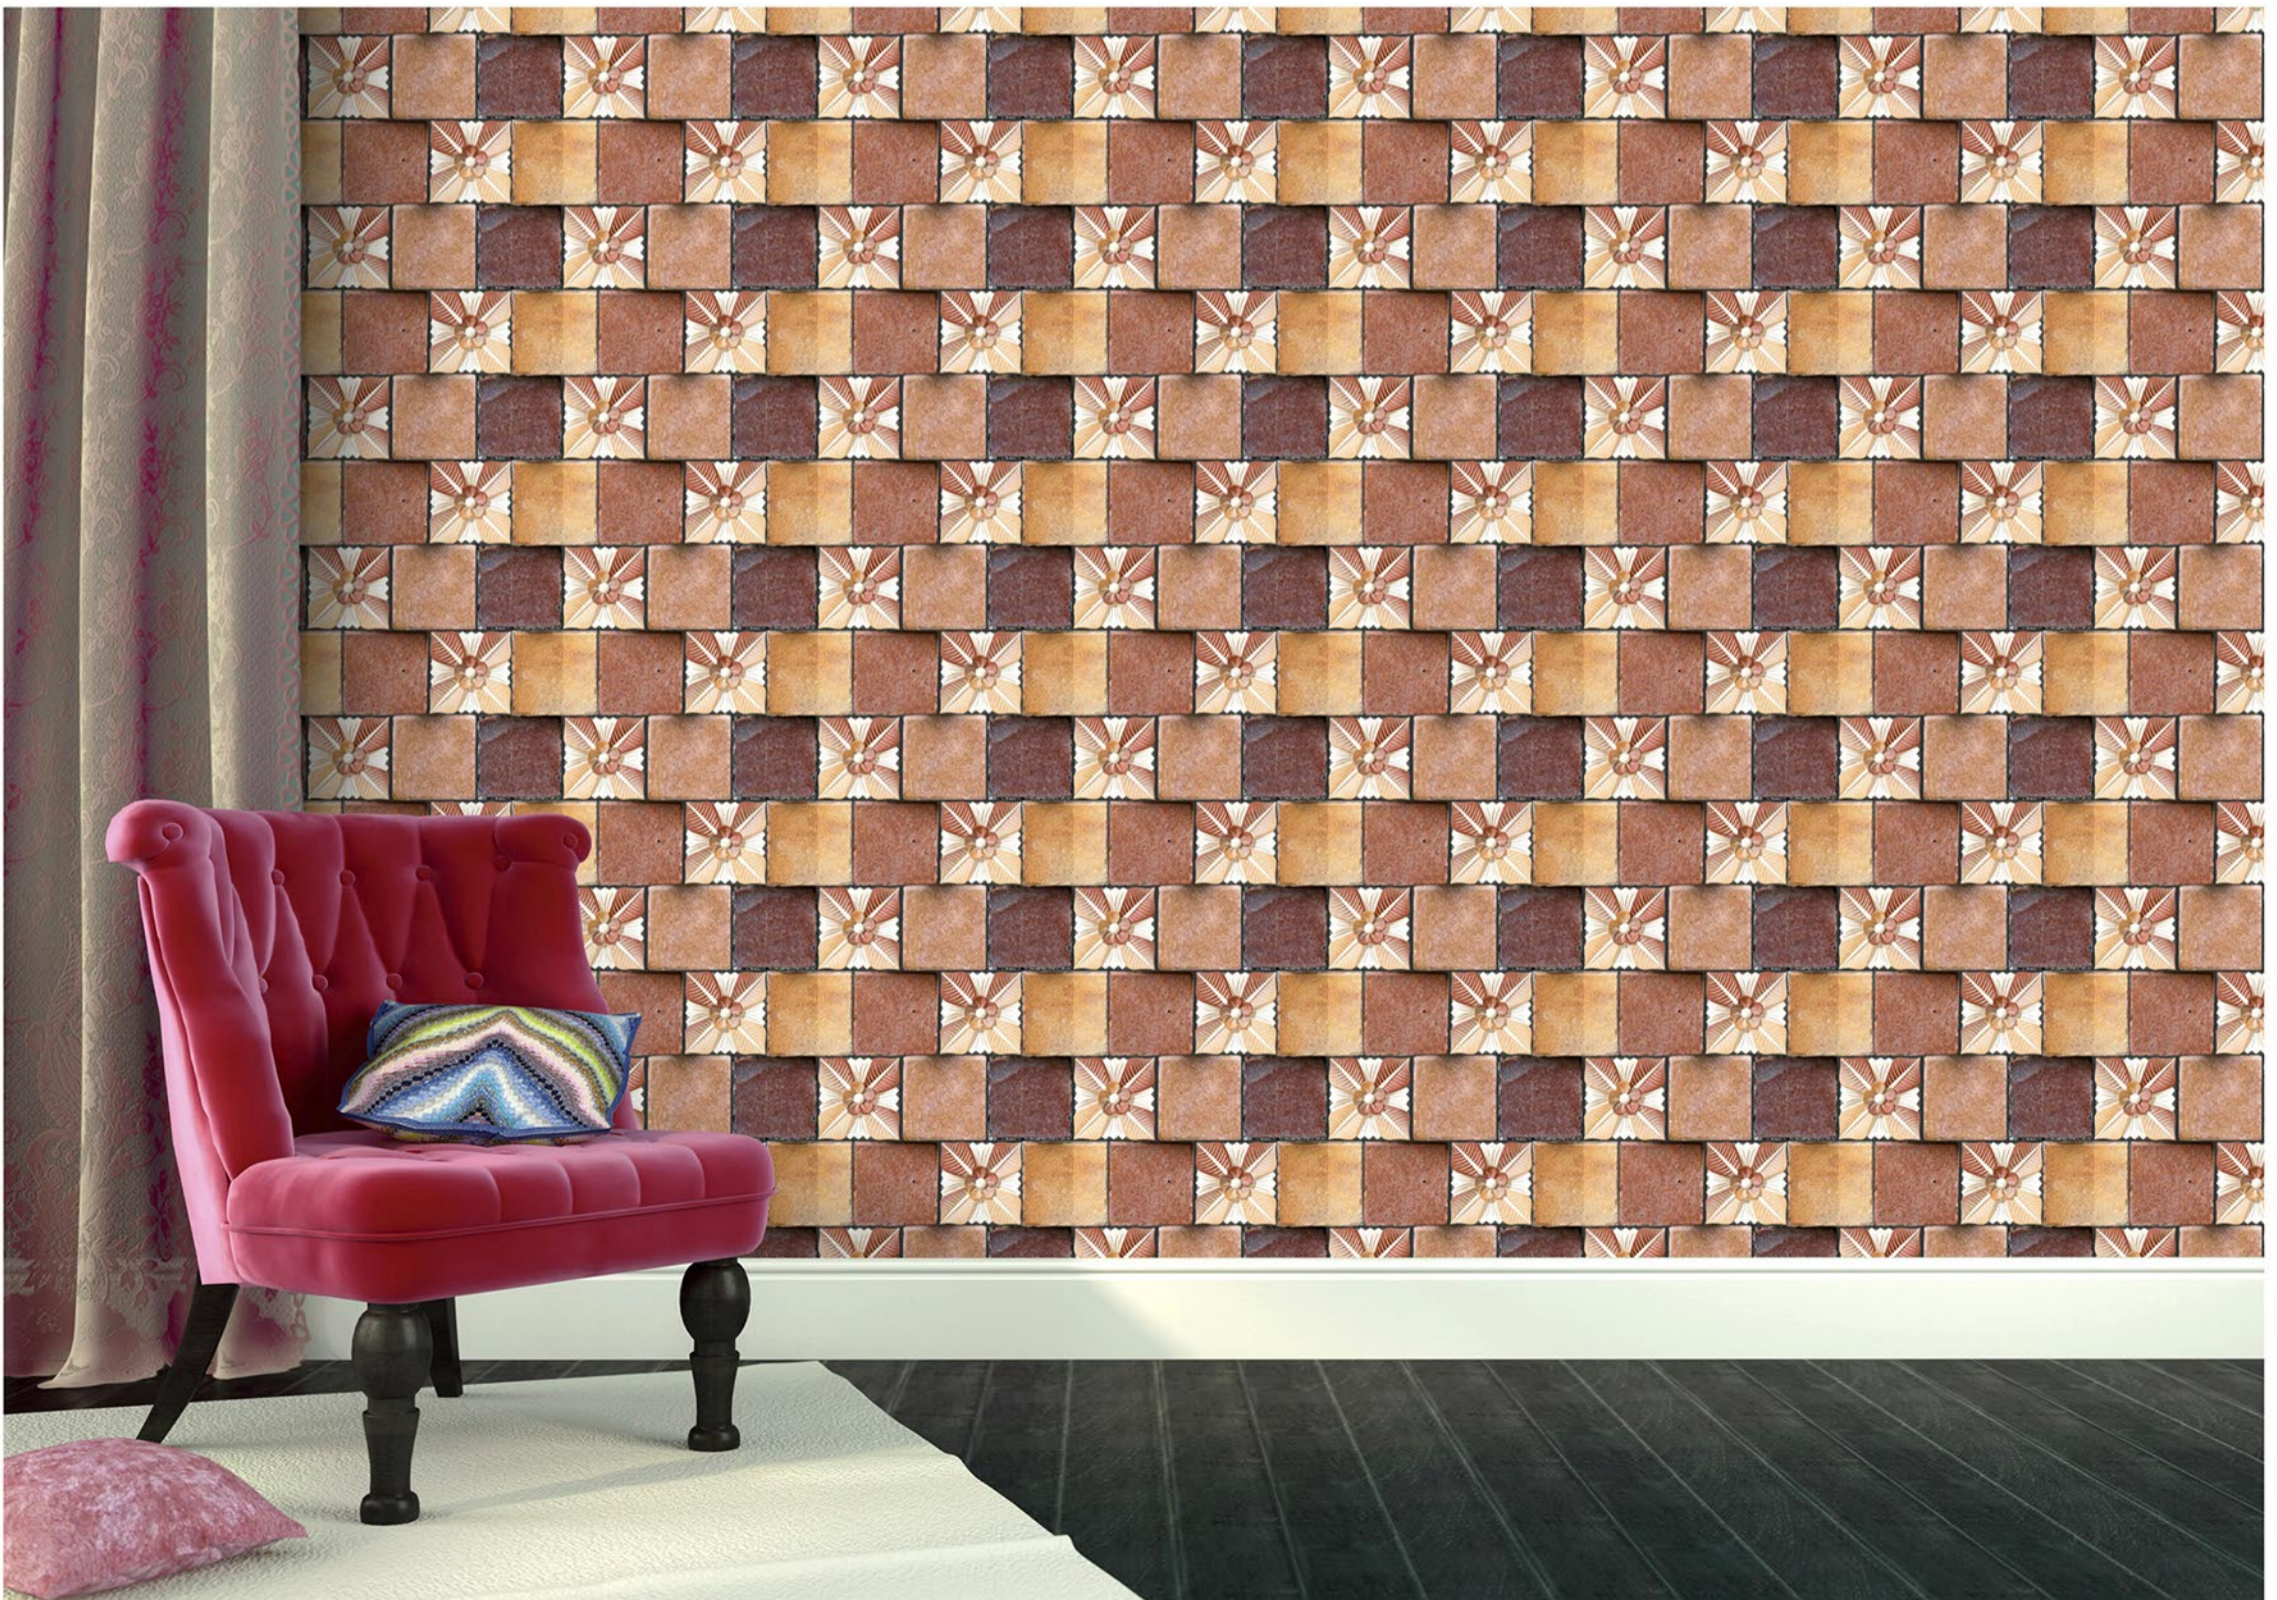

100% Water Proof

Rectified Tiles

Random Design

Glossy Finish

Matt Finish

ELE-851

ELE-852

ELE-853