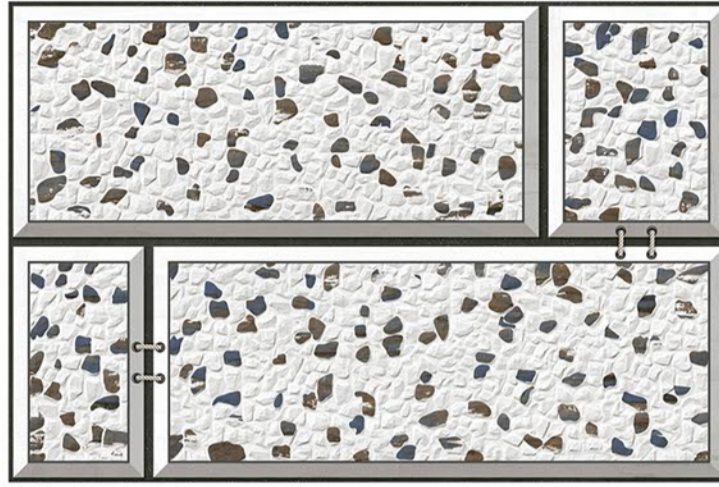

ELE-819

Elevation Series

100% Water Proof

Rectified Tiles

Random Design

Glossy Finish

Matt Finish