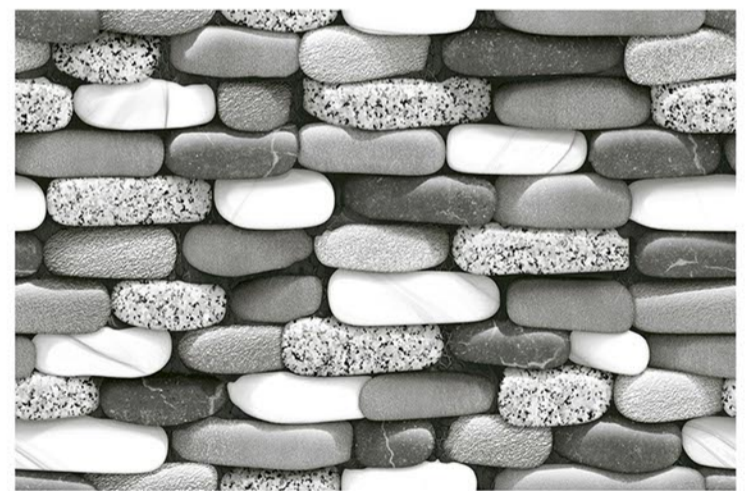

Elevation Series

100% Water Proof

Rectified Tiles

Random Design

Glossy Finish

Matt Finish

ELE-876