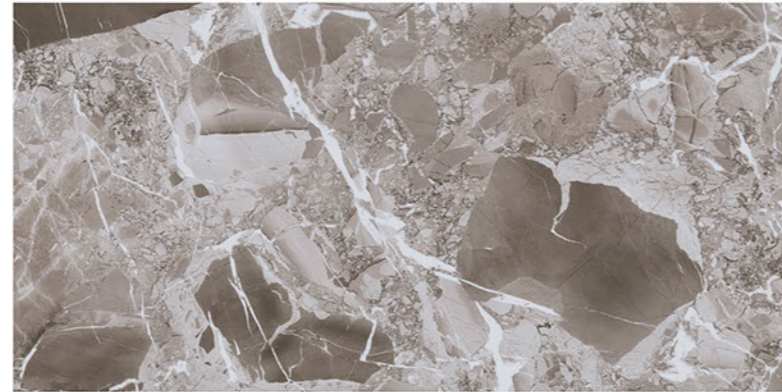

AMBROSIA NERO