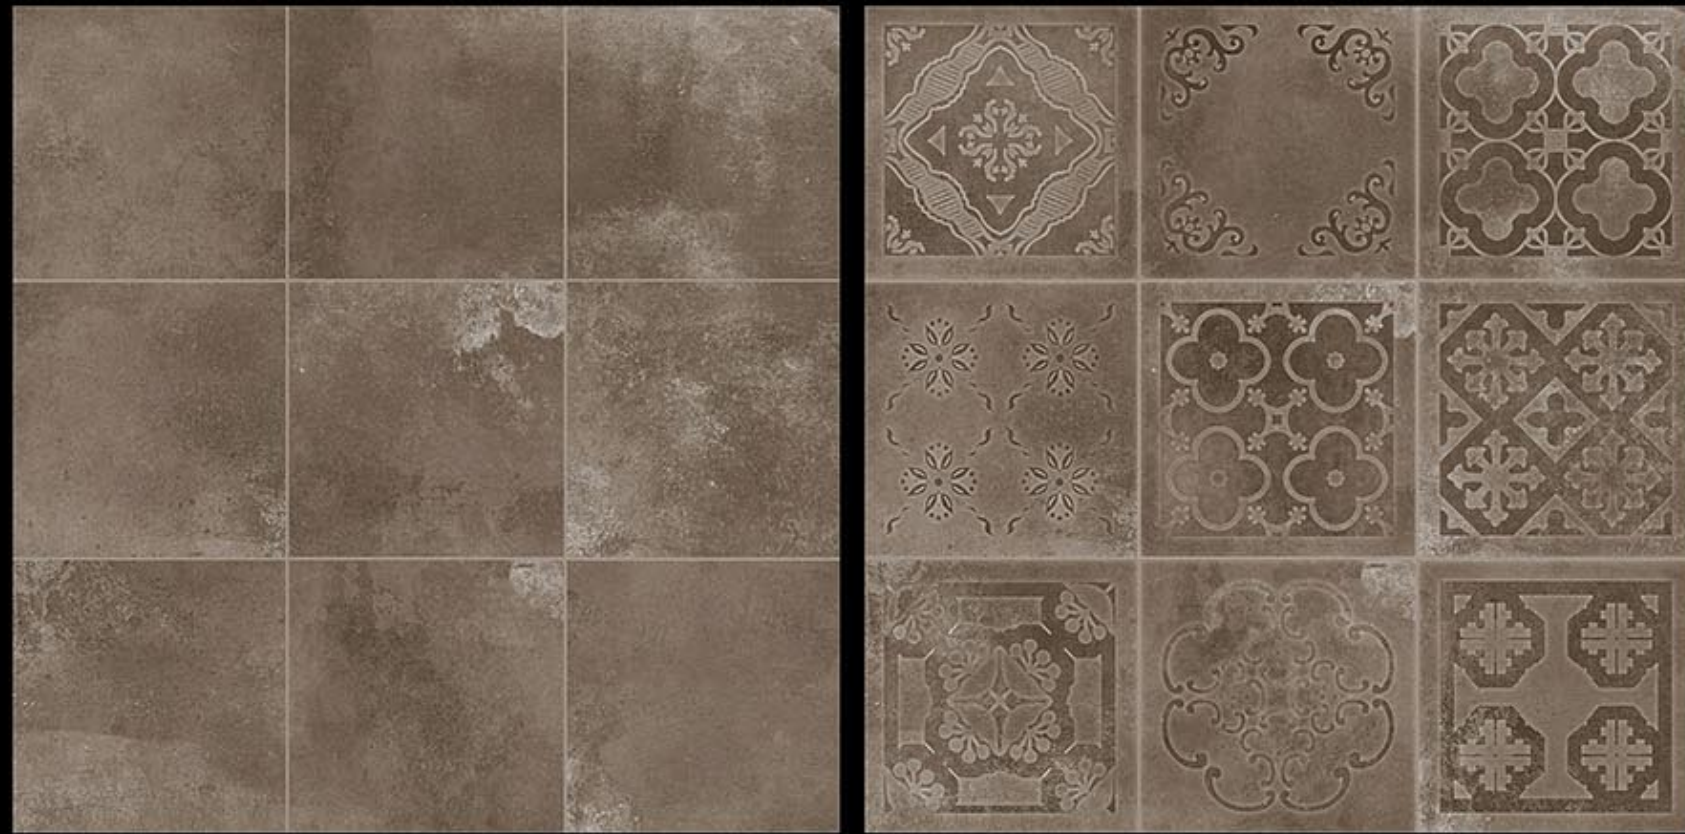

300x300 mm DIGITAL WALL TILES

Bluezone TILES

DK

HL

2027