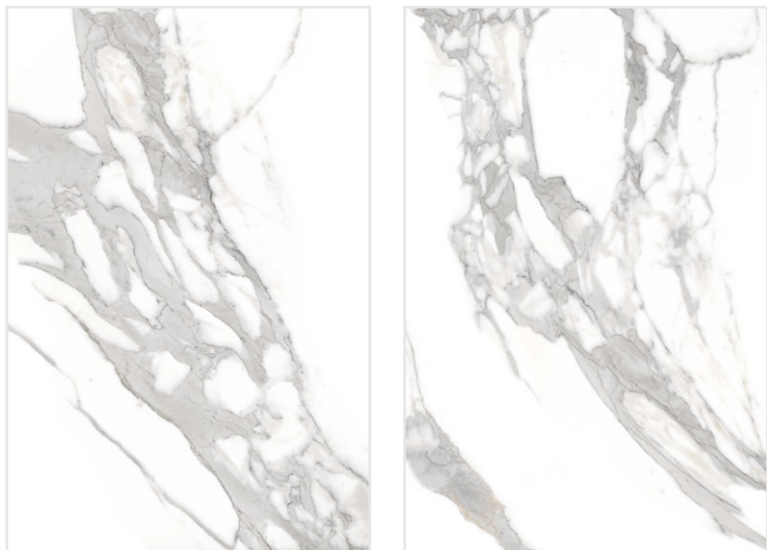

1200x  
1800mm

Glossy

03  
Random

A subtle  
and  
sophisticated  
finish.

**Versace**  
s e r i e s

1200x1800mm, Glossy

VERSACE  
WHITE

1200x  
1800mm