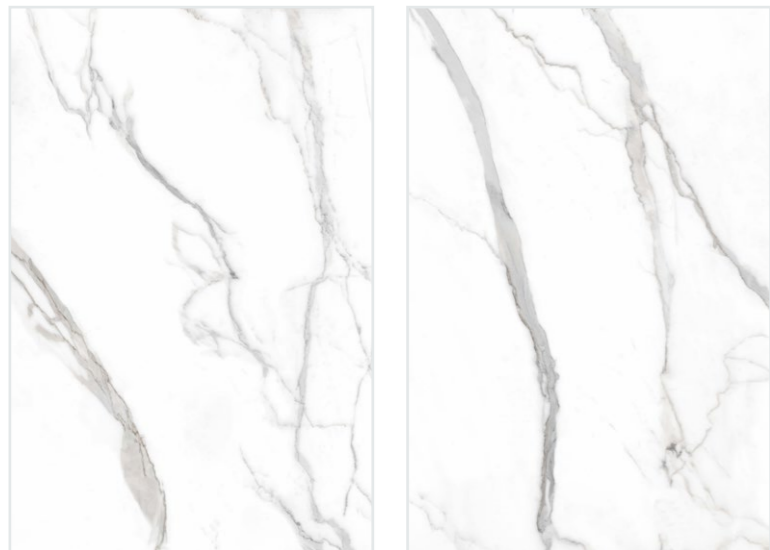

STATUARIO  
MARC

1200x  
1800mm

Glossy

03  
Random

TITANIUM

**Shades  
that  
make spaces  
vibrate.**

**Prada**  
s e r i e s

1200x1800mm, Glossy