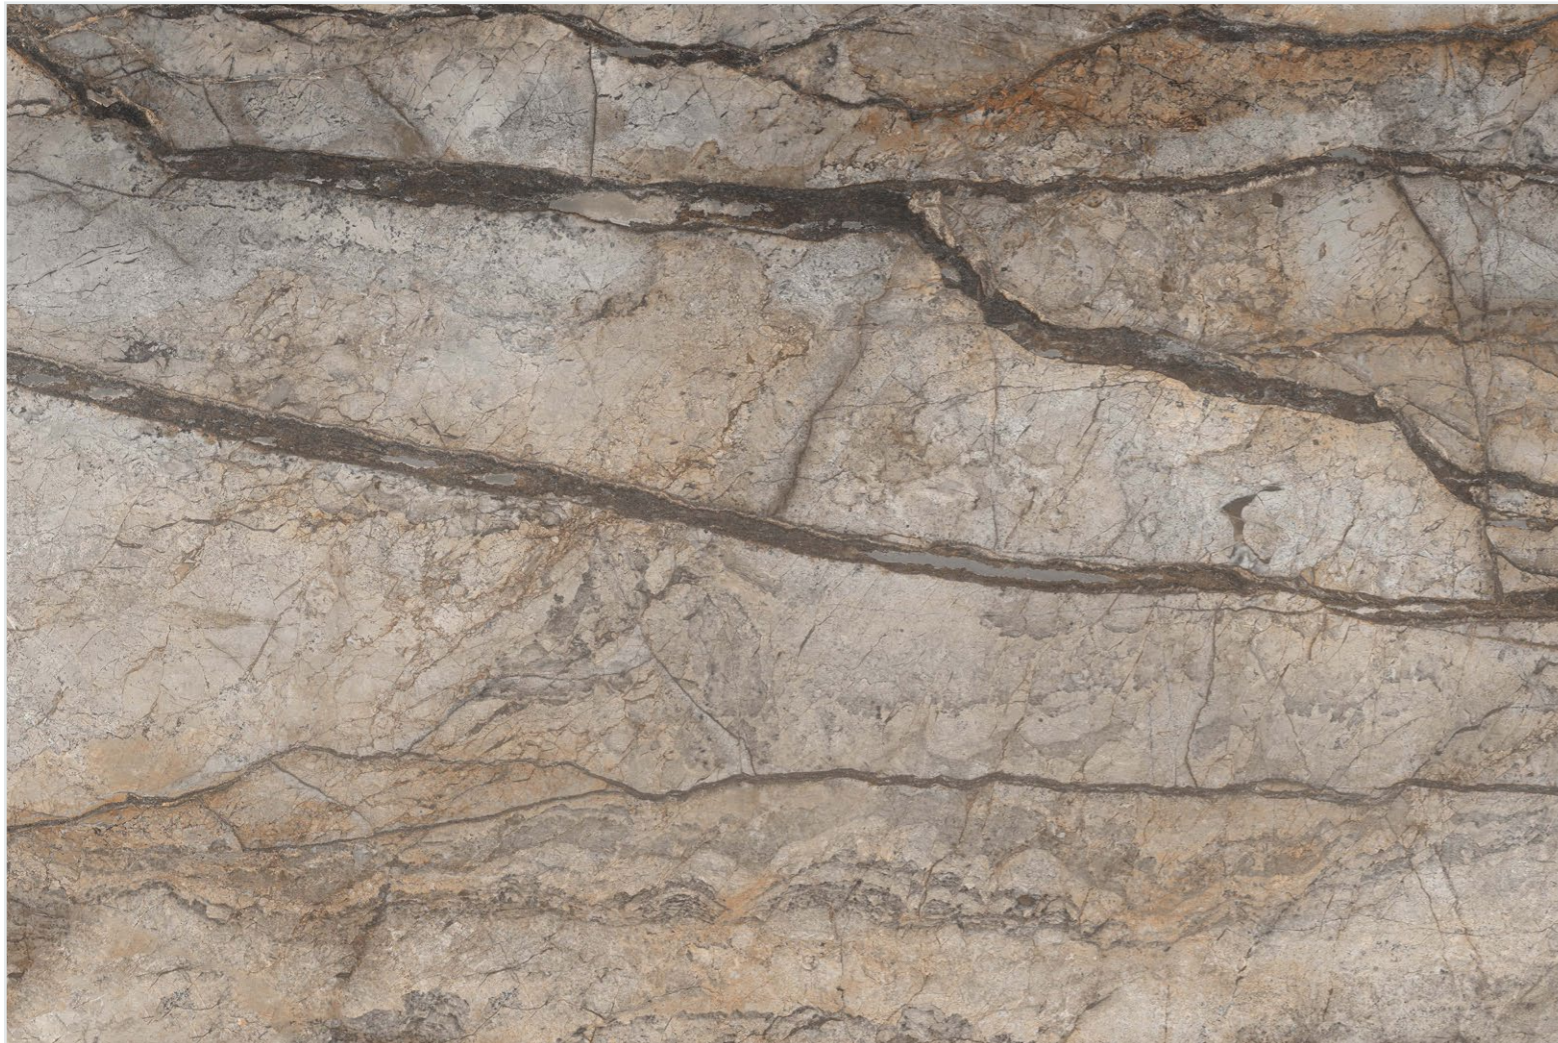

RIVER
NATURAL

1200x
1800mm

Glossy

03
Random