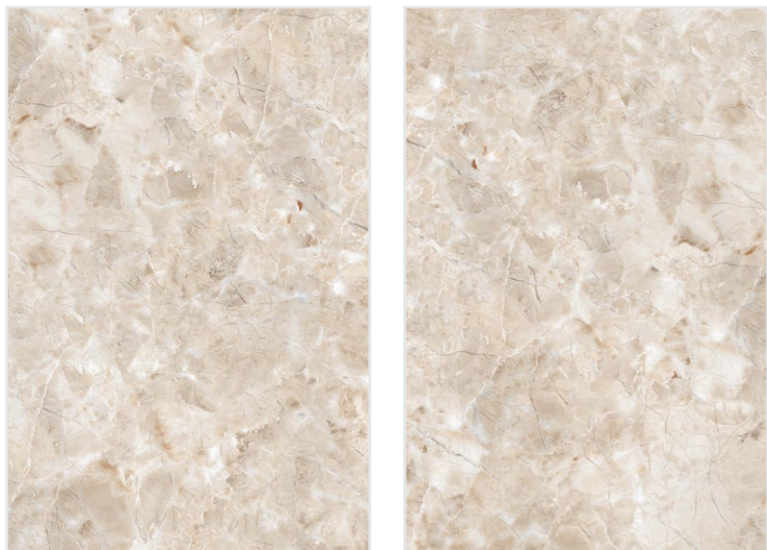

—  
Glossy  
—

03  
Random

An  
aesthetic  
with  
artistic spirit.

**Dolce Vita**  
s e r i e s

1200x1800mm, Glossy

DOLCE  
VITA CREMA

1200x  
1800mm

—  
Glossy  
—