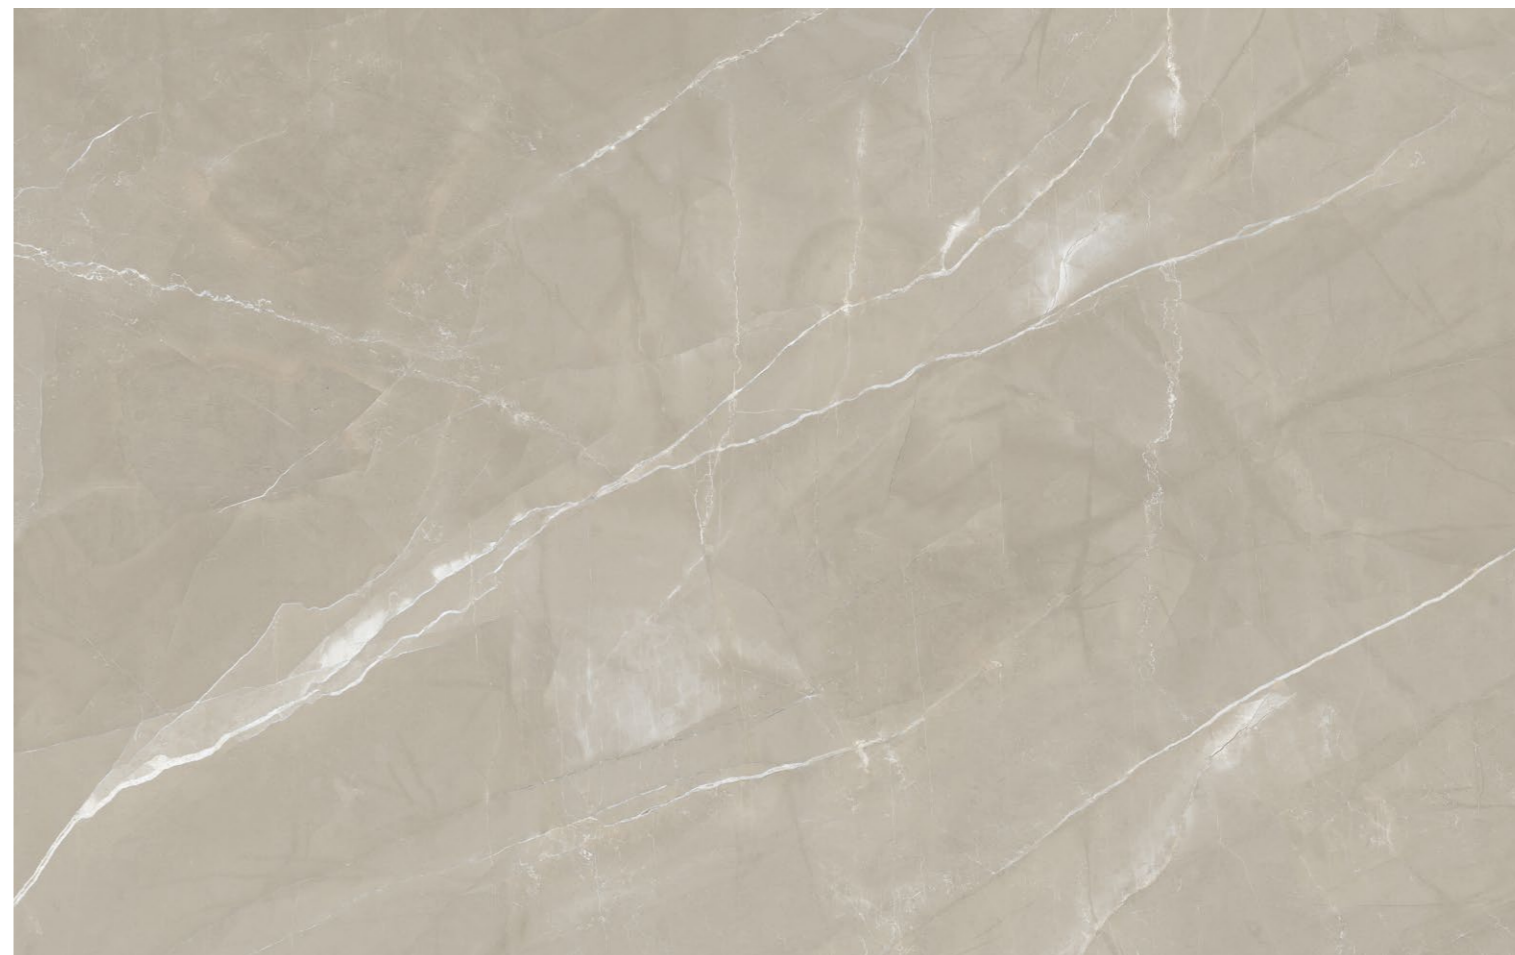

The  
subtle  
art  
of change.

**Boittochino**  
s e r i e s

1200x1800mm, Glossy