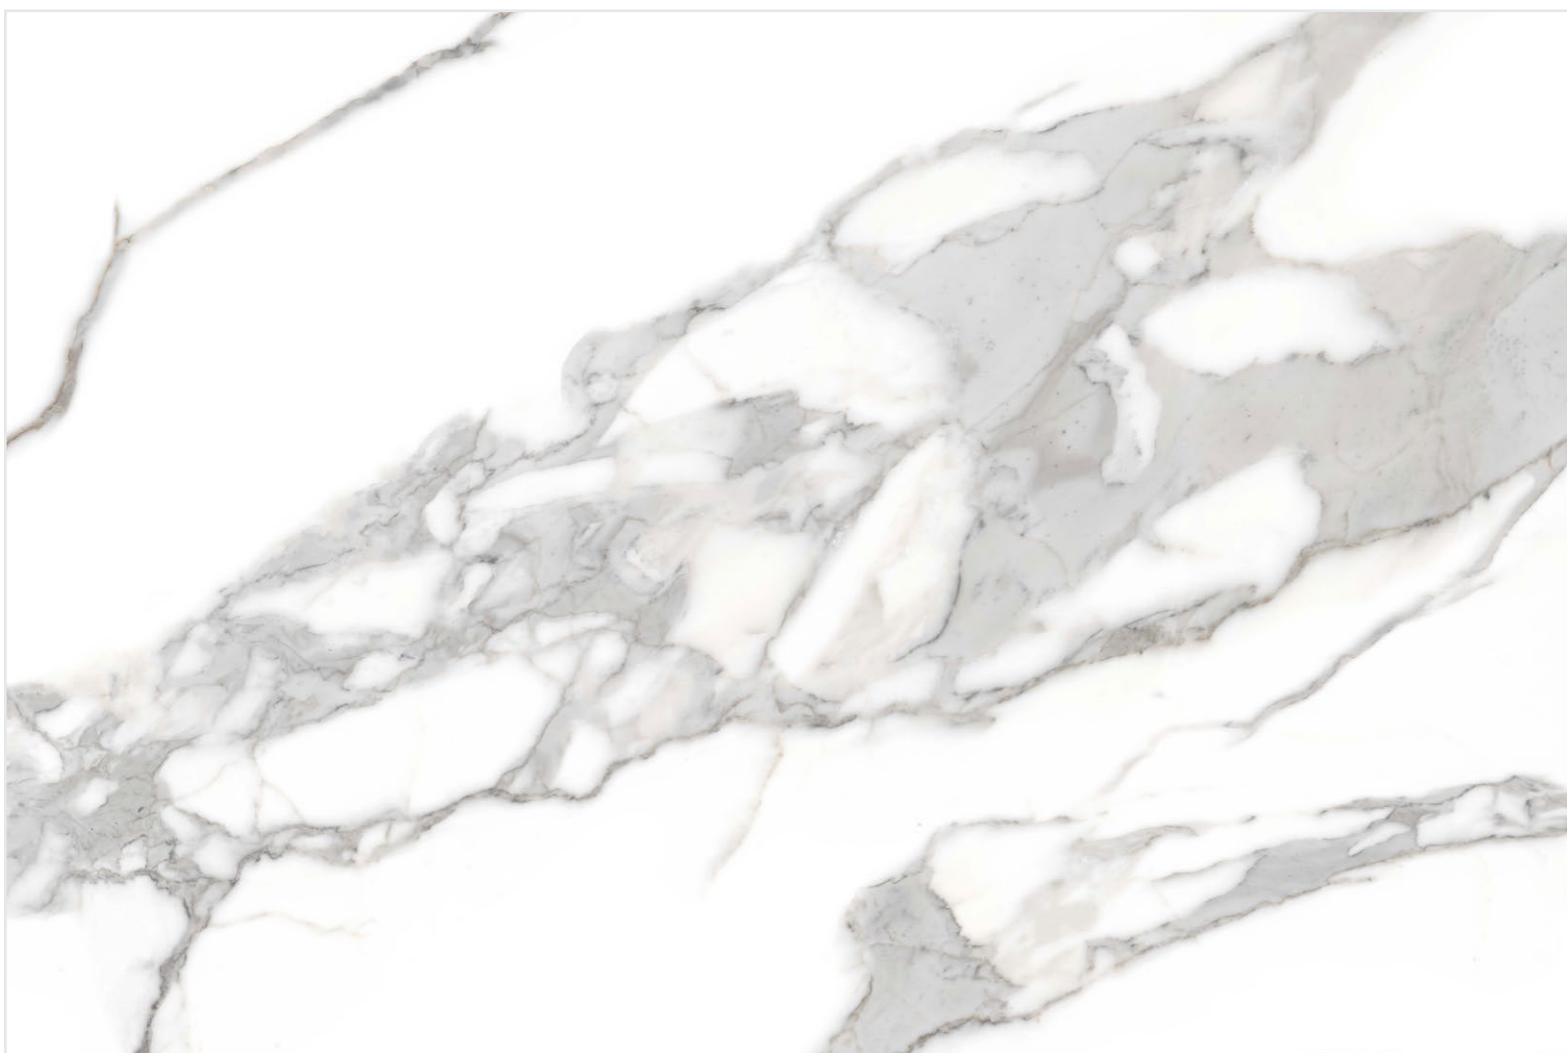

VERSACE
WHITE

1200x
1800mm

Glossy

03
Random