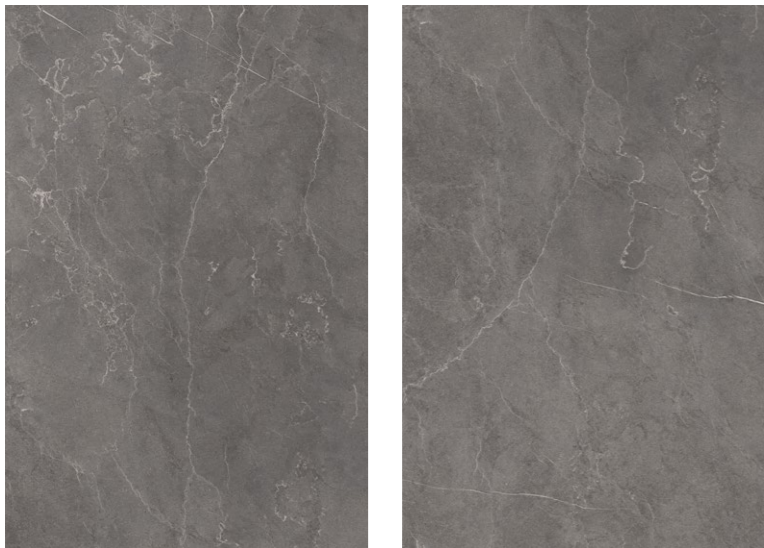

ORLANDO
GRISS

1200x
1800mm

Glossy

03
Random

ORLANDO
VERDE