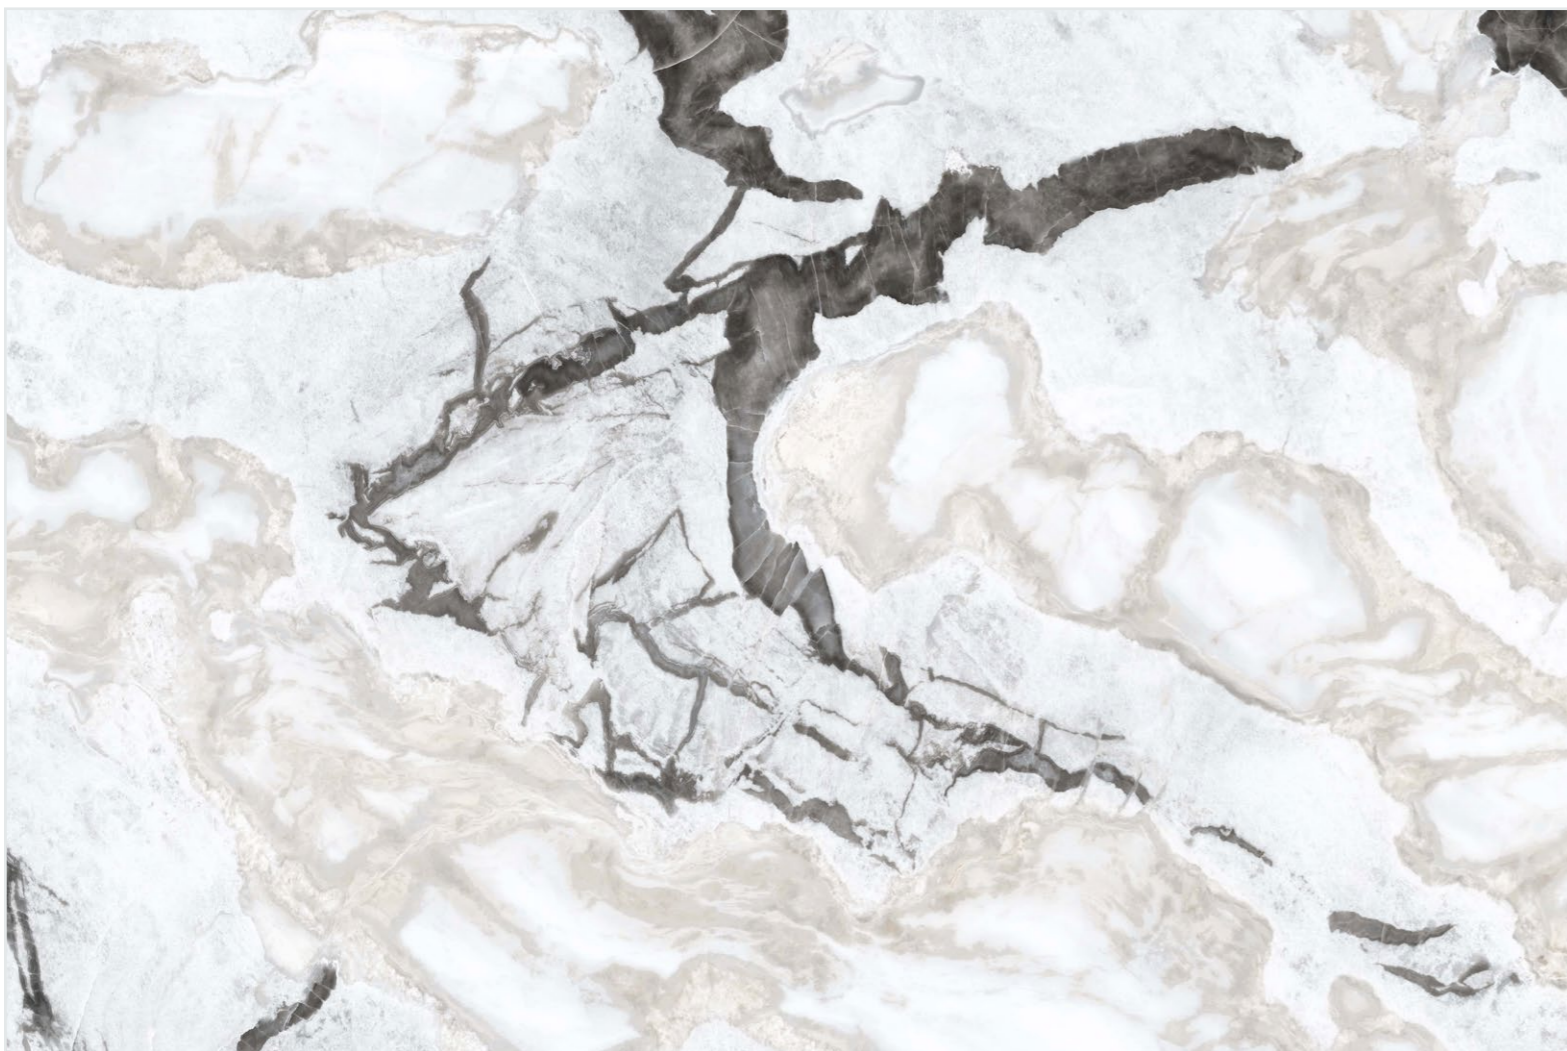

OYSTER
WHITE

1200x
1800mm

Glossy

03
Random