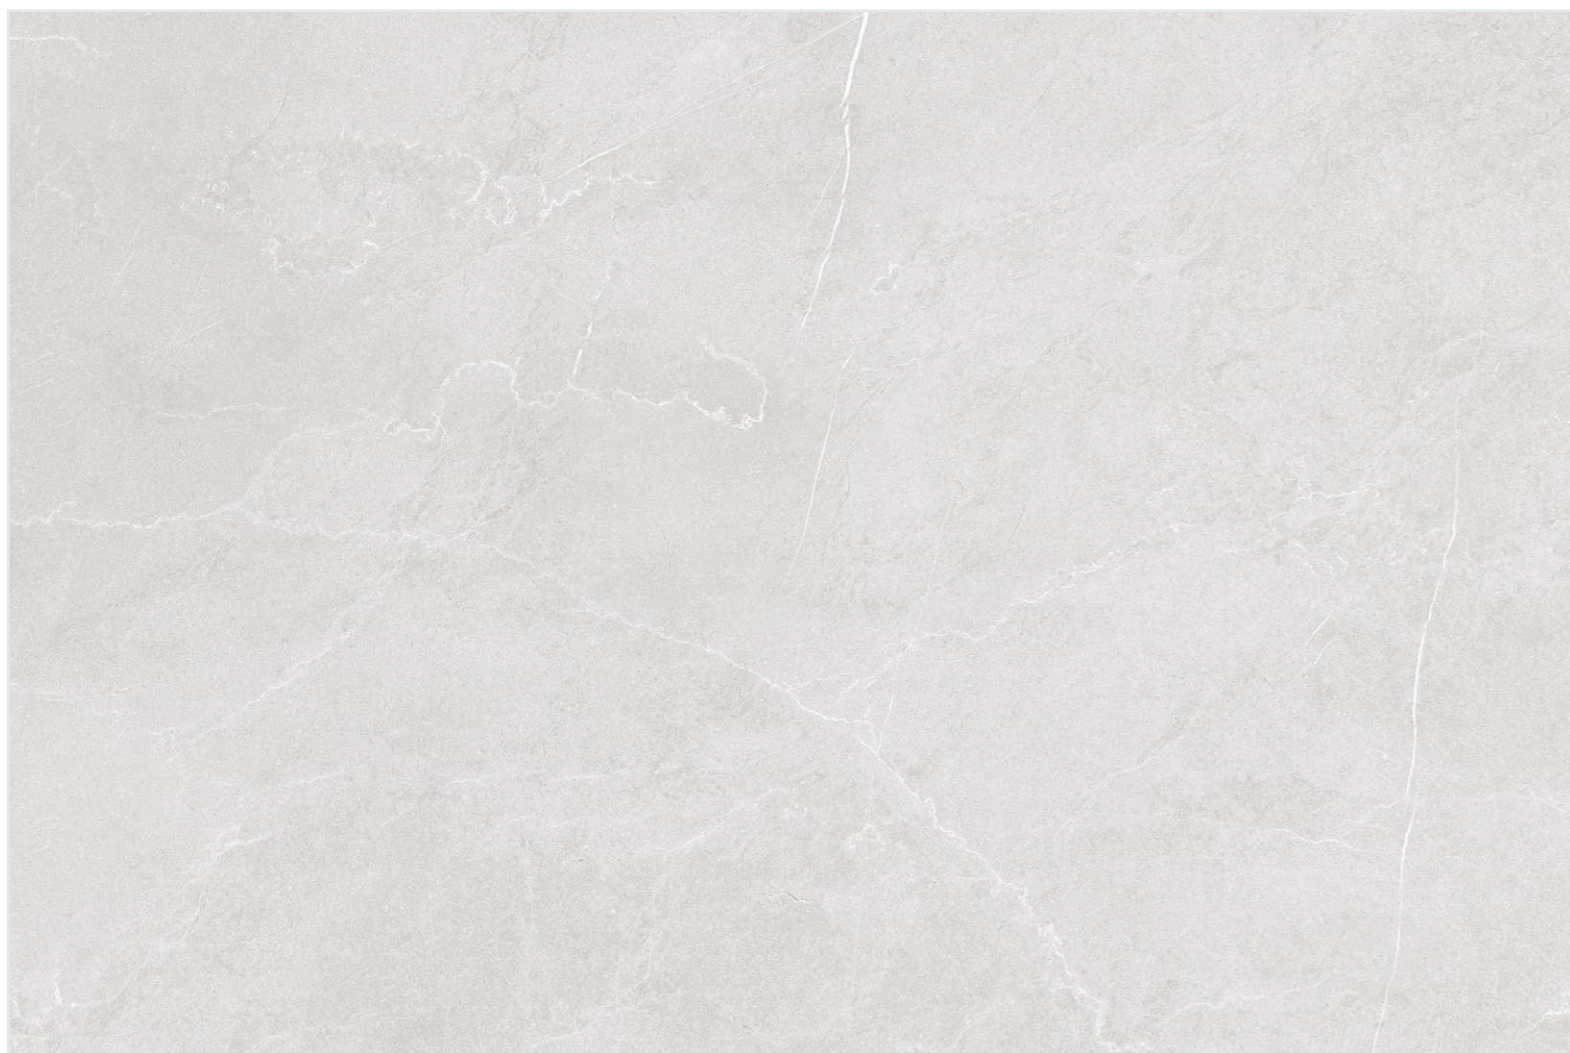

1200x1800mm, Glossy

ORLANDO  
BIANCO

1200x  
1800mm

—  
Glossy  
—

03  
Random

ORLANDO  
BEIGE

1200x  
1800mm

Glossy