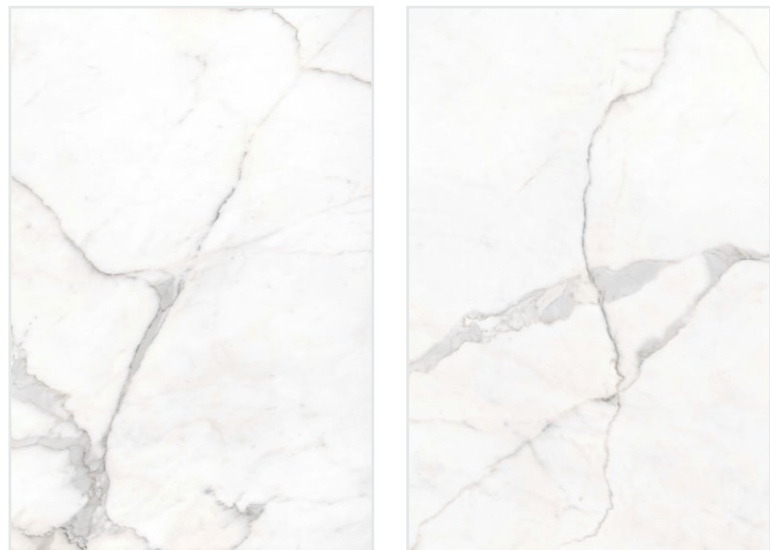

GRESS STATUARIO

1200x
1800mm

—
Glossy
—

03
Random