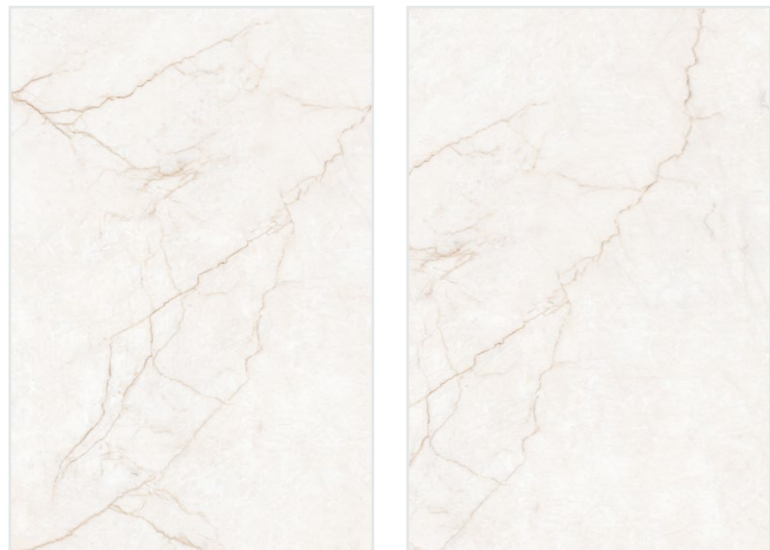

**Filito Rosso**  
s e r i e s

1200x1800mm, Glossy

FILITO  
ROSSO DOVE

1200x  
1800mm

—  
Glossy  
—

03  
Random

FILITO  
ROSSO BEIGE

1200x  
1800mm