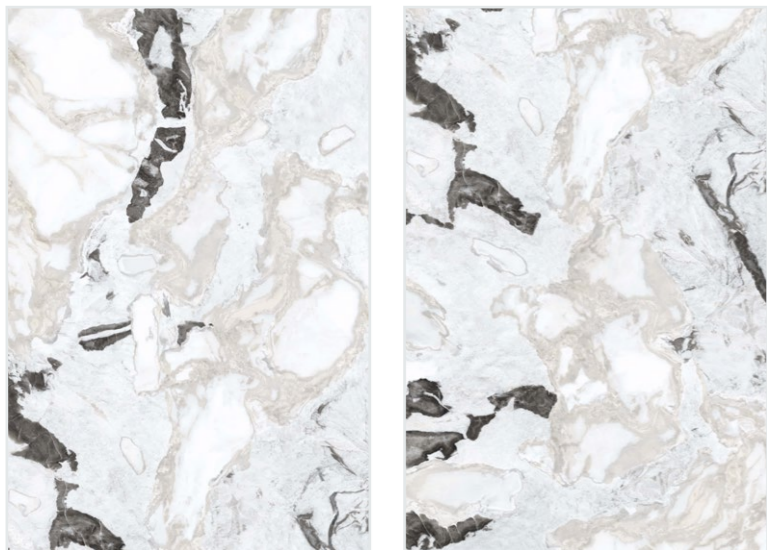

**Oyster**

s e r i e s

1200x1800mm, Glossy

OYSTER  
PEARL

1200x  
1800mm

Glossy

03  
Random

OYSTER  
WHITE