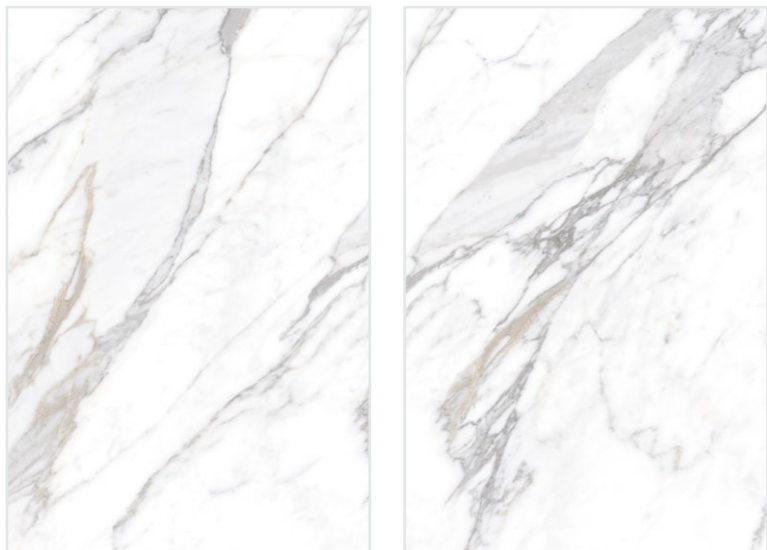

# BOITTOCHINO LIGHT

1200x  
1800mm

**Glossy**

**03**  
Random

Infused  
with  
passion  
for design.

**Calacatta**

s e r i e s

1200x1800mm, Glossy