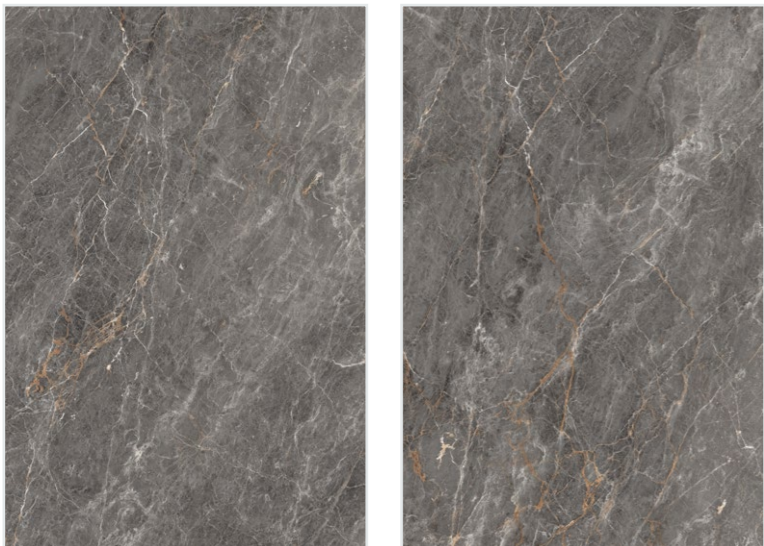

1200x  
1800mm

Glossy

03  
Random

Evoking  
nature at its  
most  
energetic.

Istanbul  
s e r i e s

1200x1800mm, Glossy

ISTANBUL  
ARGENTA

1200x  
1800mm