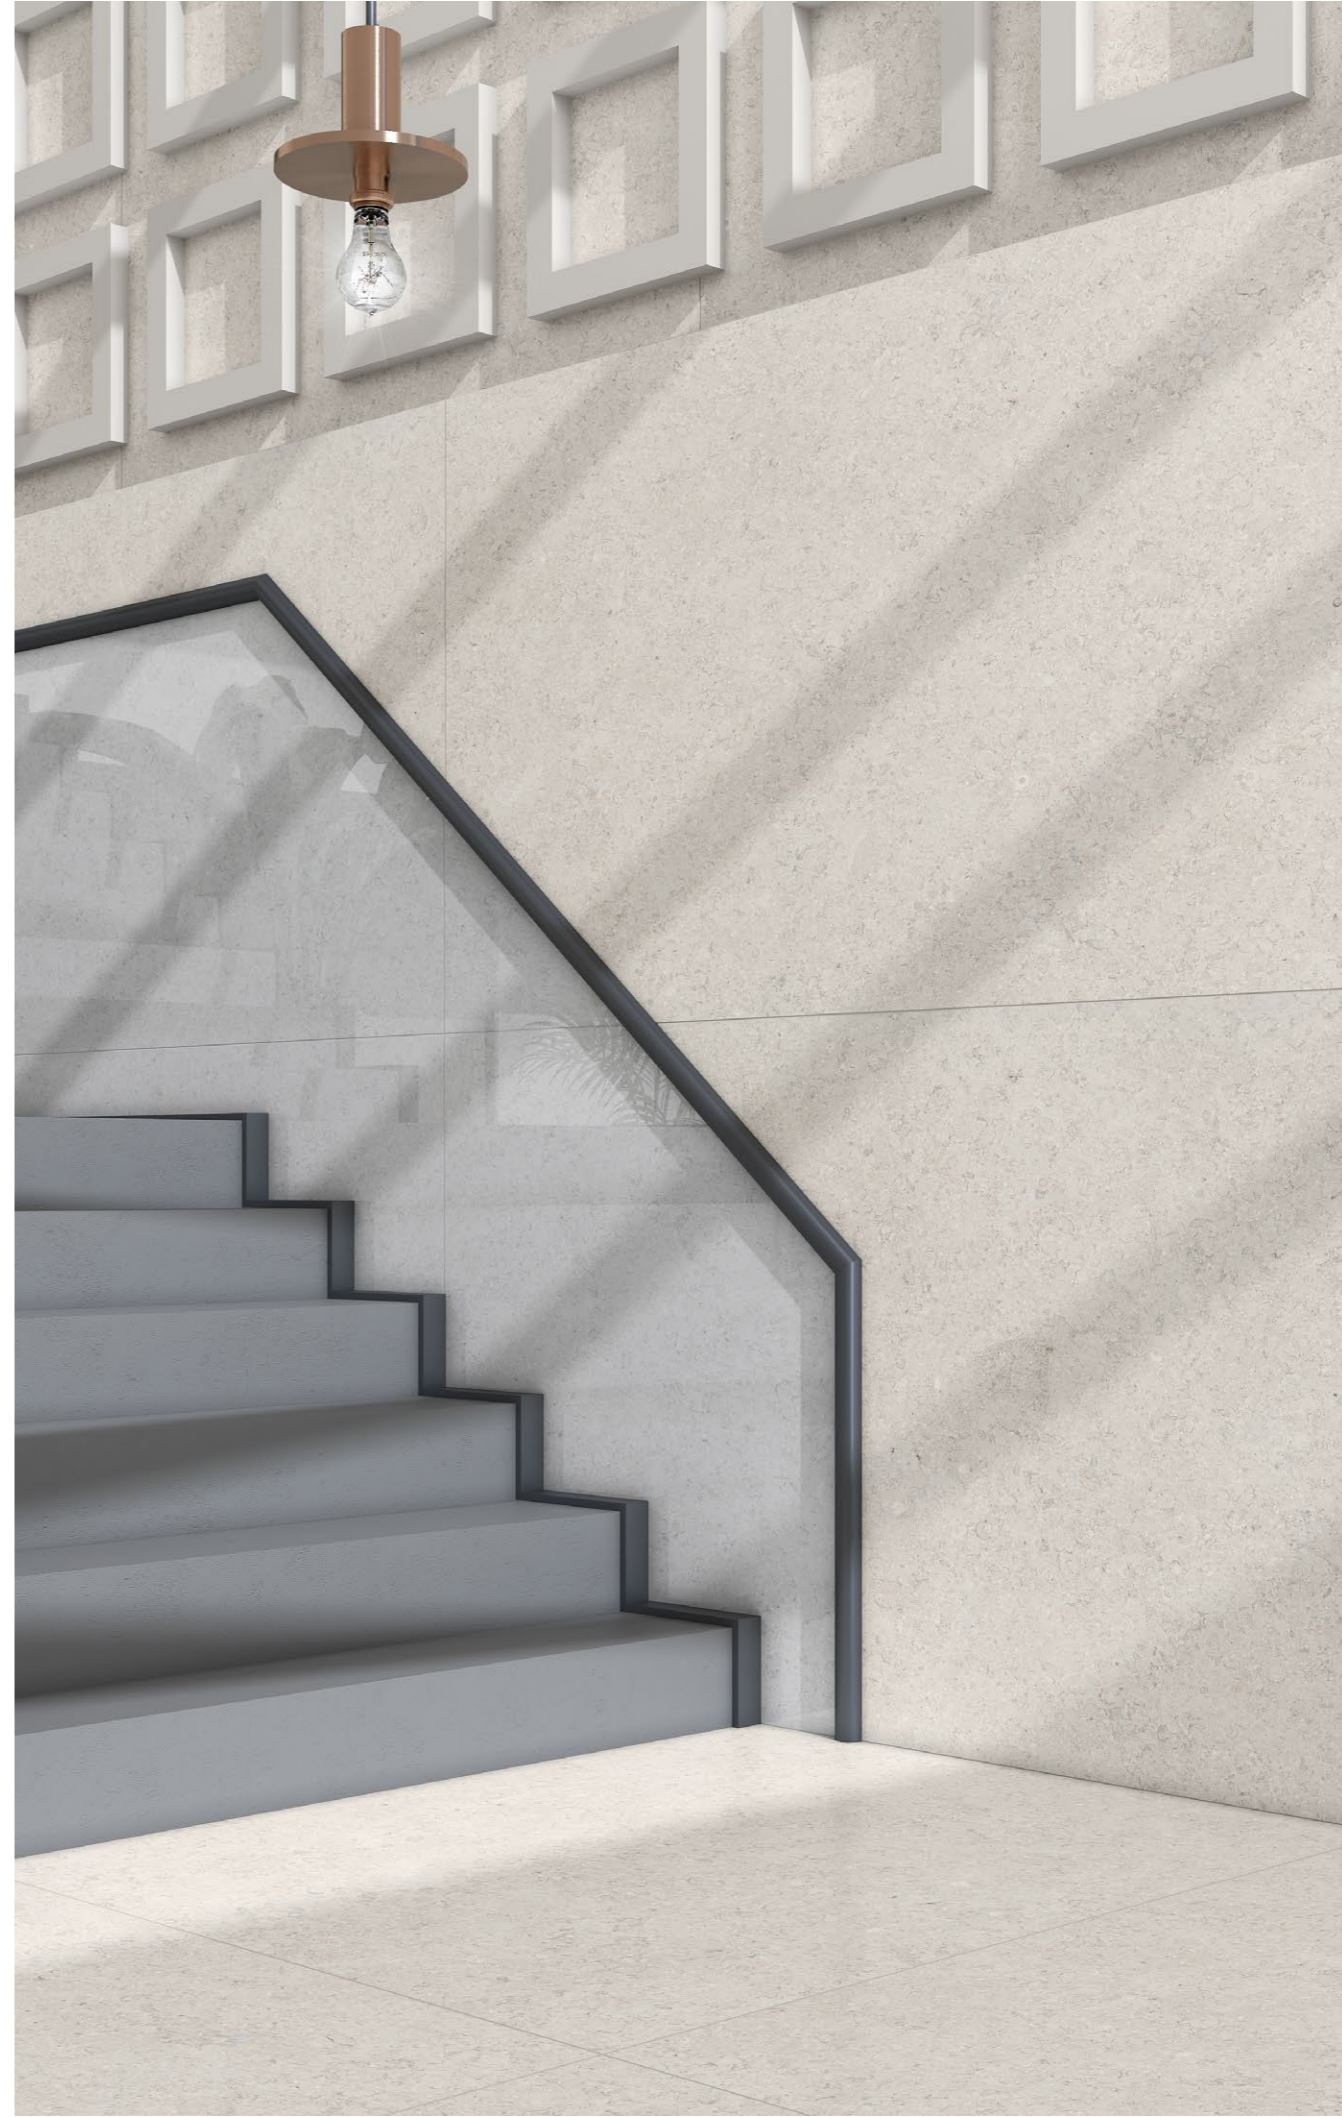

CALIZA
NATURAL

1200x
1800mm

—
Matt
—

03
Random