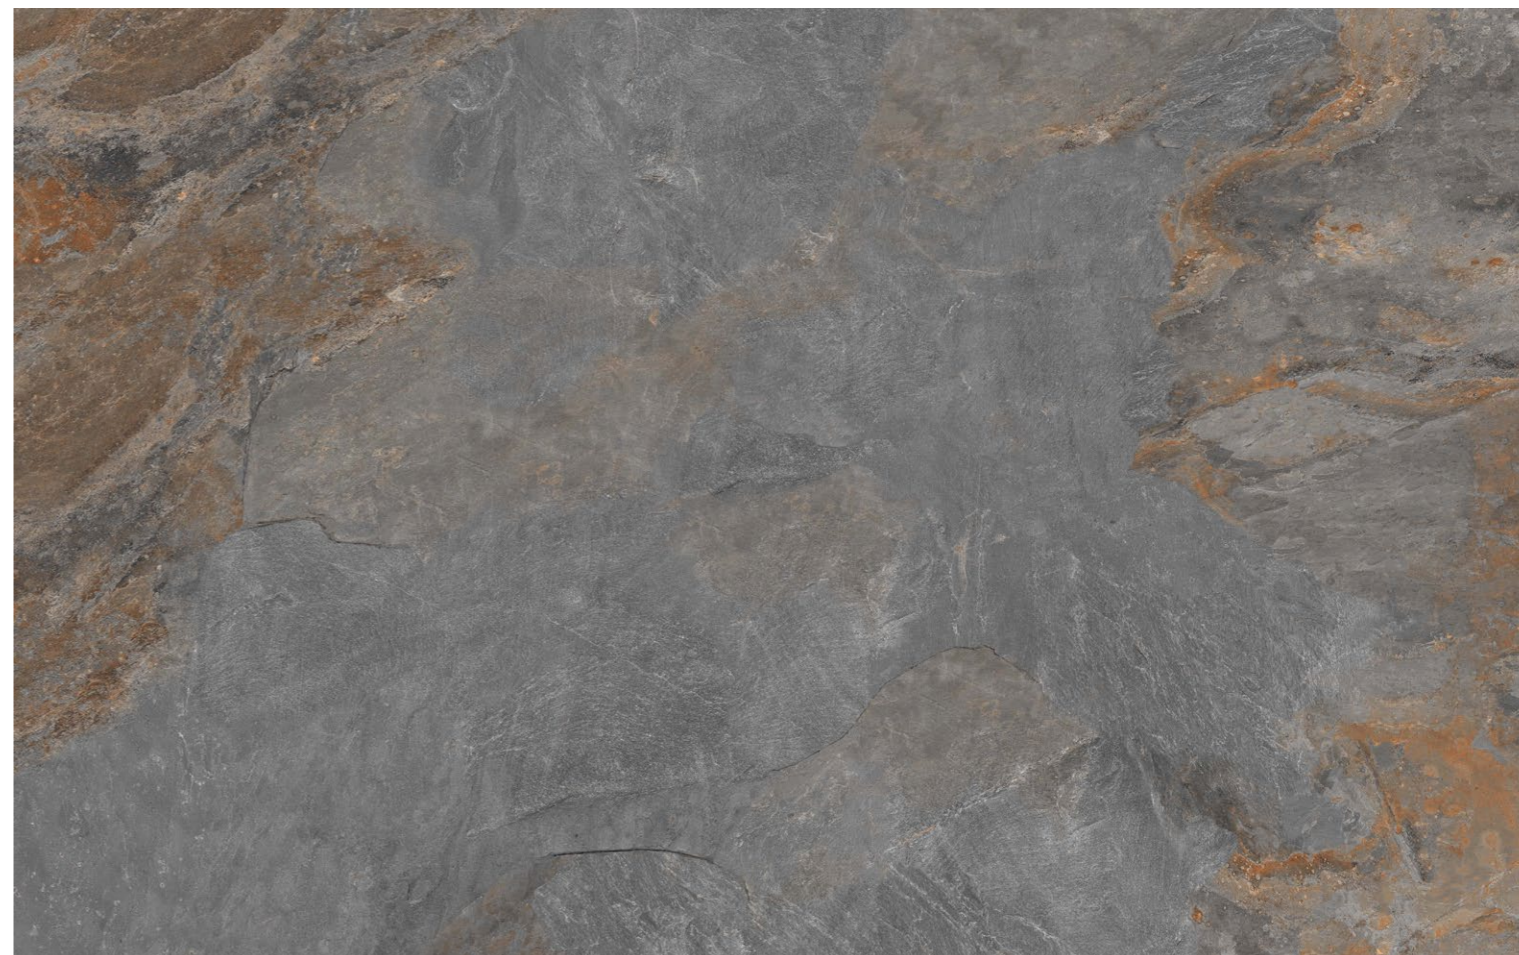

DOLOMITE
GREY