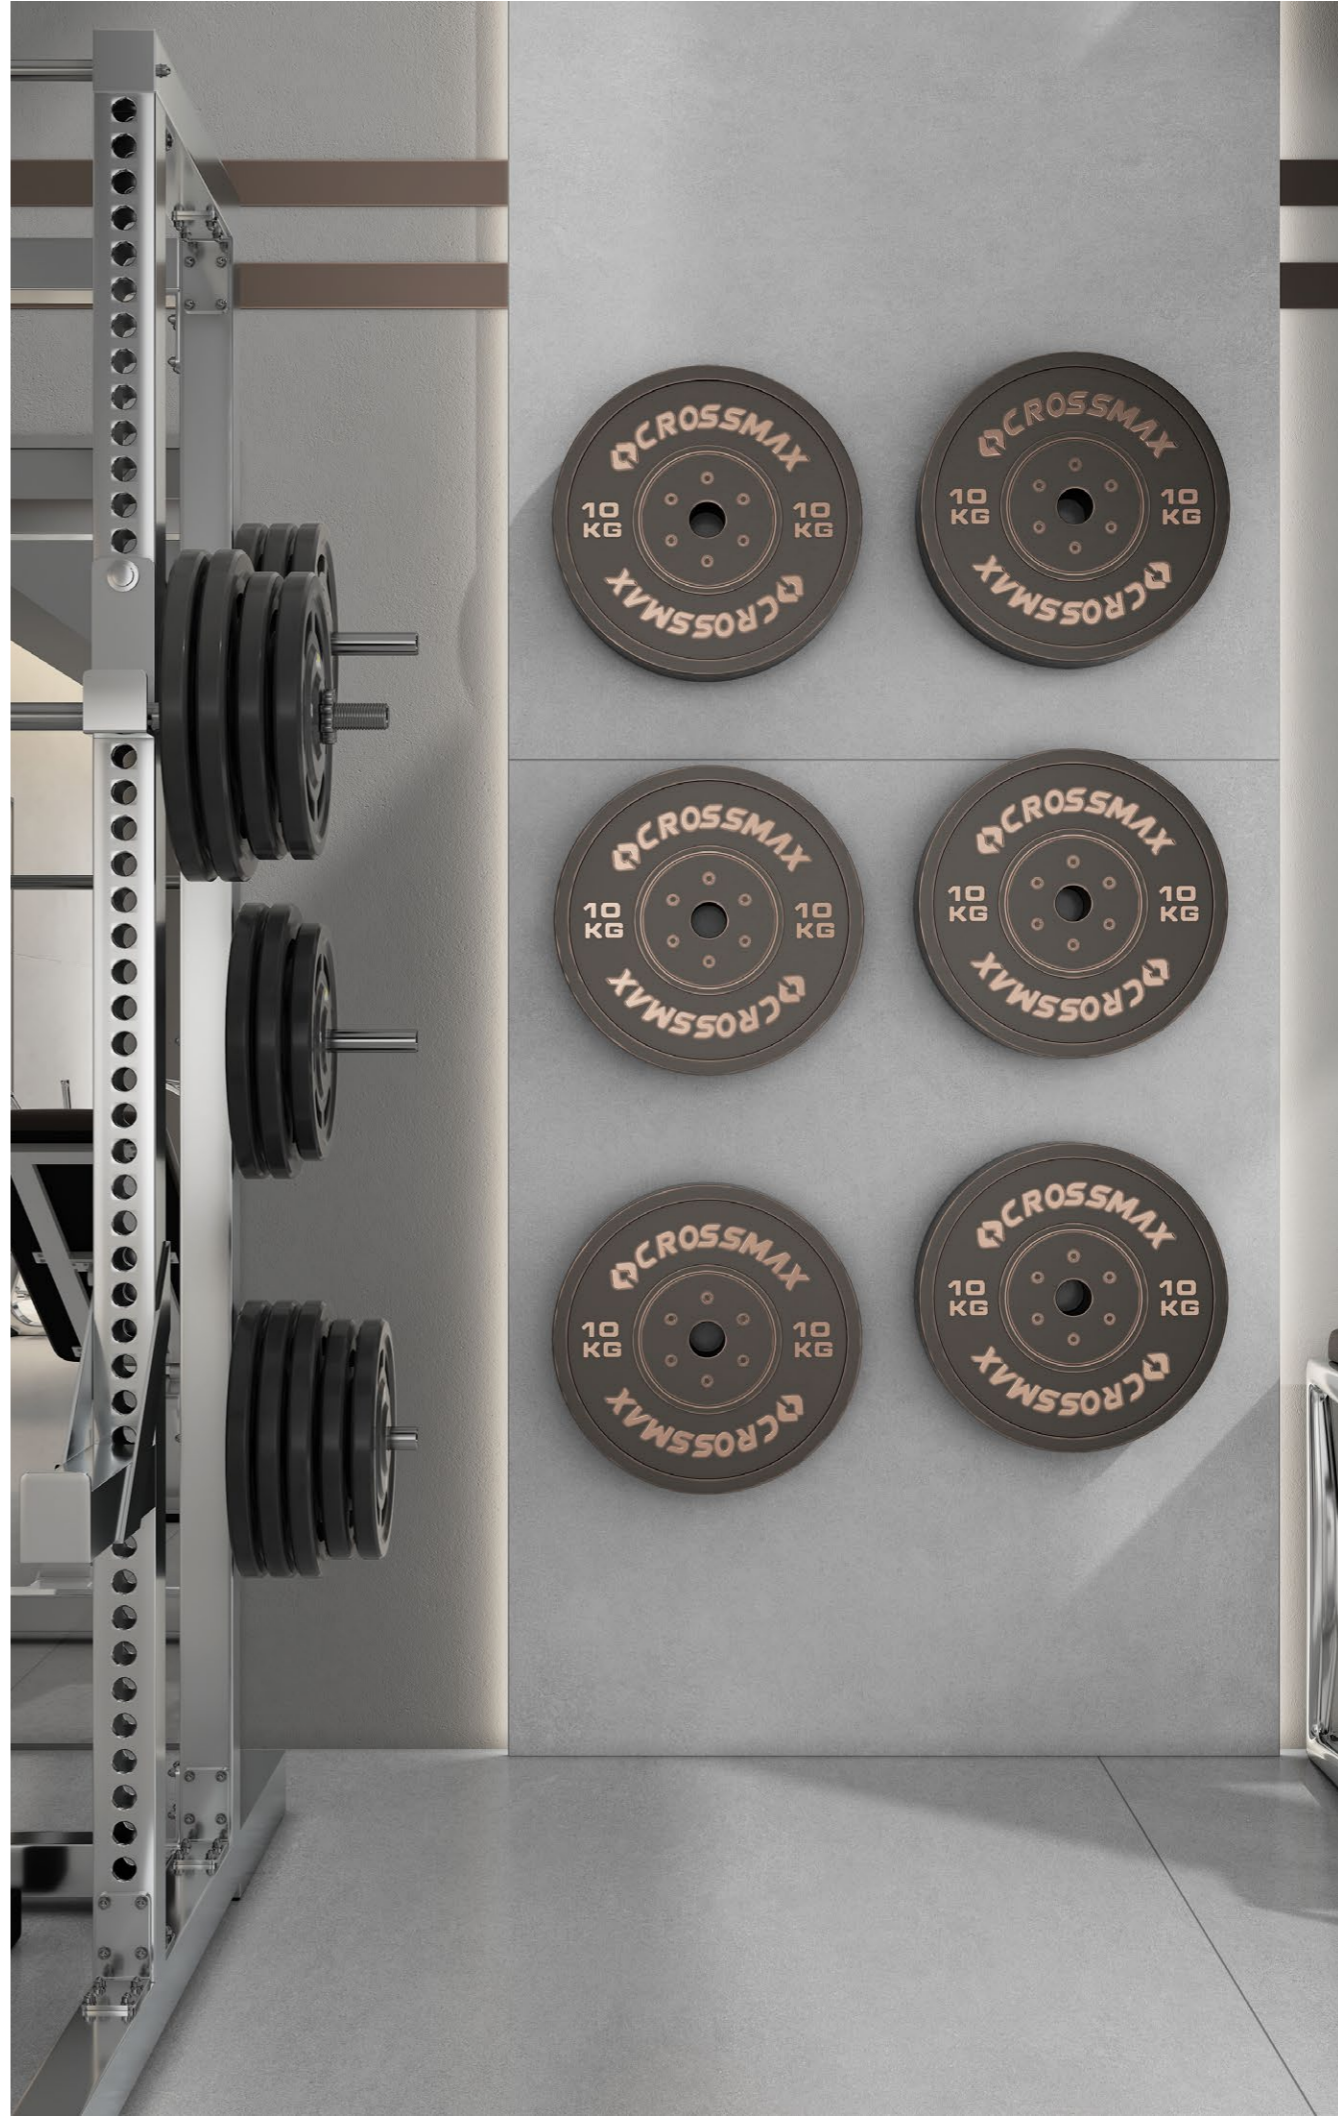

1200x1800mm,
Matt

SUBWAY
GRISS

1200x
1800mm

—
Matt
—

03
Random

A deep sense
of
authenticity.

Subway
s e r i e s

1200x1800mm,
Matt