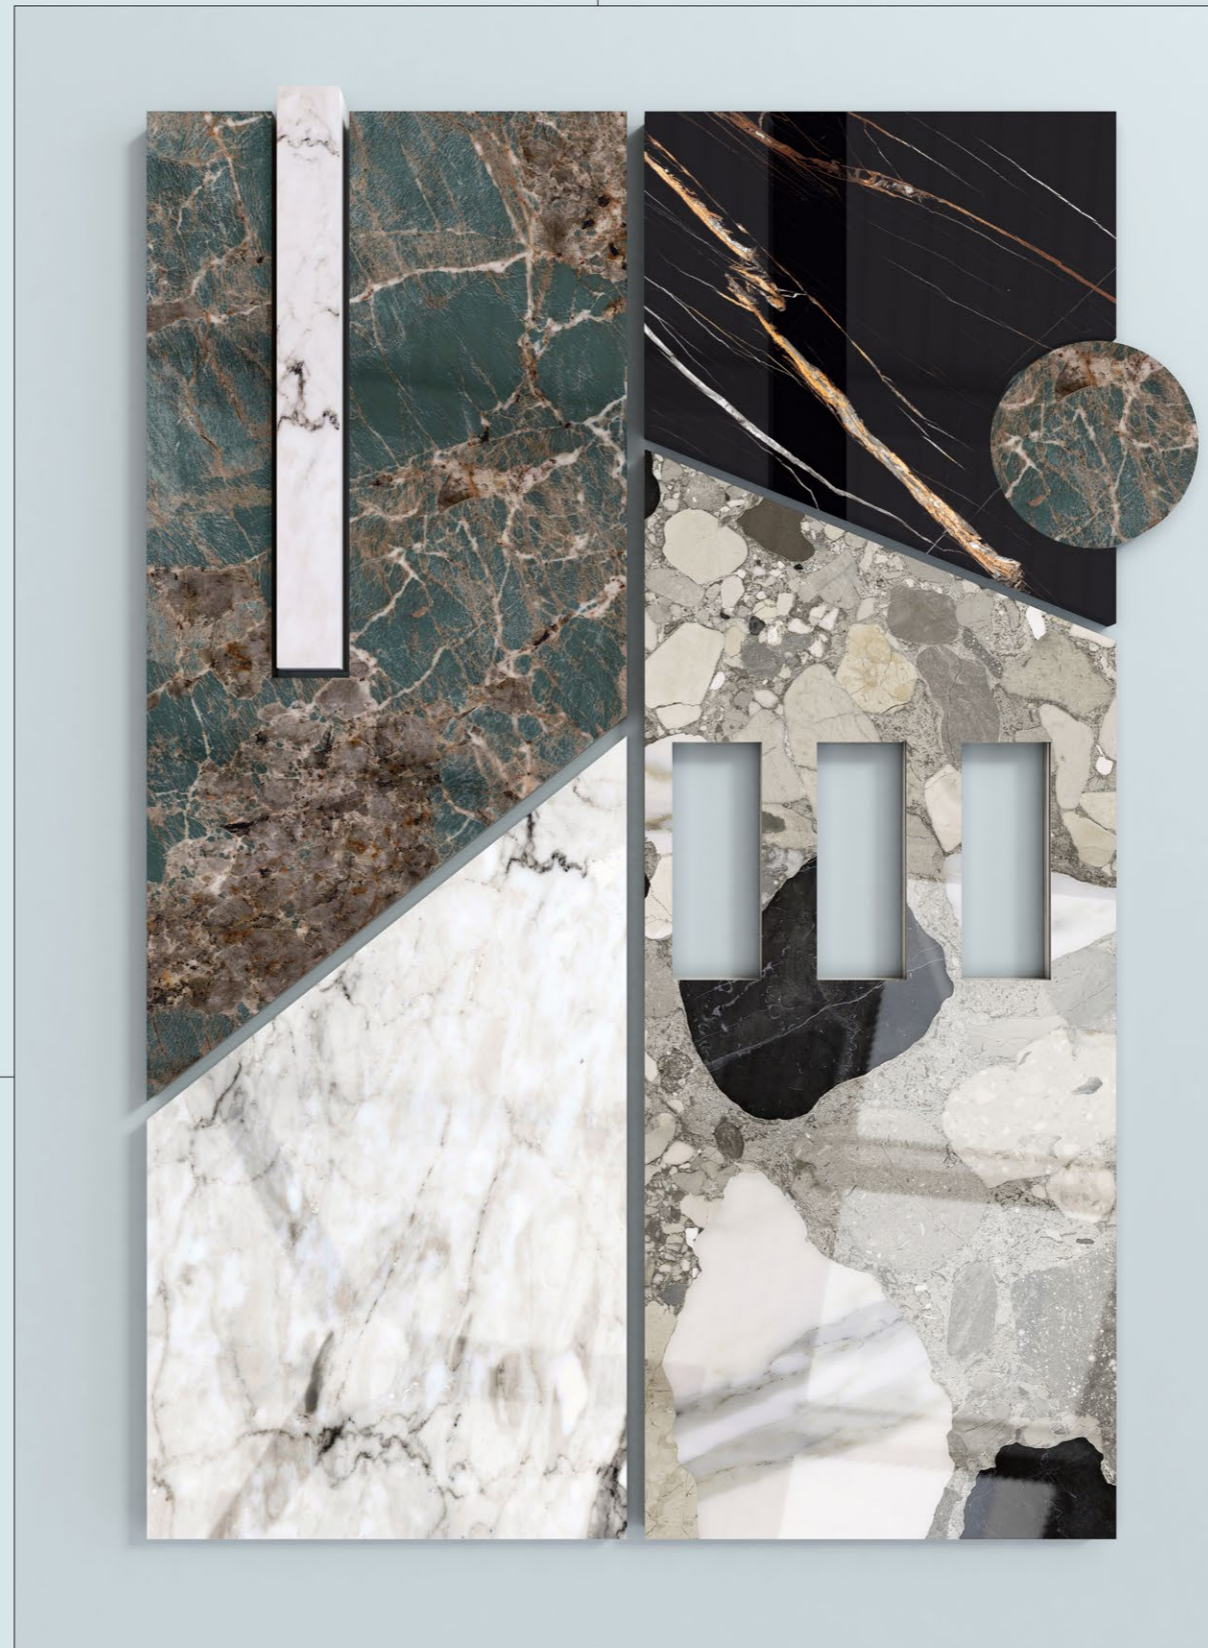

collection
2022-23

BLUEGRESS
— PORSELANO —

**Surfaces with
an authentic
natural
character**

Bluezone
WALL & VITRIFIED

AT THE CENTER OF DESIGN

Designed by Bluegress, the showroom is an art gallery where ceramic surfaces are displayed in all their beauty, aesthetic, and technological excellence, an ideal setting for the work and meetings of architects, interior designers, and end users.