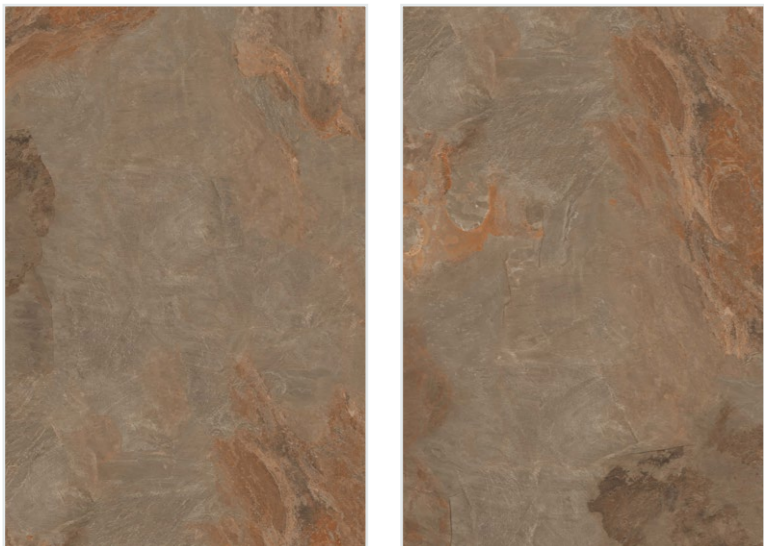

OCEAN
NERO

1200x
1800mm

Matt

03
Random

OCEAN
RUST

**Infuses
style and
design to
your space.**

Dolomite
s e r i e s

1200x1800mm,
Matt