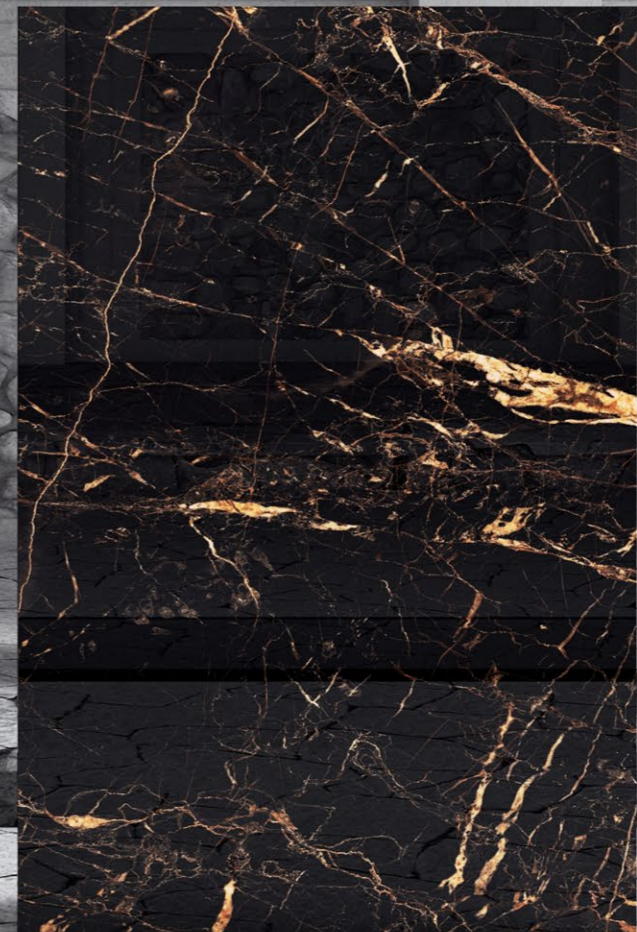

The Values of Ceramic Marble

Surface Matt

A matt finish which, against the light, reveals a delicately luminous silk reflection. The silky surface is extremely pleasant to touch with the hand, which vaguely senses the soft, sinuous irregularity of the surface.