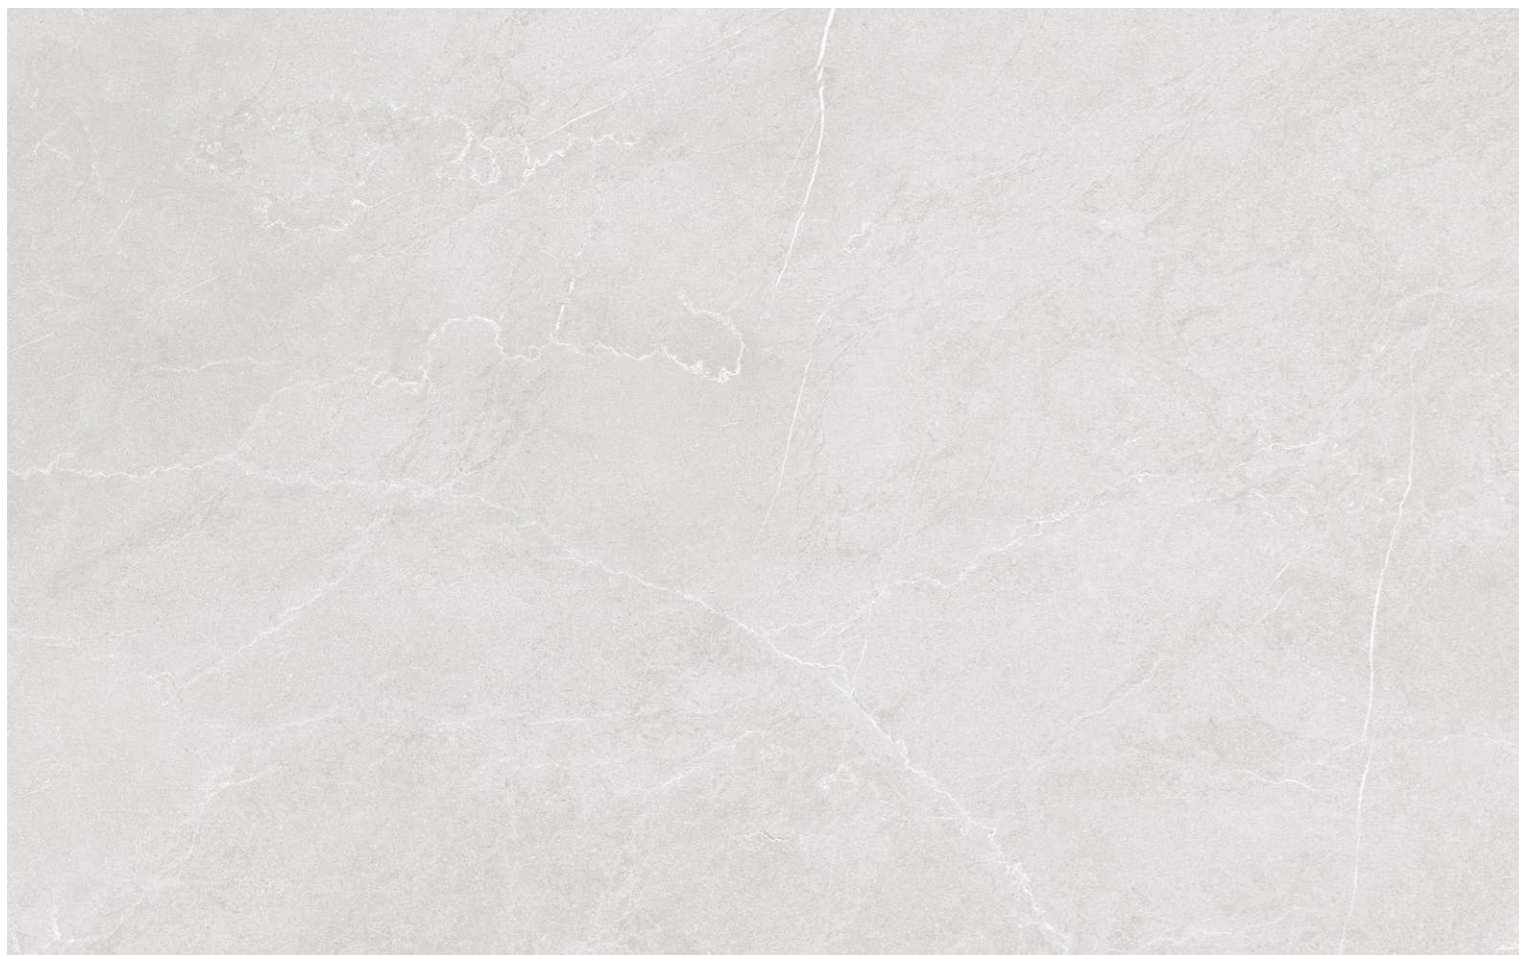

03
Random

ORLANDO
BIANCO

1200x
1800mm

Matt

03
Random

ORLANDO
GRISS

Reflects
the latest
design
trends.

Subway
s e r i e s