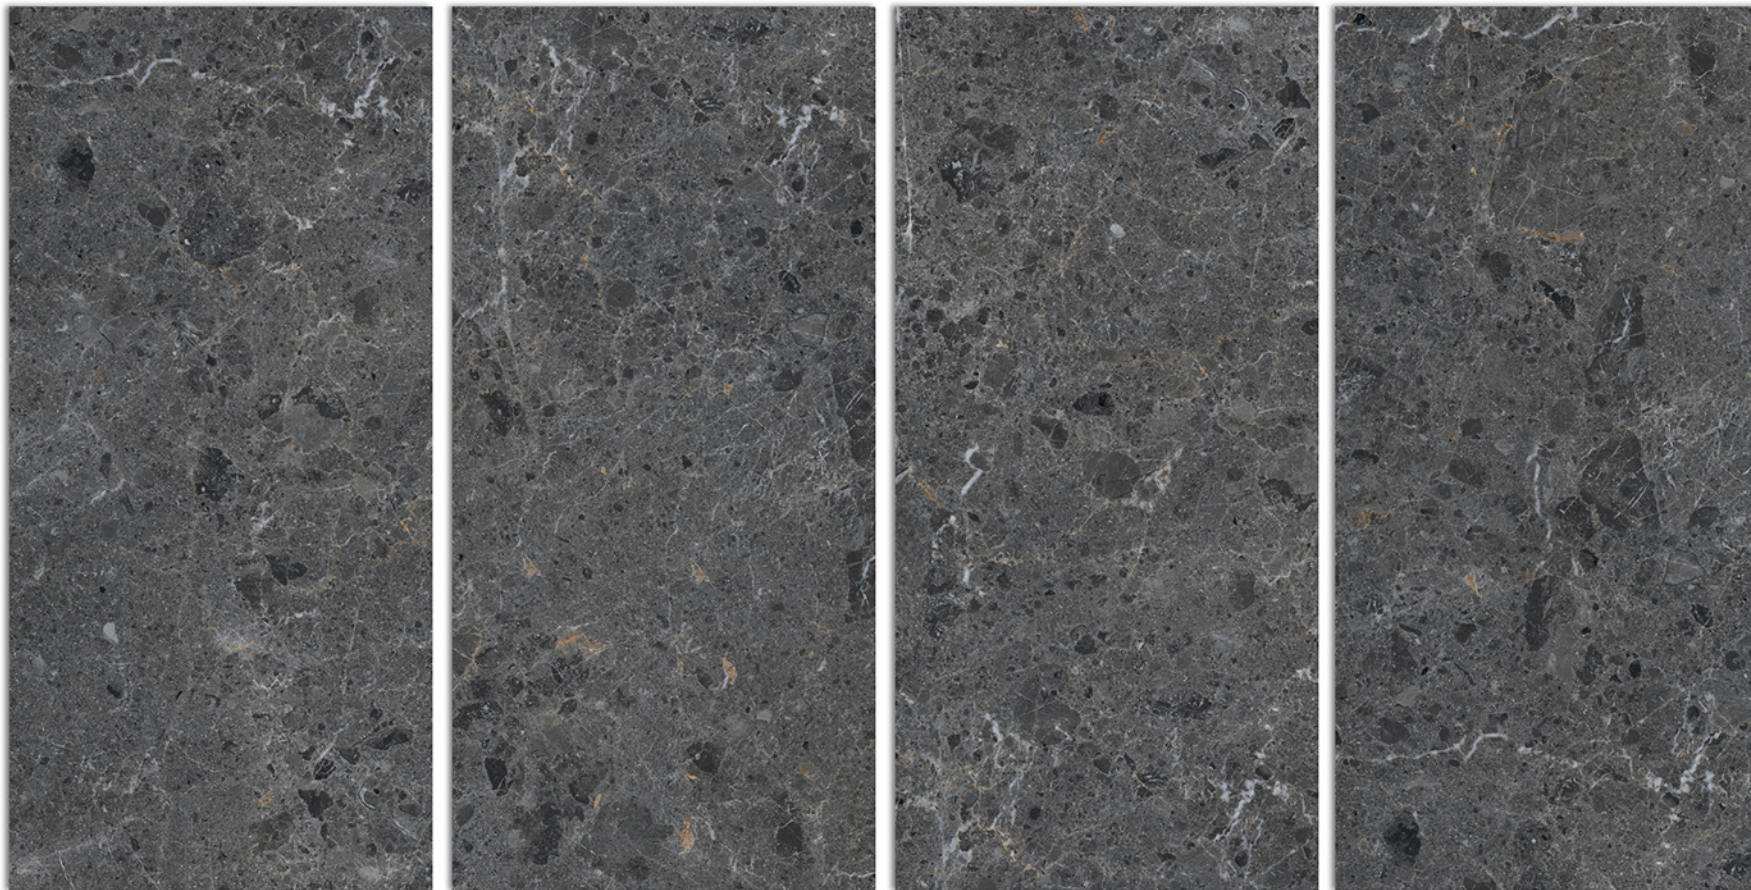

9mm THICKNESS

80x160 cm

GRIGIO BILLIEMI NERO

FINISH - GLOSSY

BLUEGRESS