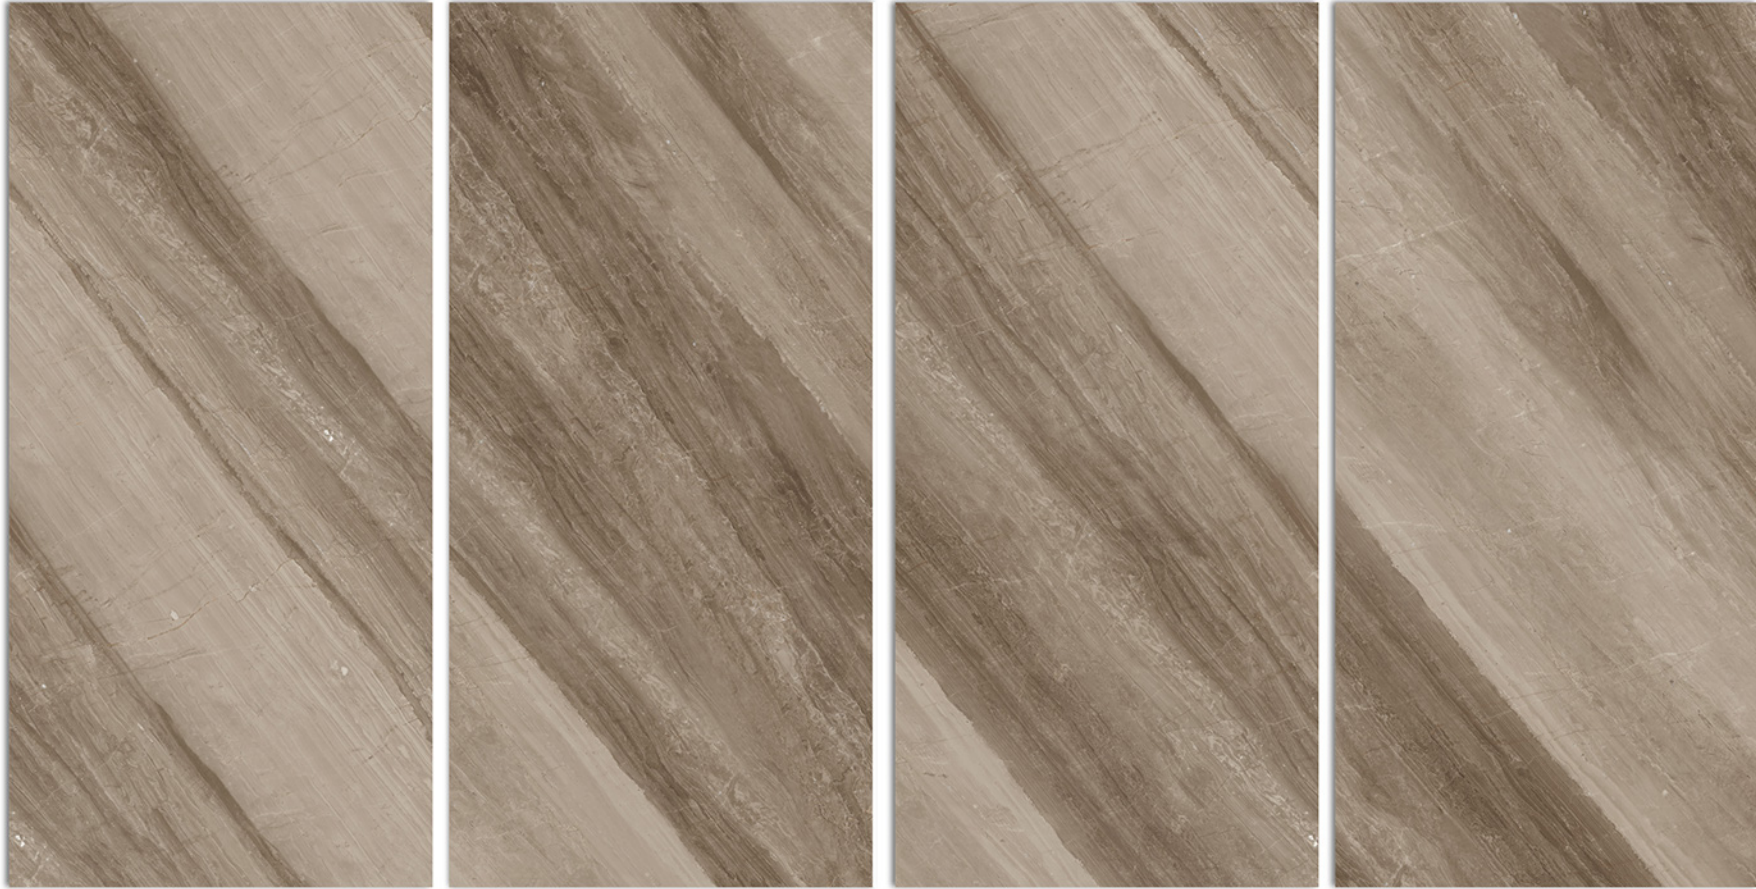

9mm THICKNESS

80x160 cm

FUSION CHOCO

FINISH - GLOSSY

BLUEGRESS