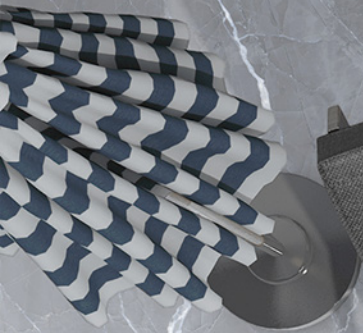

BLUEGRASS
PORSELANO
an Italian style

800x1600 mm

9mm THICKNESS

80x160 cm

EGRISI GREY

FINISH - GLOSSY

BLUEGRESS

BLUEGRASS
PORSELANO
an Italian style