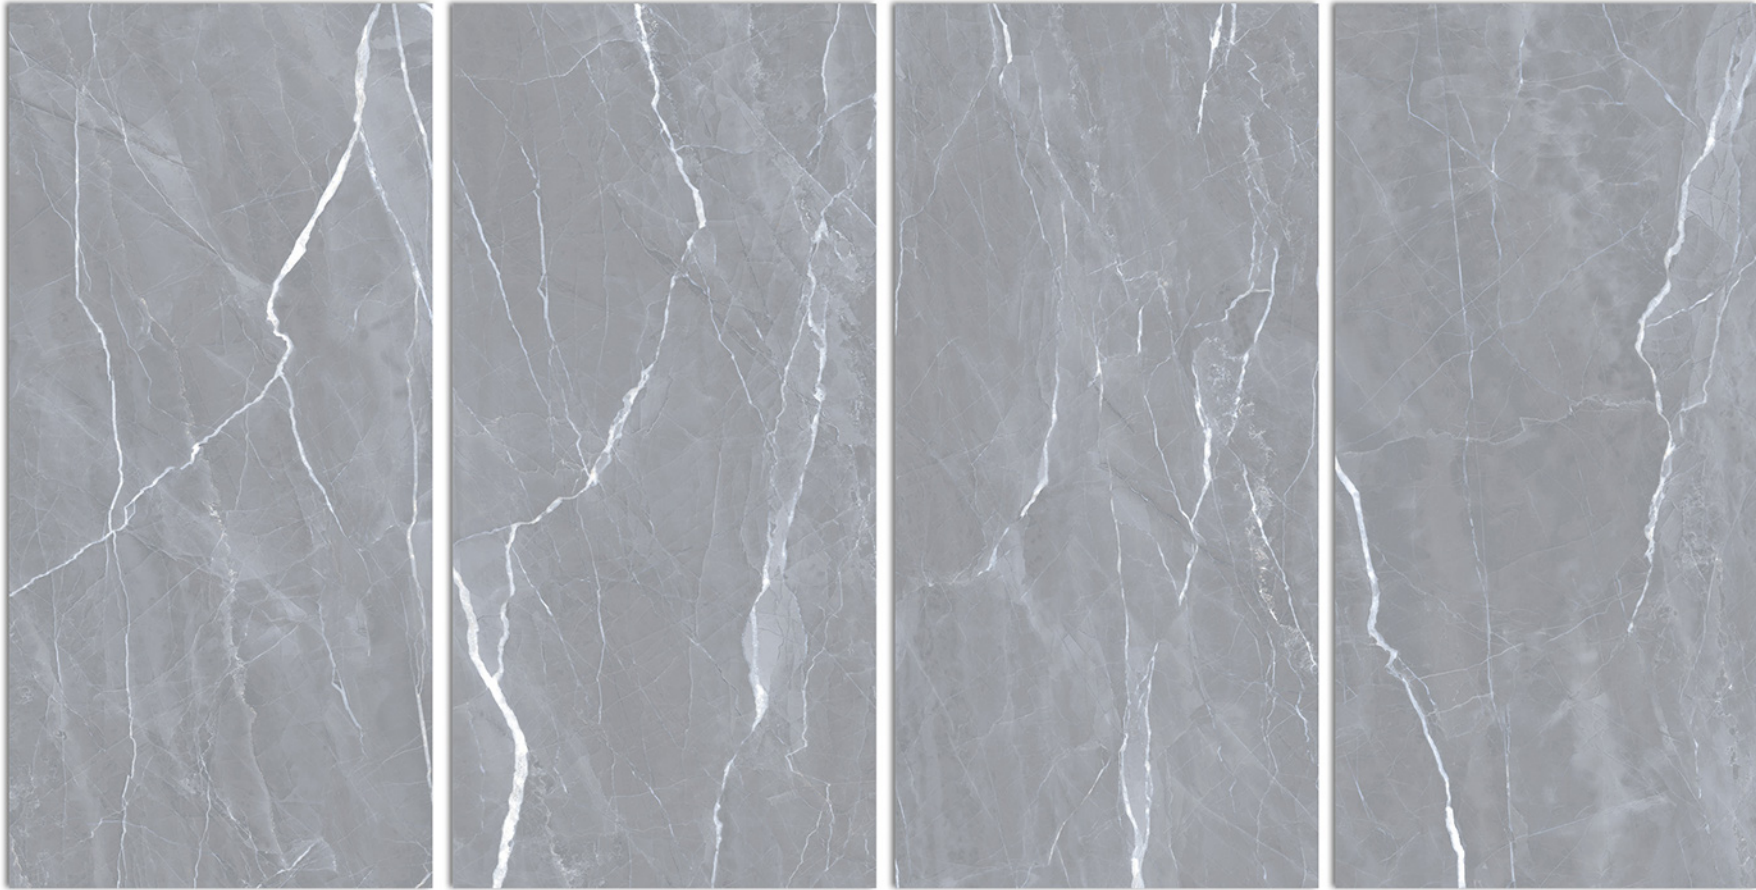

9mm THICKNESS

80x160 cm

EGRISI GREY

FINISH - GLOSSY

BLUEGRESS