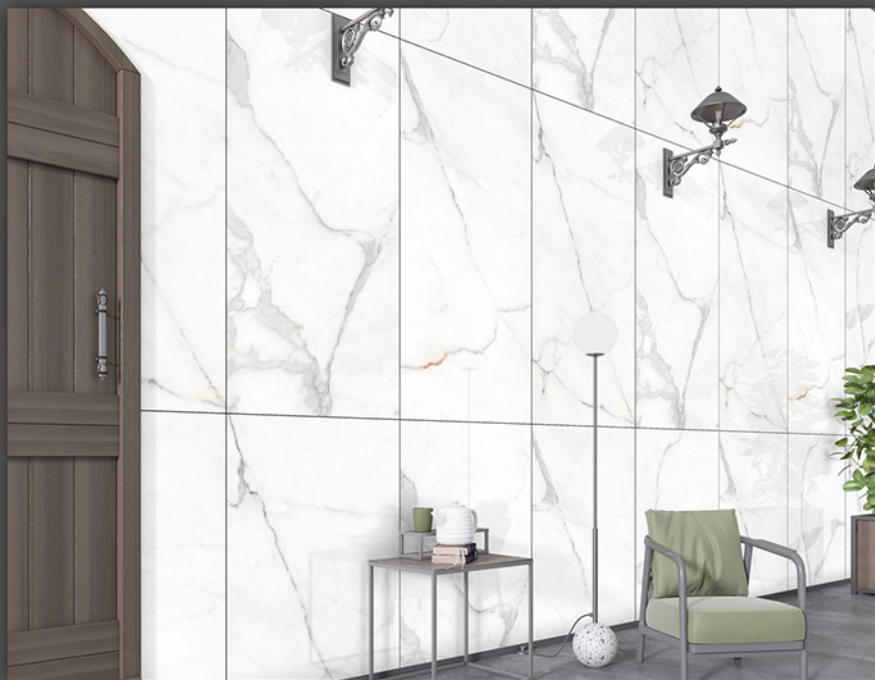

“Creations of
Ravishing
Appeal”

BLUEGRASS
PORSELANO
an italian style

800x1600 mm