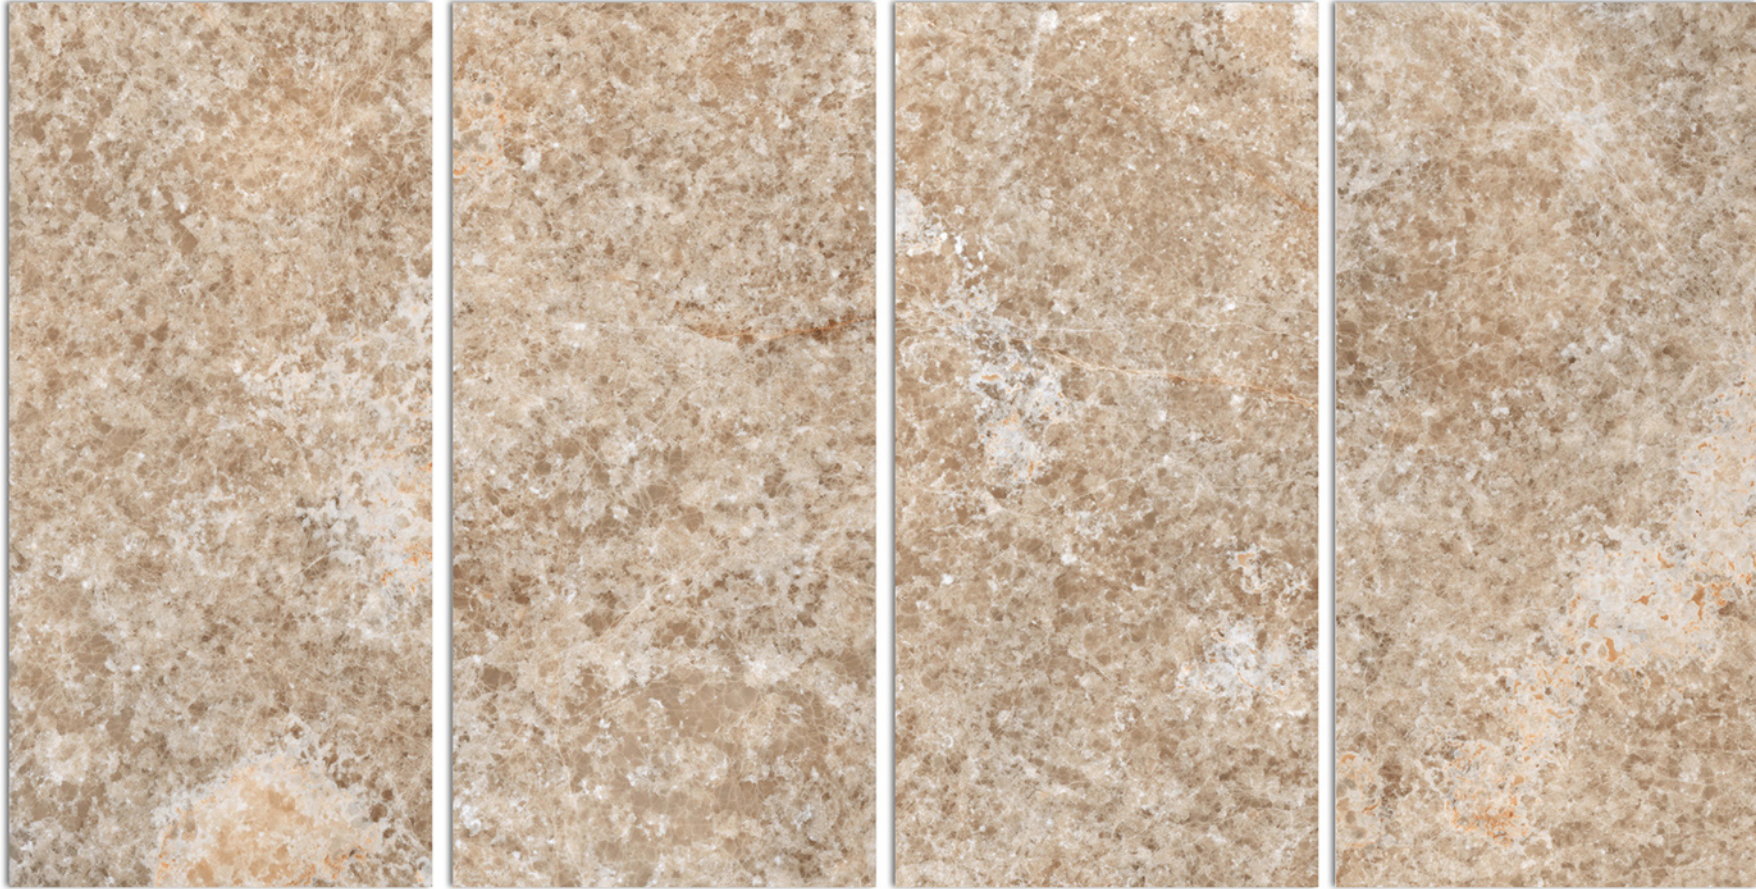

“Creations of
Ravishing
Appeal”

BLUEGRASS
PORSELANO
an italian style

800x1600 mm

9mm THICKNESS

80x160 cm

HONEY ONIX

FINISH - GLOSSY

BLUEGRESS