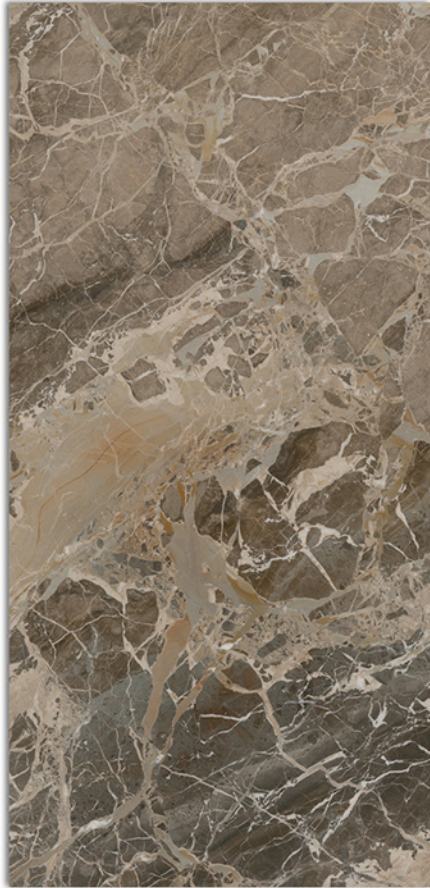

BLUGRASS

“Creations of
Ravishing
Appeal”

BLUEGRASS
PORSELANO
an italian style

800x1600 mm

9mm THICKNESS

80x160 cm

GOTHENBURG SEPIA

FINISH - GLOSSY