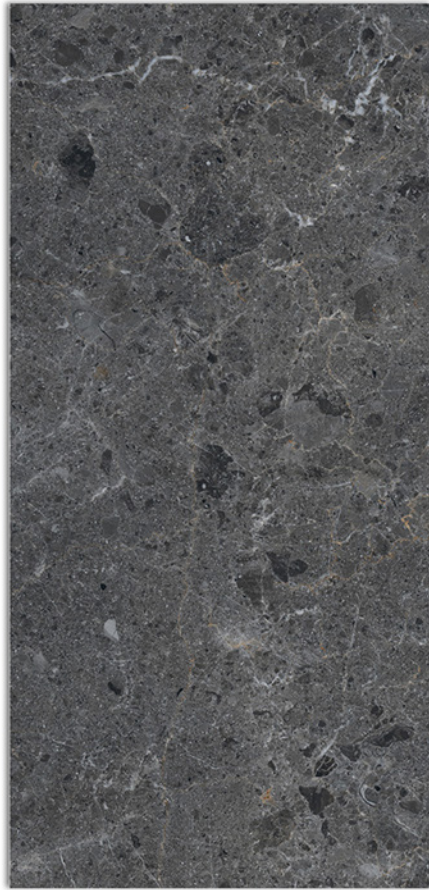

GRIGIO BILLIEMI BROWN

NERO