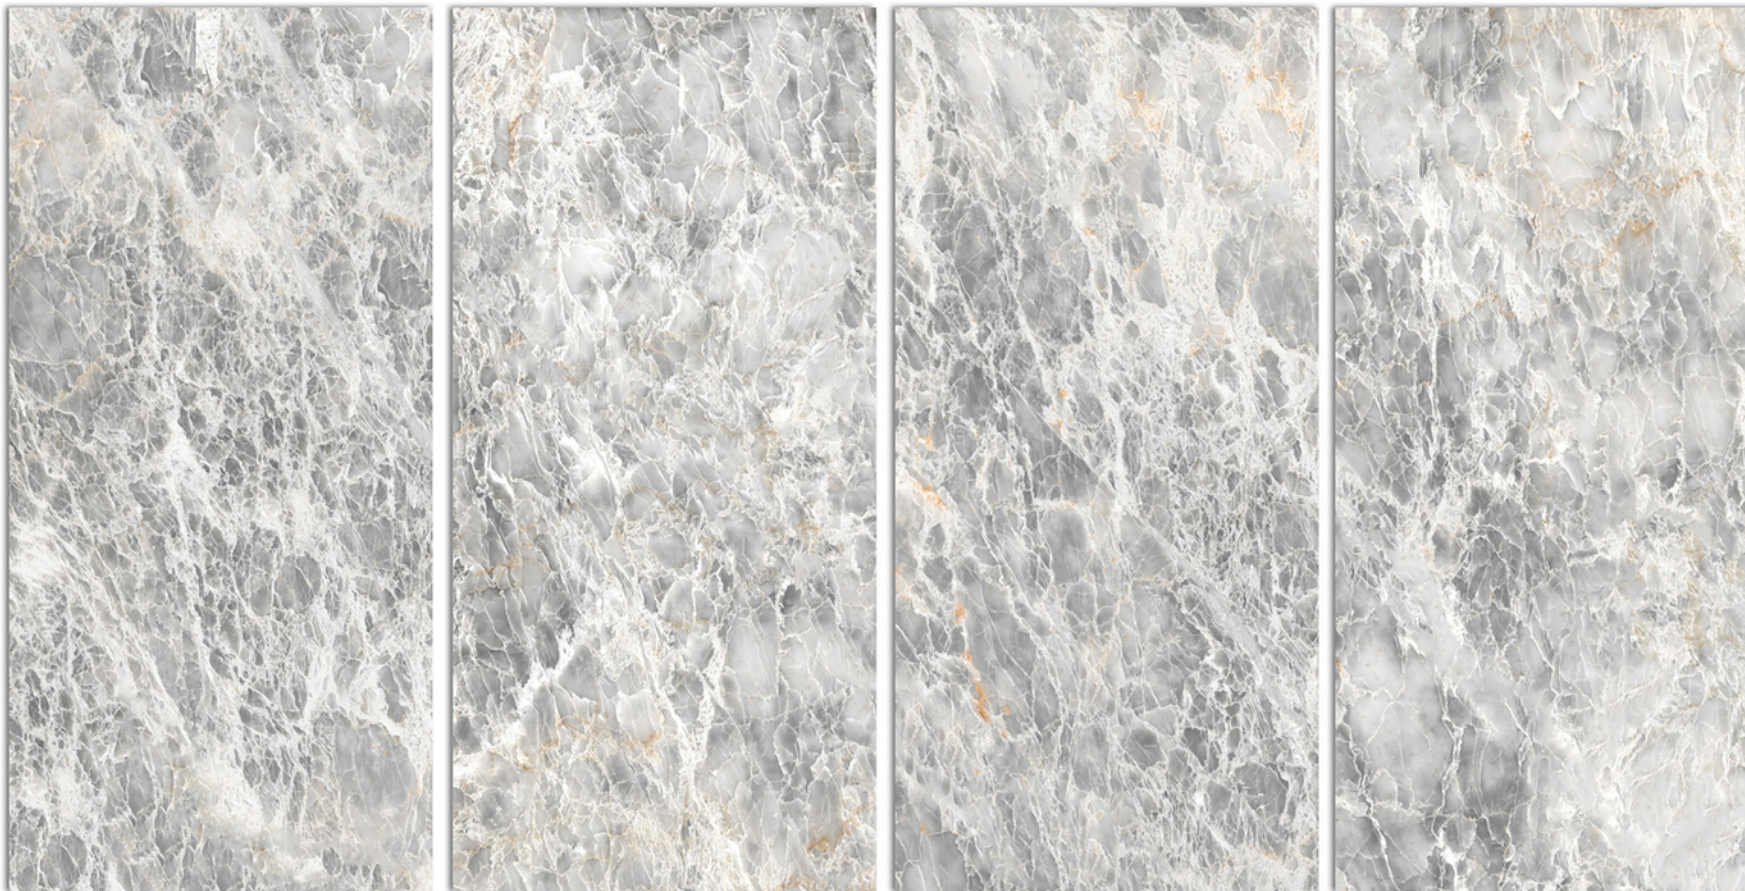

9mm THICKNESS

80x160 cm

EMPERA ONIX

FINISH - GLOSSY

BLUEGRES