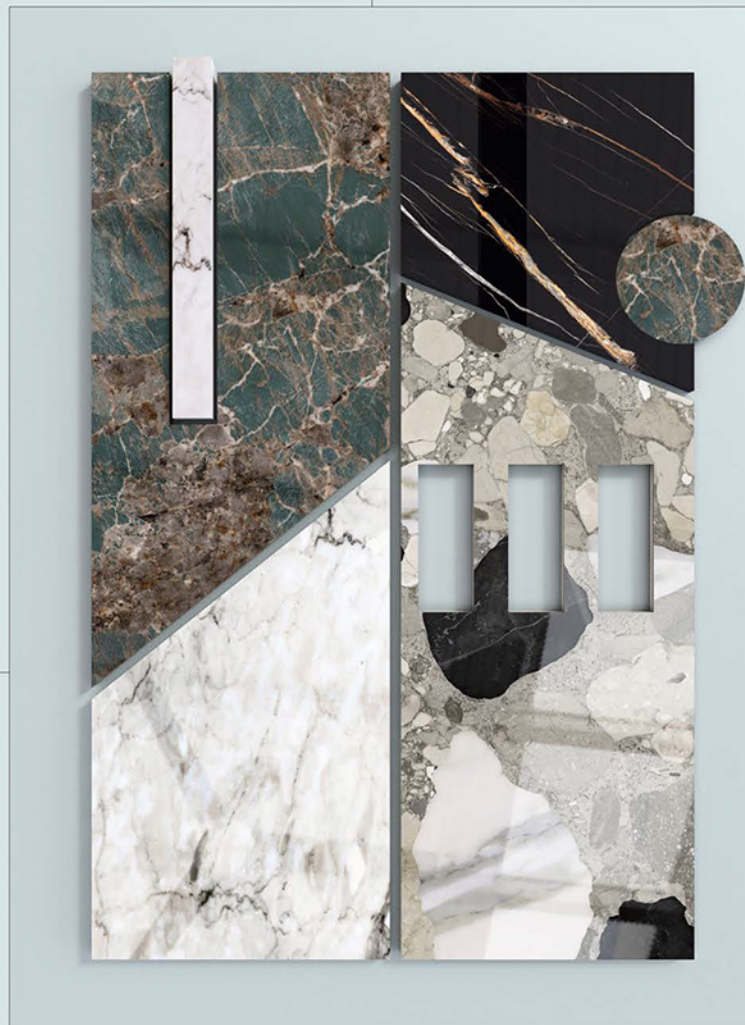

BLUEGRESS
— PORSELANO —

collection
2022-23

800x
1600mm

**GLOSSY
FINISH**

**Surfaces with
an authentic
natural
character**

Bluezone
WALL & VITRIFIED

AT THE CENTER OF DESIGN

Designed by Bluegress, the showroom is an art gallery where ceramic surfaces are displayed in all their beauty, aesthetic, and technological excellence, an ideal setting for the work and meetings of architects, interior designers, and end users.