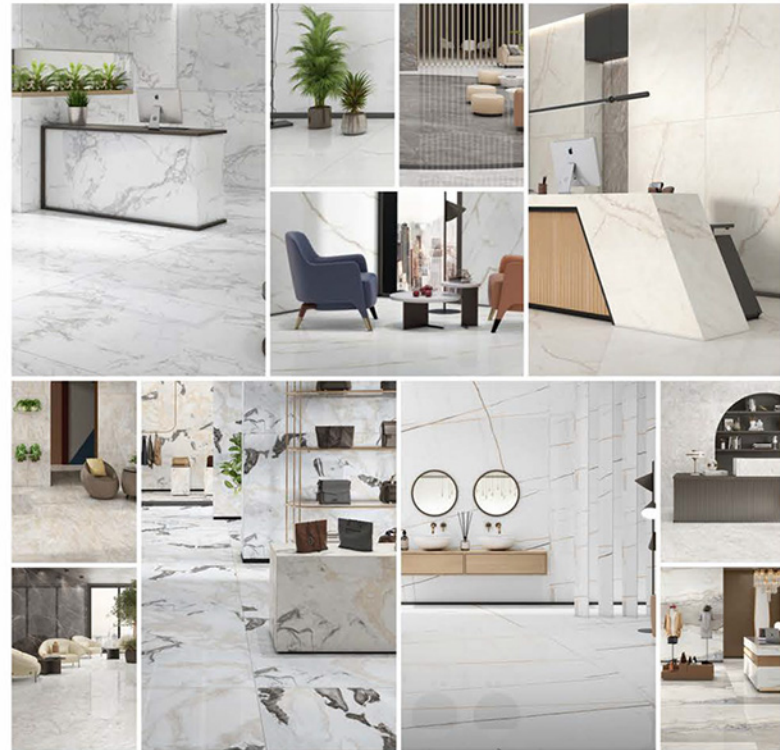

Surface Glossy

This refined glossy and reflective finish illuminates the marble-effect surface with sharp reflections, enhancing every graphic detail.

BLUEGRESS
— PORCELANO —