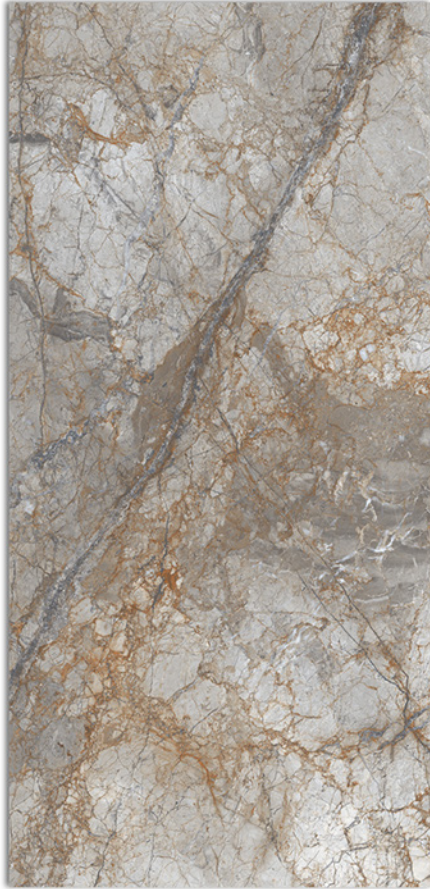

9mm THICKNESS

80x160 cm

ATHENA GREY
FINISH - GLOSSY

BLUEGRESS