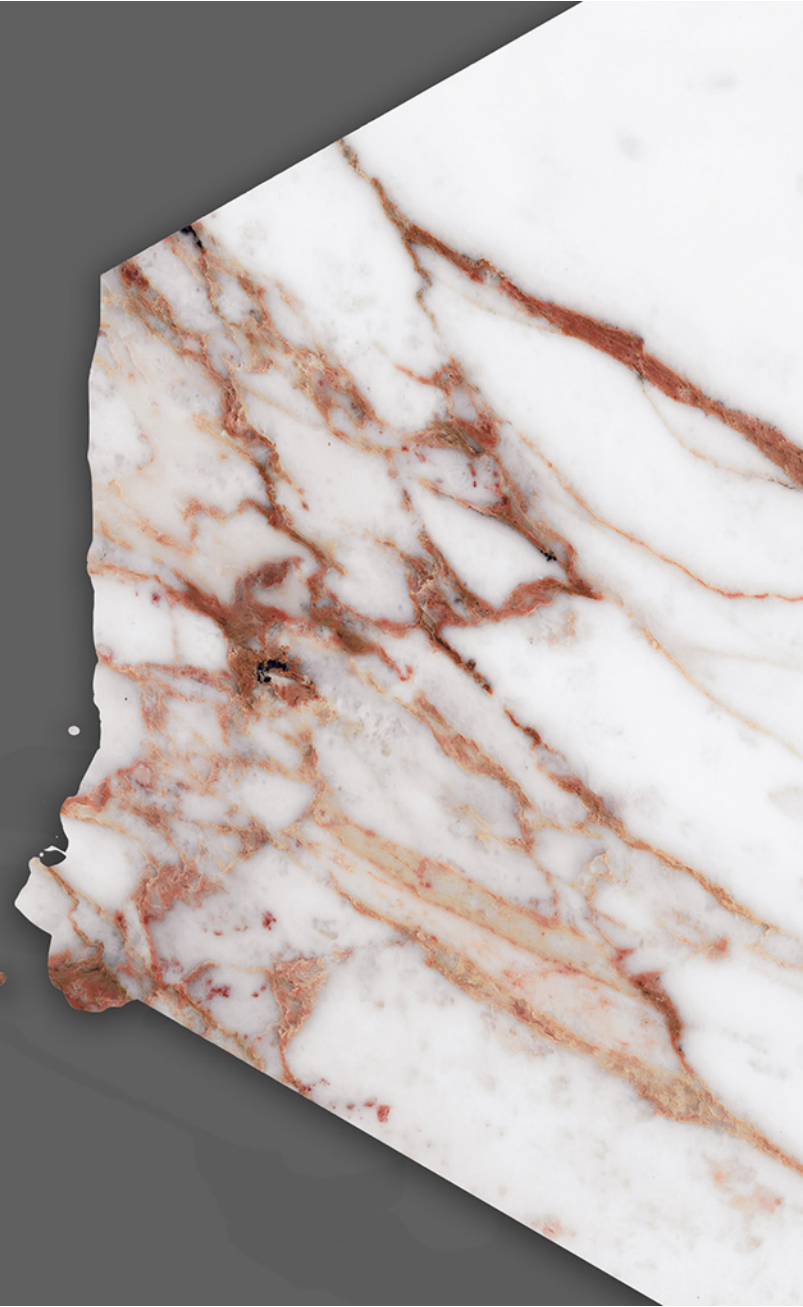

“Creations of
Ravishing
Appeal”

BLUEGRASS
PORCELANO
an italian style

800x1600 mm