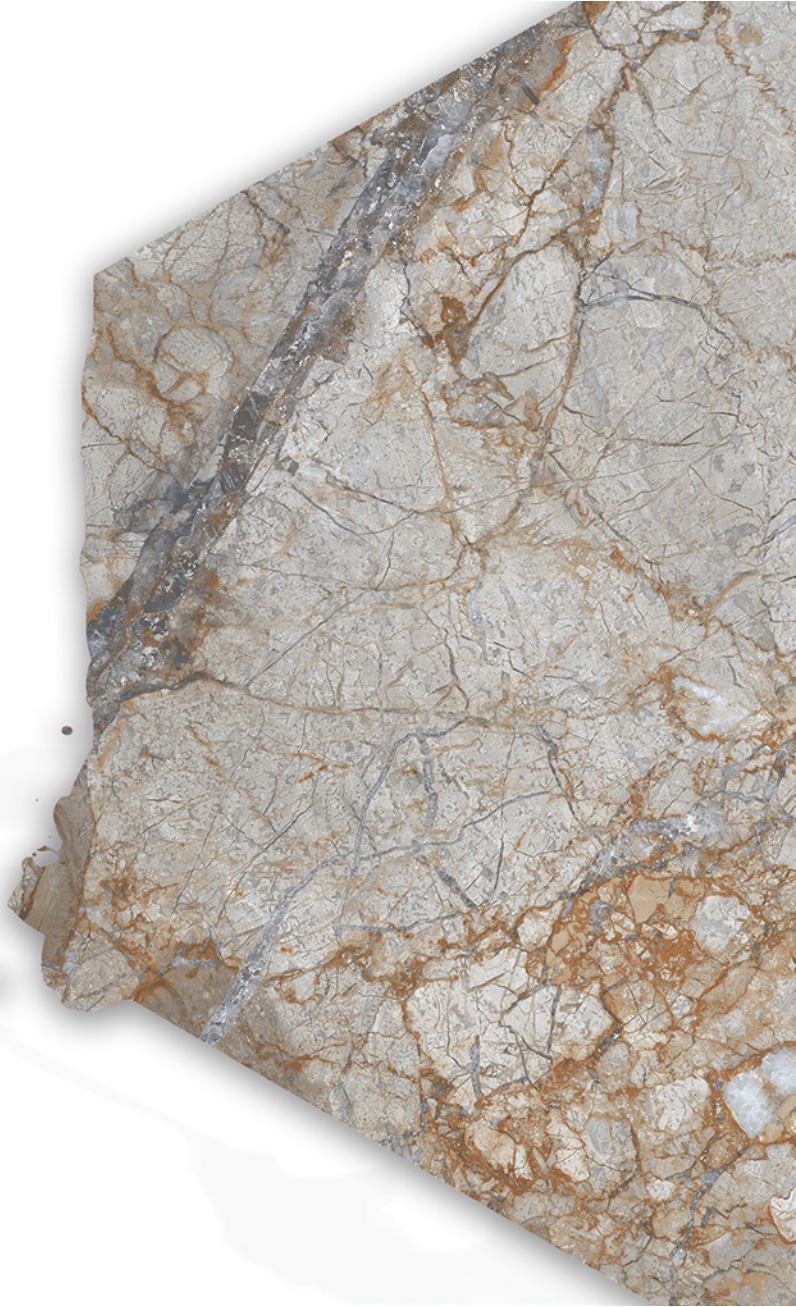

“Creations of
Ravishing
Appeal”

BLUEGRESS
PORSELANO
an italian style

800x1600 mm