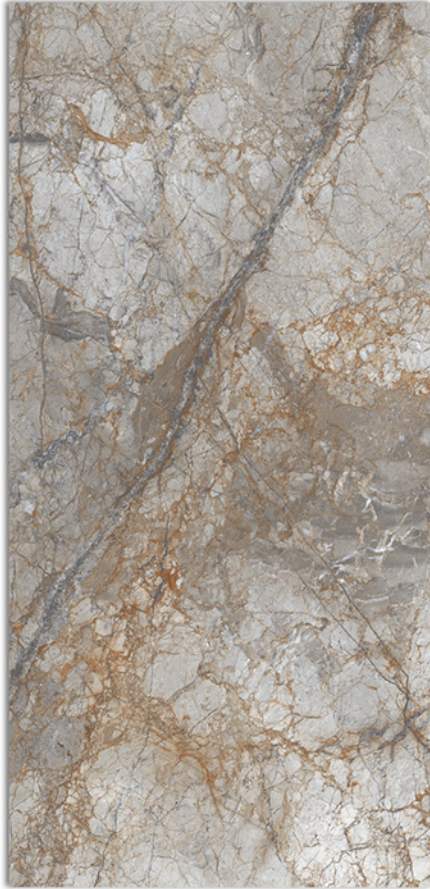

800x1600 mm

9mm THICKNESS

80x160 cm

ATHENA GREY
FINISH - GLOSSY

BLUEGRESS

9mm THICKNESS

80x160 cm

ATHENA GREY
FINISH - GLOSSY