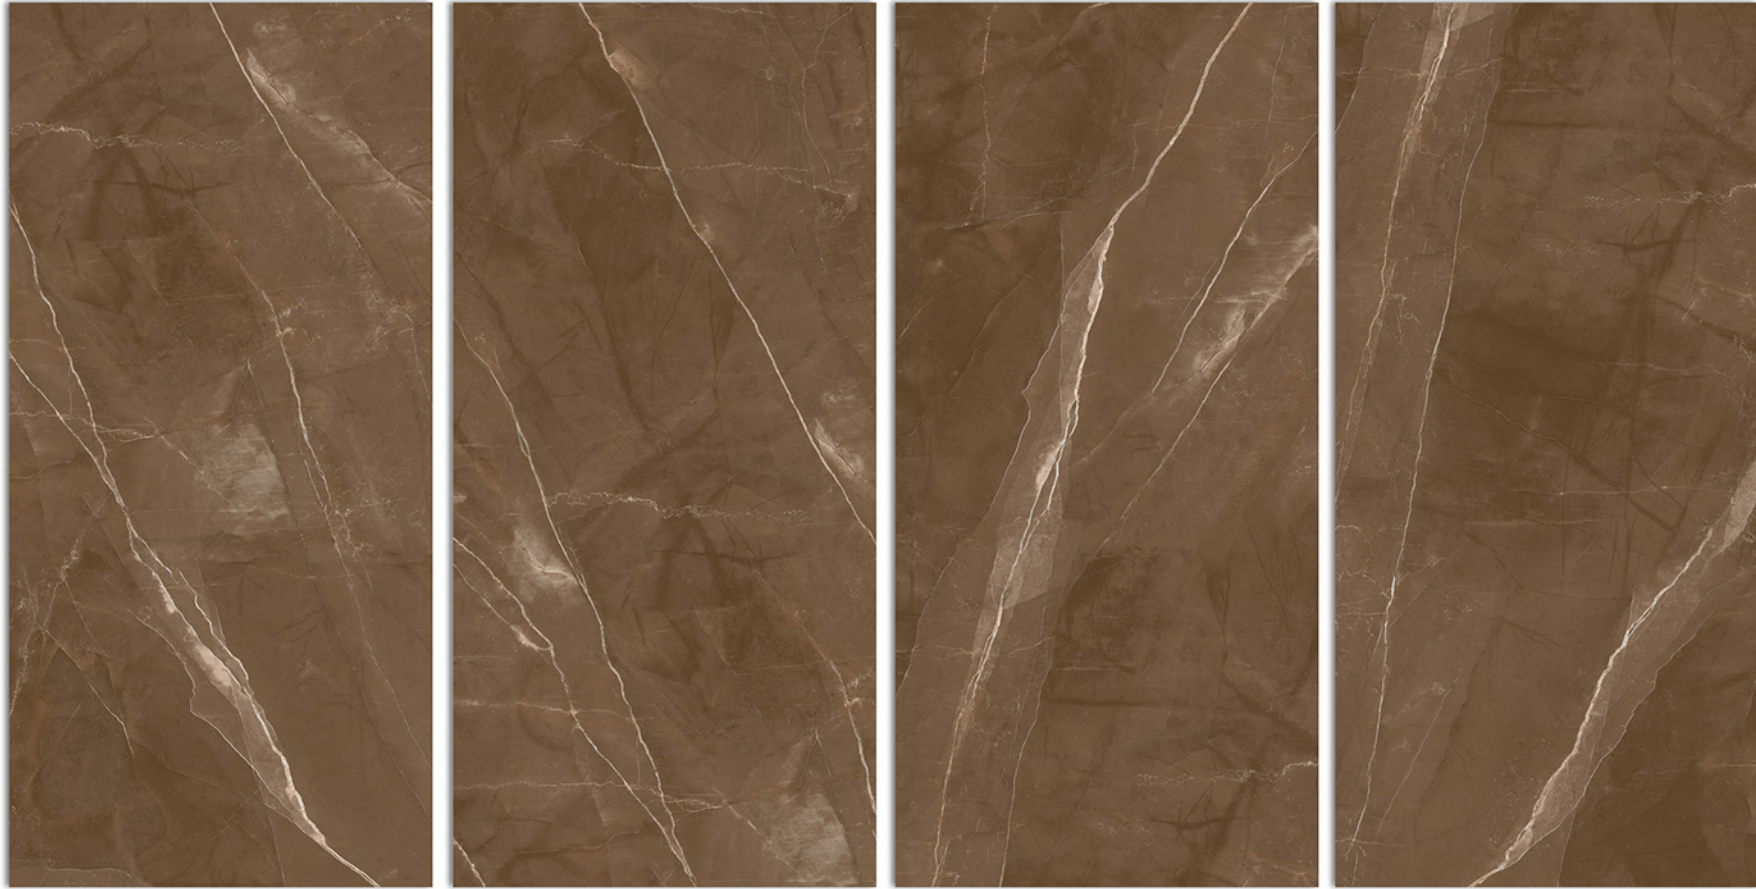

9mm THICKNESS

80x160 cm

ARMANI-BRONZ

FINISH - GLOSSY

BLUEGRESS