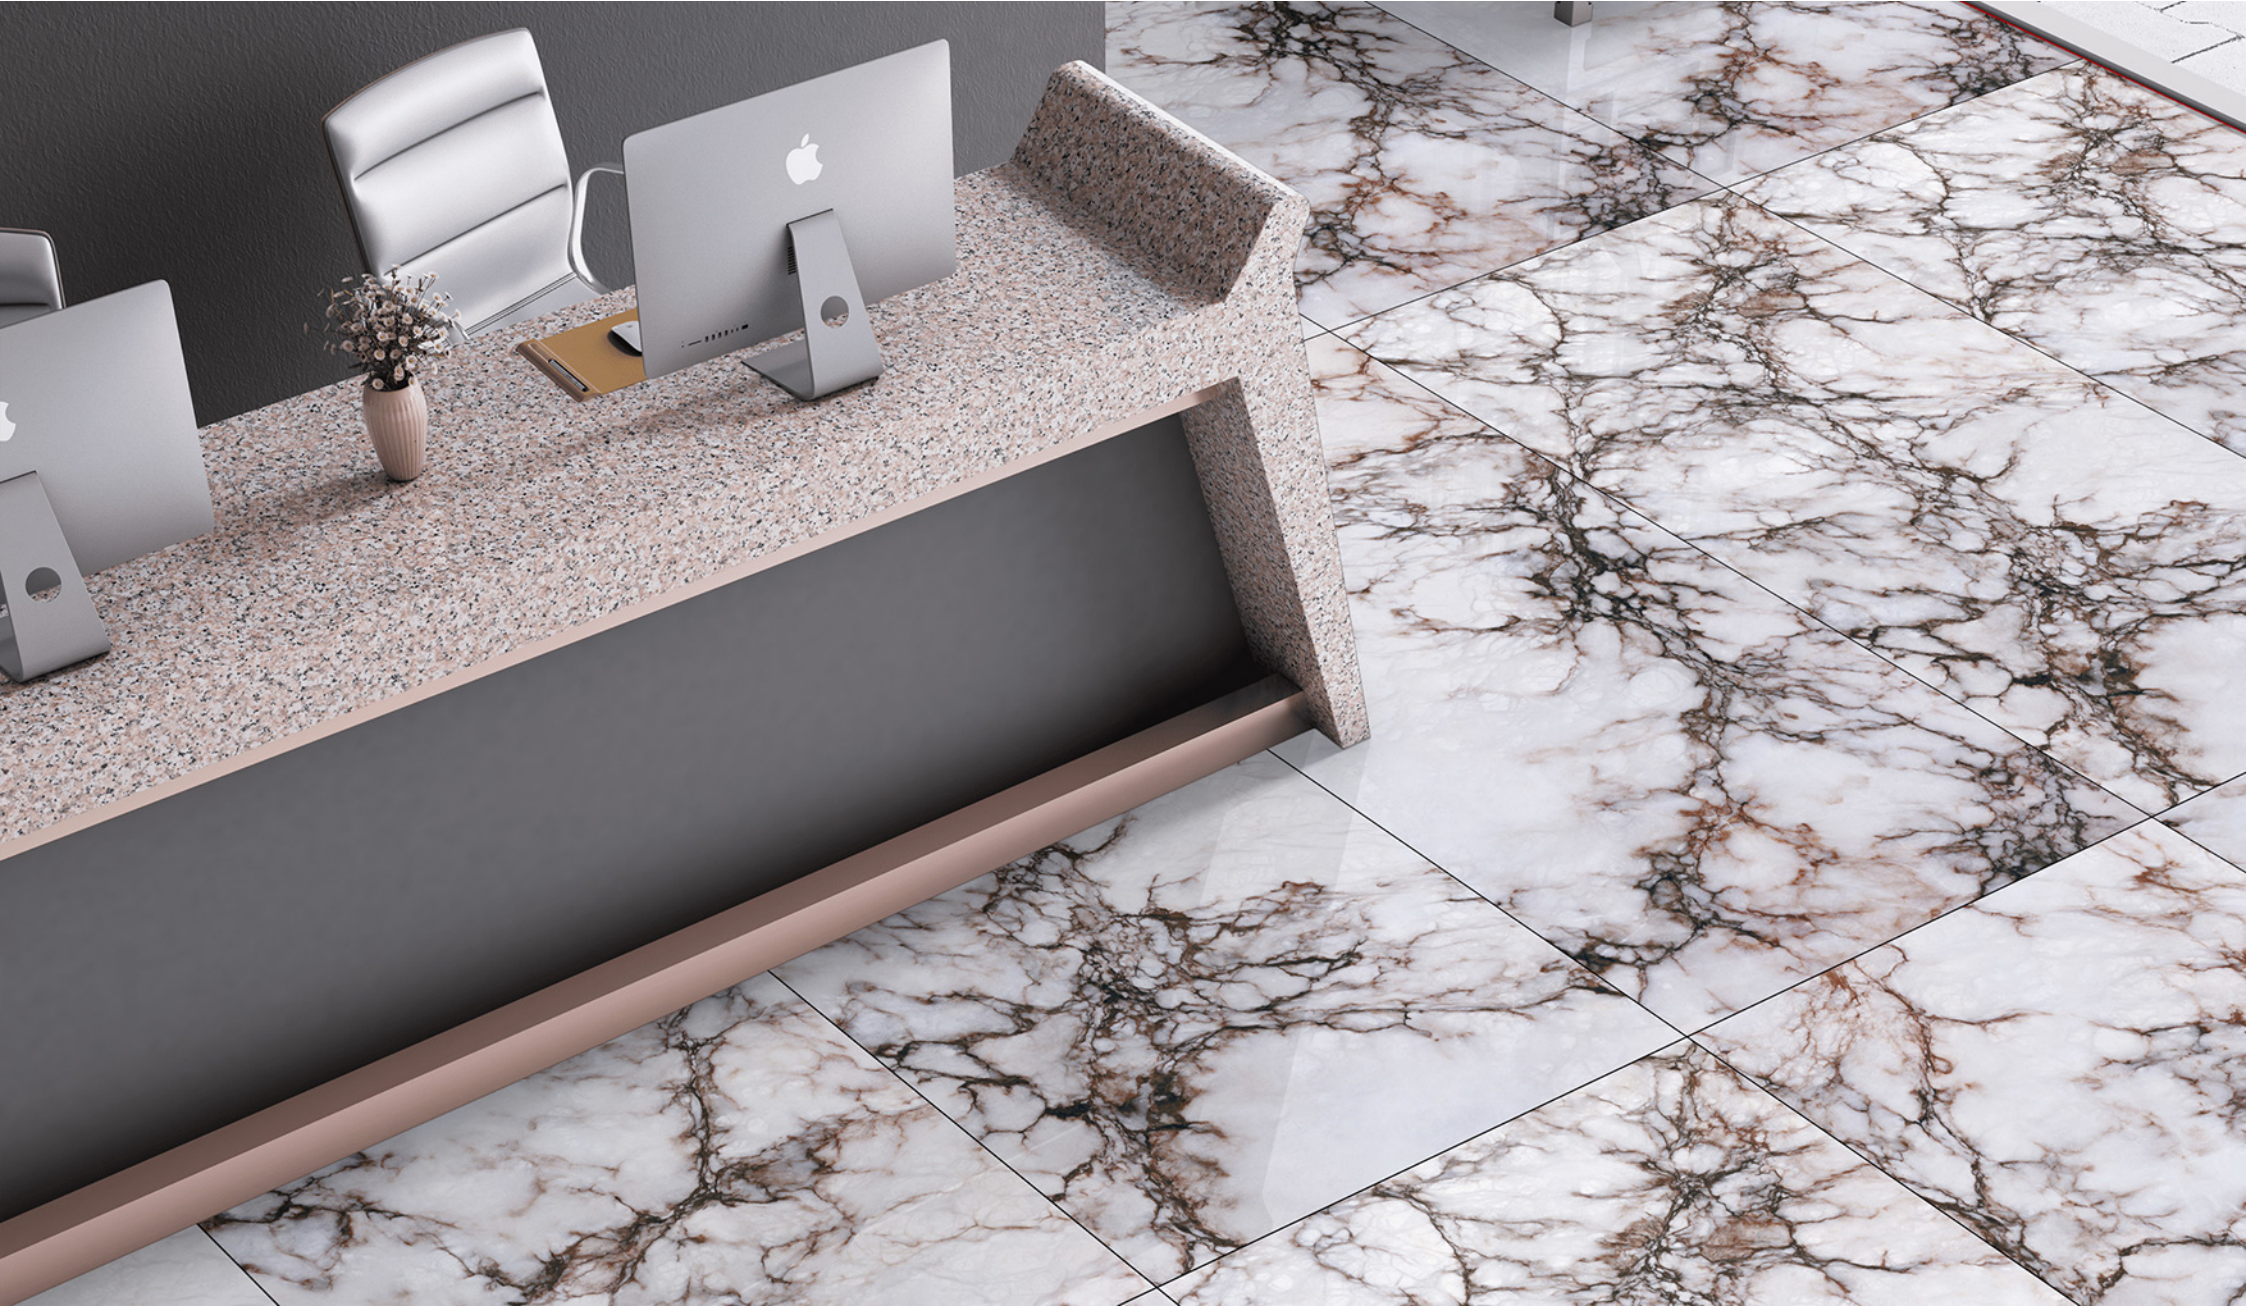

“Creations of
Ravishing
Appeal”

BLUEGRASS
PORCELANO
an italian style

800x1600 mm

9mm THICKNESS

80x160 cm

BLUEGRASS

BRAZILIAN SNOW

FINISH - GLOSSY