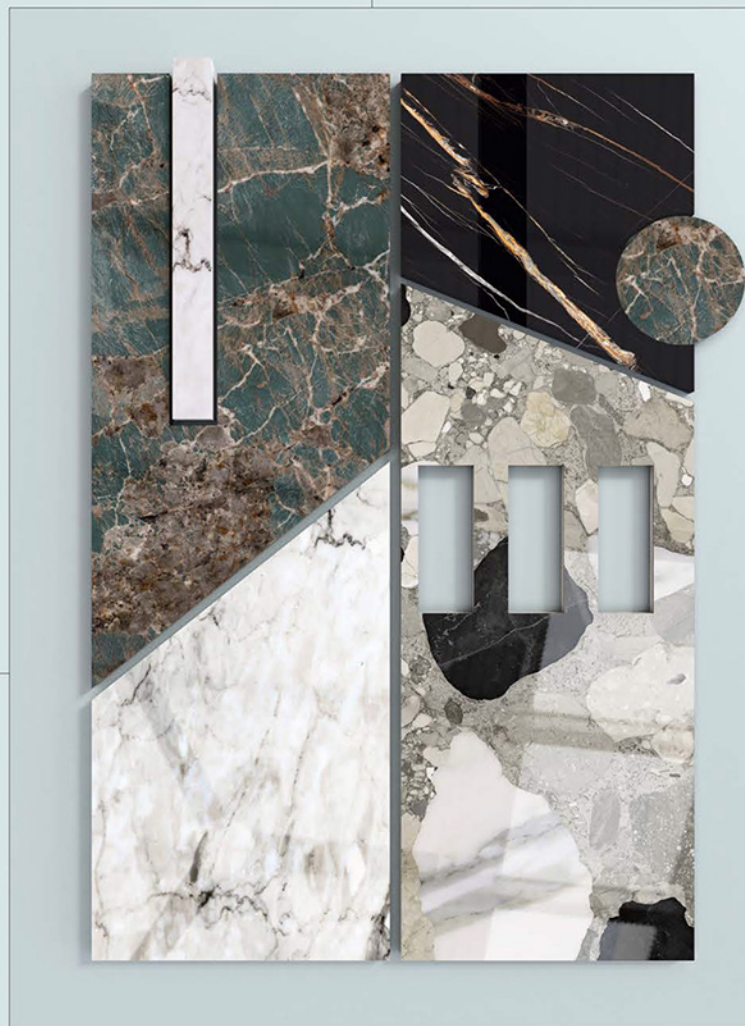

BLUEGRESS
— PORSELANO —

collection
2022-23

800x
1600mm

**GLOSSY
FINISH**

**Surfaces with
an authentic
natural
character**

Bluezone
WALL & VITRIFIED

AT THE CENTER OF DESIGN

Designed by Bluegress, the showroom is an art gallery where ceramic surfaces are displayed in all their beauty, aesthetic, and technological excellence, an ideal setting for the work and meetings of architects, interior designers, and end users.