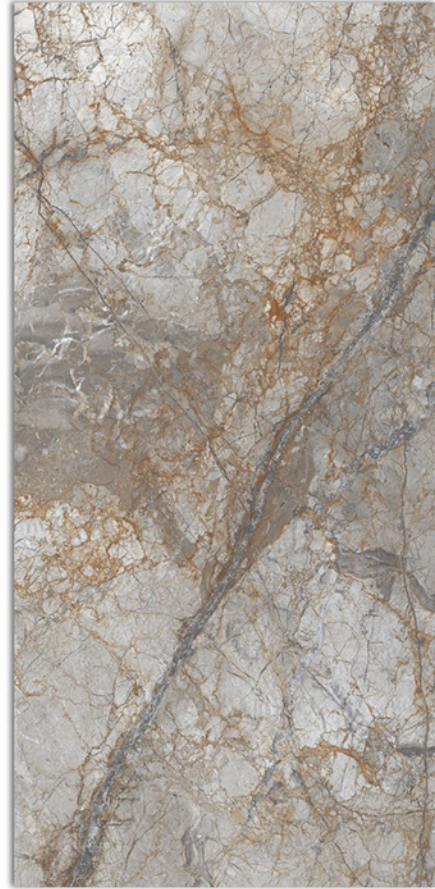

9mm THICKNESS

80x160 cm

ATHENA GREY
FINISH - GLOSSY

BLUEGRESS