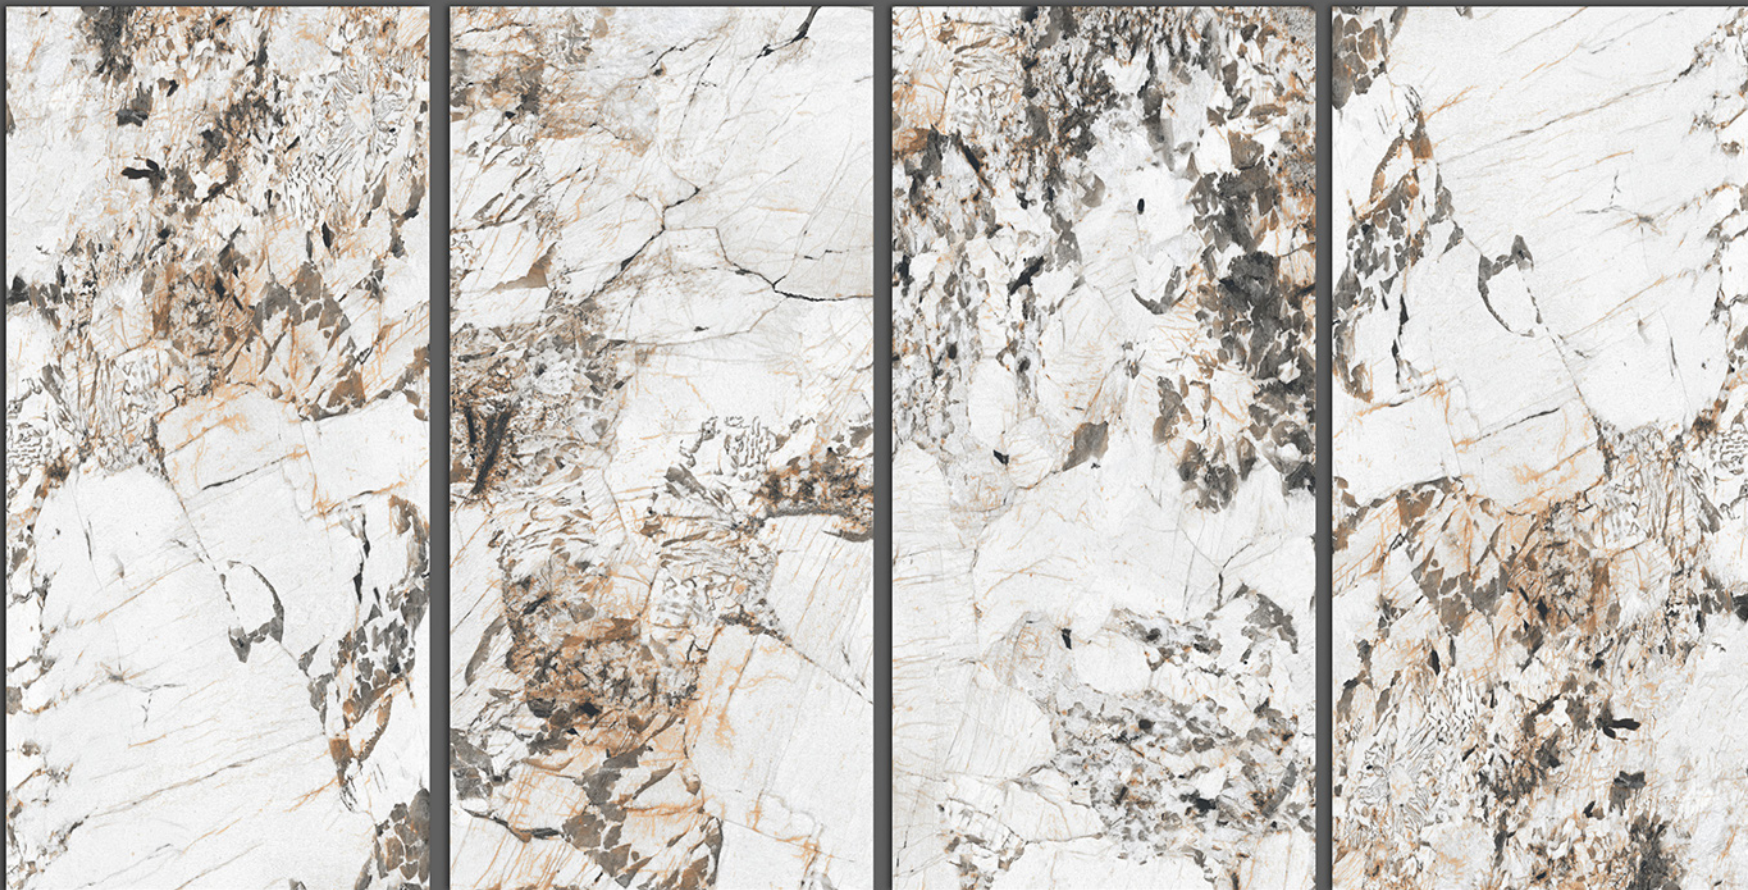

9 mm THICKNESS

80x160 cm

BLUGRASS

ALEXA WHITE

FINISH - GLOSSY