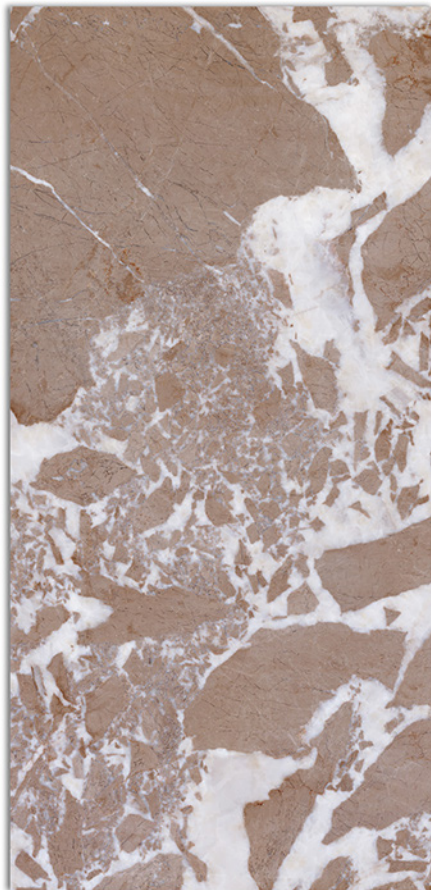

9mm THICKNESS

80x160 cm

DALMATIAN BROWN

FINISH - GLOSSY

BLUEGRES