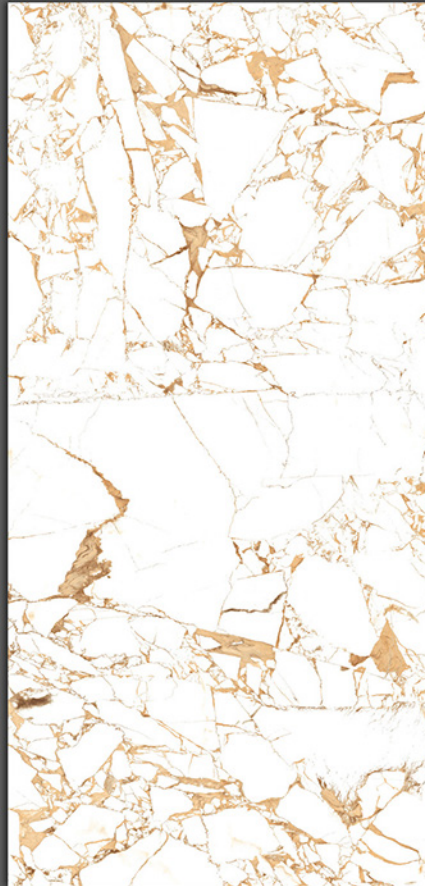

9 mm THICKNESS

80x160 cm

BLUGRASS

DRAGON GOLD

FINISH - GLOSSY