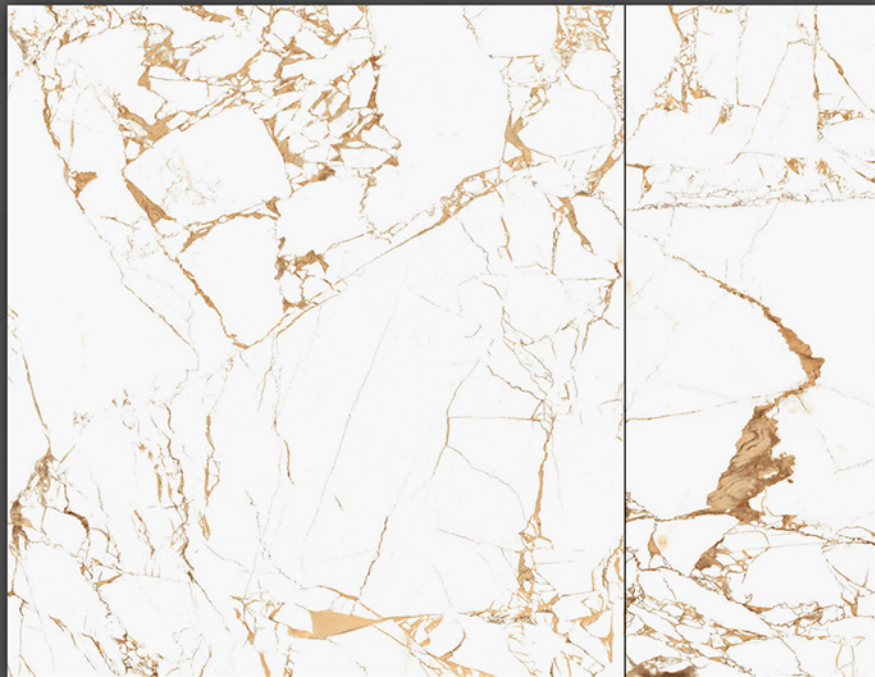

800x1600 mm

9mm THICKNESS

80x160 cm

DOLCE VITA CREMA

FINISH - GLOSSY

BLUEGRESS

“Creations of
Ravishing
Appeal”

BLUEGRASS
PORCELANO
an italian style