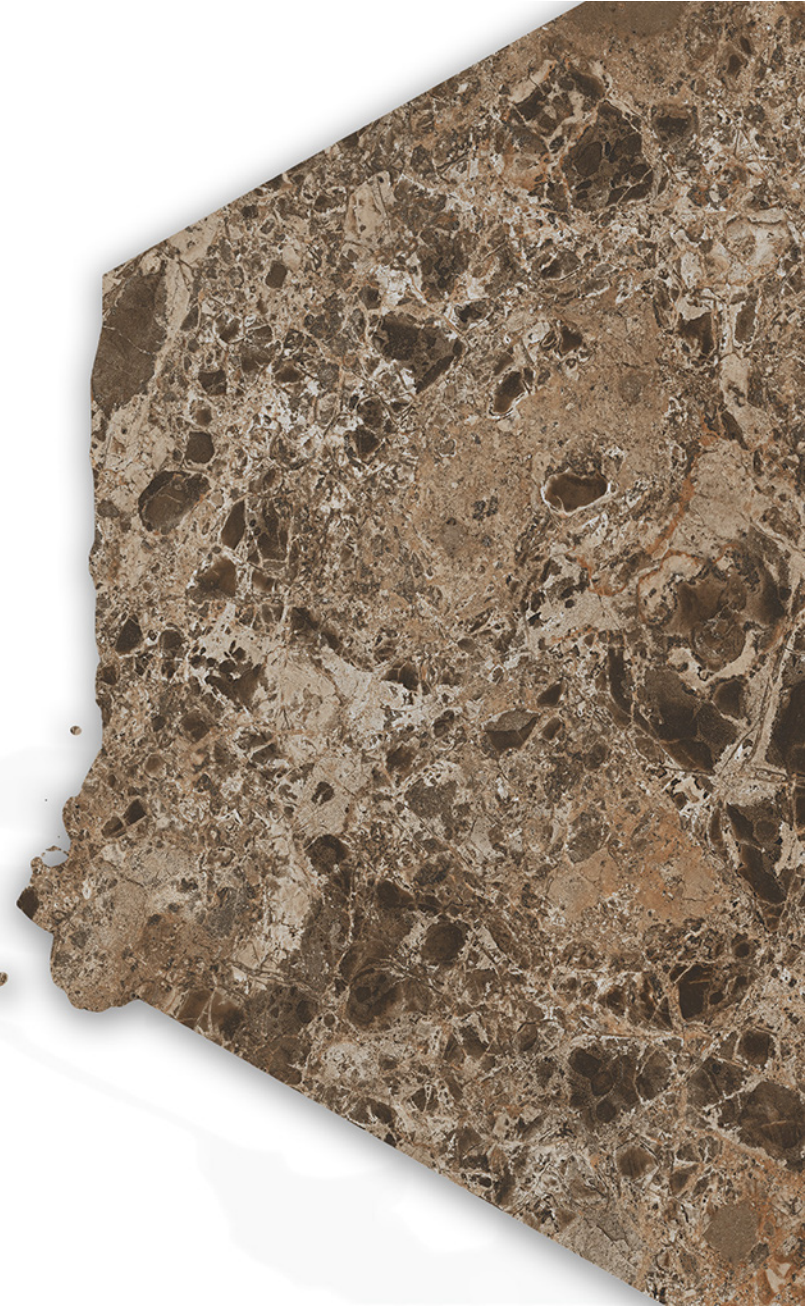

“Creations of
Ravishing
Appeal”

800x1600 mm