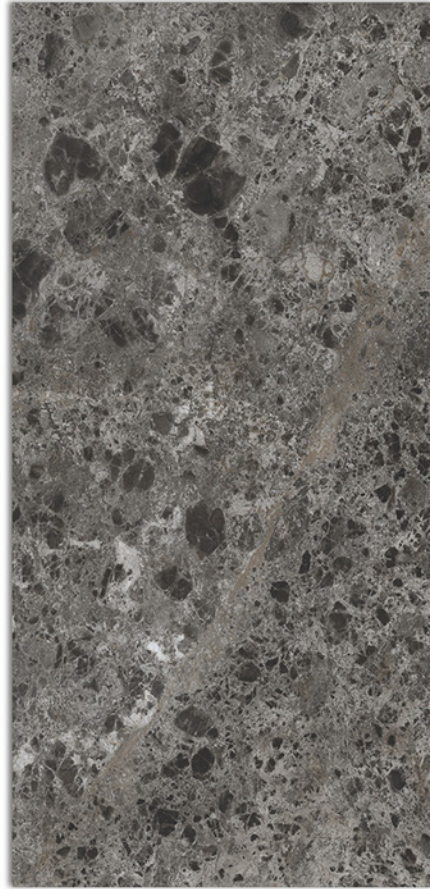

80x160 cm

CEPPO ANTICO CHOCO

FINISH - GLOSSY

BEIGE

GREY

BLUEGRES

BLUEGRASS
PORSELANO
an italian style

“Creations of
Ravishing
Appeal”

800x1600 mm

9 mm THICKNESS

80x160 cm

CHORUS OAT

FINISH - GLOSSY

BLUEGRASS

9 mm THICKNESS

80x160 cm