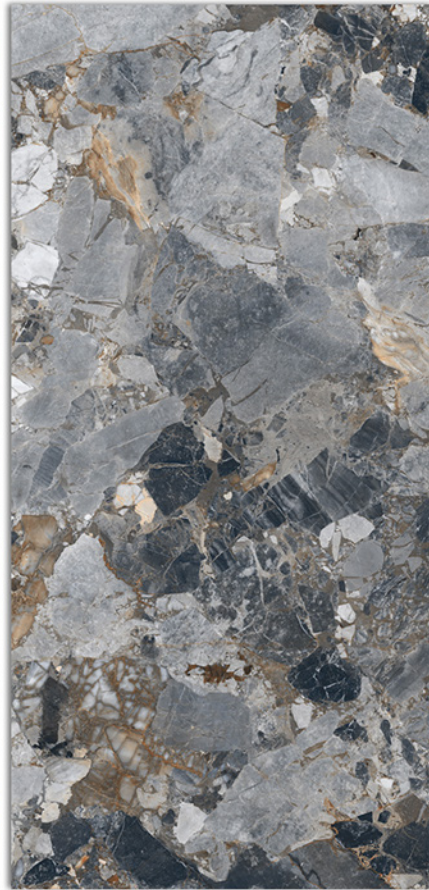

9mm THICKNESS

80x160 cm

CARPE DIEM NAVY

FINISH - GLOSSY

BLUEGRES