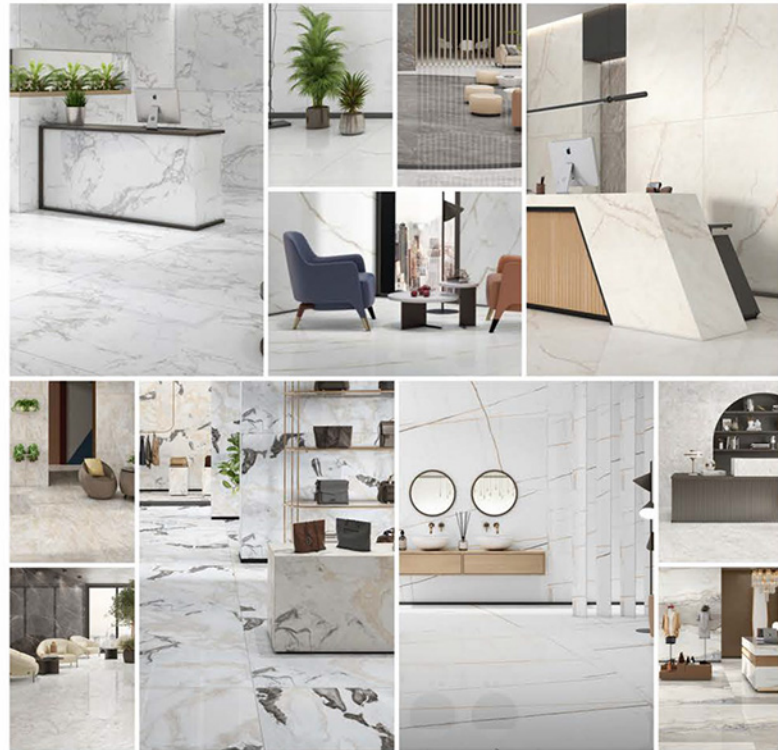

Surface Glossy

This refined glossy and reflective finish illuminates the marble-effect surface with sharp reflections, enhancing every graphic detail.

BLUEGRESS
— PORCELANO —