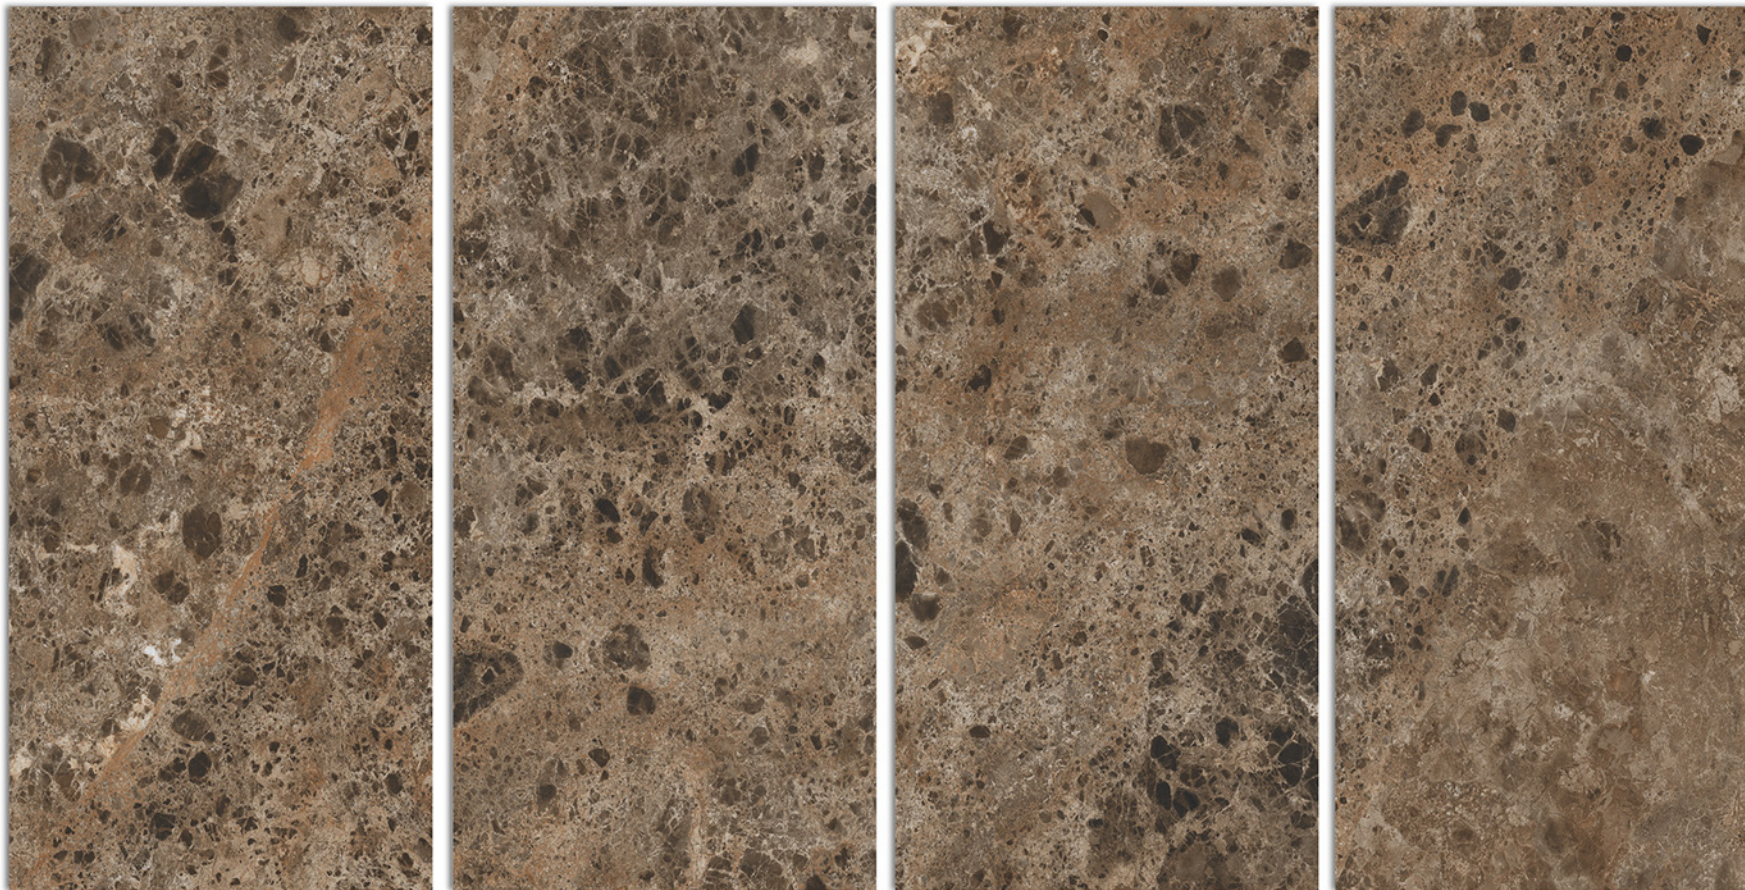

9mm THICKNESS

80x160 cm

CEPPO ANTICO CHOCO

FINISH - GLOSSY

BLUEGRES