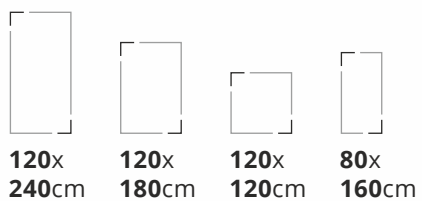

ARMANI OLIV

120x 240cm **120x 180cm** **120x 120cm** **80x 160cm**

Random **3**
Thickness **9mm**
Finish **Glossy**

Also Available in 60x120cm & 60x60cm

Available Finishes: Glossy, Matt & Carving