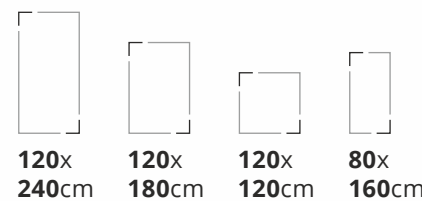

VICTORIA CREMA

Random
4
Thickness
9mm
Finish
Glossy

Also Available in 60x120cm & 60x60cm

Available Finishes: Glossy, Matt & Carving