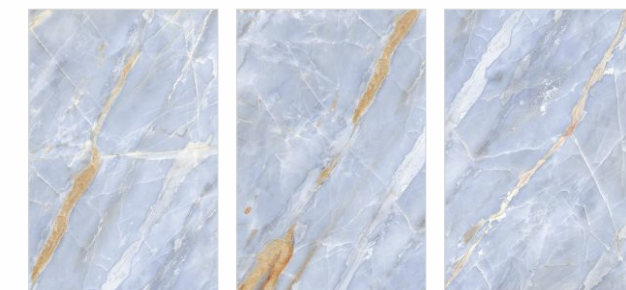

LIVERPOOL SKY

				Random 3 Thickness 9mm Finish High Gloss
120x 240cm	120x 180cm	120x 120cm	80x 160cm	

Also Available in 60x120cm & 60x60cm

Bluezone Vitrified