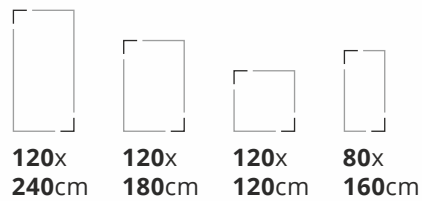

NOVELLE GRISS

Random
3
Thickness
9mm
Finish
Matt

Also Available in 60x120cm & 60x60cm

Available Finishes: Glossy, Matt & Carving