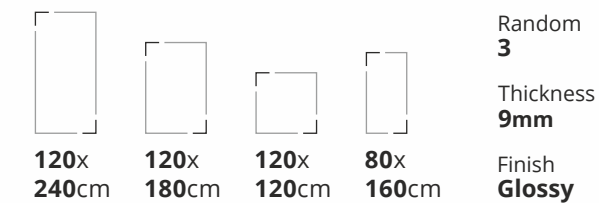

Porcelain Slabs

Bluezone Vitrified

Preview : Volcas Natural
 Size : 120x180cm
 Finish : Glossy

Porcelain Slabs

VOLCAS NATURAL

Also Available in 60x120cm & 60x60cm

Available Finishes: Glossy, Matt & Carving

ZEFIRO CREMA

Also Available in 60x120cm & 60x60cm

Available Finishes: Glossy, Matt & Carving

Bluezone Vitrified

Preview : Filito Rosso Dove
Size : 120x180cm
Finish : Glossy

Porcelain Slabs

Bluezone Vitrified

FILITO ROSSO DOVE