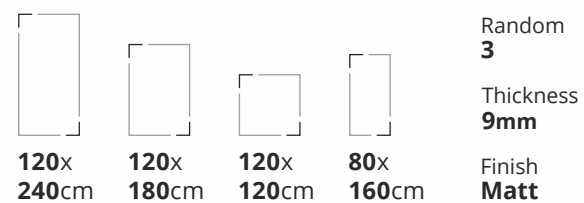

OCEAN BIANCO

Also Available in 60x120cm & 60x60cm

Available Finishes: Glossy, Matt & Carving

OCEAN GREY

Also Available in 60x120cm & 60x60cm

Available Finishes: Glossy, Matt & Carving

OCEAN NERO

Also Available in 60x120cm & 60x60cm