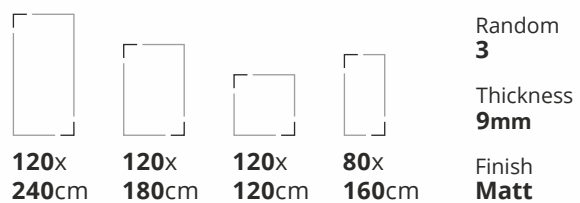

SERENA CREMA

Also Available in 60x120cm & 60x60cm