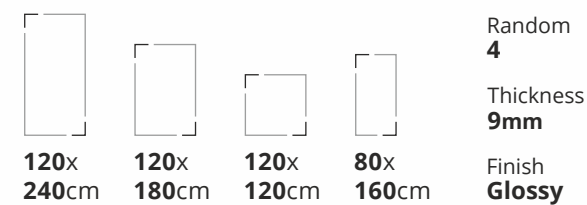

SORRENTO BEIGE

Also Available in 60x120cm & 60x60cm

Available Finishes: Glossy, Matt & Carving