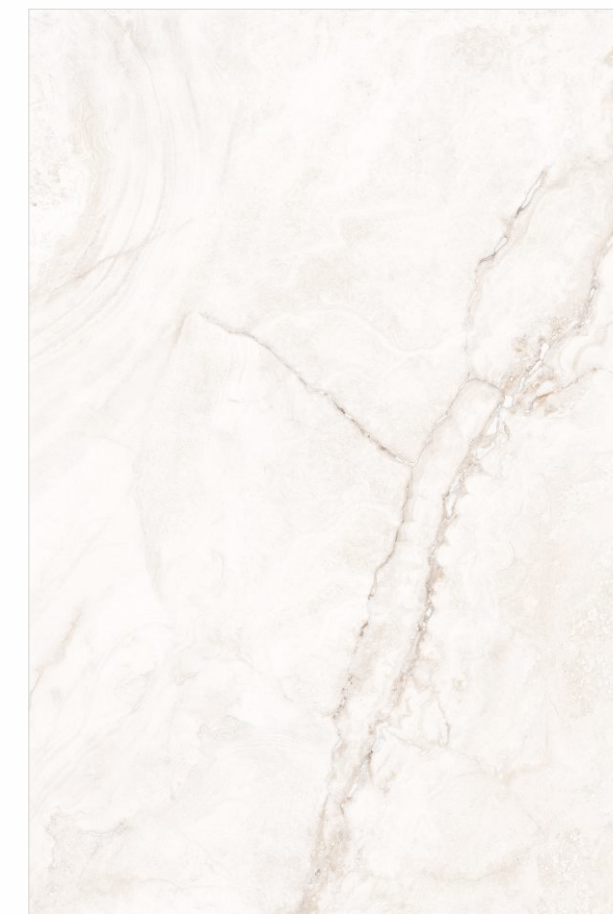

Porcelain Slabs

Bluezone Vitrified

Preview : Volcas Natural
 Size : 120x180cm
 Finish : Glossy

Porcelain Slabs

VOLCAS NATURAL

Also Available in 60x120cm & 60x60cm

Available Finishes: Glossy, Matt & Carving

ZEFIRO CREMA