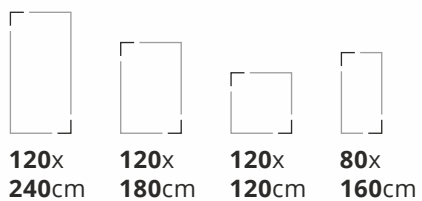

VICTORIA GREY

Random
4
Thickness
9mm
Finish
Glossy

Also Available in 60x120cm & 60x60cm

Available Finishes: Glossy, Matt & Carving