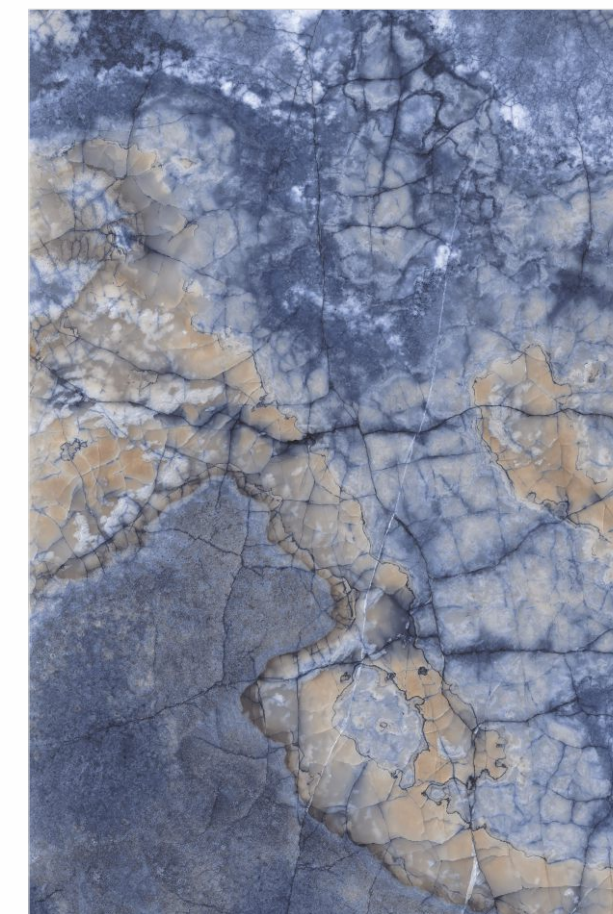

AZUL BAHIA

				Random 3
120x 240cm	120x 180cm	120x 120cm	80x 160cm	Thickness 9mm
				Finish High Gloss

Also Available in 60x120cm & 60x60cm

Bluezone Vitrified