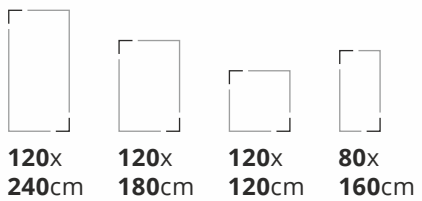

NOVELLE GREY

Random
3
Thickness
9mm
Finish
Matt

Also Available in 60x120cm & 60x60cm

Available Finishes: Glossy, Matt & Carving