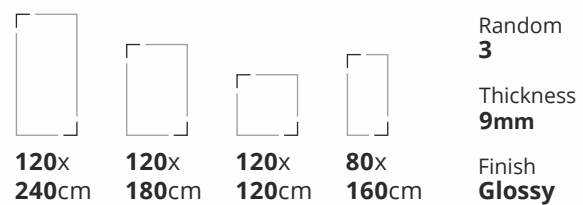

BOITTOCHINO LIGHT

Also Available in 60x120cm & 60x60cm

Available Finishes: Glossy, Matt & Carving