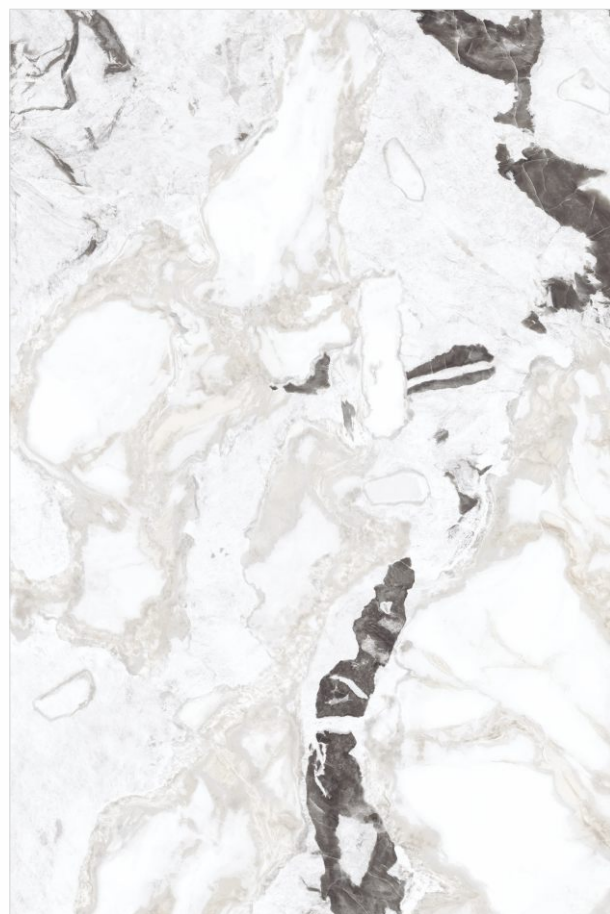

Also Available in 60x120cm & 60x60cm

Available Finishes: Glossy, Matt & Carving

Bluezone Vitrified

OYSTER PEARL

 Random
3
 Thickness
9mm
 Finish
Glossy

Also Available in 60x120cm & 60x60cm

Available Finishes: Glossy, Matt & Carving