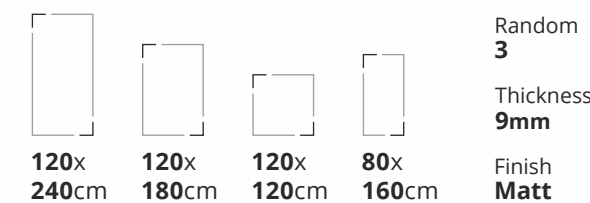

CALIZA LATTE

Also Available in 60x120cm & 60x60cm

Available Finishes: Glossy, Matt & Carving

Porcelain Slabs

Bluezone Vitriified