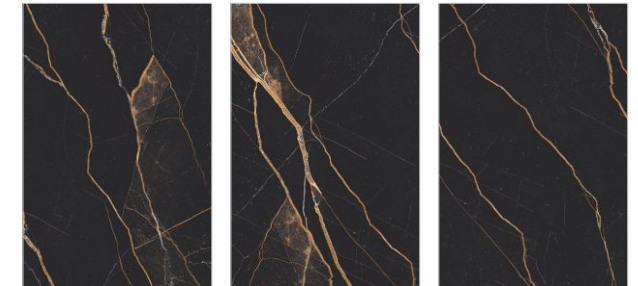

LIZARD CHOCO

Random
3
Thickness
9mm
Finish
High Gloss

Also Available in 60x120cm & 60x60cm

LIZARD BLACK

Random
3
Thickness
9mm
Finish
High Gloss

Also Available in 60x120cm & 60x60cm