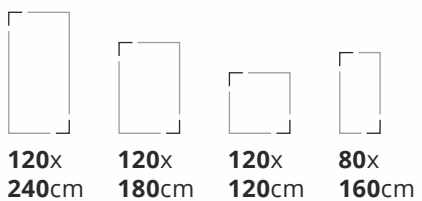

VICTORIA BEIGE

Random
4
Thickness
9mm
Finish
Glossy

Also Available in 60x120cm & 60x60cm

Available Finishes: Glossy, Matt & Carving