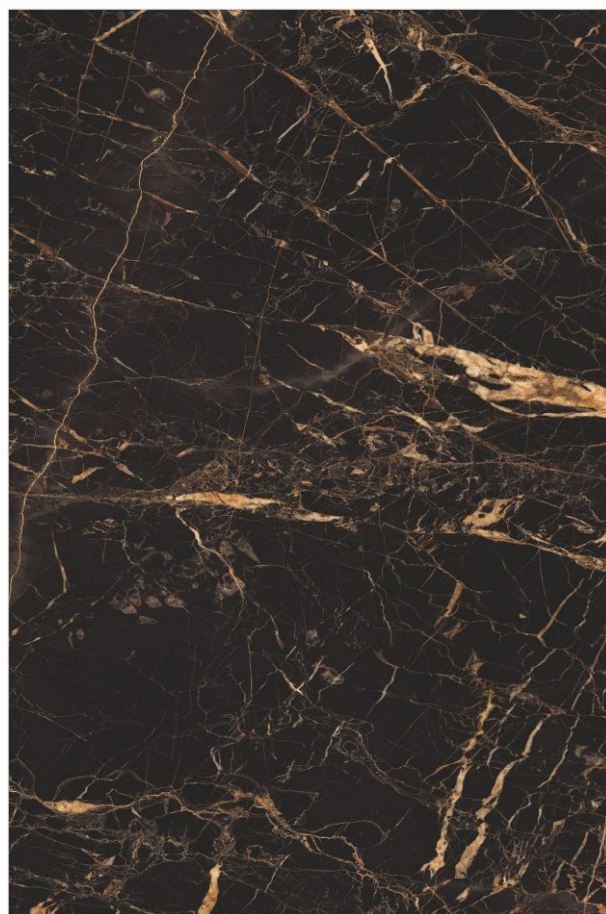

Random **3**
Thickness **9mm**
Finish **High Gloss**

Also Available in 60x120cm & 60x60cm

Preview : Golden Black
Size : 120x180cm
Finish : High Gloss

Porcelain Slabs

Bluezone Vitrified

GOLDEN BLACK

120x 240cm **120x 180cm** **120x 120cm** **80x 160cm**