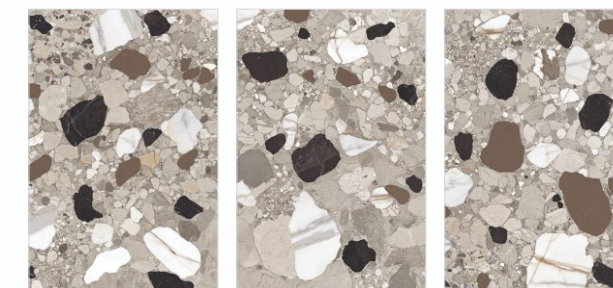

CAIRO STONE NATURAL

				Random 3
120x 240cm	120x 180cm	120x 120cm	80x 160cm	Thickness 9mm
				Finish High Gloss

Also Available in 60x120cm & 60x60cm

Bluezone Vitrified