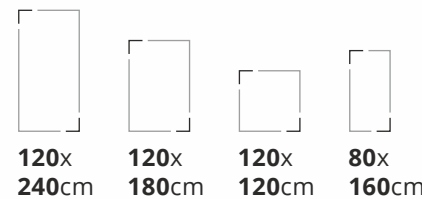

ORLANDO BIANCO

Random
3
Thickness
9mm
Finish
Matt

Also Available in 60x120cm & 60x60cm

Available Finishes: Glossy, Matt & Carving