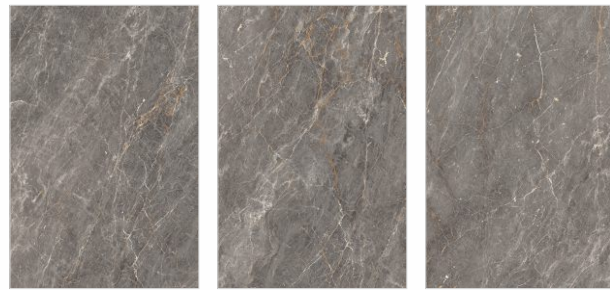

ISTANBUL STEEL

120x 240cm   **120x 180cm**   **120x 120cm**   **80x 160cm**

Random **3**
Thickness **9mm**
Finish **Glossy**

Also Available in 60x120cm & 60x60cm

Available Finishes: Glossy, Matt & Carving

ISTANBUL ARGENTA

120x 240cm   **120x 180cm**   **120x 120cm**   **80x 160cm**

Random **3**
Thickness **9mm**
Finish **Glossy**

Also Available in 60x120cm & 60x60cm

Available Finishes: Glossy, Matt & Carving

ISTANBUL CREMA

120x 240cm   **120x 180cm**   **120x 120cm**   **80x 160cm**

Random **3**
Thickness **9mm**
Finish **Glossy**

Also Available in 60x120cm & 60x60cm

Available Finishes: Glossy, Matt & Carving

ISTANBUL SEPIA

120x 240cm   **120x 180cm**   **120x 120cm**   **80x 160cm**

Random **3**
Thickness **9mm**
Finish **Glossy**

Also Available in 60x120cm & 60x60cm

Available Finishes: Glossy, Matt & Carving

Porcelain Slabs

Bluezone Vitrified