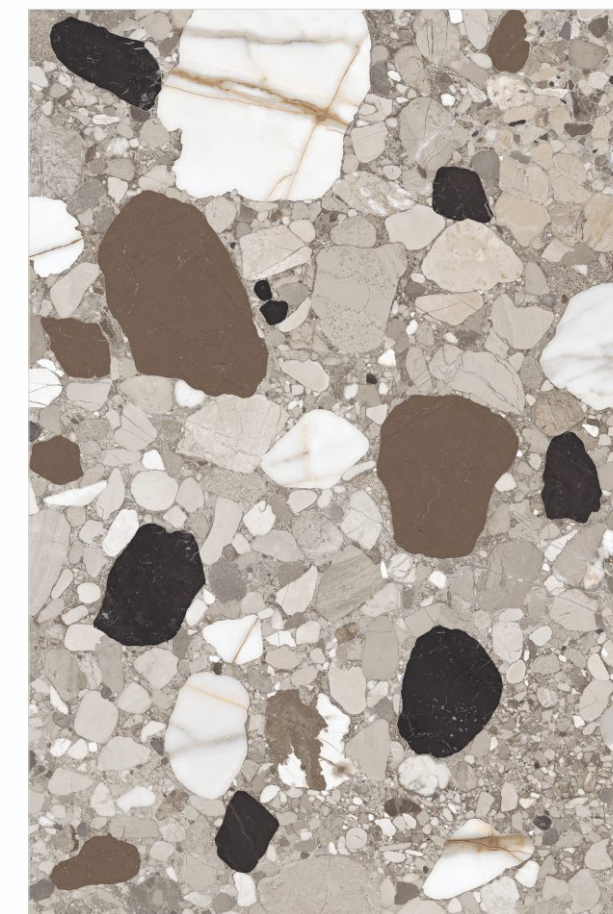

CAIRO STONE NATURAL

				Random 3
120x 240cm	120x 180cm	120x 120cm	80x 160cm	Thickness 9mm
				Finish High Gloss

Also Available in 60x120cm & 60x60cm

Bluezone Vitrified