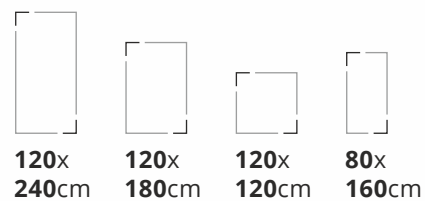

120x 240cm **120x 180cm** **120x 120cm** **80x 160cm**

Random **3**
Thickness **9mm**
Finish **High Gloss**

Also Available in 60x120cm & 60x60cm

EMERALD PEARL

120x 240cm **120x 180cm** **120x 120cm** **80x 160cm**

Random **3**
Thickness **9mm**
Finish **High Gloss**

Also Available in 60x120cm & 60x60cm

Preview : Golden Black
Size : 120x180cm
Finish : High Gloss

Porcelain Slabs

Bluezone Vitrified

GOLDEN BLACK

120x 240cm **120x 180cm** **120x 120cm** **80x 160cm**