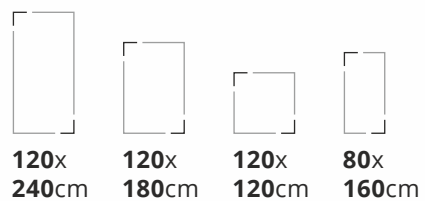

Also Available in 60x120cm & 60x60cm

FLOORS

- < 101 TO 106
- < 201 TO 206
- < 301 TO 306
- < 401 TO 406
- < 501 TO 506
- < 601 TO 606

- < 601 TO 606
- < 501 TO 506
- < 401 TO 406
- < 301 TO 306
- < 201 TO 206
- < 101 TO 106

FLOORS

Preview : Mako Black
Size : 120x180cm
Finish : High Gloss

Porcelain Slabs

Bluezone Vitrified

MAKO BLACK

120x 240cm **120x 180cm** **120x 120cm** **80x 160cm**

Random **3**
Thickness **9mm**
Finish **High Gloss**

Also Available in 60x120cm & 60x60cm

ORIENTAL BLACK

120x 240cm **120x 180cm** **120x 120cm** **80x 160cm**

Random **3**
Thickness **9mm**
Finish **High Gloss**

Also Available in 60x120cm & 60x60cm

SAINT LAURENT

120x 240cm **120x 180cm** **120x 120cm** **80x 160cm**

Random **3**
Thickness **9mm**
Finish **High Gloss**

Also Available in 60x120cm & 60x60cm

EMERALD PEARL

120x 240cm **120x 180cm** **120x 120cm** **80x 160cm**