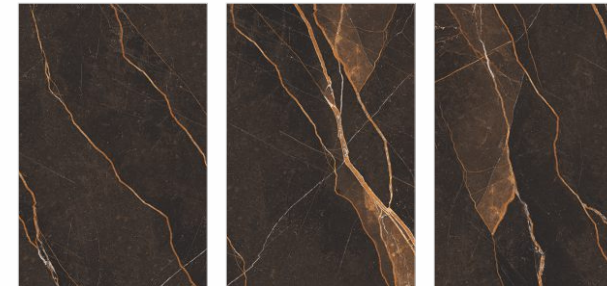

LIZARD CHOCO

Random
3
Thickness
9mm
Finish
High Gloss

Also Available in 60x120cm & 60x60cm

LIZARD BLACK

Random
3
Thickness
9mm
Finish
High Gloss

Also Available in 60x120cm & 60x60cm