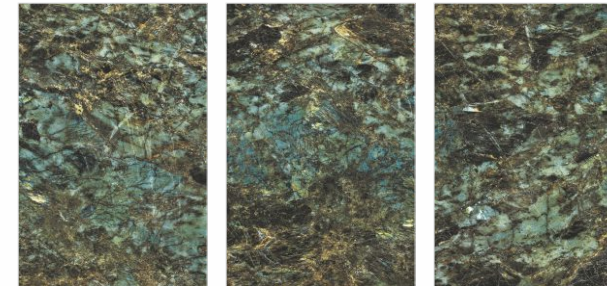

LAMURIAN MULTY

Random **3**
Thickness **9mm**
Finish **High Gloss**

Also Available in 60x120cm & 60x60cm