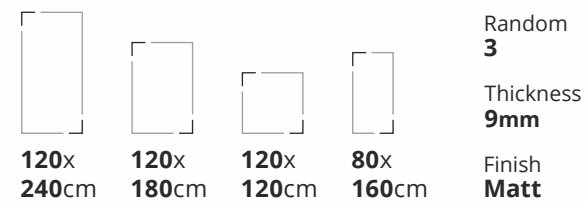

SUBWAY CREMA

Also Available in 60x120cm & 60x60cm

Available Finishes: Glossy, Matt & Carving