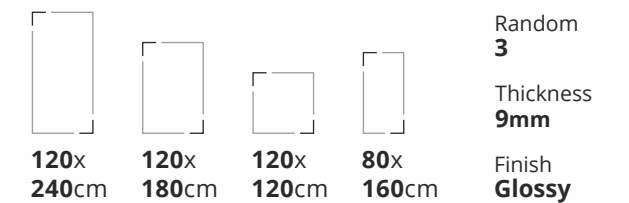

Porcelain Slabs

ESPRESSO GREY

Also Available in 60x120cm & 60x60cm

Available Finishes: Glossy, Matt & Carving

ESPRESSO SILVER

Also Available in 60x120cm & 60x60cm

Available Finishes: Glossy, Matt & Carving

Bluezone Vitrified