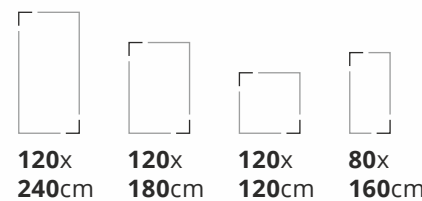

ARMANI ROZIYA

120x 240cm **120x 180cm** **120x 120cm** **80x 160cm**

Random **3**
Thickness **9mm**
Finish **Glossy**

Also Available in 60x120cm & 60x60cm

Available Finishes: Glossy, Matt & Carving