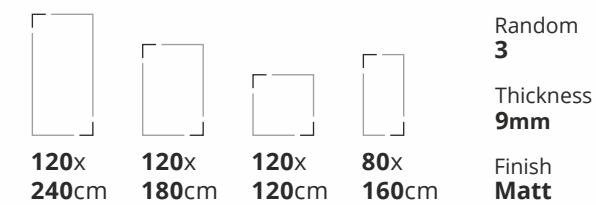

DOLOMITE GREY

Also Available in 60x120cm & 60x60cm

Available Finishes: Glossy, Matt & Carving

Bluezone Vitrified