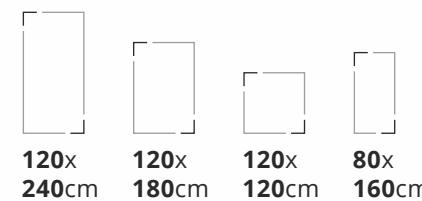

ARMANI BIANCO

120x 240cm **120x 180cm** **120x 120cm** **80x 160cm**

Random **3**
Thickness **9mm**
Finish **Glossy**

Also Available in 60x120cm & 60x60cm

Available Finishes: Glossy, Matt & Carving

Porcelain Slabs

Bluezone Vitriified