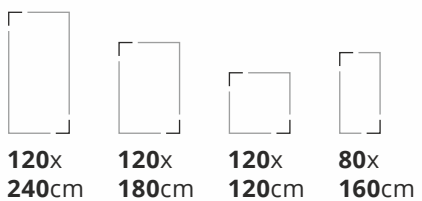

RALPH CREMA

Random
3
Thickness
9mm
Finish
Glossy

Also Available in 60x120cm & 60x60cm

Available Finishes: Glossy, Matt & Carving