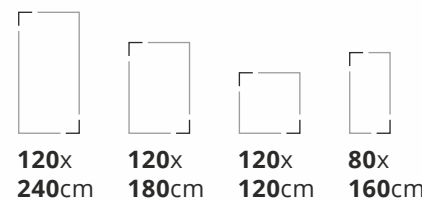

ROYAL BEIGE

Random
4
Thickness
9mm
Finish
Glossy

Also Available in 60x120cm & 60x60cm

Available Finishes: Glossy, Matt & Carving

MESSINA BIANCO

Random
4
Thickness
9mm
Finish
Glossy

Also Available in 60x120cm & 60x60cm