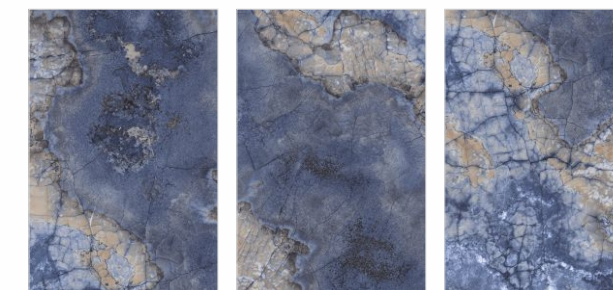

AZUL BAHIA

				Random 3
120x 240cm	120x 180cm	120x 120cm	80x 160cm	Thickness 9mm
				Finish High Gloss

Also Available in 60x120cm & 60x60cm

Bluezone Vitrified