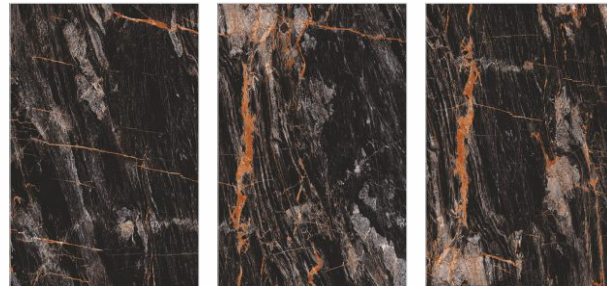

BELVEDERE WINE

Random **4**
Thickness **9mm**
Finish **High Gloss**

Also Available in 60x120cm & 60x60cm