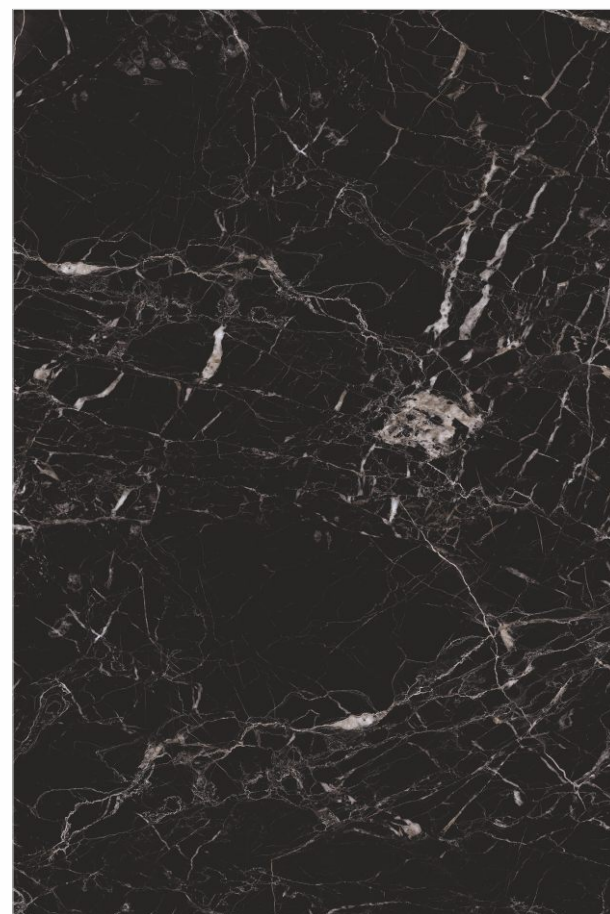

GOLDEN WHITE

120x 240cm **120x 180cm** **120x 120cm** **80x 160cm**

Also Available in 60x120cm & 60x60cm

Random
3
Thickness
9mm
Finish
High Gloss