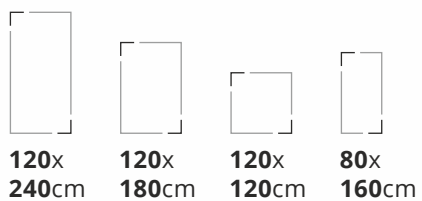

ROYAL BEIGE

Random
4
Thickness
9mm
Finish
Glossy

Also Available in 60x120cm & 60x60cm

Available Finishes: Glossy, Matt & Carving