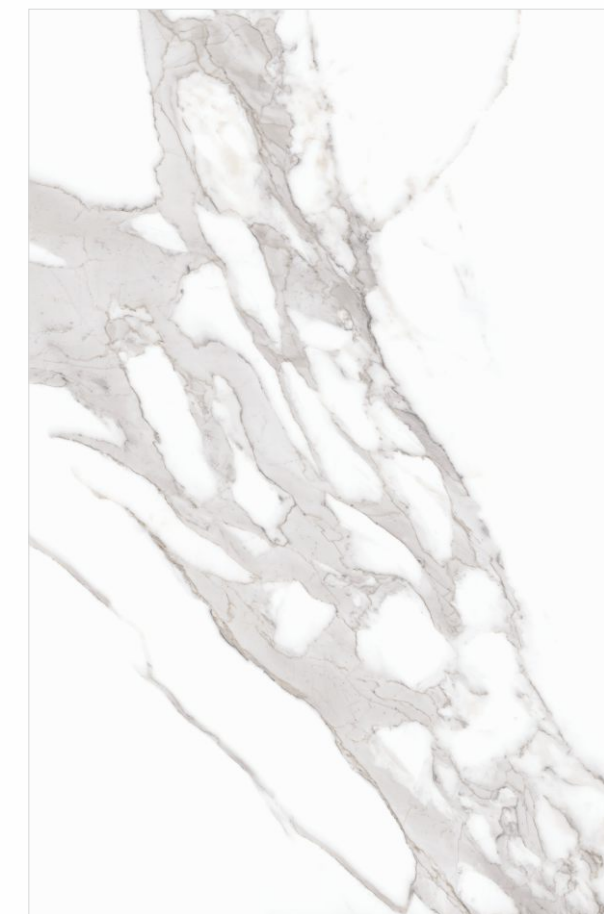

VERSACE WHITE

				Random 3
120x	120x	120x	80x	Thickness 9mm
240cm	180cm	120cm	160cm	Finish Glossy

Also Available in 60x120cm & 60x60cm

Available Finishes: Glossy, Matt & Carving

Bluezone Vitrified