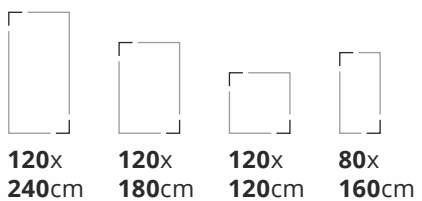

ALUMINO PEWTER

Also Available in 60x120cm & 60x60cm

Available Finishes: Glossy, Matt & Carving

Preview : Subway Griss
Size : 120x180cm
Finish : Matt

Porcelain Slabs

Bluezone Vitrified

SUBWAY BIANCO

Random
3
Thickness
9mm
Finish
Matt