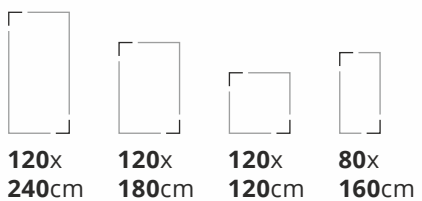

				Random 3
120x	120x	120x	80x	Thickness 9mm
240cm	180cm	120cm	160cm	Finish Glossy

Also Available in 60x120cm & 60x60cm

Available Finishes: Glossy, Matt & Carving

Bluezone Vitrified

ARMANI BEIGE

120x 240cm **120x 180cm** **120x 120cm** **80x 160cm**