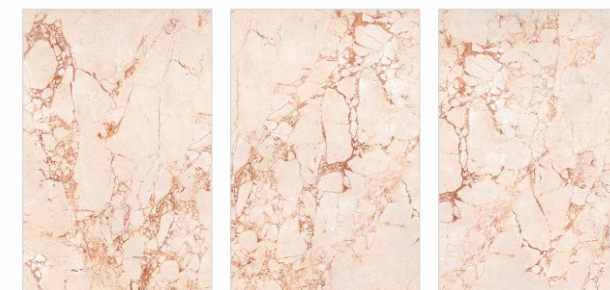

Also Available in 60x120cm & 60x60cm

Available Finishes: Glossy, Matt & Carving

CRYSTAL CLASSIC

 Random
3
 Thickness
9mm
 Finish
Glossy

Also Available in 60x120cm & 60x60cm

Available Finishes: Glossy, Matt & Carving