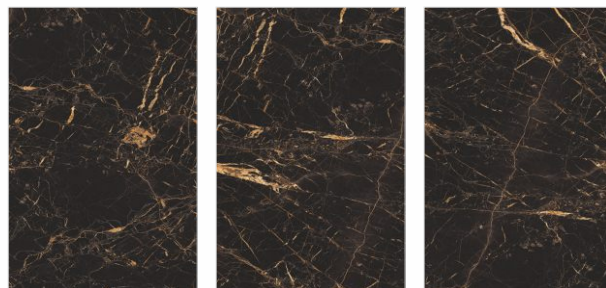

Random **3**
Thickness **9mm**
Finish **High Gloss**

Also Available in 60x120cm & 60x60cm

Preview : Golden Black
Size : 120x180cm
Finish : High Gloss

Porcelain Slabs

Bluezone Vitrified

GOLDEN BLACK

120x 240cm **120x 180cm** **120x 120cm** **80x 160cm**