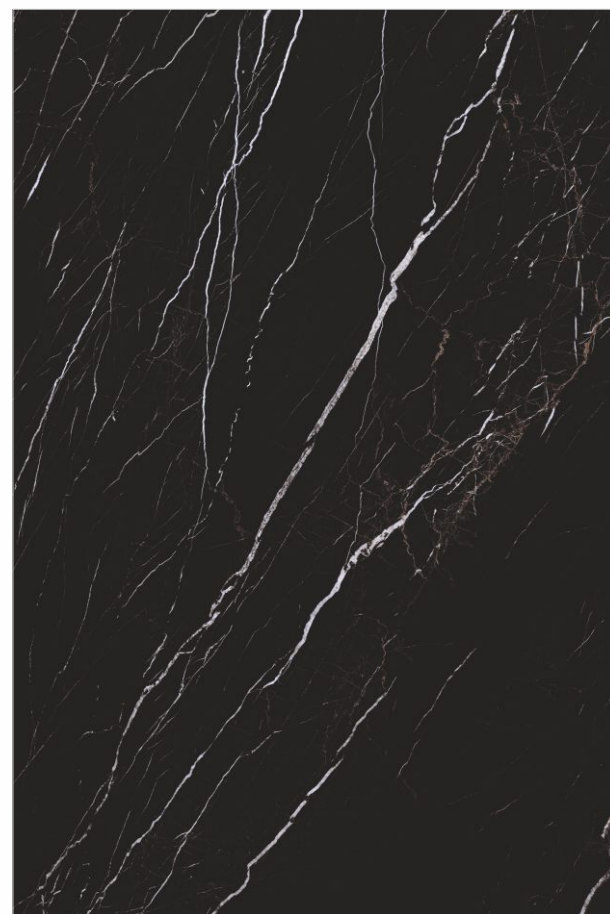

ORIENTAL BLACK

120x 240cm **120x 180cm** **120x 120cm** **80x 160cm**

Random **3**
Thickness **9mm**
Finish **High Gloss**

Also Available in 60x120cm & 60x60cm