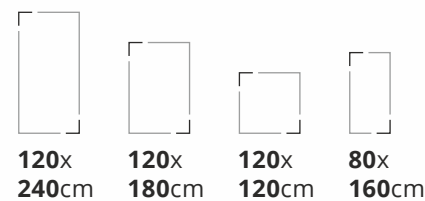

BELGIUM BLACK

120x 240cm **120x 180cm** **120x 120cm** **80x 160cm**

Also Available in 60x120cm & 60x60cm

Random
3
Thickness
9mm
Finish
High Gloss