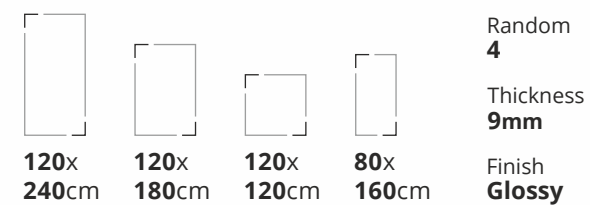

BURBERRY BEACH

Also Available in 60x120cm & 60x60cm

Available Finishes: Glossy, Matt & Carving