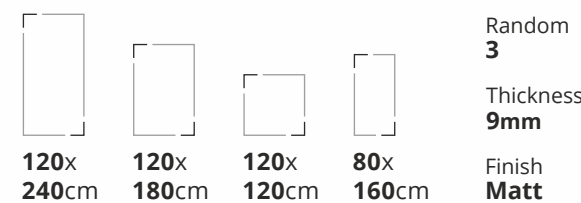

ALUMINO PEWTER

Also Available in 60x120cm & 60x60cm

Available Finishes: Glossy, Matt & Carving