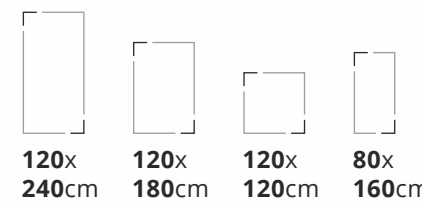

MESSINA BROWN

Random
4
Thickness
9mm
Finish
Glossy

Also Available in 60x120cm & 60x60cm

Available Finishes: Glossy, Matt & Carving