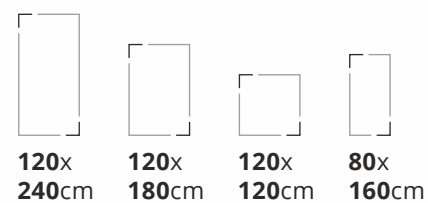

CARRARA WHITE

Random **3**
Thickness **9mm**
Finish **Glossy**

Also Available in 60x120cm & 60x60cm

Available Finishes: Glossy, Matt & Carving