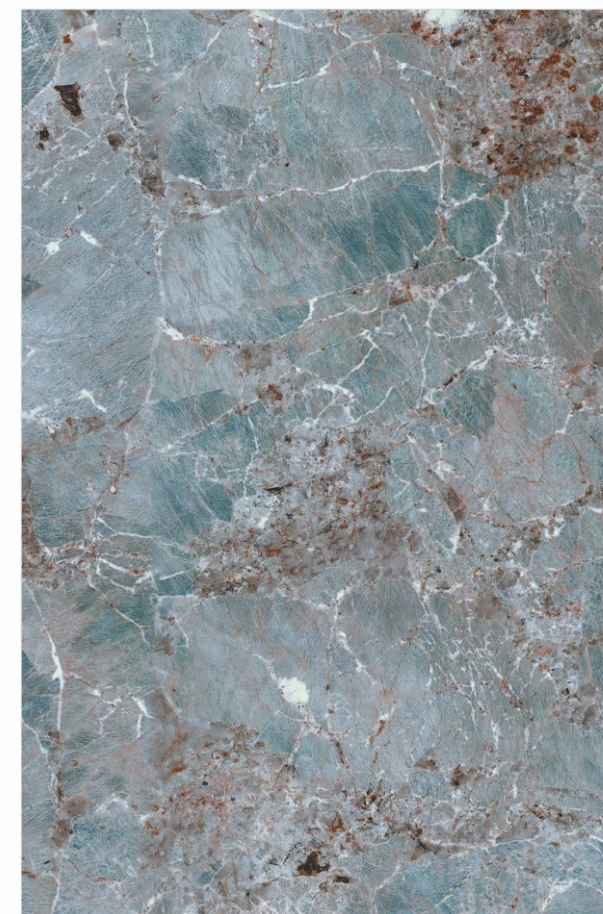

AMAZONITE AQUA

				Random 3
120x 240cm	120x 180cm	120x 120cm	80x 160cm	Thickness 9mm
				Finish High Gloss

Also Available in 60x120cm & 60x60cm