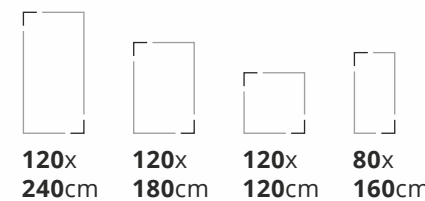

BELGIUM BLACK

120x 240cm **120x 180cm** **120x 120cm** **80x 160cm**

Also Available in 60x120cm & 60x60cm

Random
3
Thickness
9mm
Finish
High Gloss

SAHARA NOIR BLACK

120x 240cm **120x 180cm** **120x 120cm** **80x 160cm**