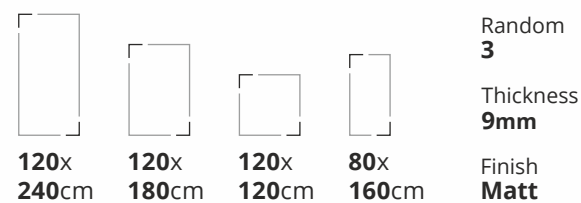

SERENA GREY

Also Available in 60x120cm & 60x60cm

Available Finishes: Glossy, Matt & Carving