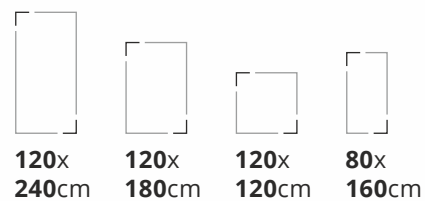

Also Available in 60x120cm & 60x60cm

FLOORS

- < 101 TO 106
- < 201 TO 206
- < 301 TO 306
- < 401 TO 406
- < 501 TO 506
- < 601 TO 606

- < 601 TO 606
- < 501 TO 506
- < 401 TO 406
- < 301 TO 306
- < 201 TO 206
- < 101 TO 106

FLOORS

Preview : Mako Black
Size : 120x180cm
Finish : High Gloss

Porcelain Slabs

Bluezone Vitrified

MAKO BLACK

120x 240cm **120x 180cm** **120x 120cm** **80x 160cm**

Random **3**
Thickness **9mm**
Finish **High Gloss**

Also Available in 60x120cm & 60x60cm

ORIENTAL BLACK

120x 240cm **120x 180cm** **120x 120cm** **80x 160cm**

Random **3**
Thickness **9mm**
Finish **High Gloss**

Also Available in 60x120cm & 60x60cm

SAINT LAURENT