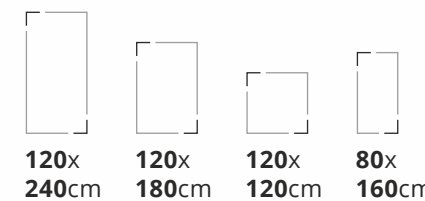

FLOORS

Preview : Mako Black
Size : 120x180cm
Finish : High Gloss

Porcelain Slabs

Bluezone Vitrified

MAKO BLACK

120x 240cm **120x 180cm** **120x 120cm** **80x 160cm**

Random **3**
Thickness **9mm**
Finish **High Gloss**

Also Available in 60x120cm & 60x60cm

ORIENTAL BLACK

120x 240cm **120x 180cm** **120x 120cm** **80x 160cm**

Random **3**
Thickness **9mm**
Finish **High Gloss**

Also Available in 60x120cm & 60x60cm

SAINT LAURENT

120x 240cm **120x 180cm** **120x 120cm** **80x 160cm**

Random **3**
Thickness **9mm**
Finish **High Gloss**

Also Available in 60x120cm & 60x60cm

EMERALD PEARL

120x 240cm **120x 180cm** **120x 120cm** **80x 160cm**