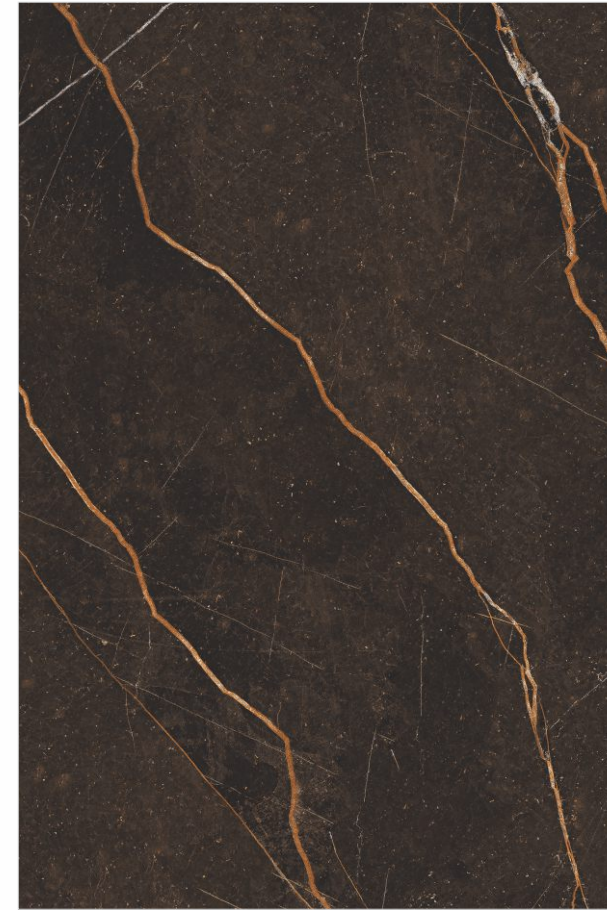

LIZARD CHOCO

Random
3
Thickness
9mm
Finish
High Gloss

Also Available in 60x120cm & 60x60cm

LIZARD BLACK

Random
3
Thickness
9mm
Finish
High Gloss

Also Available in 60x120cm & 60x60cm