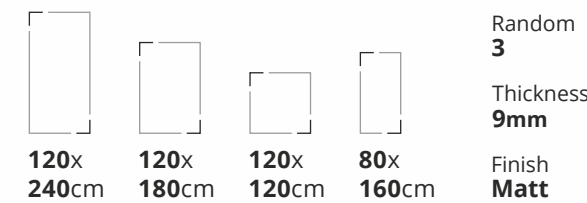

SUBWAY BRONZ

Also Available in 60x120cm & 60x60cm

Available Finishes: Glossy, Matt & Carving

Bluezone Vitrified