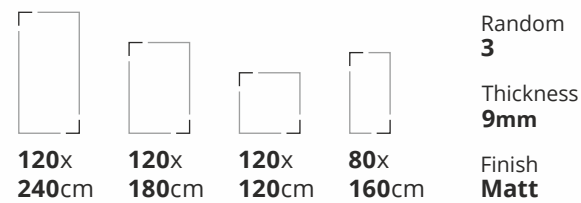

OCEAN BEIGE

Also Available in 60x120cm & 60x60cm

Available Finishes: Glossy, Matt & Carving