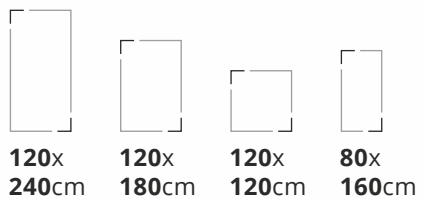

ORLANDO VERDE

Random
3
Thickness
9mm
Finish
Matt

Also Available in 60x120cm & 60x60cm

Available Finishes: Glossy, Matt & Carving