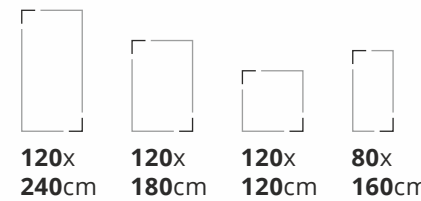

NOVELLE BROWN

Random
3
Thickness
9mm
Finish
Matt

Also Available in 60x120cm & 60x60cm

Available Finishes: Glossy, Matt & Carving