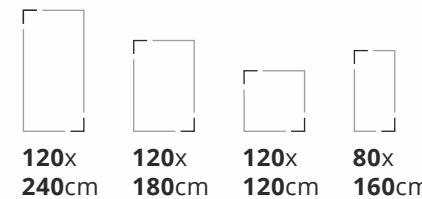

Available Finishes: Glossy, Matt & Carving

ORLANDO BIANCO

Random
3
Thickness
9mm
Finish
Matt

Also Available in 60x120cm & 60x60cm

Available Finishes: Glossy, Matt & Carving

ORLANDO GRISS

Random
3
Thickness
9mm
Finish
Matt