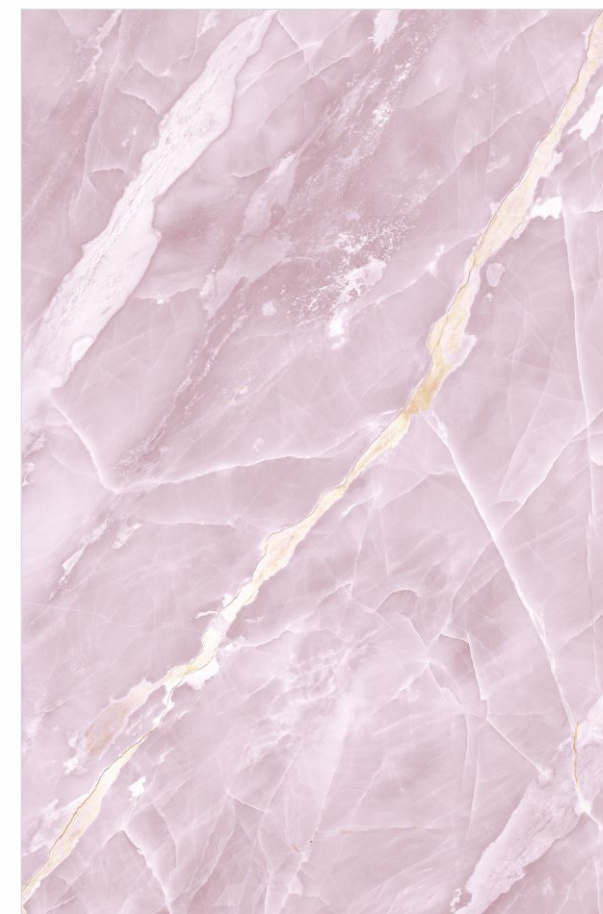

Also Available in 60x120cm & 60x60cm

Bluezone Vitrified

Preview : Liverpool Sky
 Size : 120x180cm
 Finish : High Gloss

Porcelain Slabs

LIVERPOOL PINK

				Random 3 Thickness 9mm Finish High Gloss
120x 240cm	120x 180cm	120x 120cm	80x 160cm	