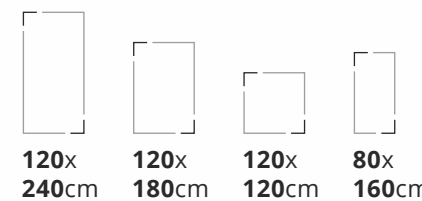

CORTEN BRONZE

Random
3
Thickness
9mm
Finish
Matt

Also Available in 60x120cm & 60x60cm

Available Finishes: Glossy, Matt & Carving

Porcelain Slabs

Bluezone Vitriified