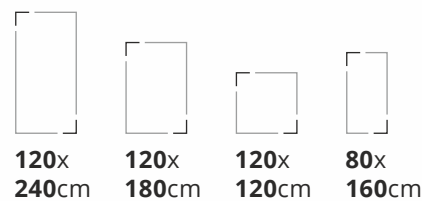

SUBWAY NERO

Random
3
Thickness
9mm
Finish
Matt

Also Available in 60x120cm & 60x60cm

Available Finishes: Glossy, Matt & Carving