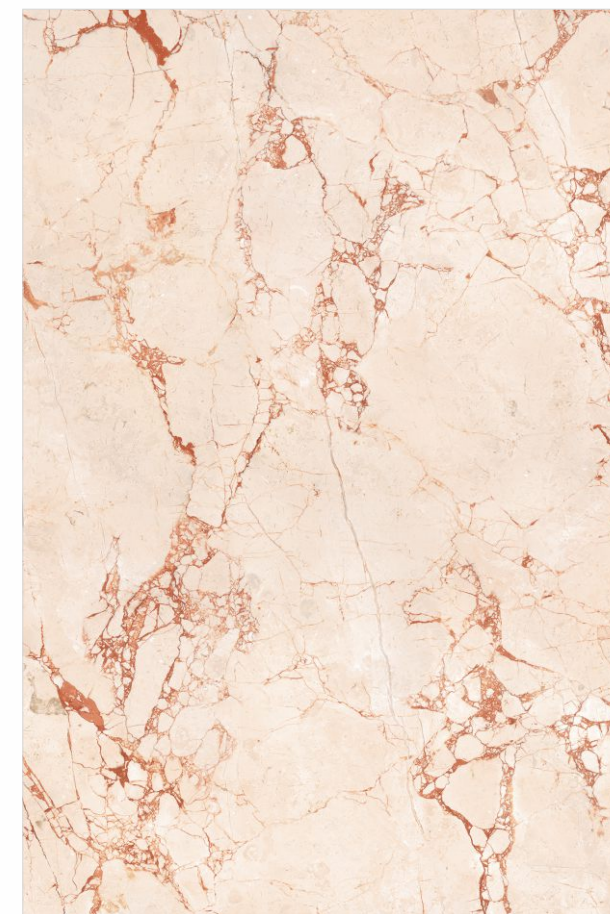

ROSALIA CREMA

 Random
4
 Thickness
9mm
 Finish
Glossy

Also Available in 60x120cm & 60x60cm

Available Finishes: Glossy, Matt & Carving

Porcelain Slabs

Bluezone Vitrified

Preview : River Natural
Size : 120x180cm
Finish : Glossy