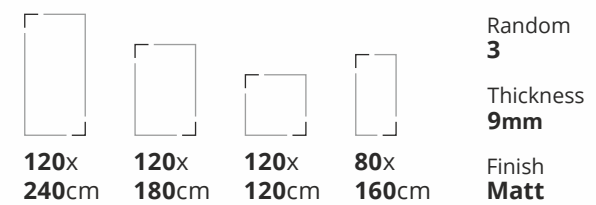

Available Finishes: Glossy, Matt & Carving

Bluezone Vitrified

Preview : Dolomite Fog
 Size : 120x180cm
 Finish : Matt

Porcelain Slabs

DOLOMITE FOG

Also Available in 60x120cm & 60x60cm

Available Finishes: Glossy, Matt & Carving