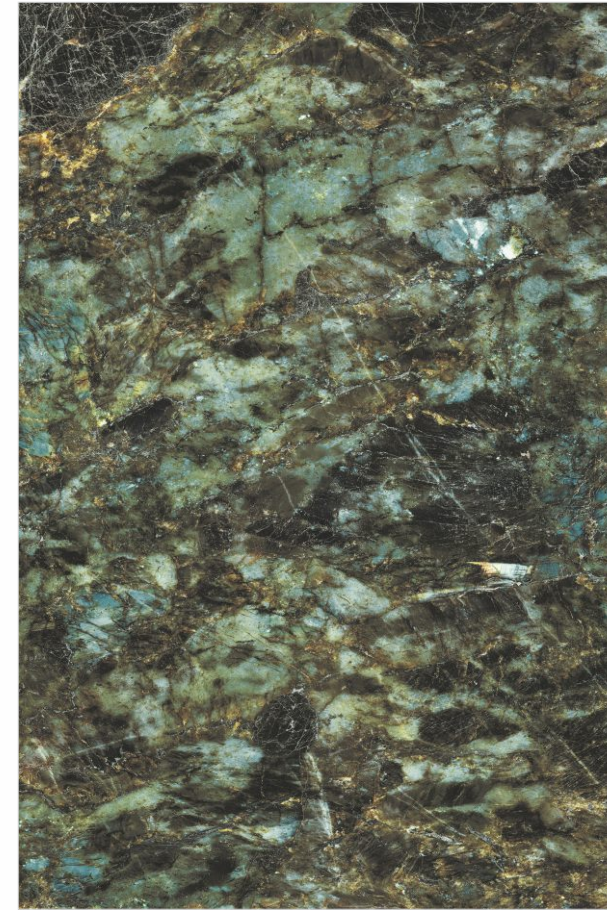

LAMURIAN MULTY

Random **3**
Thickness **9mm**
Finish **High Gloss**

Also Available in 60x120cm & 60x60cm