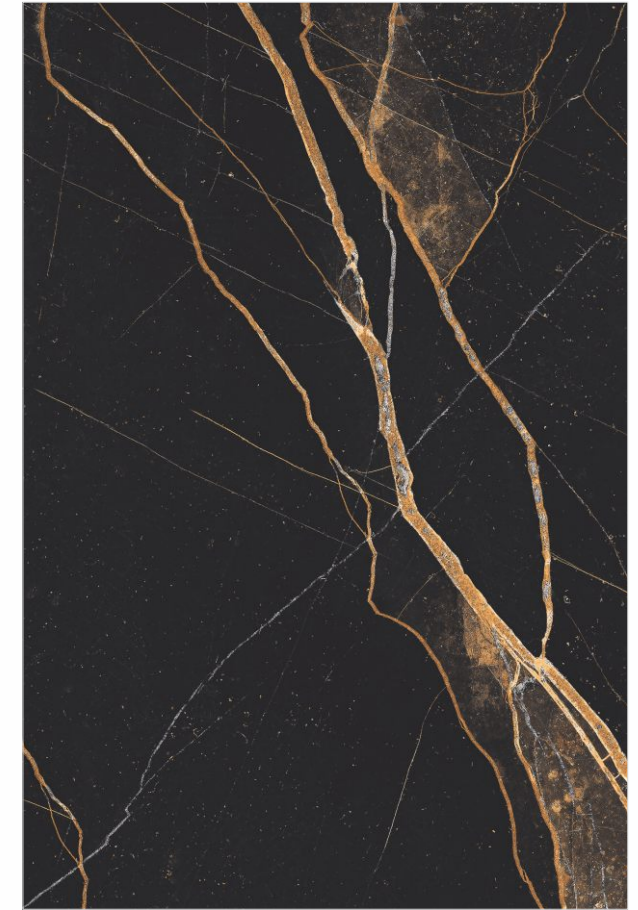

LIZARD CHOCO

Random
3
Thickness
9mm
Finish
High Gloss

Also Available in 60x120cm & 60x60cm

LIZARD BLACK

Random
3
Thickness
9mm
Finish
High Gloss

Also Available in 60x120cm & 60x60cm