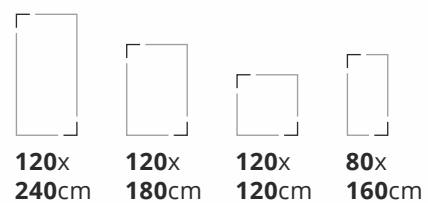

VULCANO WHITE

Random **4**
Thickness **9mm**
Finish **Glossy**

Also Available in 60x120cm & 60x60cm

Available Finishes: Glossy, Matt & Carving