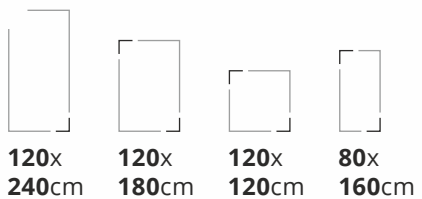

ORLANDO BEIGE

Random
3
Thickness
9mm
Finish
Matt

Also Available in 60x120cm & 60x60cm

Available Finishes: Glossy, Matt & Carving