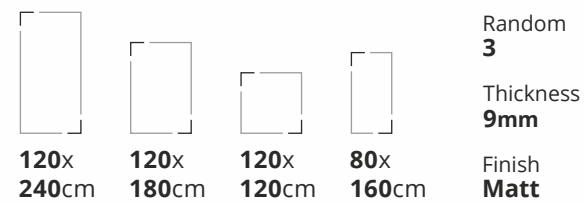

Porcelain Slabs

Bluezone Vitrified

OCEAN BEIGE

Also Available in 60x120cm & 60x60cm

Available Finishes: Glossy, Matt & Carving

OCEAN RUST

Also Available in 60x120cm & 60x60cm

Available Finishes: Glossy, Matt & Carving