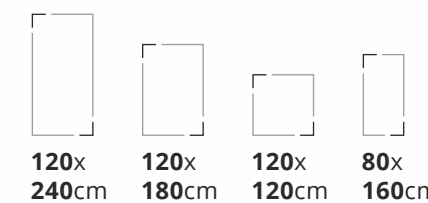

GLACIA CREAM

Random **4**
Thickness **9mm**
Finish **Glossy**

Also Available in 60x120cm & 60x60cm

Available Finishes: Glossy, Matt & Carving