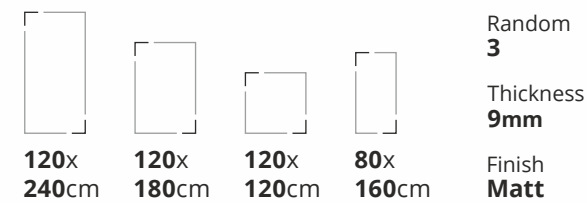

OCEAN BIANCO

Also Available in 60x120cm & 60x60cm

Available Finishes: Glossy, Matt & Carving