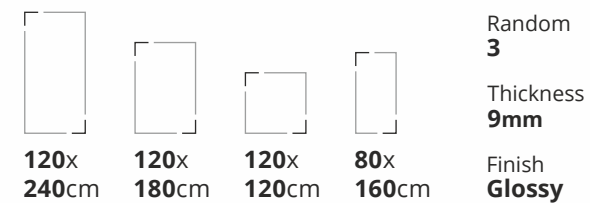

ESPRESSO GREY

Also Available in 60x120cm & 60x60cm

Available Finishes: Glossy, Matt & Carving