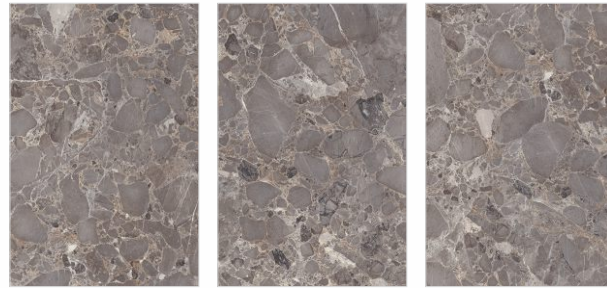

Porcelain Slabs

Bluezone Vitrified

RIVER NATURAL

 Random **3**
 Thickness **9mm**
 Finish **Glossy**

Also Available in 60x120cm & 60x60cm

Available Finishes: Glossy, Matt & Carving

DIORELLA FOSSIL

 Random **4**
 Thickness **9mm**
 Finish **Glossy**