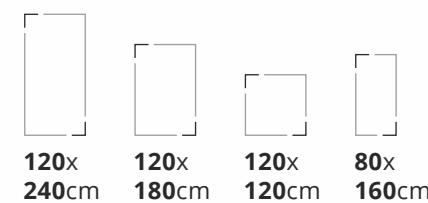

GLACIA BIANCO

Random **4**
Thickness **9mm**
Finish **Glossy**

Also Available in 60x120cm & 60x60cm

Available Finishes: Glossy, Matt & Carving