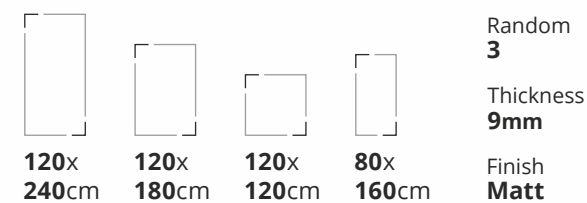

CALIZA FOG

Also Available in 60x120cm & 60x60cm

Available Finishes: Glossy, Matt & Carving