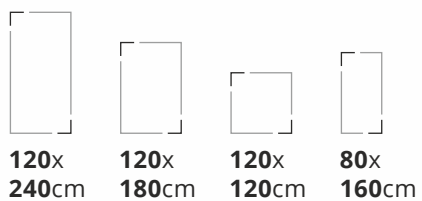

SUBWAY GRISS

Random
3
Thickness
9mm
Finish
Matt

Also Available in 60x120cm & 60x60cm

Available Finishes: Glossy, Matt & Carving