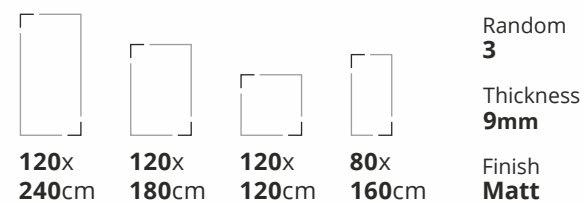

DESERT SMOKE

Also Available in 60x120cm & 60x60cm

Available Finishes: Glossy, Matt & Carving