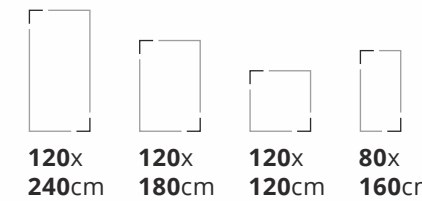

CONCRETE GREY

Random
3
Thickness
9mm
Finish
Matt

Also Available in 60x120cm & 60x60cm

Available Finishes: Glossy, Matt & Carving

Porcelain Slabs

Bluezone Vitriified