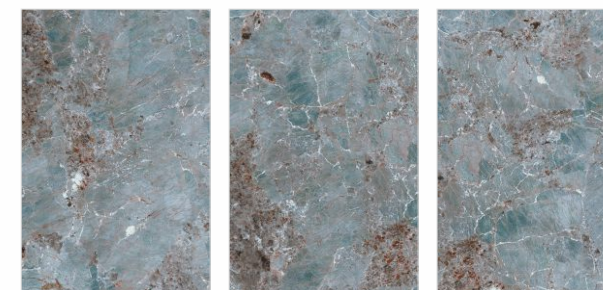

AMAZONITE AQUA

				Random 3
120x 240cm	120x 180cm	120x 120cm	80x 160cm	Thickness 9mm
				Finish High Gloss

Also Available in 60x120cm & 60x60cm