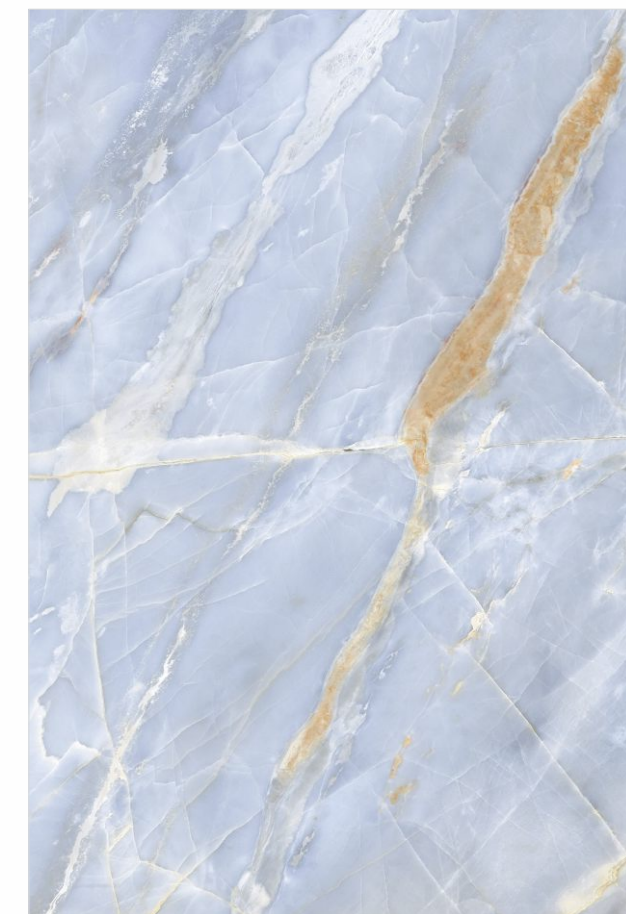

LIVERPOOL SKY

				Random 3 Thickness 9mm Finish High Gloss
120x 240cm	120x 180cm	120x 120cm	80x 160cm	

Also Available in 60x120cm & 60x60cm

Bluezone Vitrified