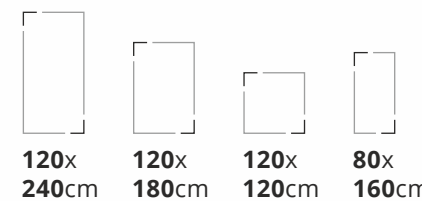

VICTORIA TOAST

Random
4
Thickness
9mm
Finish
Glossy

Also Available in 60x120cm & 60x60cm

Available Finishes: Glossy, Matt & Carving