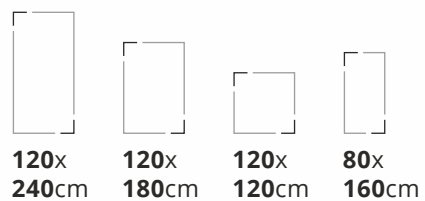

GOLDEN WHITE

120x 240cm **120x 180cm** **120x 120cm** **80x 160cm**

Also Available in 60x120cm & 60x60cm

Random
3
Thickness
9mm
Finish
High Gloss