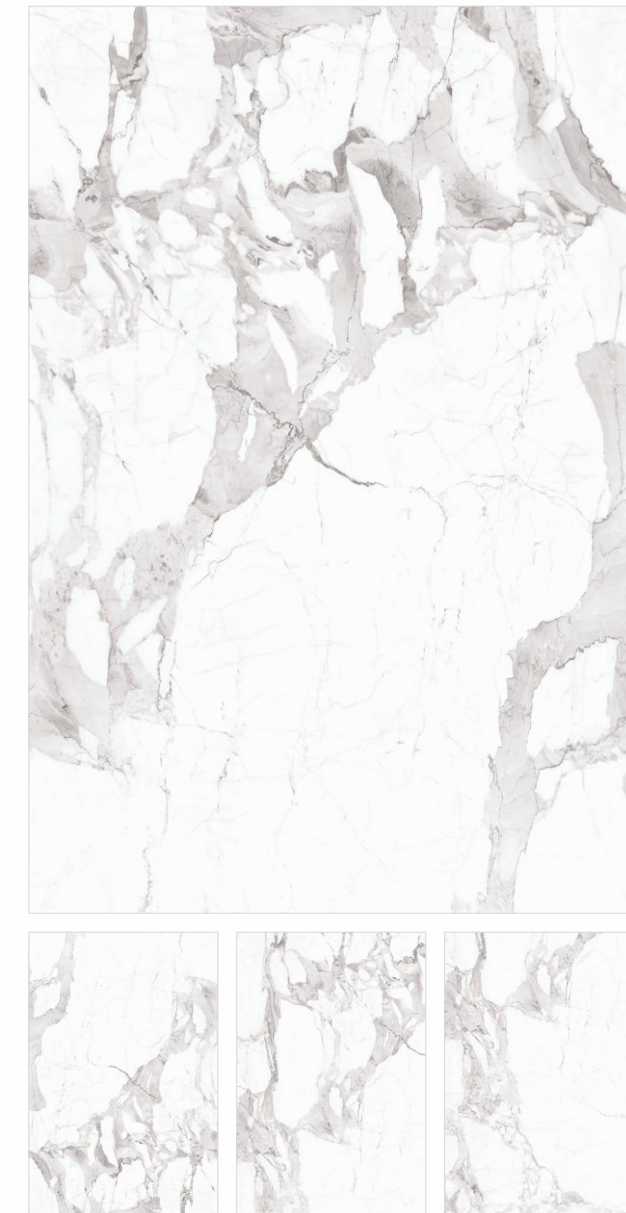

CLASSIC ONIX CREMA

 Random
3
 Thickness
9mm
 Finish
Glossy

Also Available in 60x120cm & 60x60cm

Available Finishes: Glossy, Matt & Carving

Preview : Canvas Grey
 Size : 120x180cm
 Finish : Glossy

CANVAS GREY