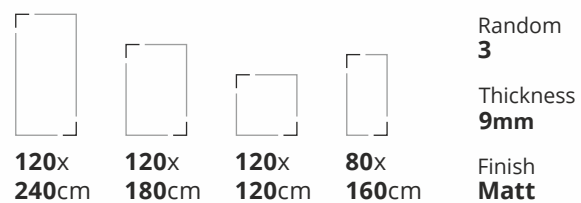

Also Available in 60x120cm & 60x60cm

Available Finishes: Glossy, Matt & Carving

Porcelain Slabs

Bluezone Vitrified

Preview : Serena Crema
Size : 120x180cm
Finish : Matt

Porcelain Slabs

Bluezone Vitrified

SERENA BEIGE