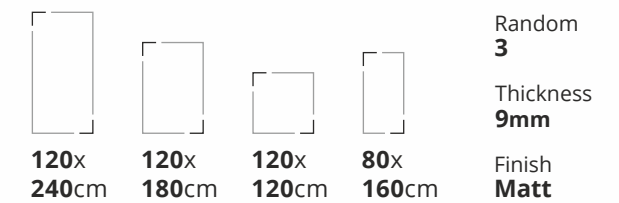

OCEAN GREY

Also Available in 60x120cm & 60x60cm

Available Finishes: Glossy, Matt & Carving