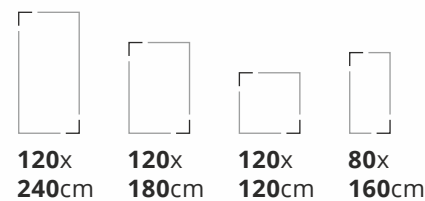

Also Available in 60x120cm & 60x60cm

ORIENTAL BLACK

120x 240cm **120x 180cm** **120x 120cm** **80x 160cm**

Random **3**
Thickness **9mm**
Finish **High Gloss**

Also Available in 60x120cm & 60x60cm

SAINT LAURENT

120x 240cm **120x 180cm** **120x 120cm** **80x 160cm**

Random **3**
Thickness **9mm**
Finish **High Gloss**

Also Available in 60x120cm & 60x60cm

EMERALD PEARL

120x 240cm **120x 180cm** **120x 120cm** **80x 160cm**