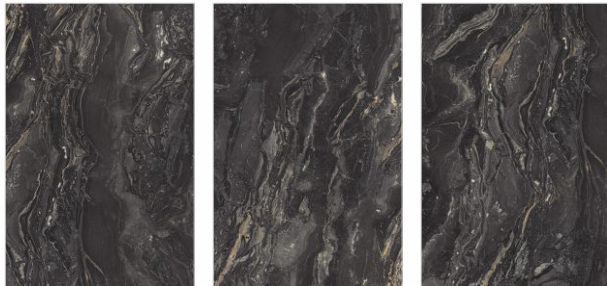

Also Available in 60x120cm & 60x60cm

Bluezone Vitrified

Preview : Roman Versailles
Size : 120x180cm
Finish : High Gloss

Porcelain Slabs

Bluezone Vitrified

PYTHON BLACK

Random
3
 Thickness
9mm
 Finish
High Gloss