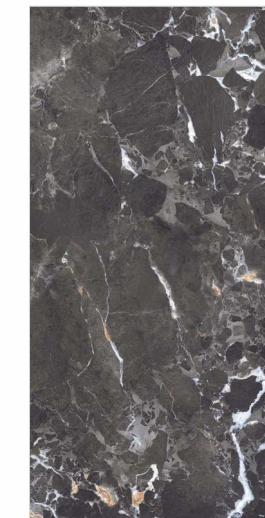

SPECTRA LIGHT

PULPIS GREY

ART BLUE

ART SILVER

ARTIC GRAFFITE

ARTIC SAND

PREZZO BLACK

**600x
1200mm**
Glazed Porcelain Tiles