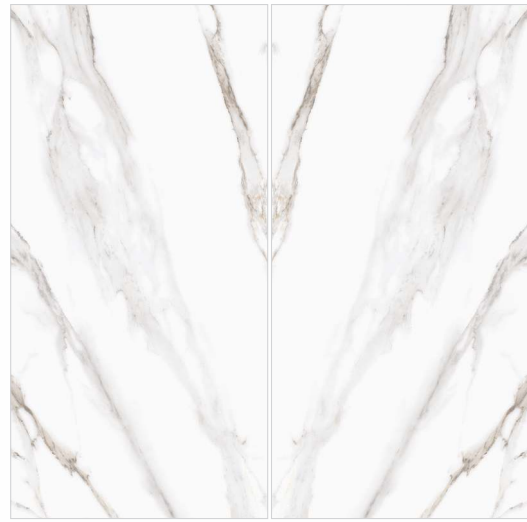

RIBASSO NATURAL

SPARROW WHITE

**600x
1200mm**
Glazed Porcelain Tiles

Glossy(Polished)
Finish

CANVAS GREY

CANVAS GREY A+B

ALFINA WHITE A+B

HABANA WHITE