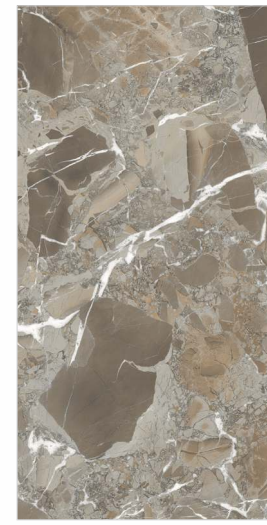

DAKOTA GREEN