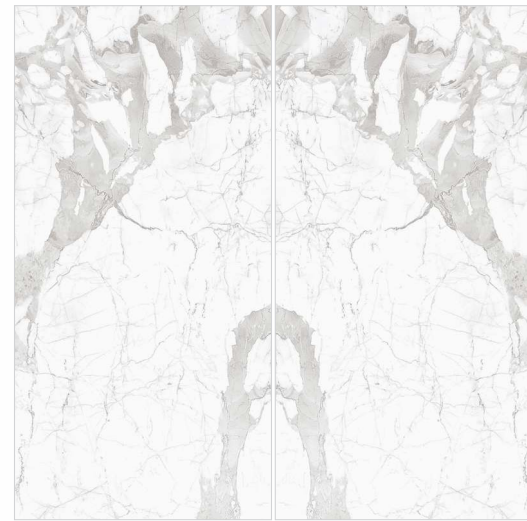

RIBASSO NATURAL

SPARROW WHITE

**600x
1200mm**
Glazed Porcelain Tiles

Glossy(Polished)
Finish

CANVAS GREY

CANVAS GREY A+B

ALFINA WHITE A+B

HABANA WHITE