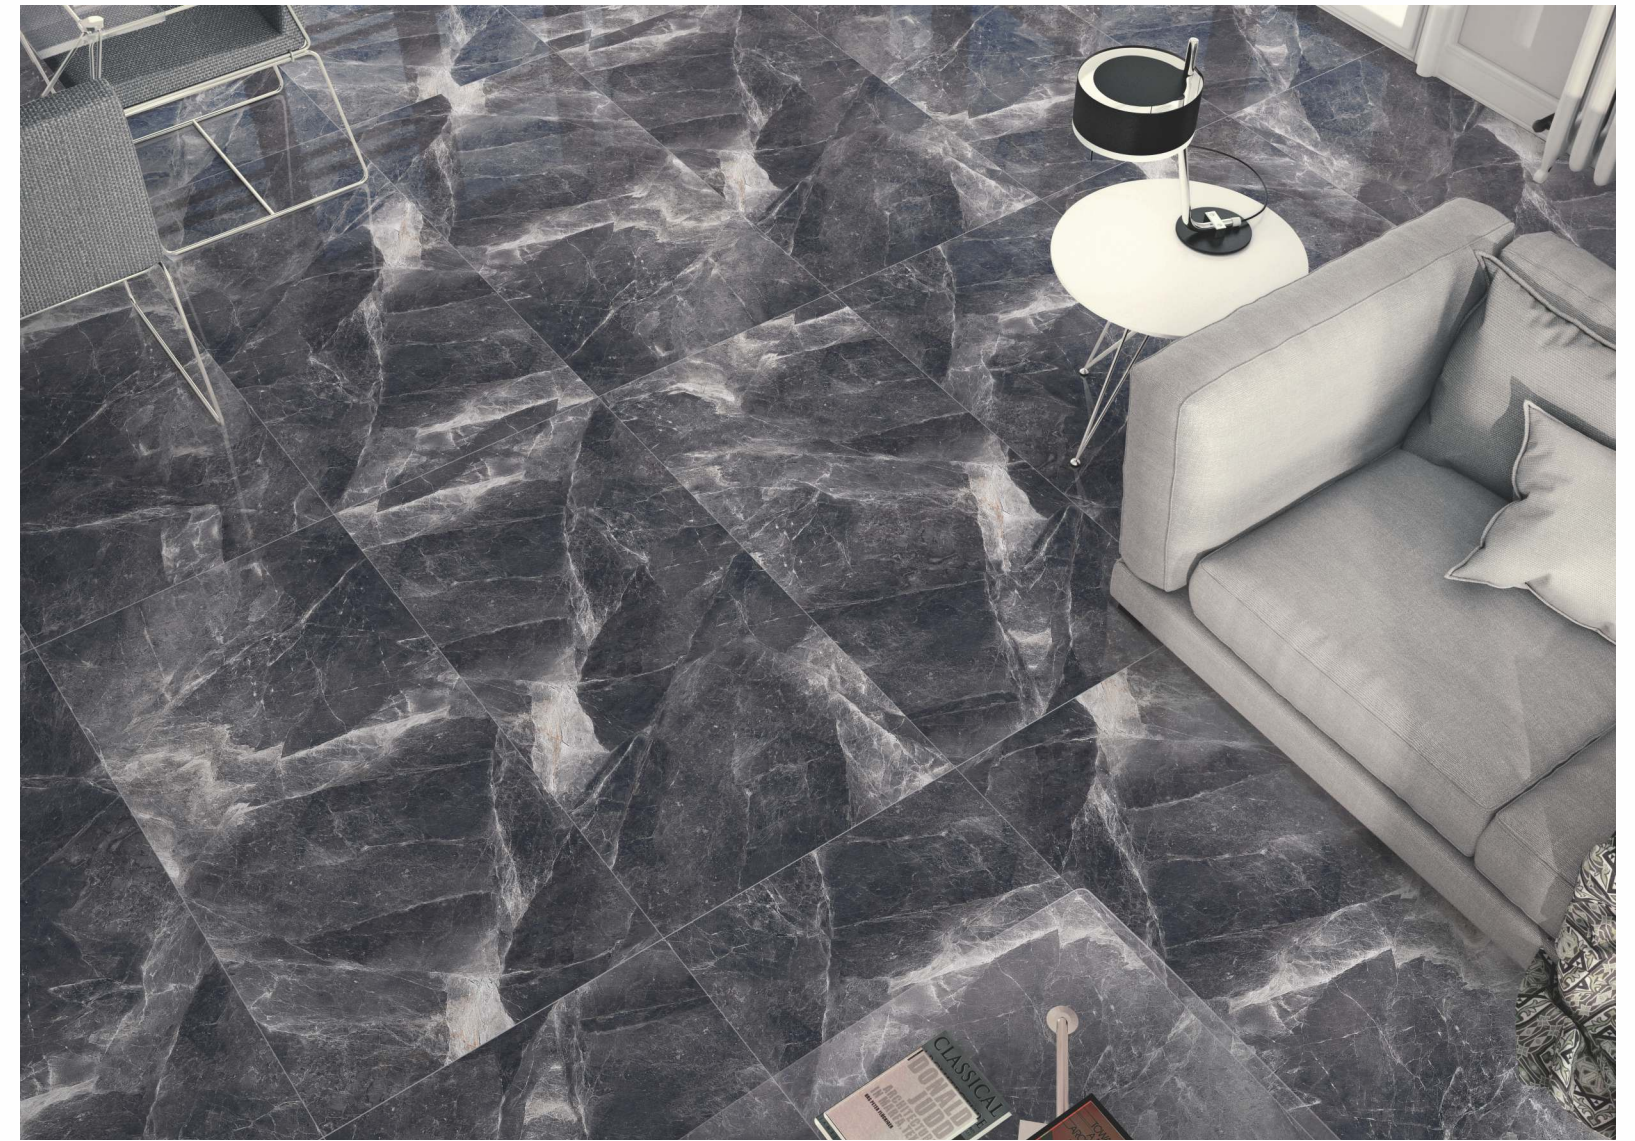

**600x
1200mm**
Glazed Porcelain Tiles

Glossy(Polished)
Finish

random effect

wall & floor application

highly durable

versatile installation

minimum 3mm space

eco friendly product

random effect

wall & floor application

highly durable

versatile installation

minimum 3mm space

eco friendly product