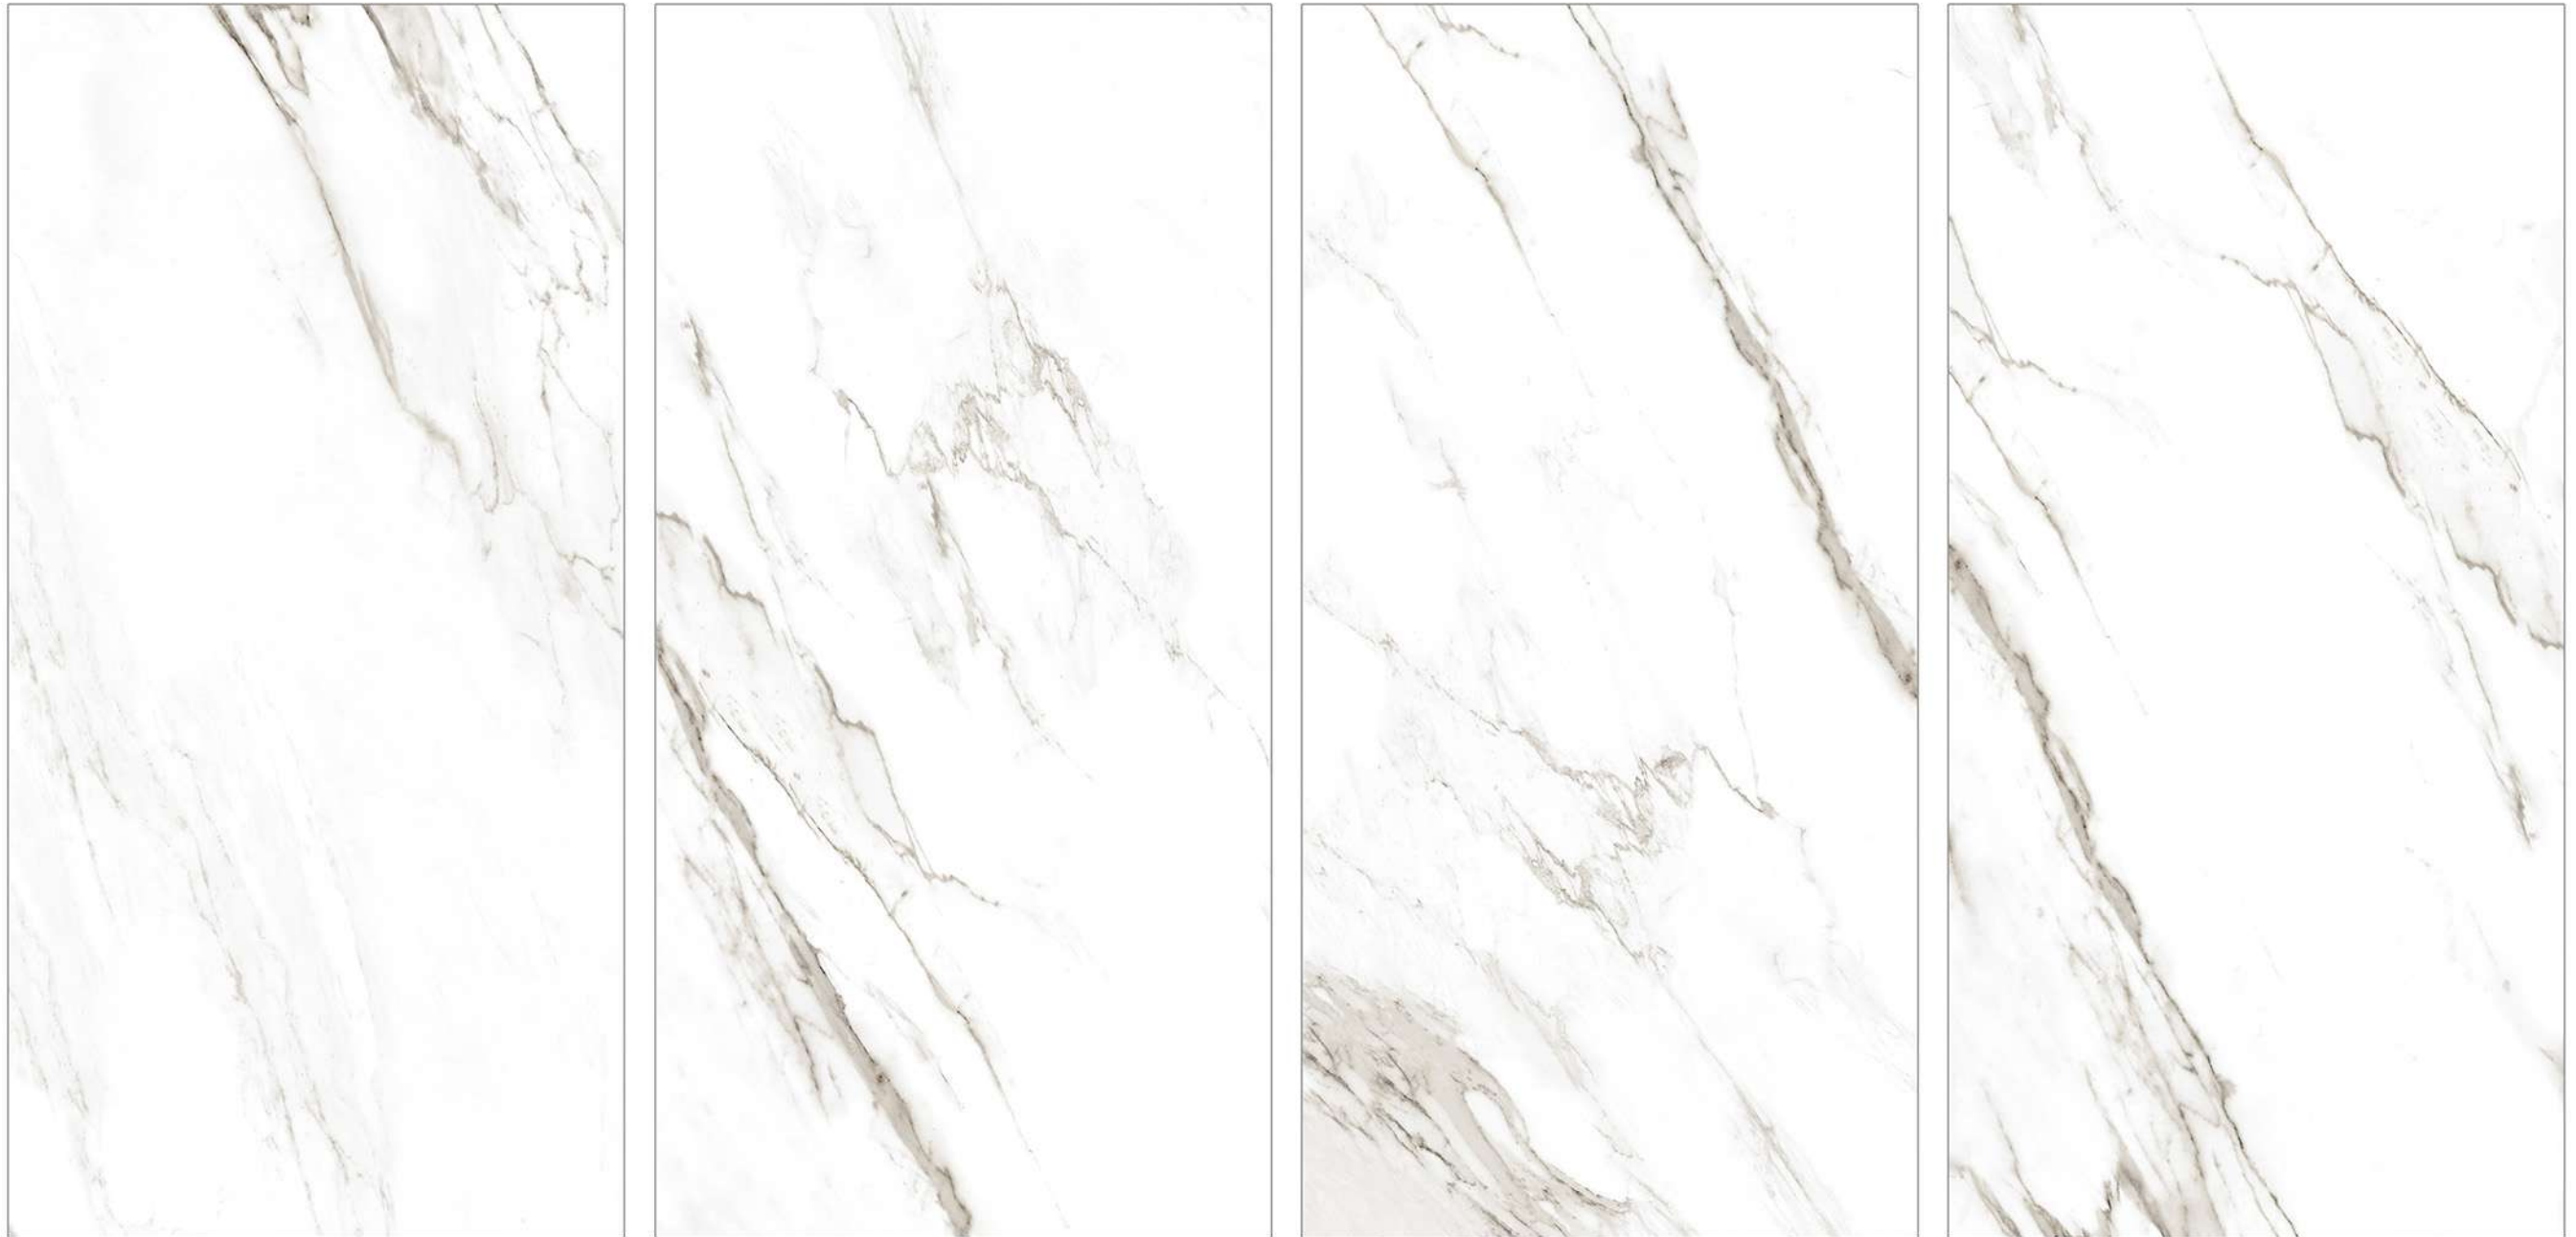

Size
600x
1200 mm

Finish
Glossy

Randoms
8

600x
1200 mm

GLAZED
VITRIFIED
TILES

CAVAN
SATVARIO

CAVAN SATVARIO

Size
600x
1200 mm