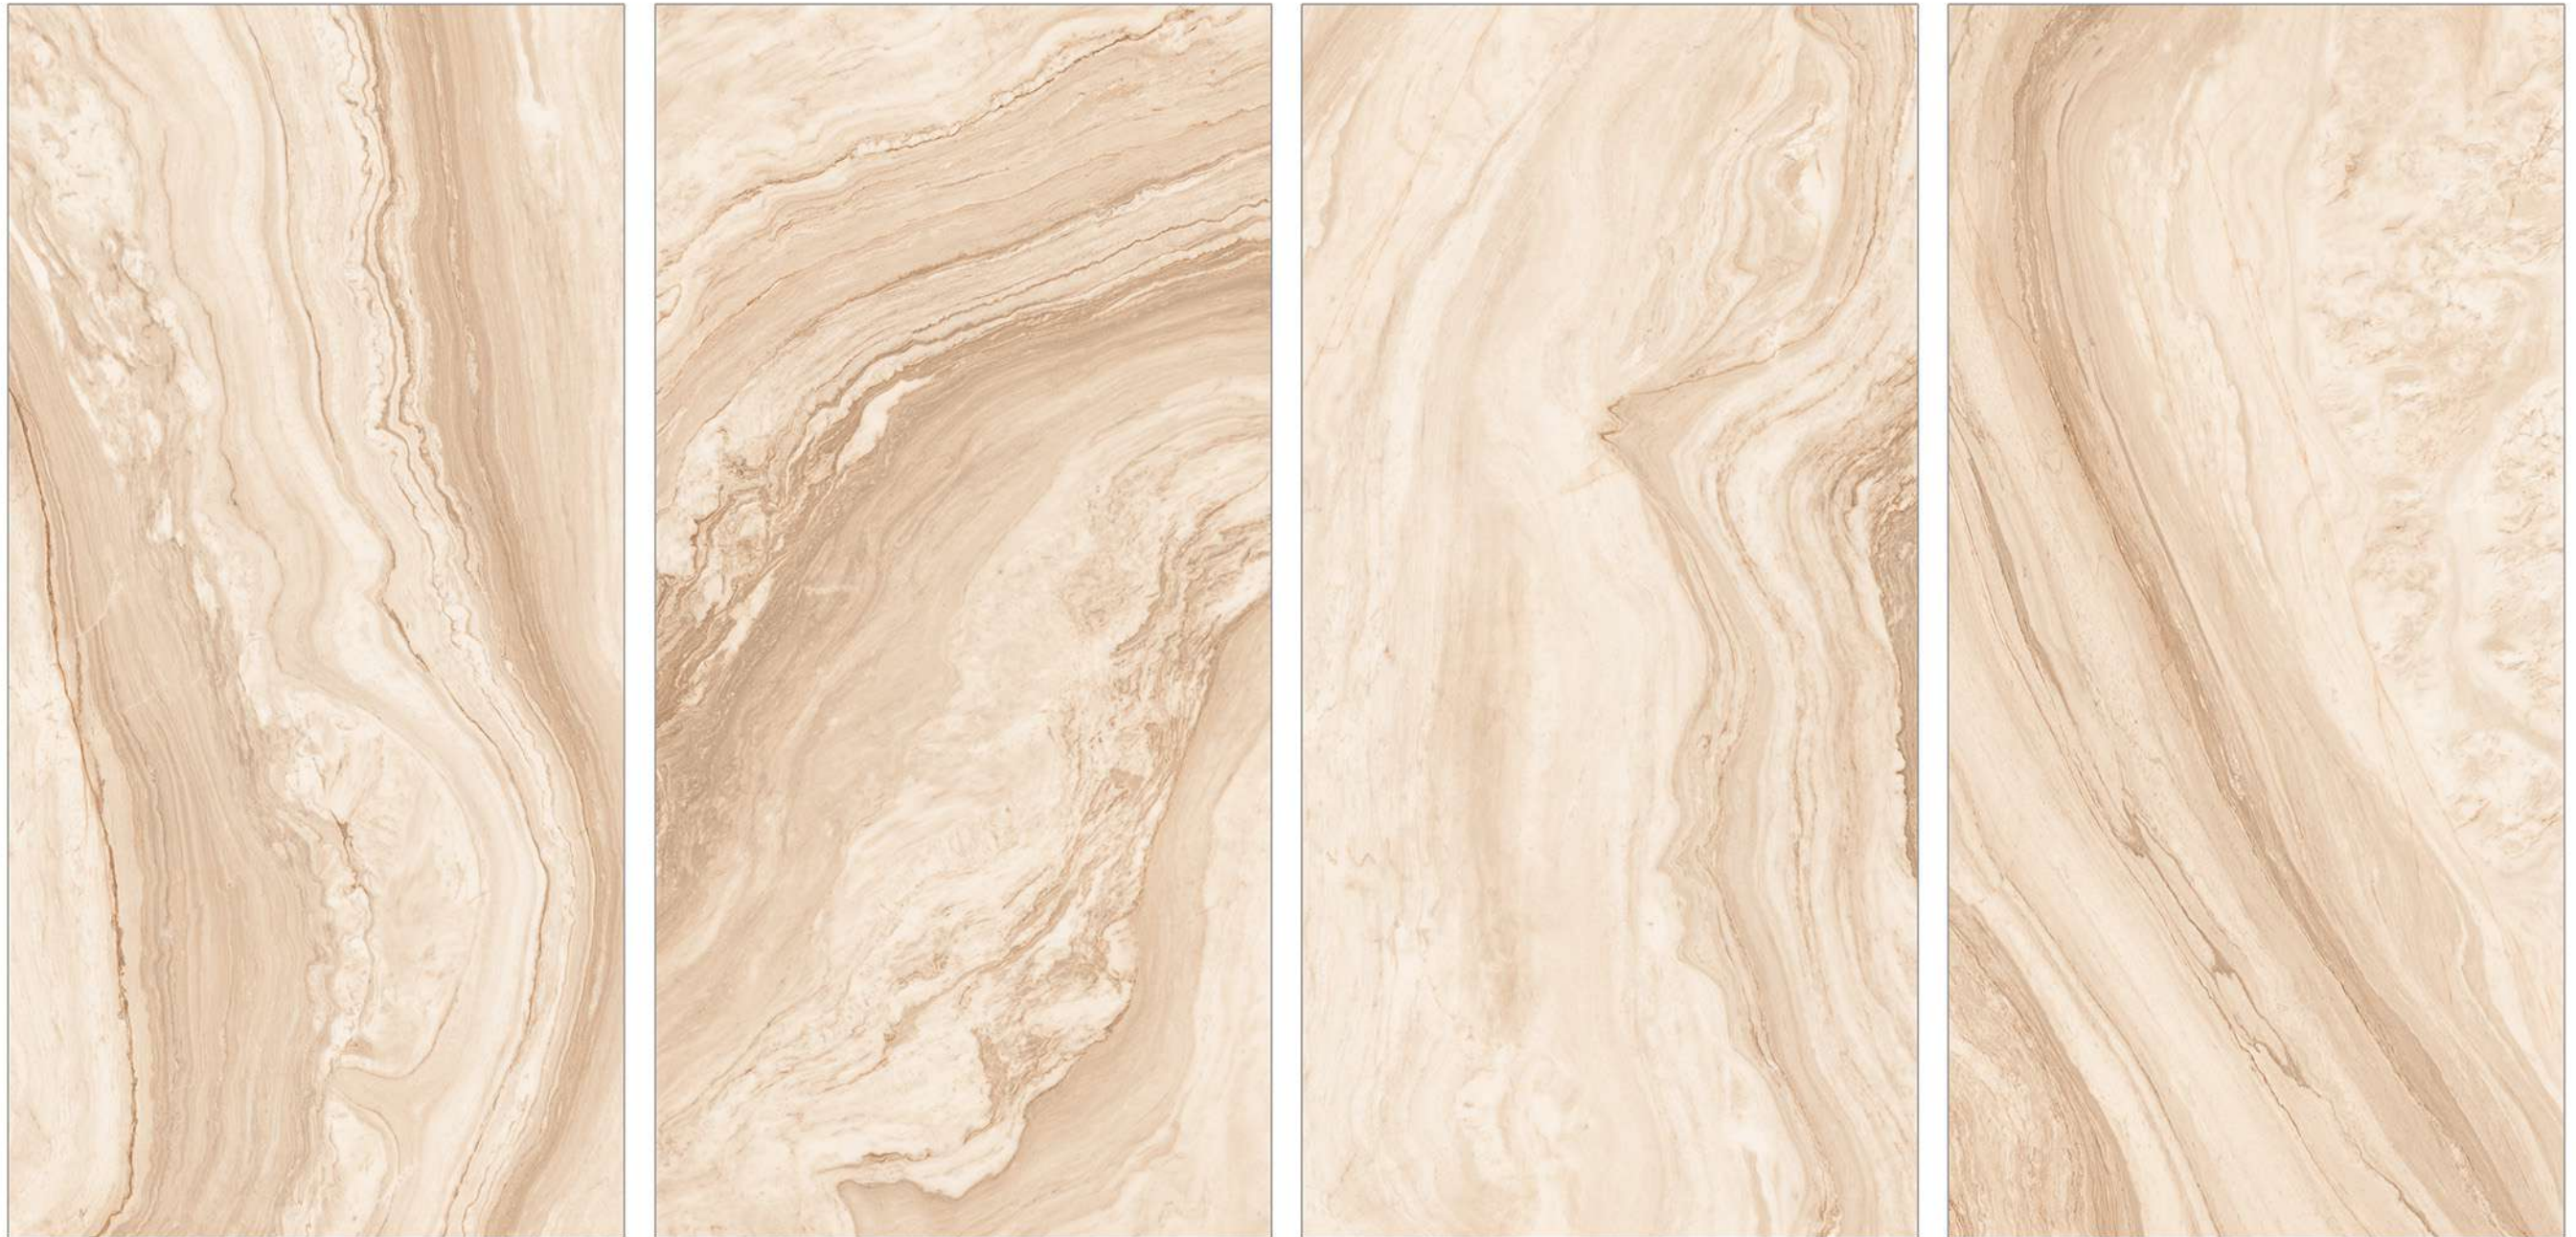

Size
600x
1200 mm

Finish
Glossy

Randoms
5