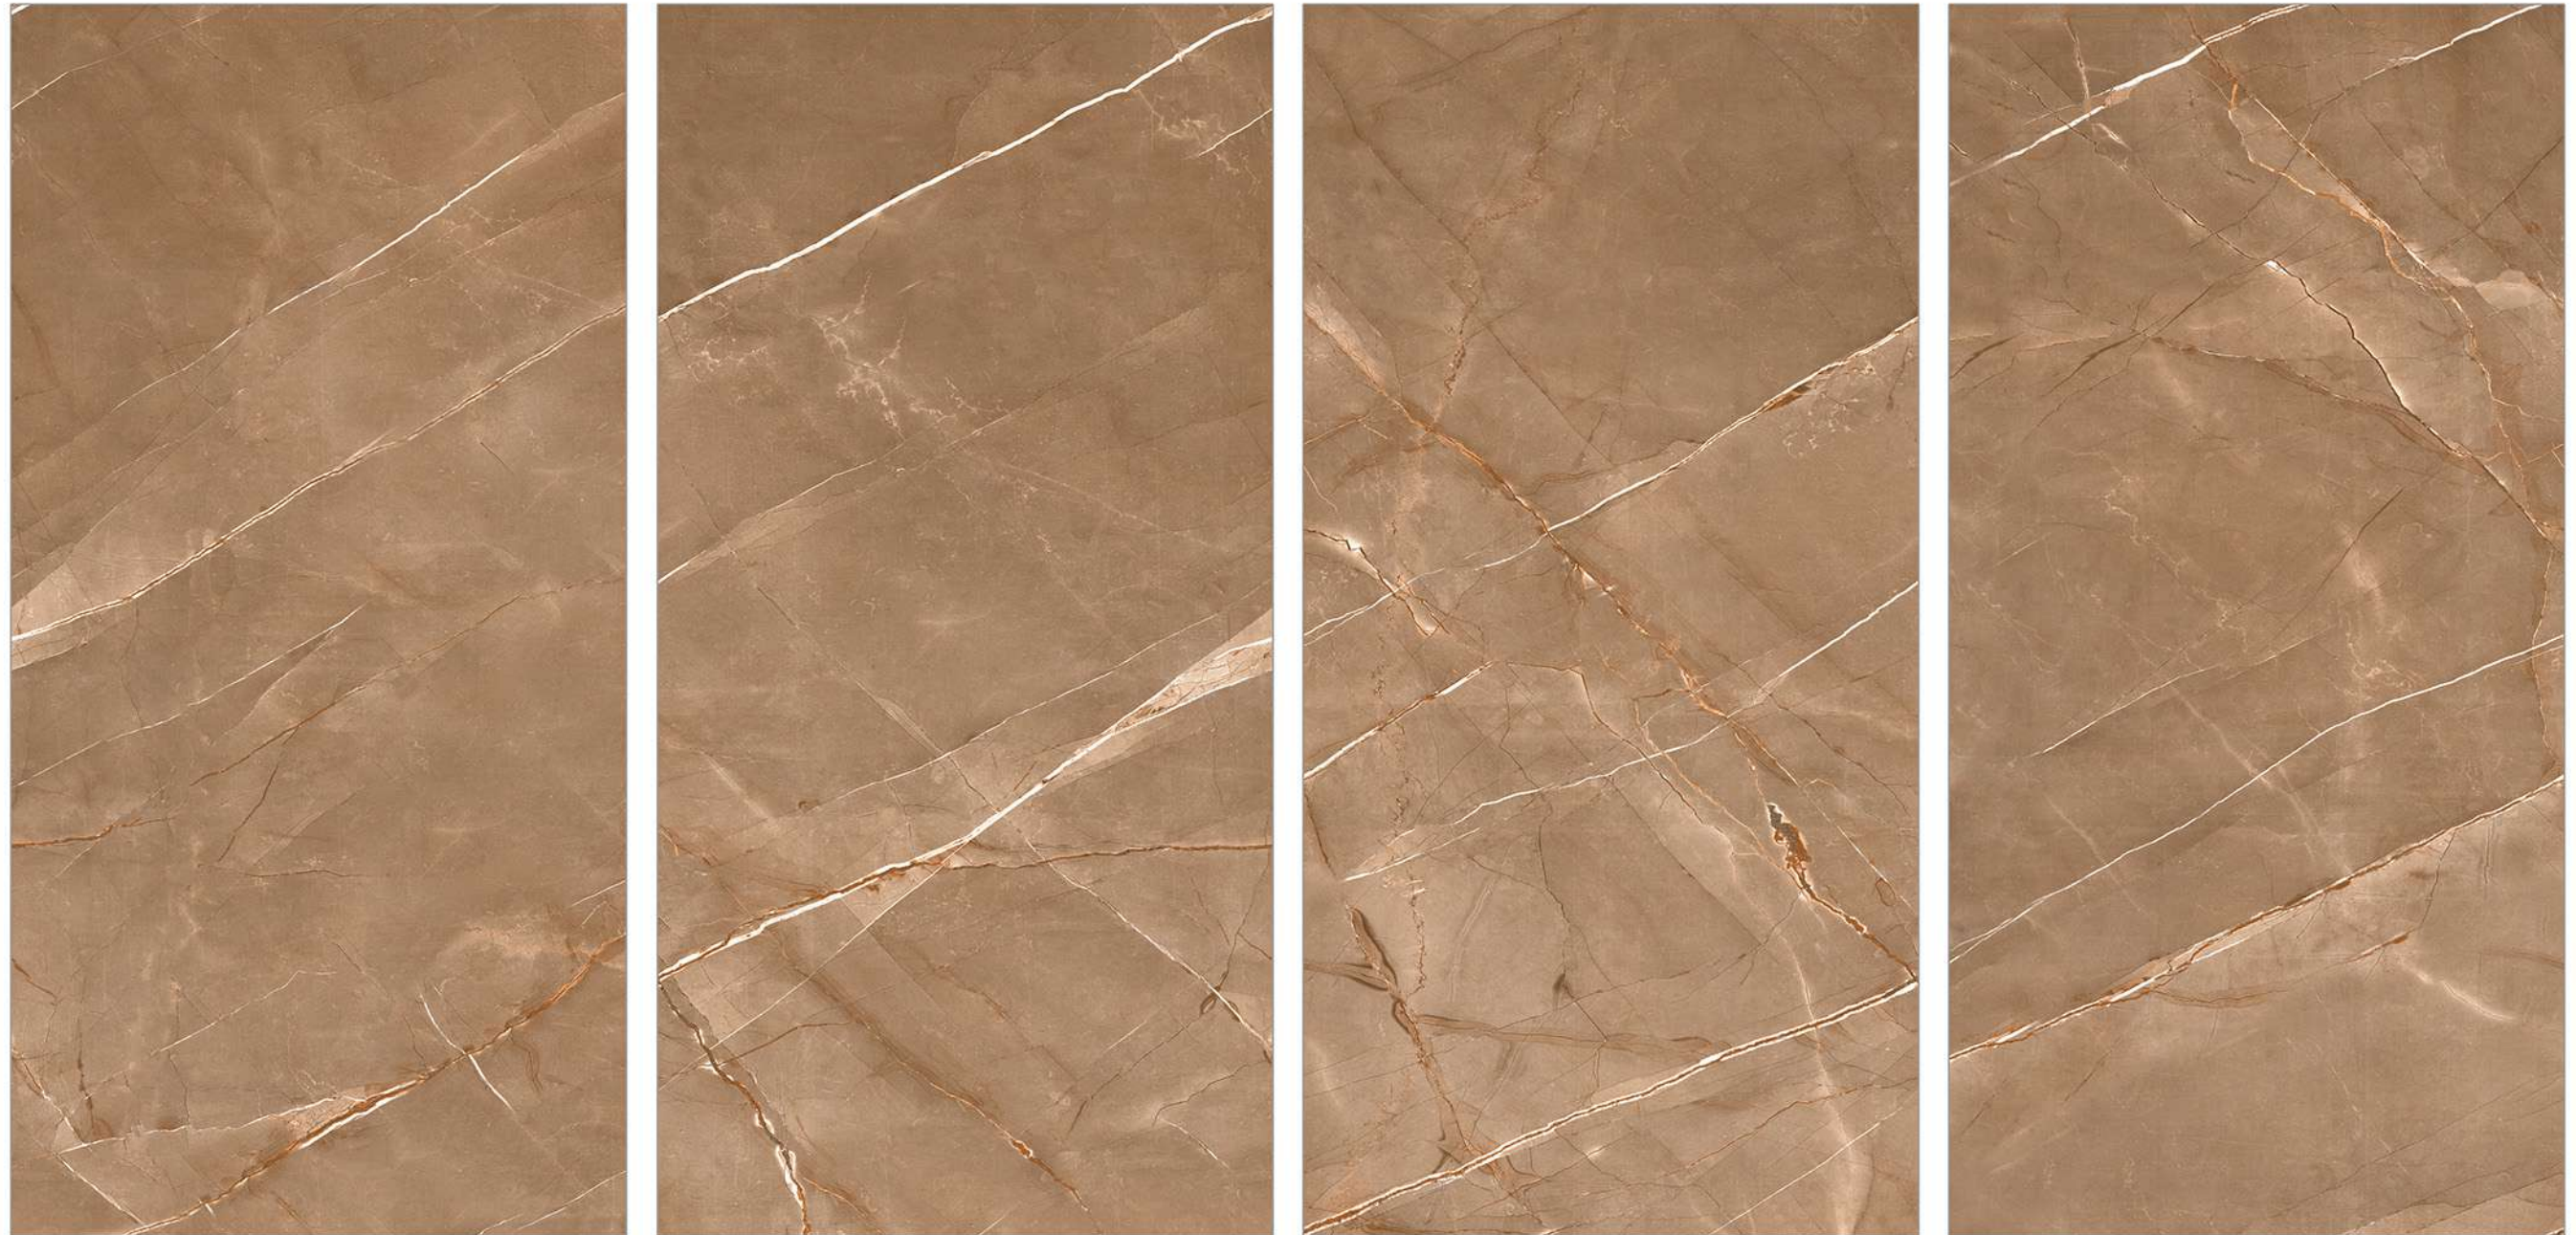

BELLISIMO MULTY

Size
600x
1200 mm

Finish
Glossy

Randoms
8

**600x
1200 mm**

**GLAZED
VITRIFIED
TILES**

BEZEL SATVARIO

BRITTEN ARMANI BROWN