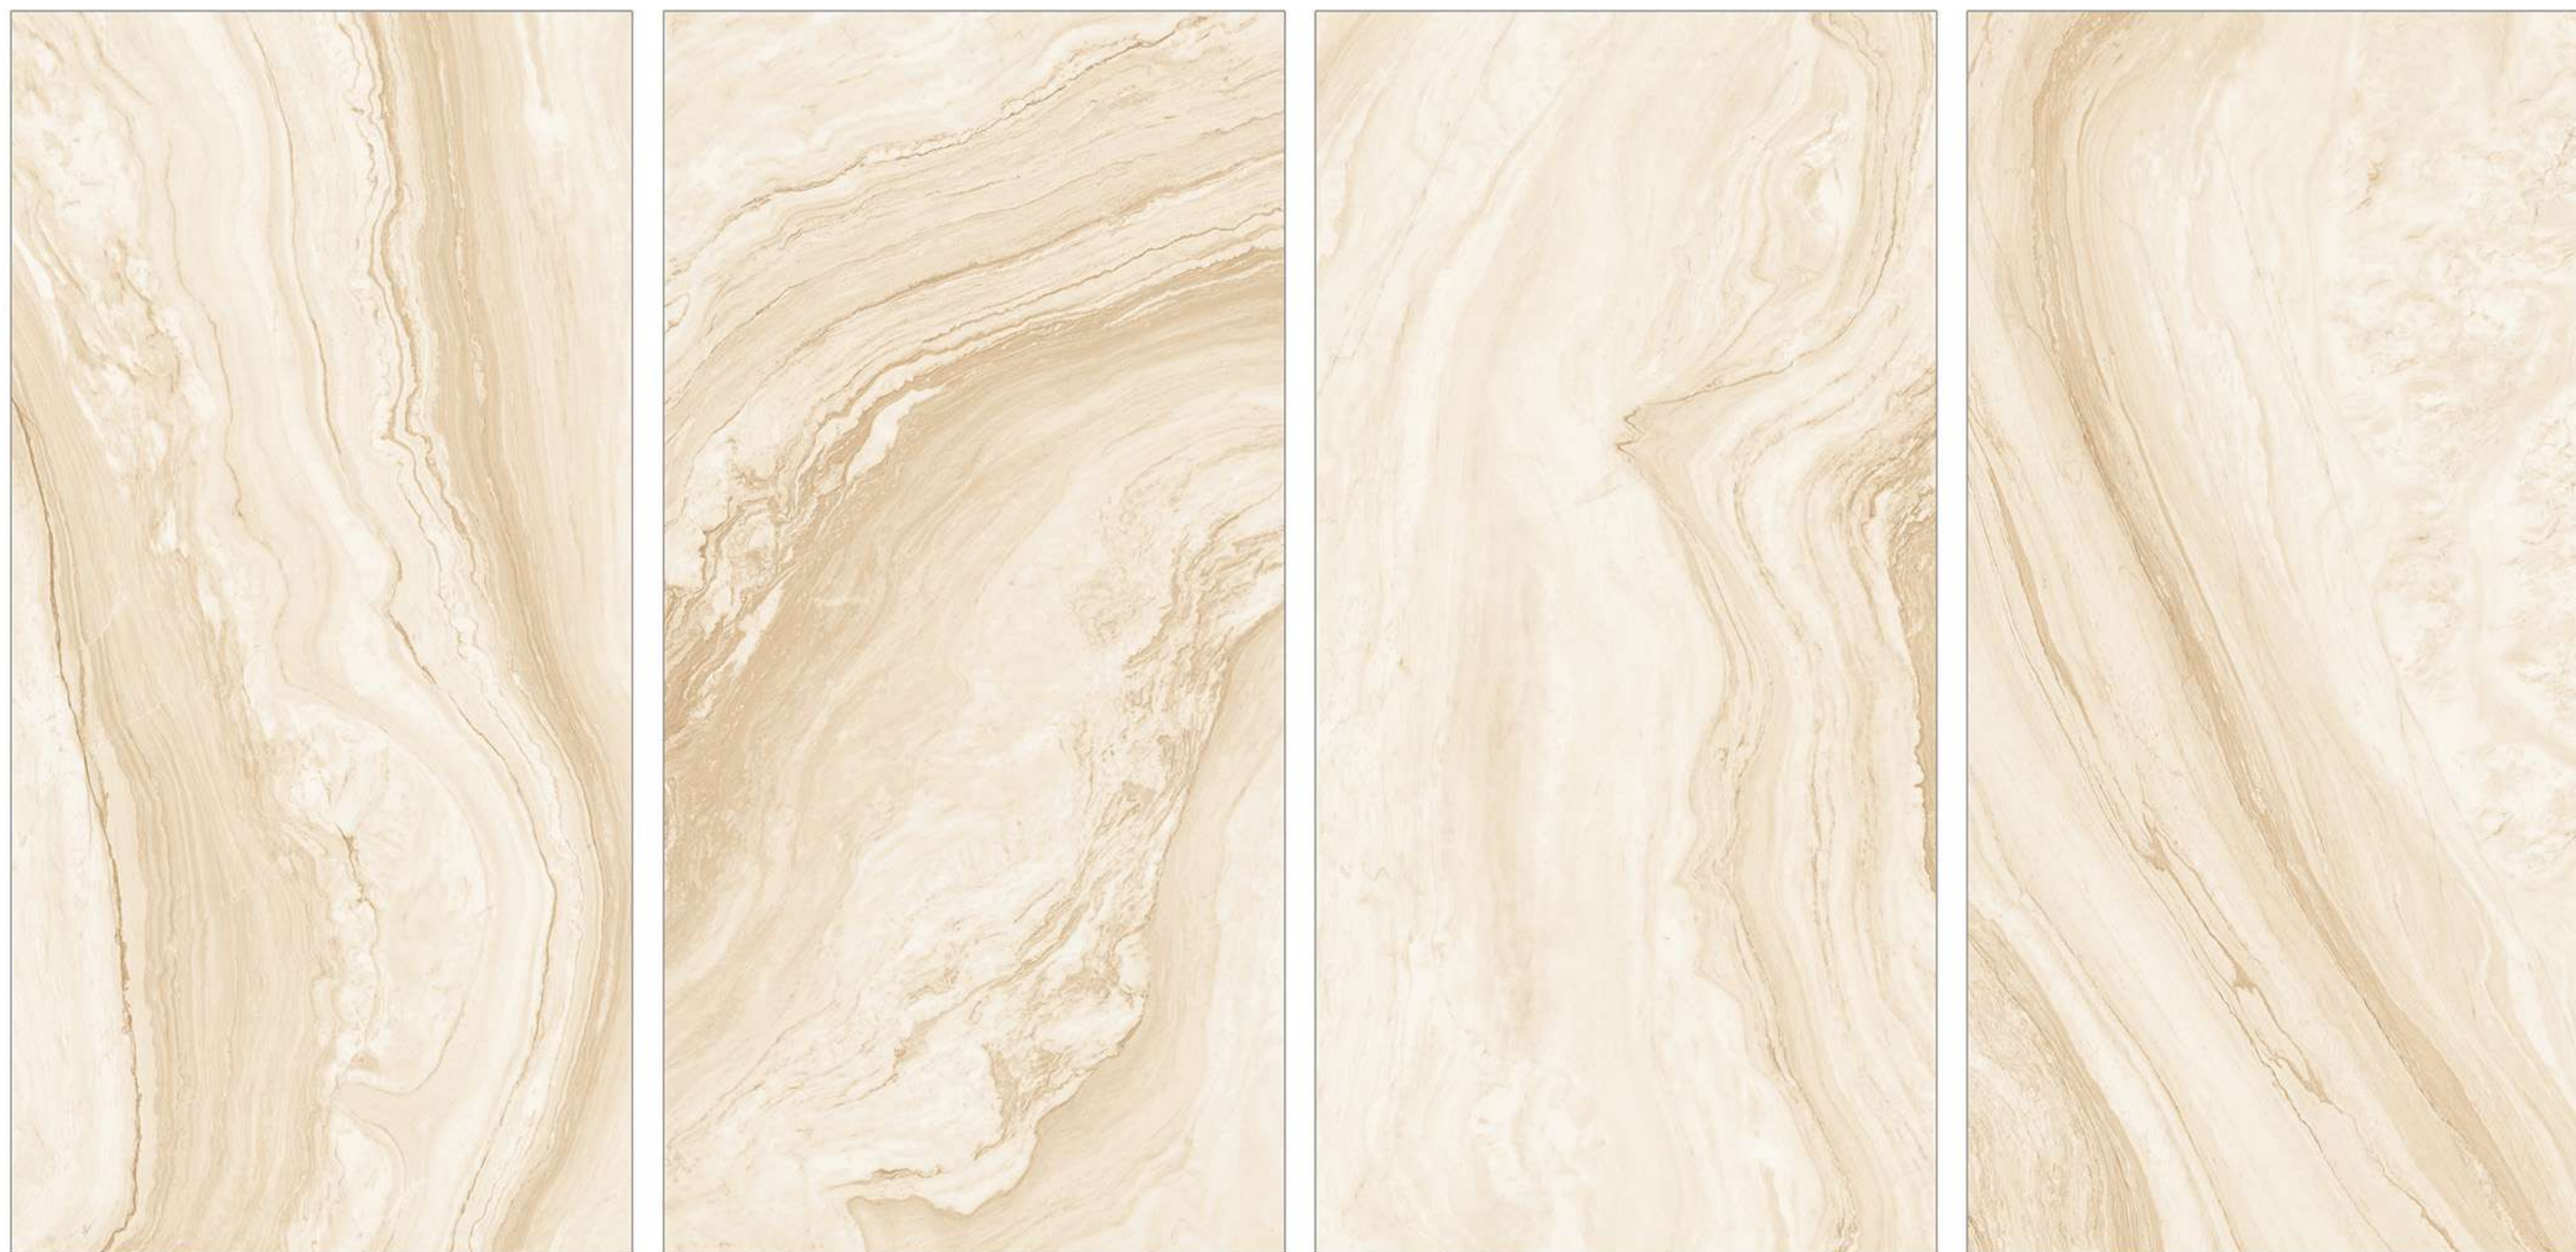

CARISIO
GREY

CARISIO GREY

Size
600x
1200 mm

Finish
Glossy

Randoms
5

Size
600x
1200 mm

Finish
Glossy

Randoms
5