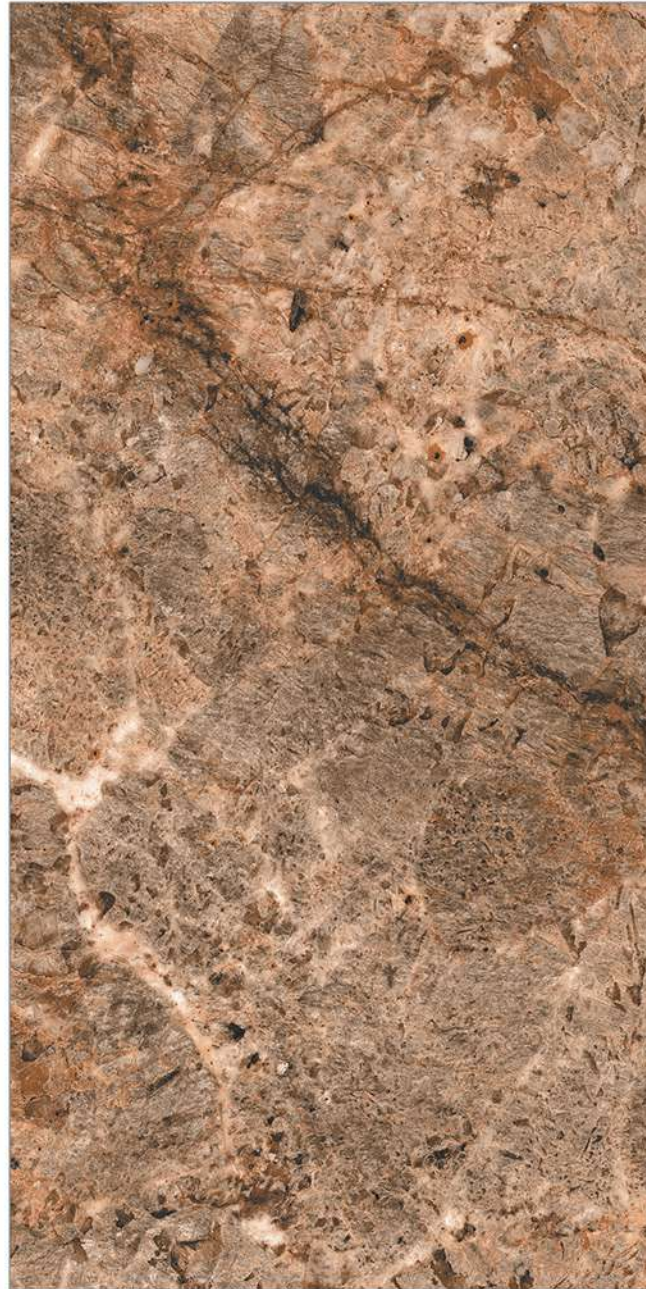

GLAZED  
VITRIFIED  
TILES

LEMZONE MULTY

**Size**  
**600x**  
**1200 mm**

**Finish**  
**Glossy**

**Randoms**  
**5**

**LEMZONE BROWN**

---

**Size**  
**600x**  
**1200 mm**