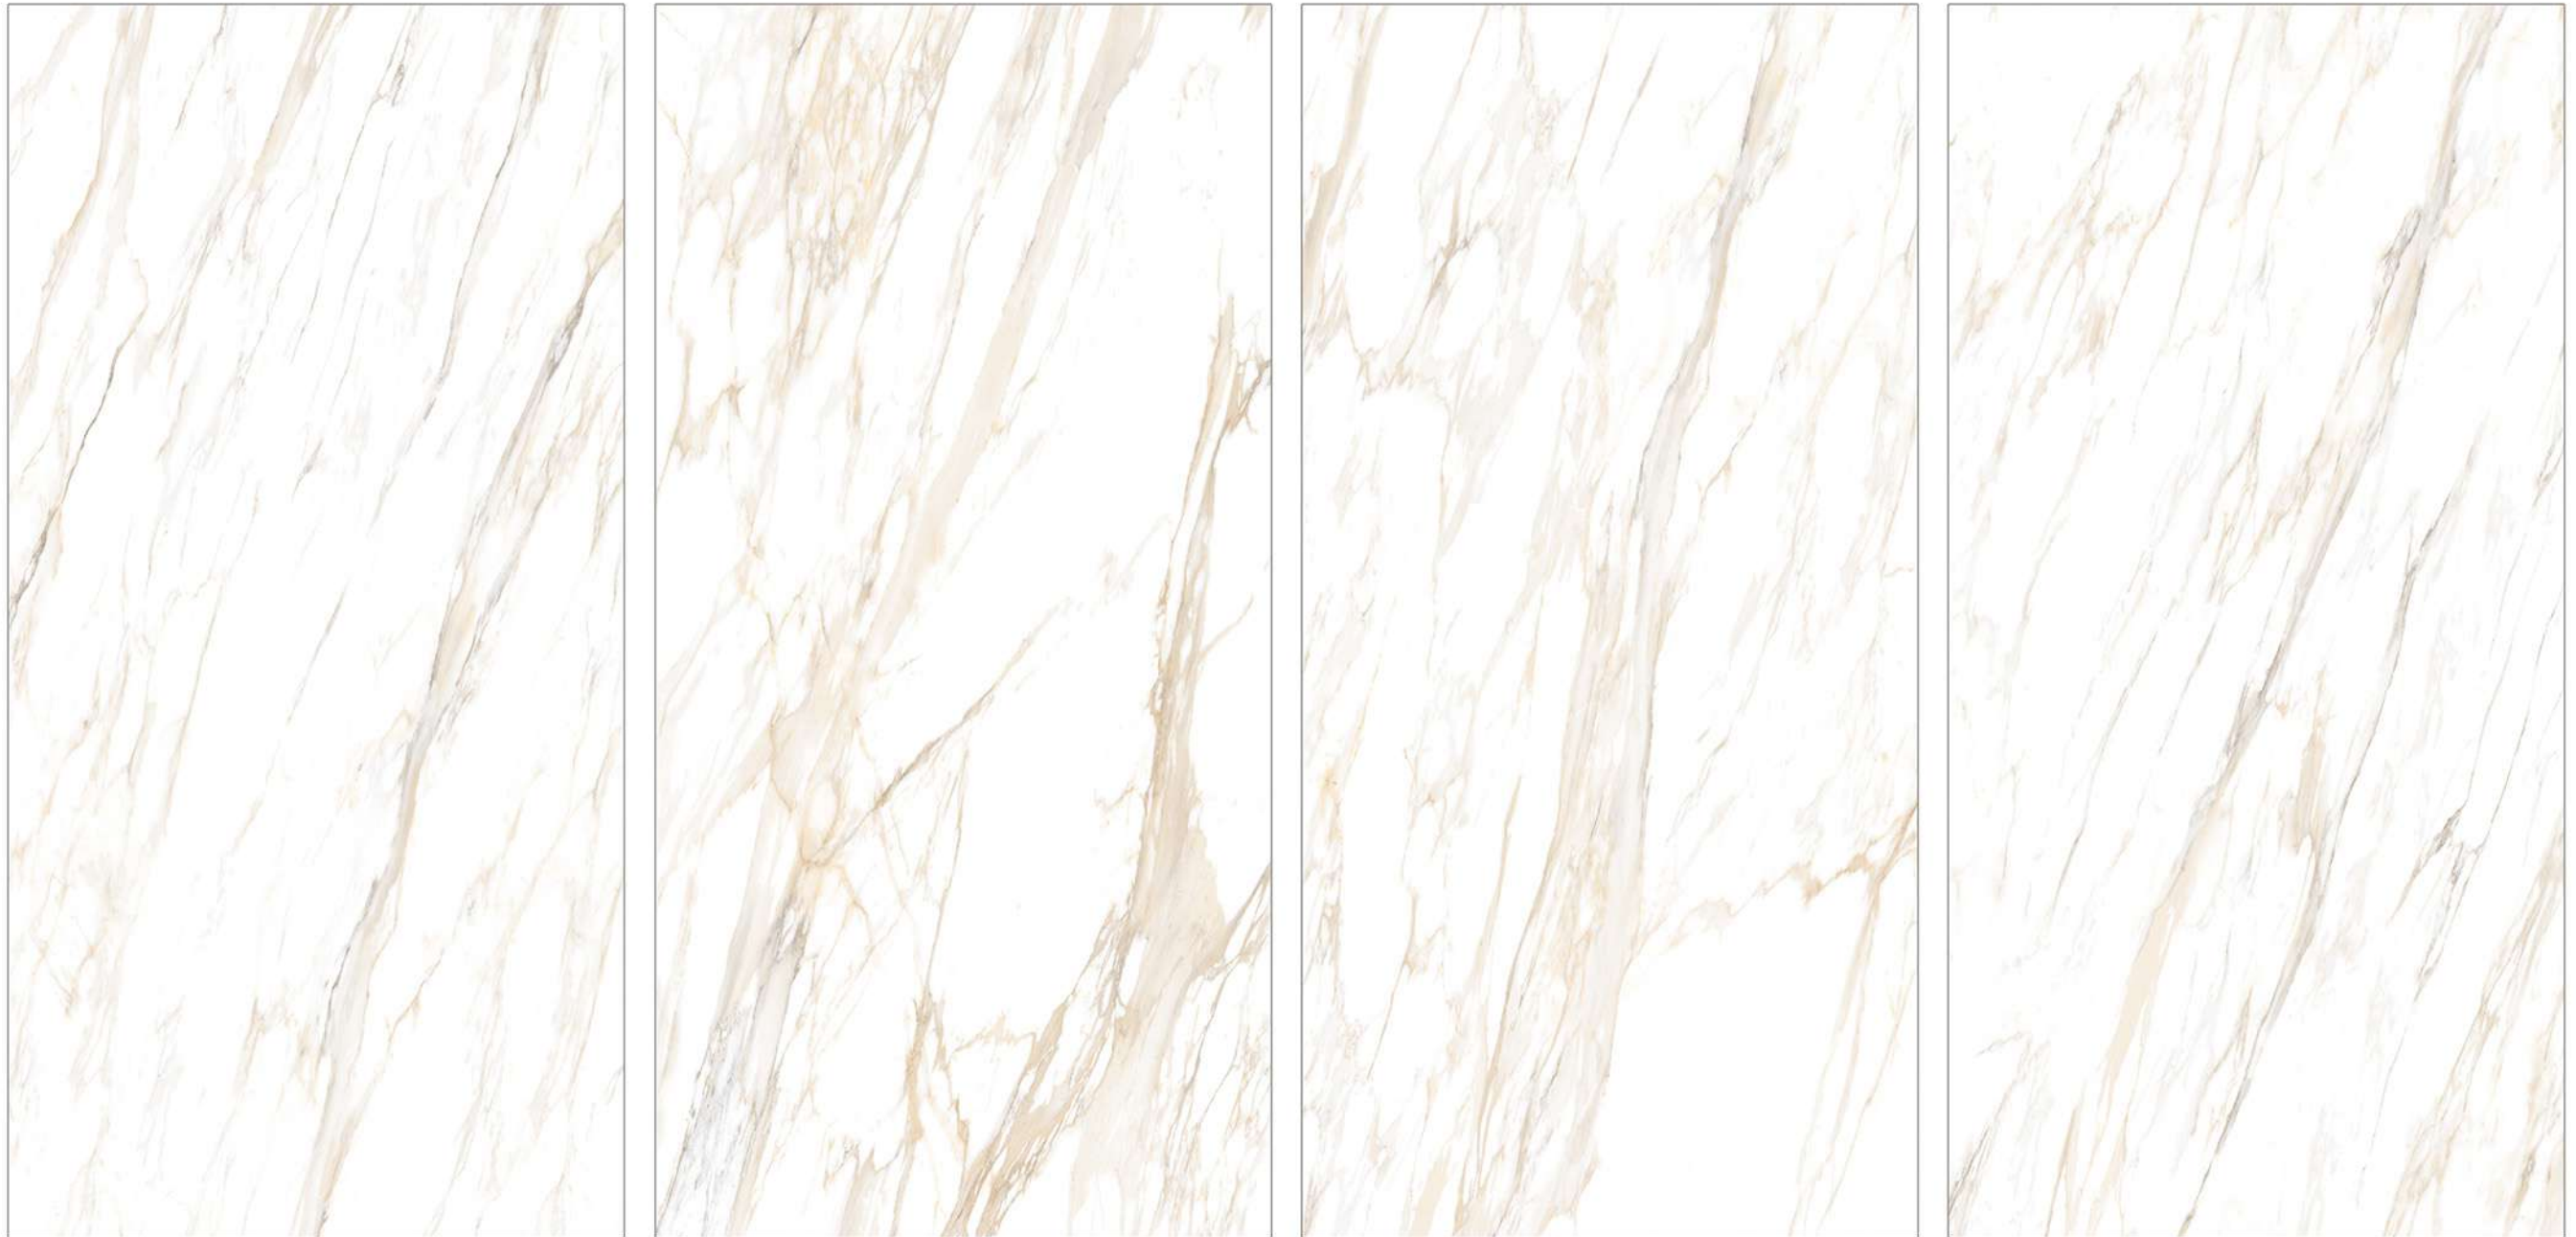

Size
600x
1200 mm

Finish
Glossy

Randoms
8