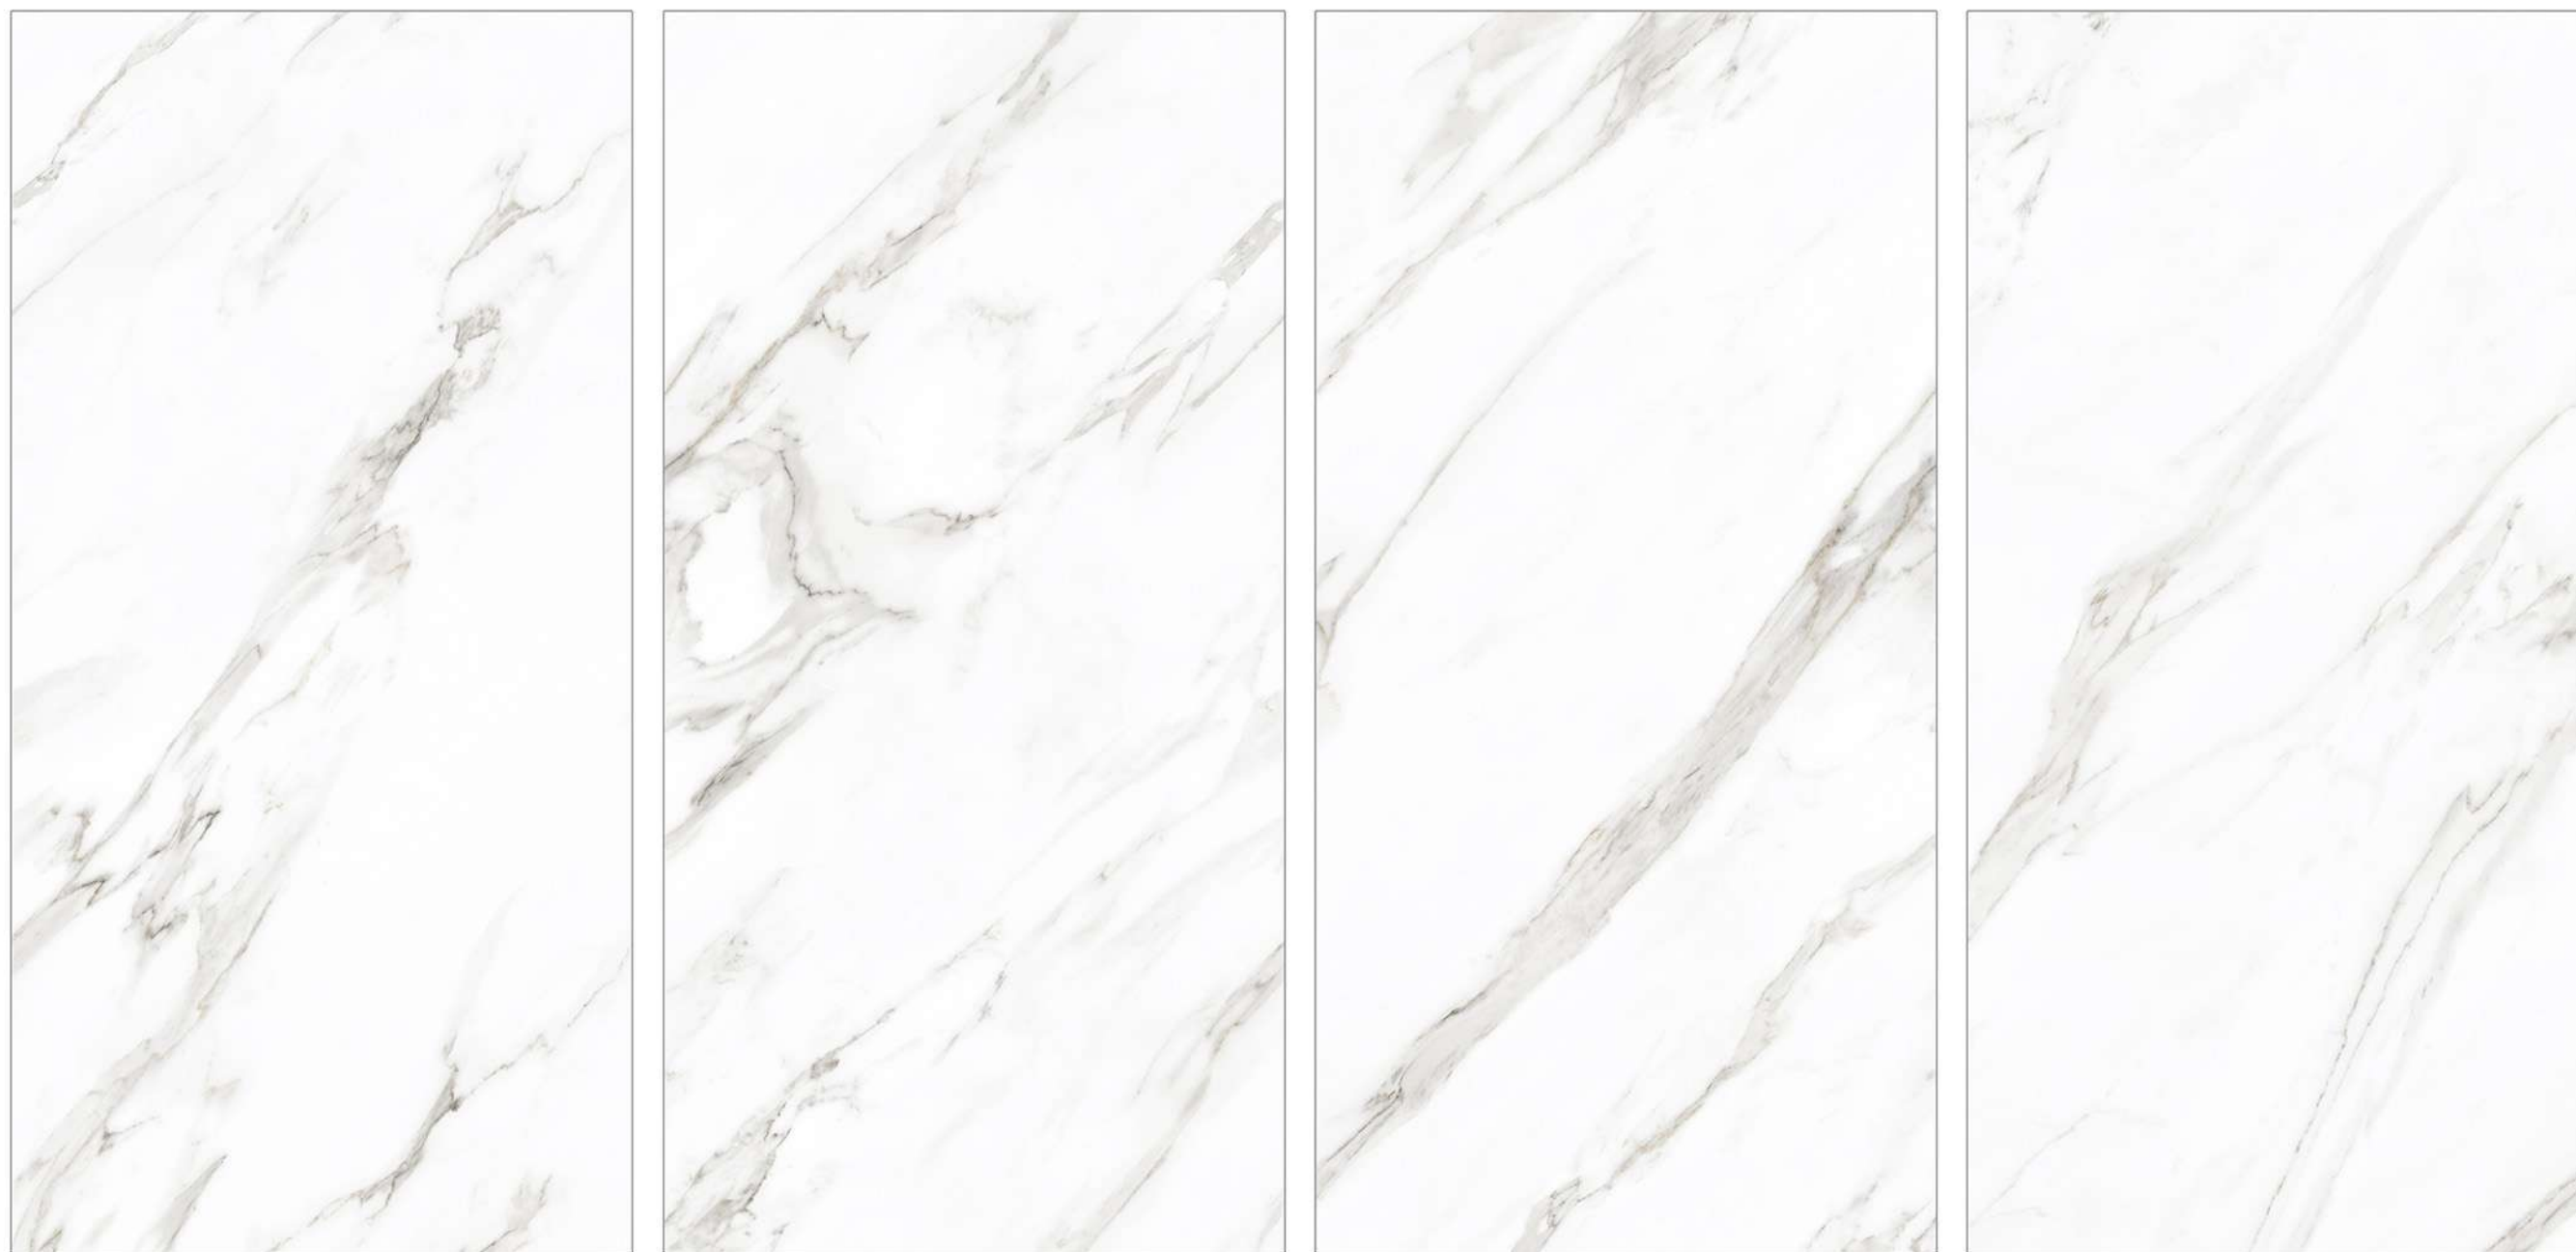

Size
600x
1200 mm

Finish
Glossy

Randoms
8