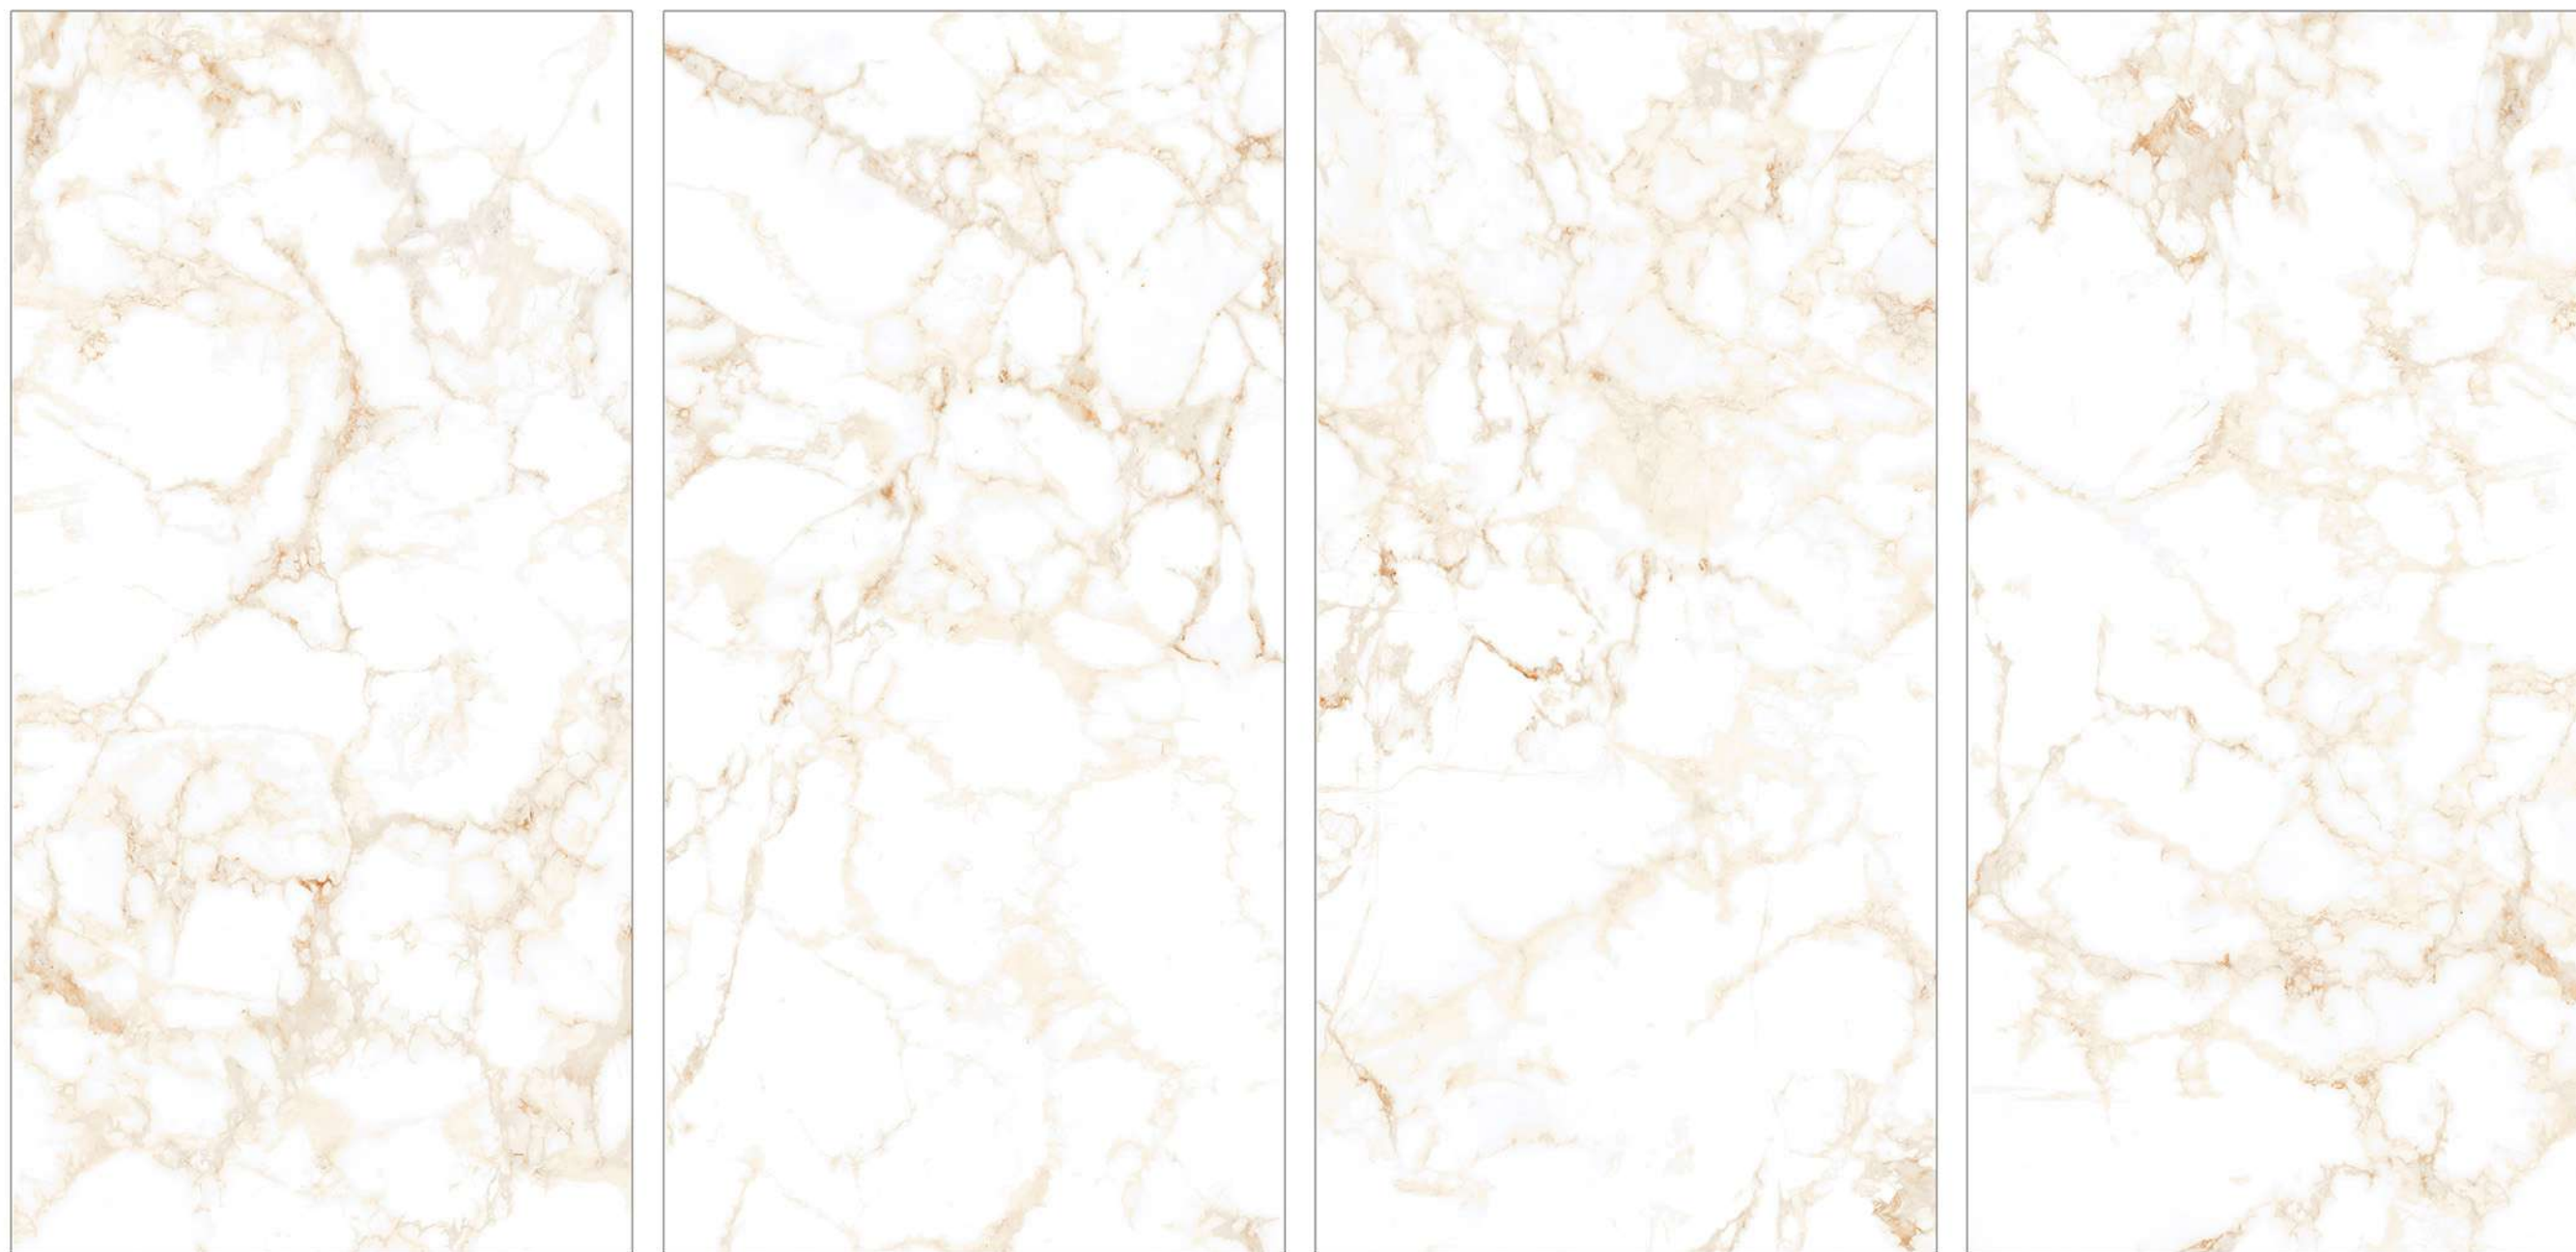

Randoms
2

**600x
1200 mm**

**GLAZED
VITRIFIED
TILES**

**STRAVINSKIY
BEIGE**

STRAVINSKIY BEIGE

Size
600x
1200 mm

Finish
Glossy

Randoms
8