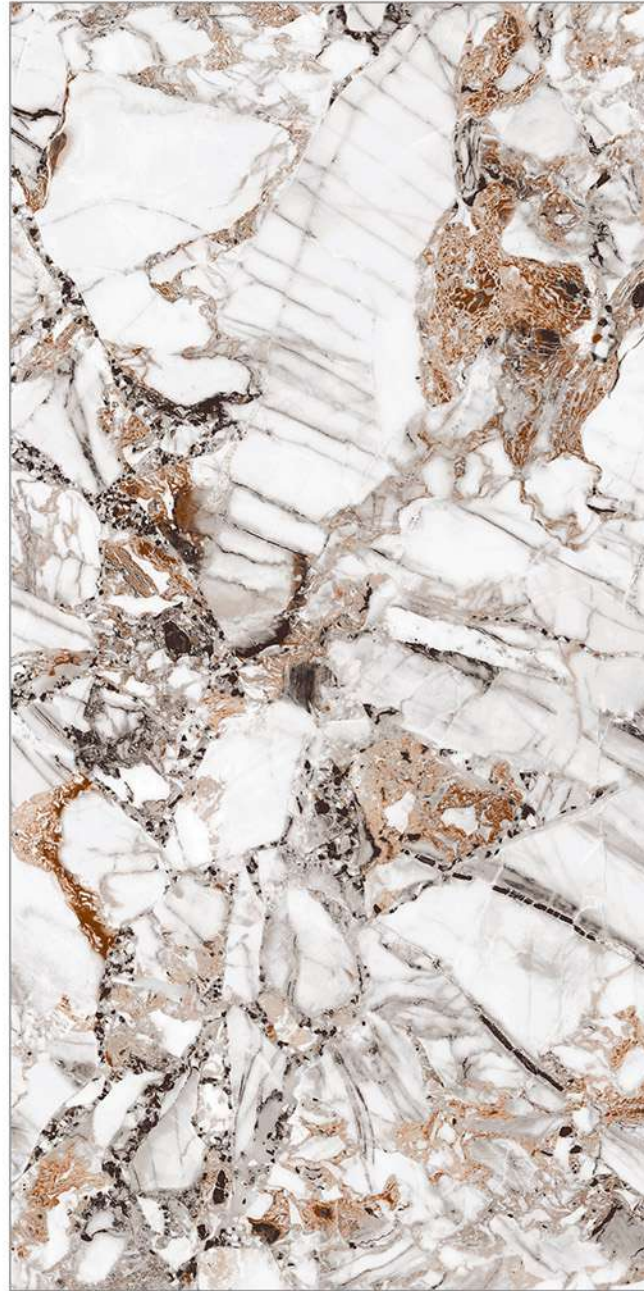

Finish
Glossy

Randoms
8

600x
1200mm

GLAZED
VITRIFIED
TILES

LUTUS WHITE

Size
600x
1200 mm

Finish
Glossy

Randoms
4