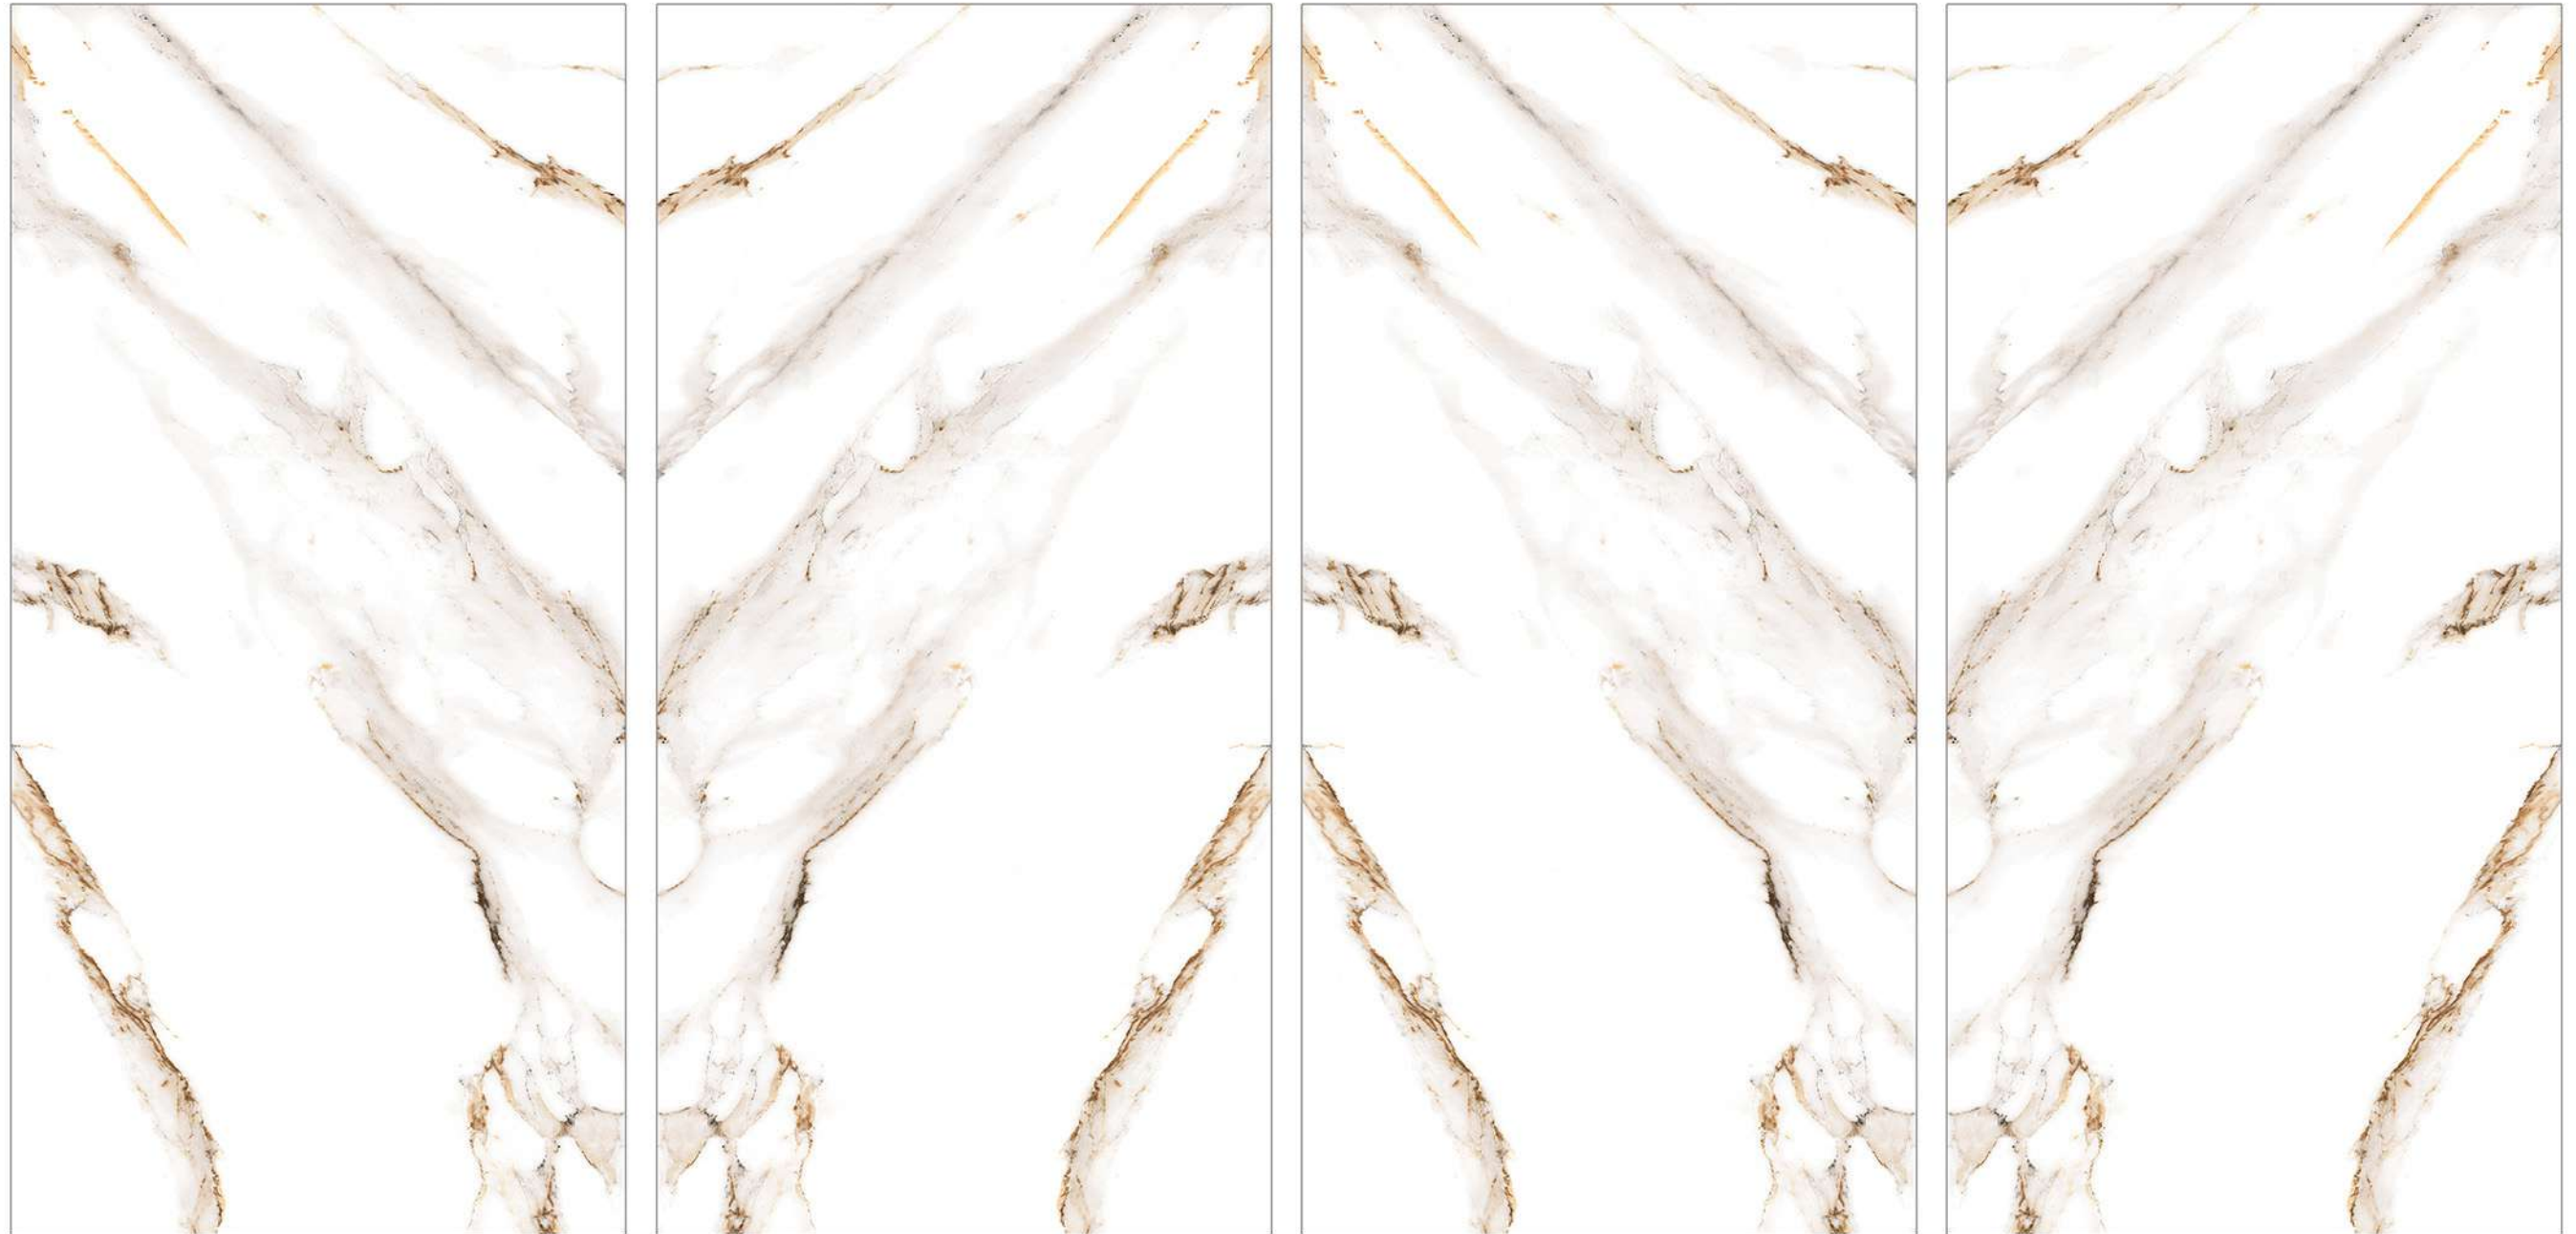

NERO WHITE-A&B

Size
600x
1200 mm

Finish
Glossy

Randoms
2