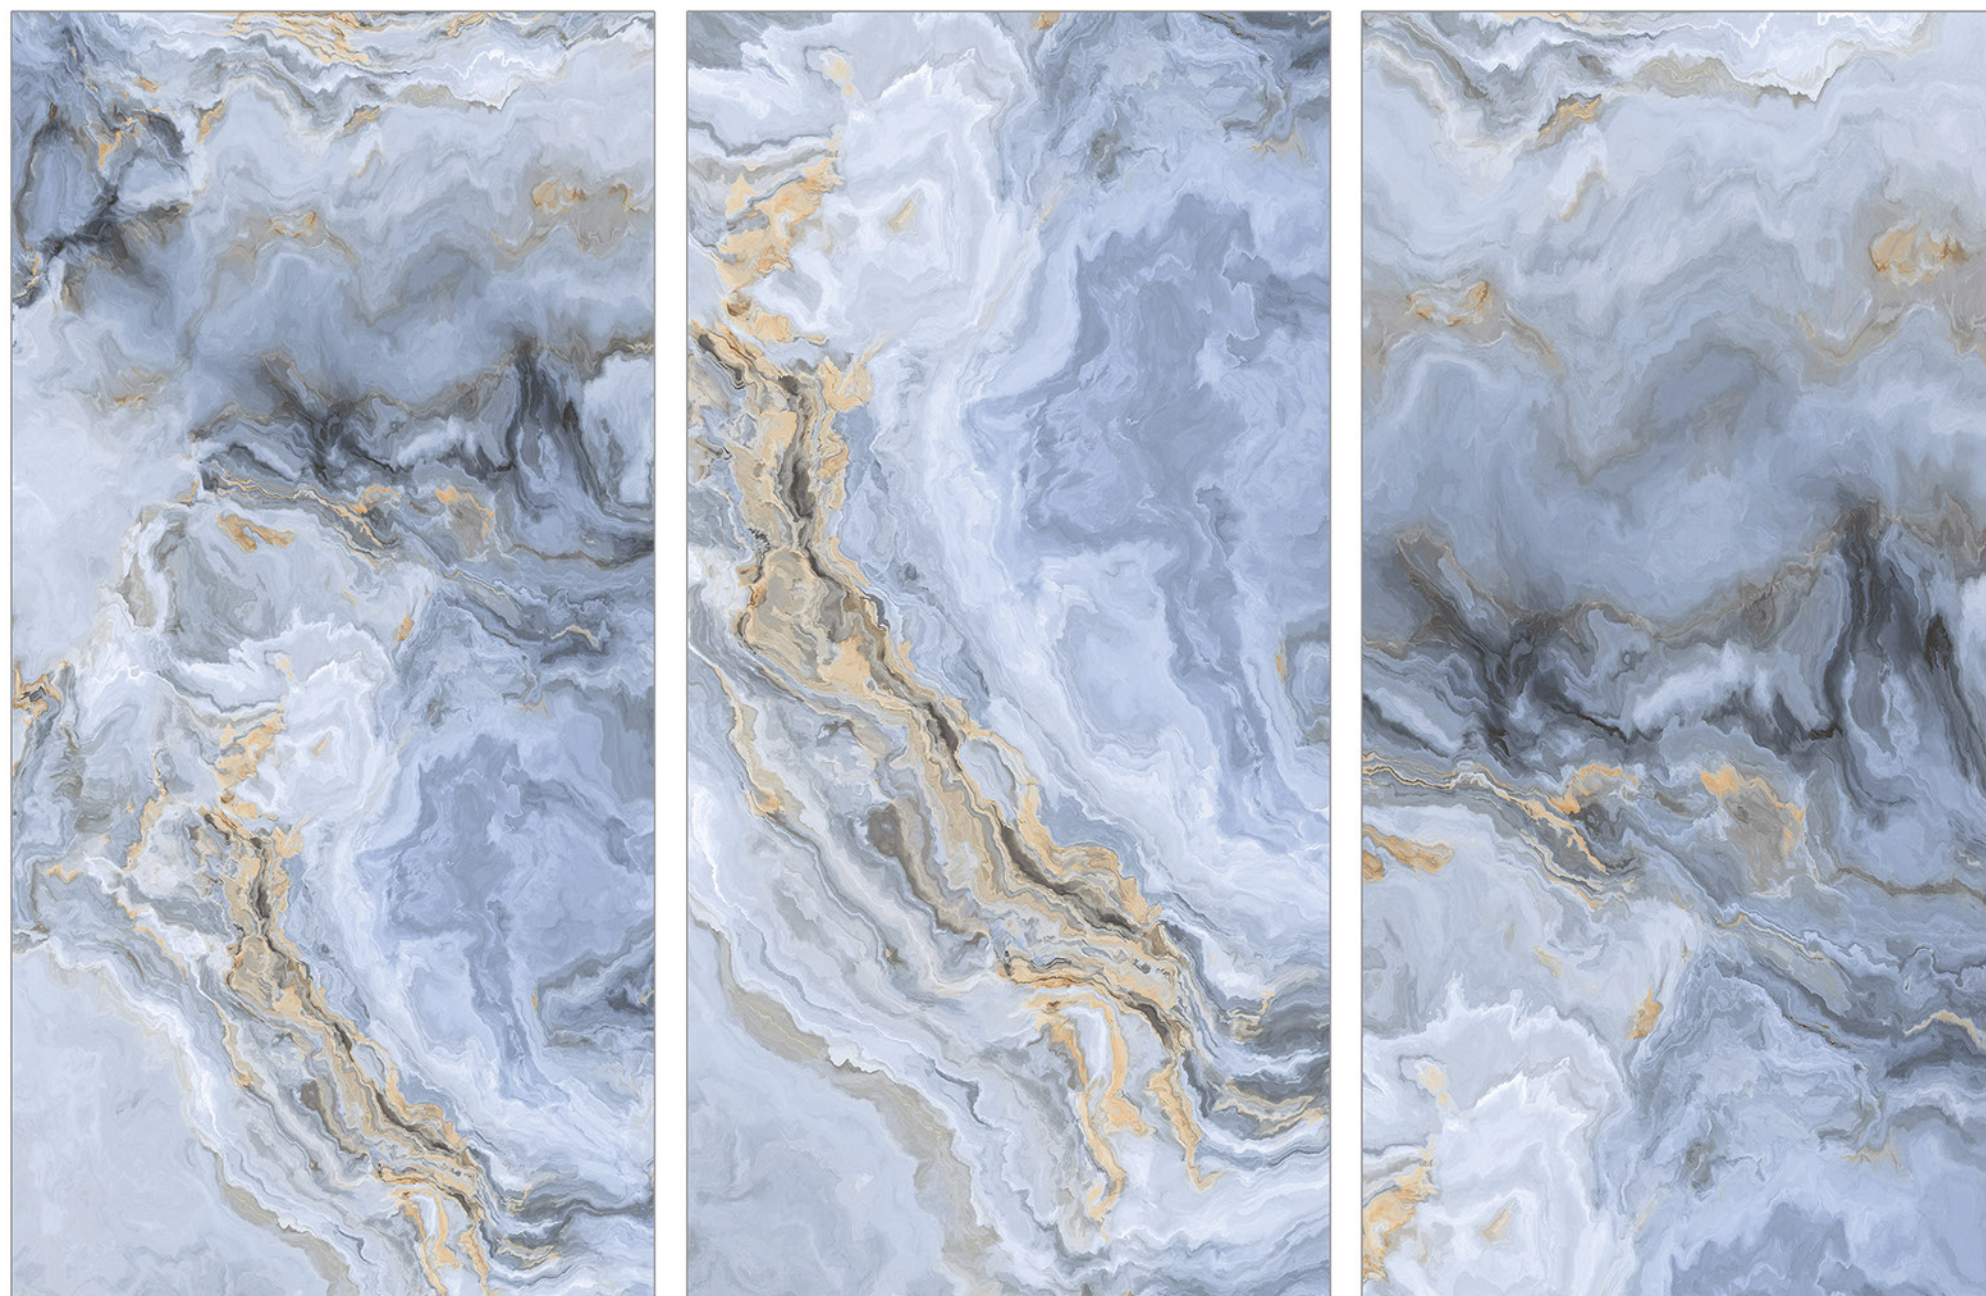

Size
600x
1200 mm

Finish
High Glossy

Randoms
3