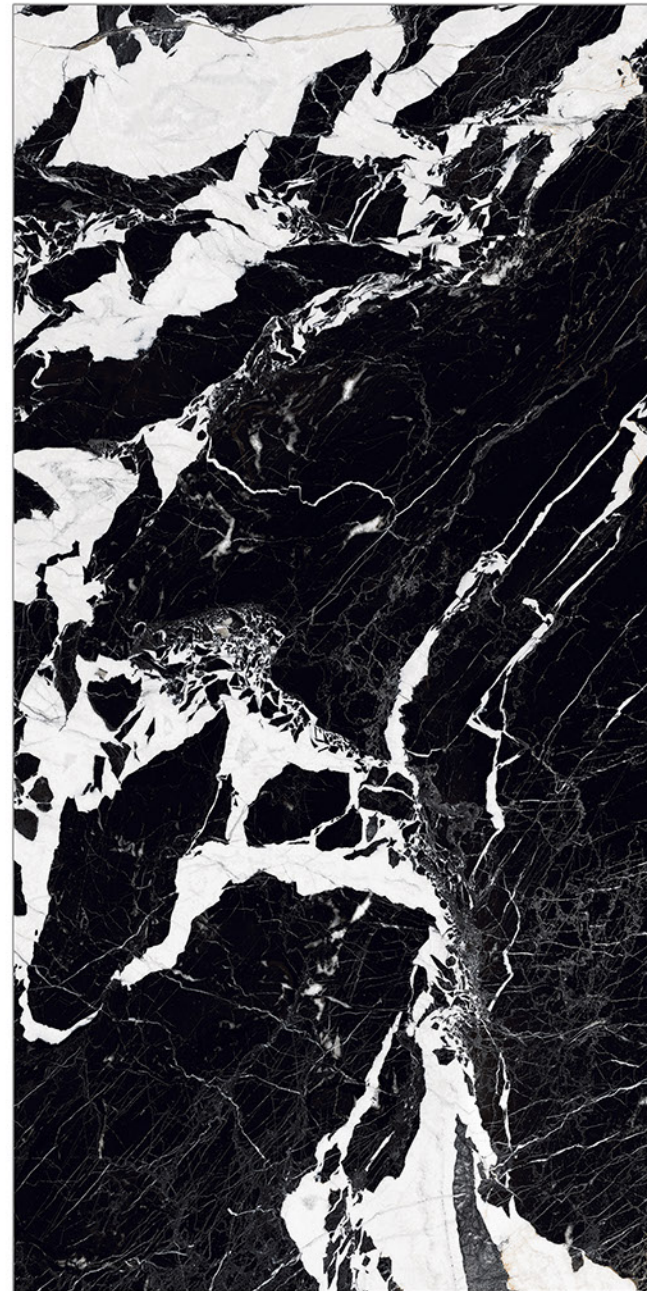

Size
600x
1200 mm

Finish
High Glossy

Randoms
7