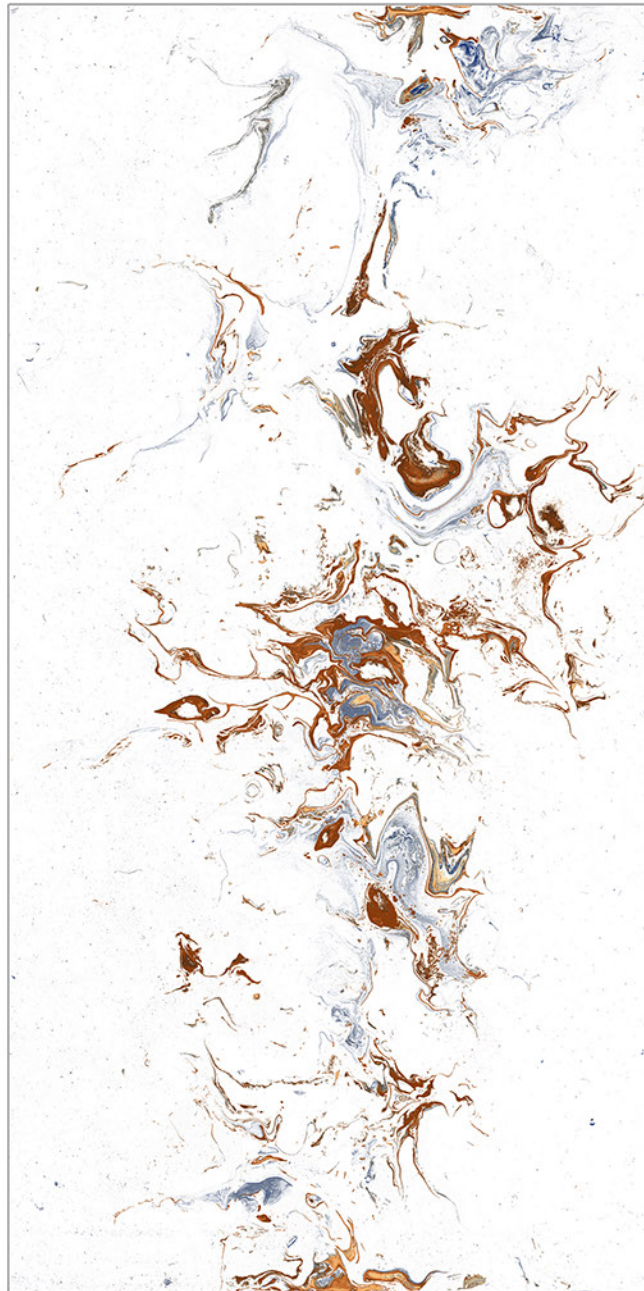

Size
600x
1200 mm

Finish
High Glossy

Randoms
3