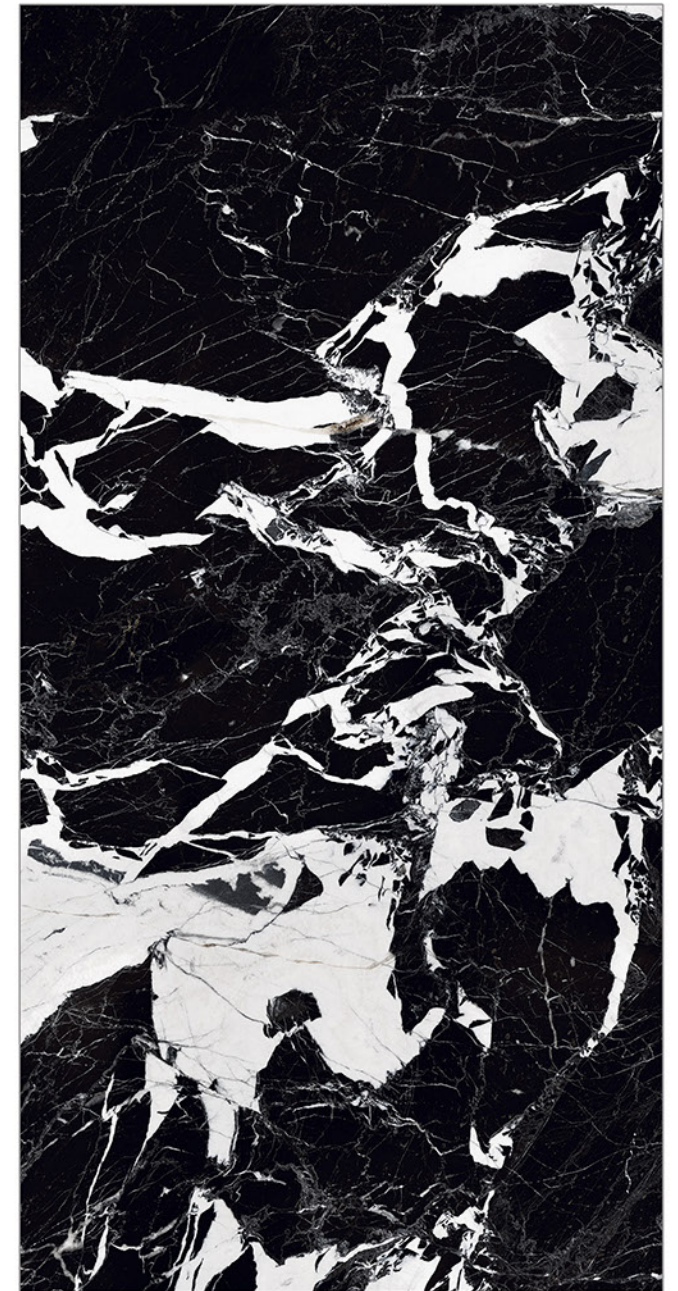

Size
600x
1200 mm

Finish
High Glossy

Randoms
7