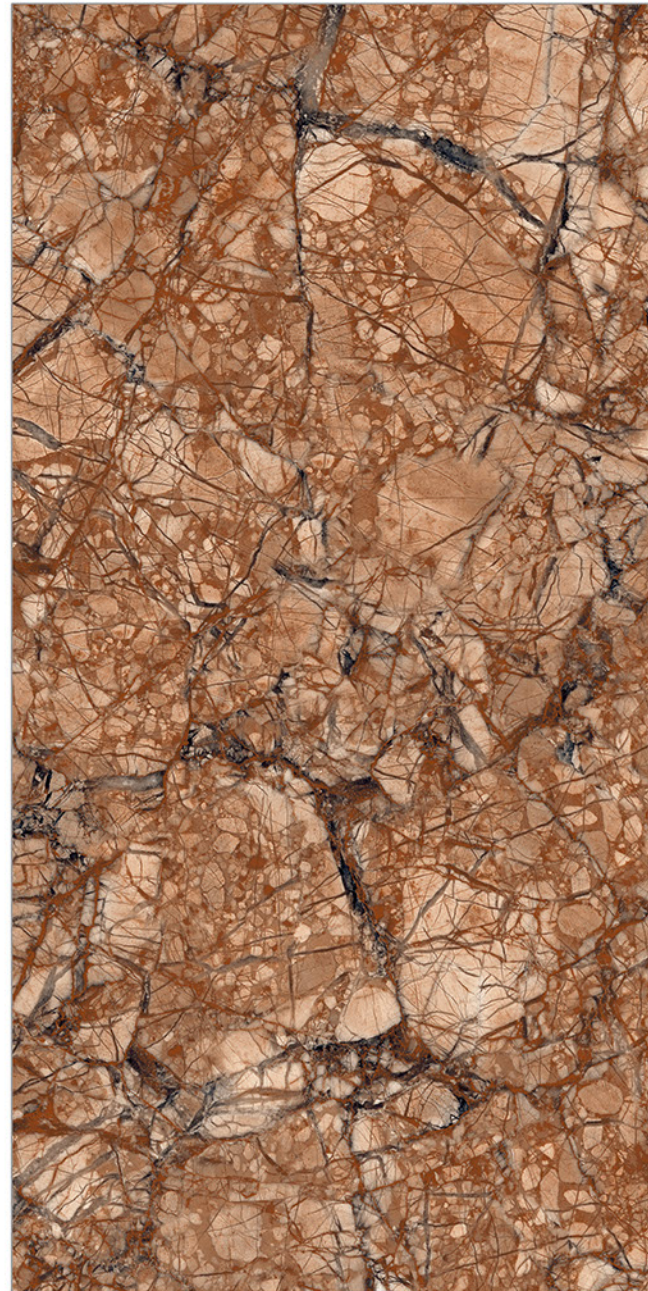

600x  
1200 mm

GLAZED  
VITRIFIED  
TILES

DELMAR BROWN

**DELMAR BROWN**

---

**Size**  
**600x**  
**1200 mm**

**Finish**  
**High Glossy**

**Randoms**  
**4**