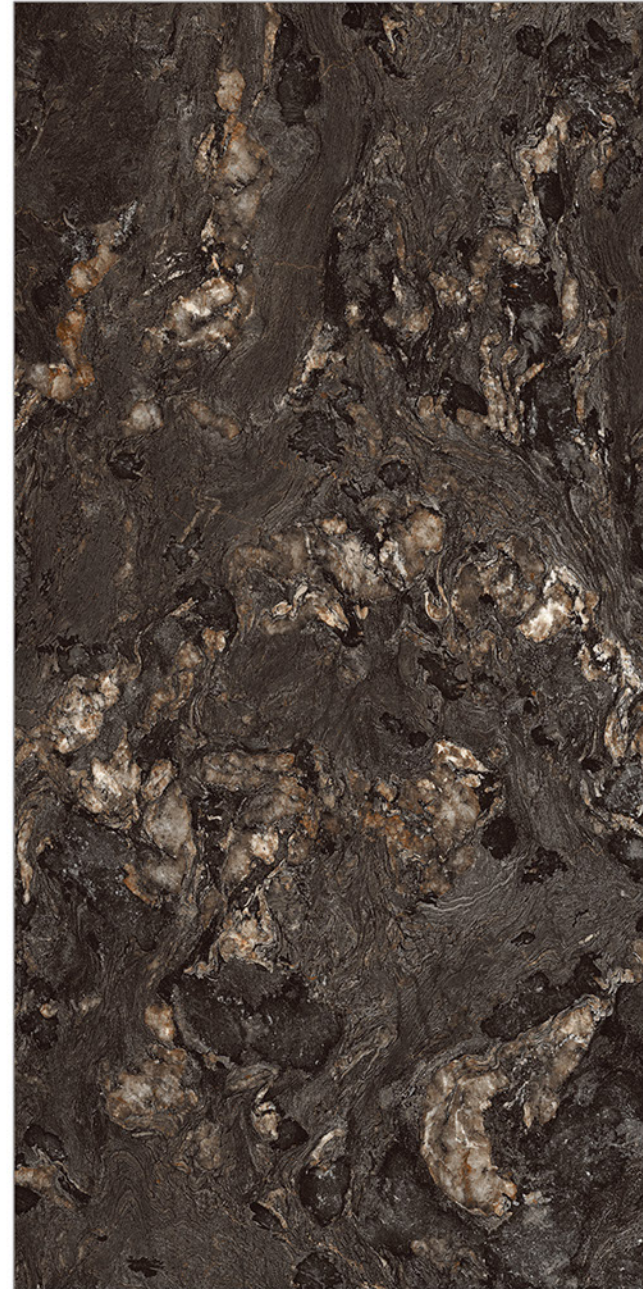

600x  
1200 mm

GLAZED  
VITRIFIED  
TILES

DIAVIKER MARRON

**DIAVIKER MARRON**

---

**Size**  
**600x**  
**1200 mm**

**Finish**  
**High Glossy**

**Randoms**  
**7**