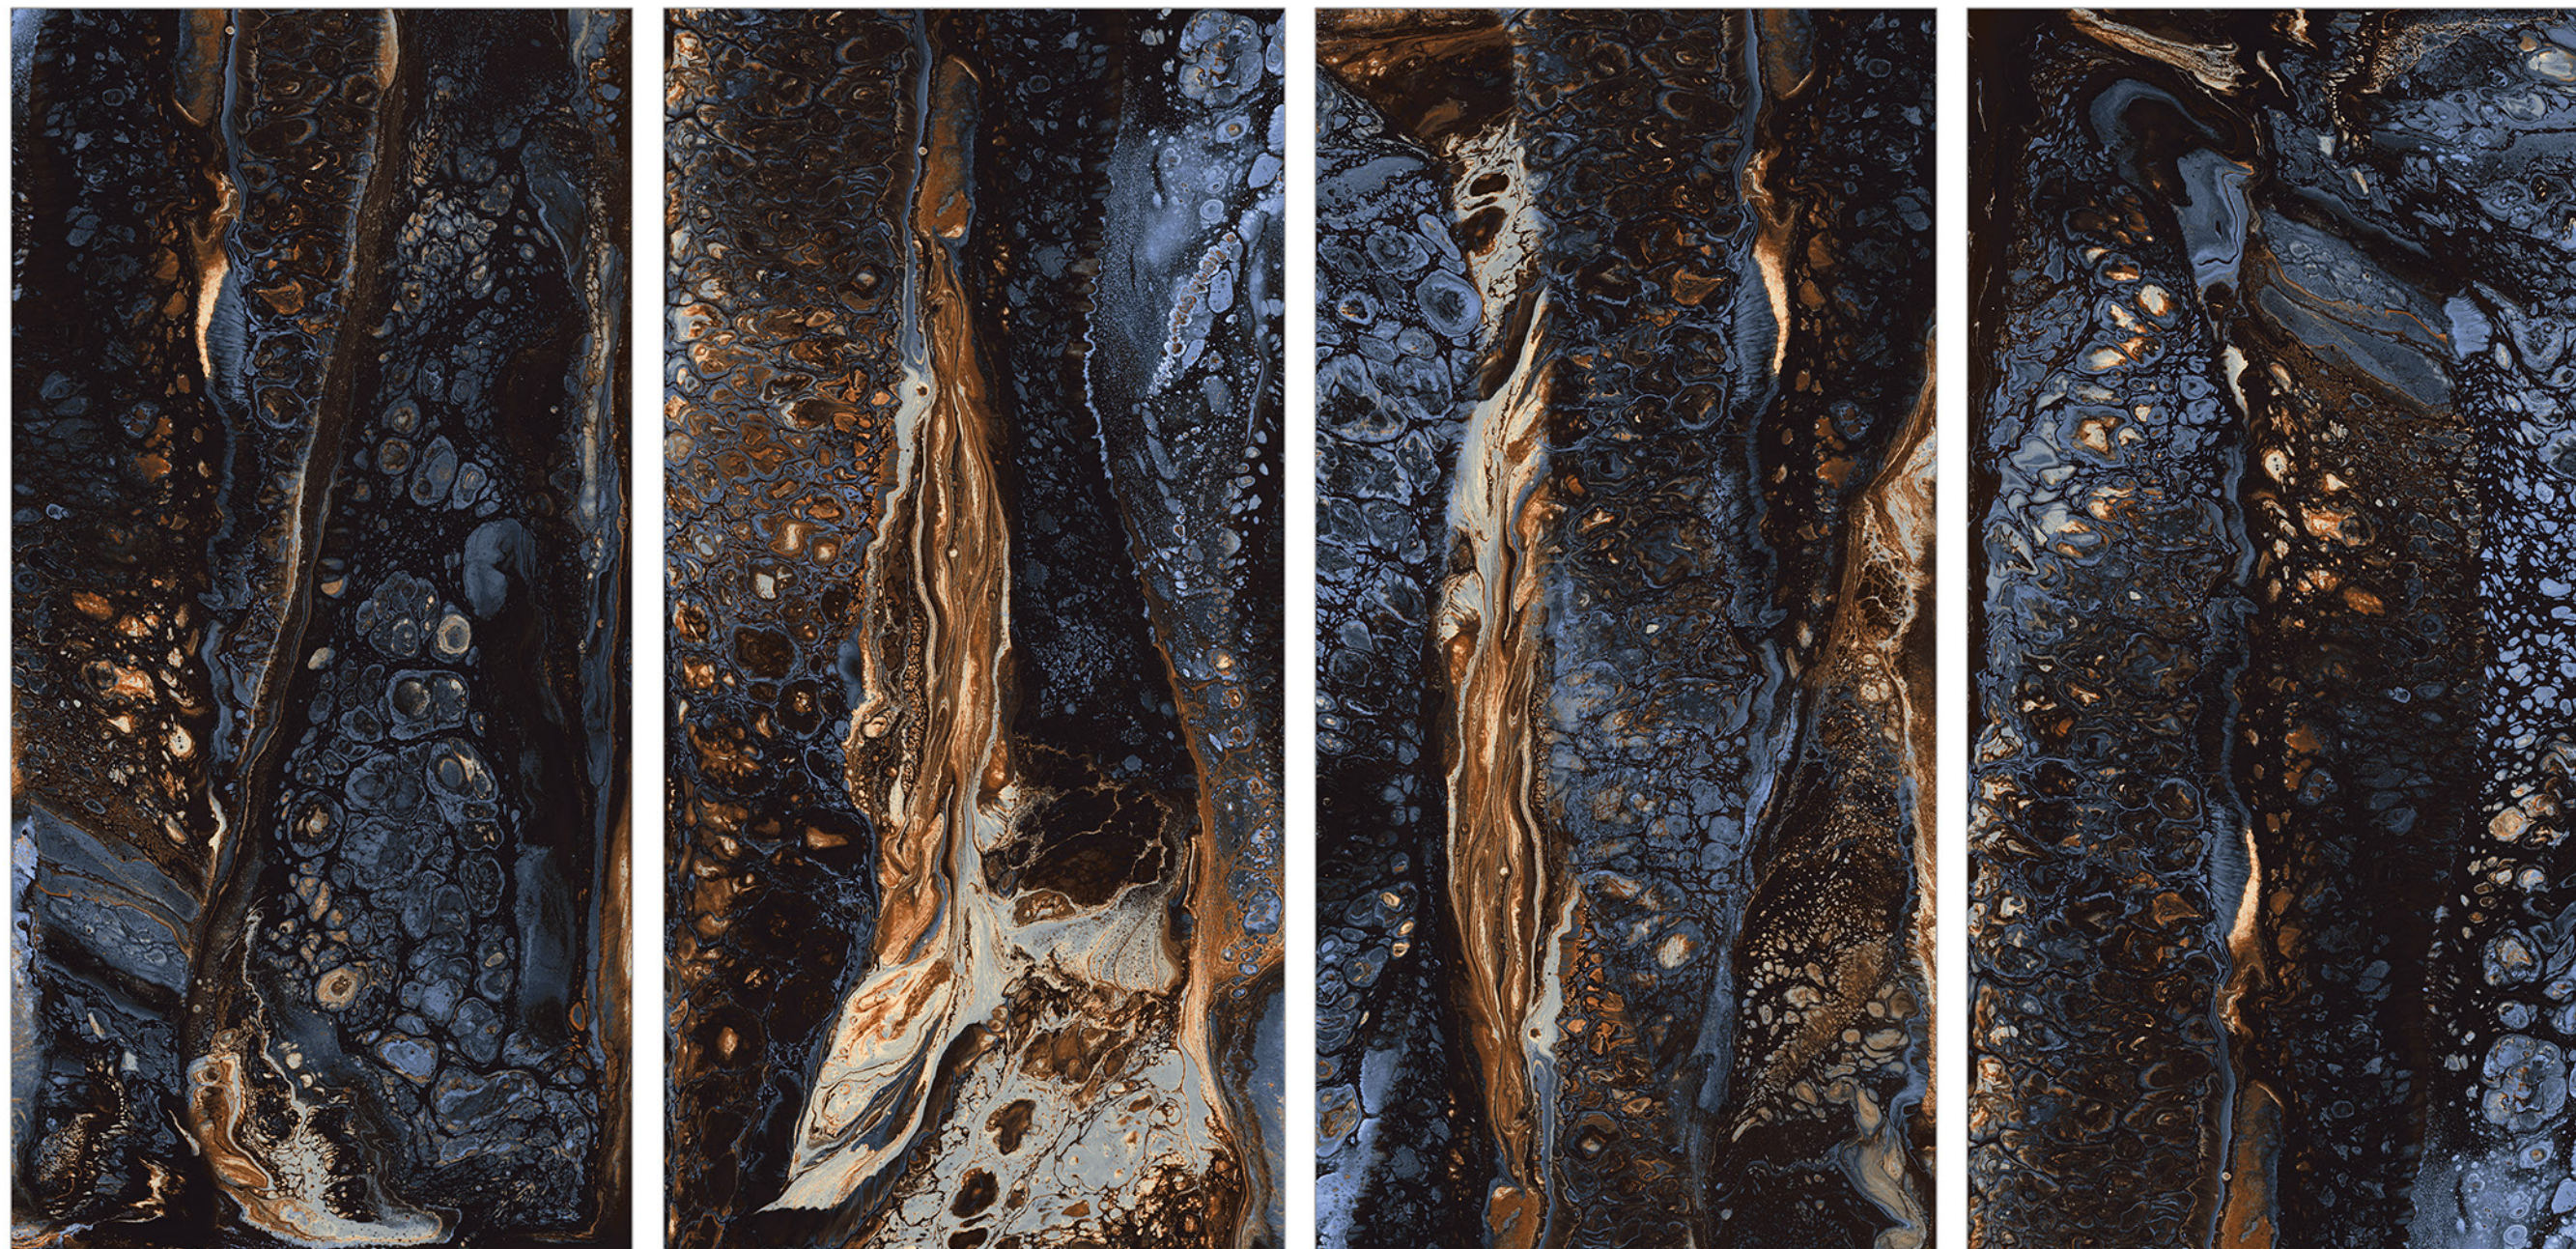

Size
600x
1200 mm

Finish
High Glossy

Randoms
4