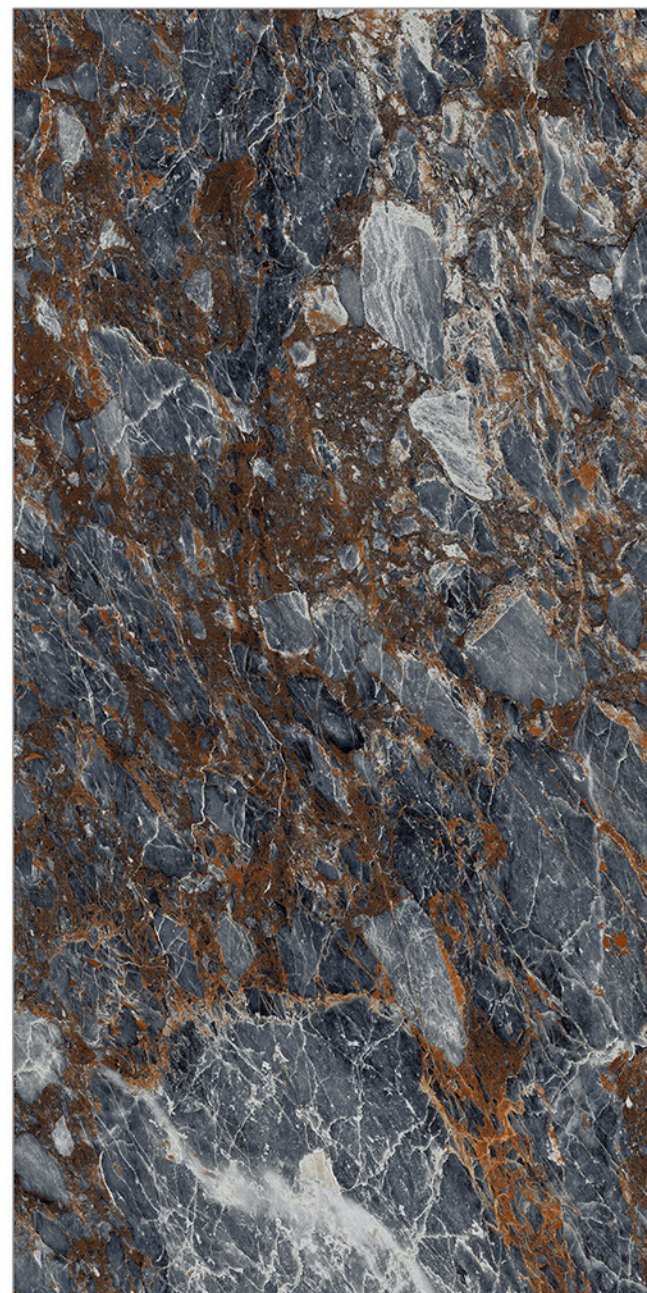

**Size**  
**600x**  
**1200 mm**

**Finish**  
**High Glossy**

**Randoms**  
**8**

600x  
1200 mm

GLAZED  
VITRIFIED  
TILES

MUIRA DOVE

**Size**  
**600x**  
**1200 mm**

**Finish**  
**High Glossy**