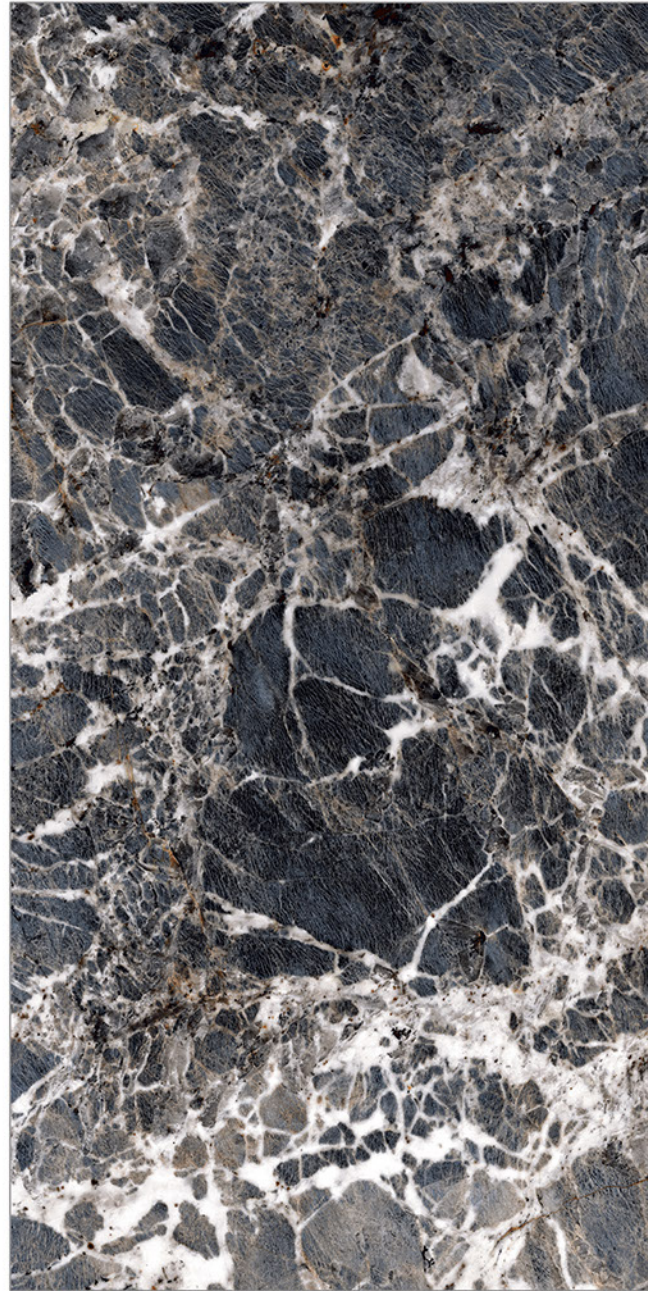

Size
600x
1200 mm

Finish
High Glossy

Randoms
6