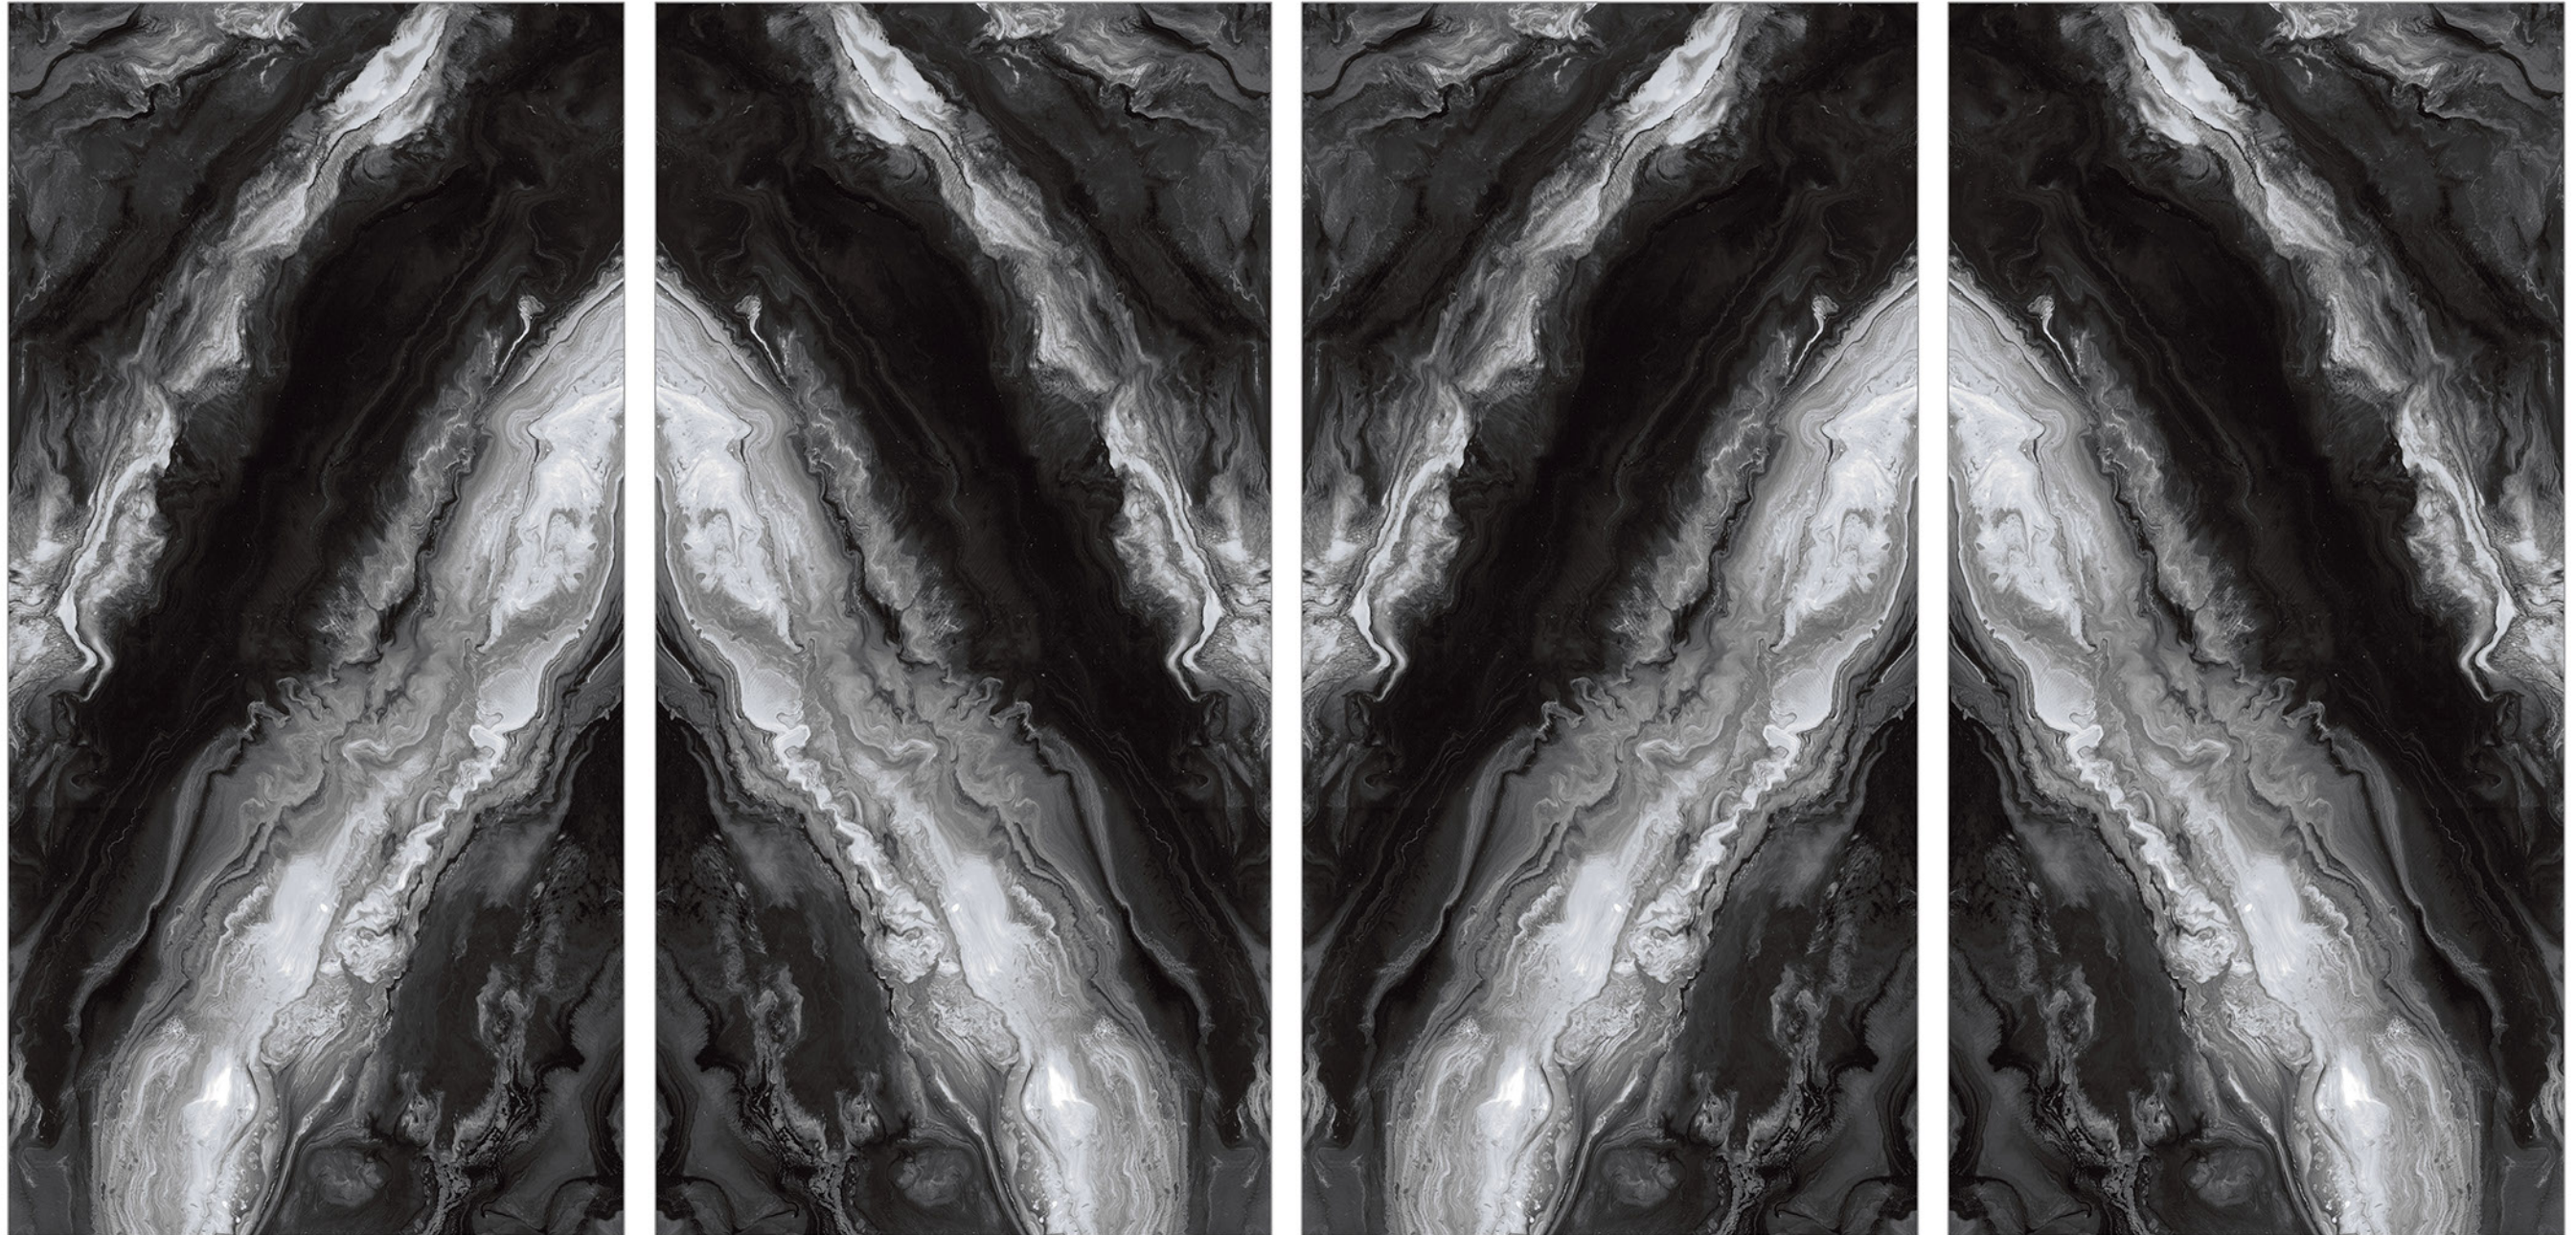

**BLUEGRESS**  
— PORCELANO —  
*an italian style*

**600x1200mm**

**GVT - PGVT**

**600x600mm**

600x  
1200 mm

GLAZED  
VITRIFIED  
TILES

MONACO BLACK

**Size**  
**600x**  
**1200 mm**