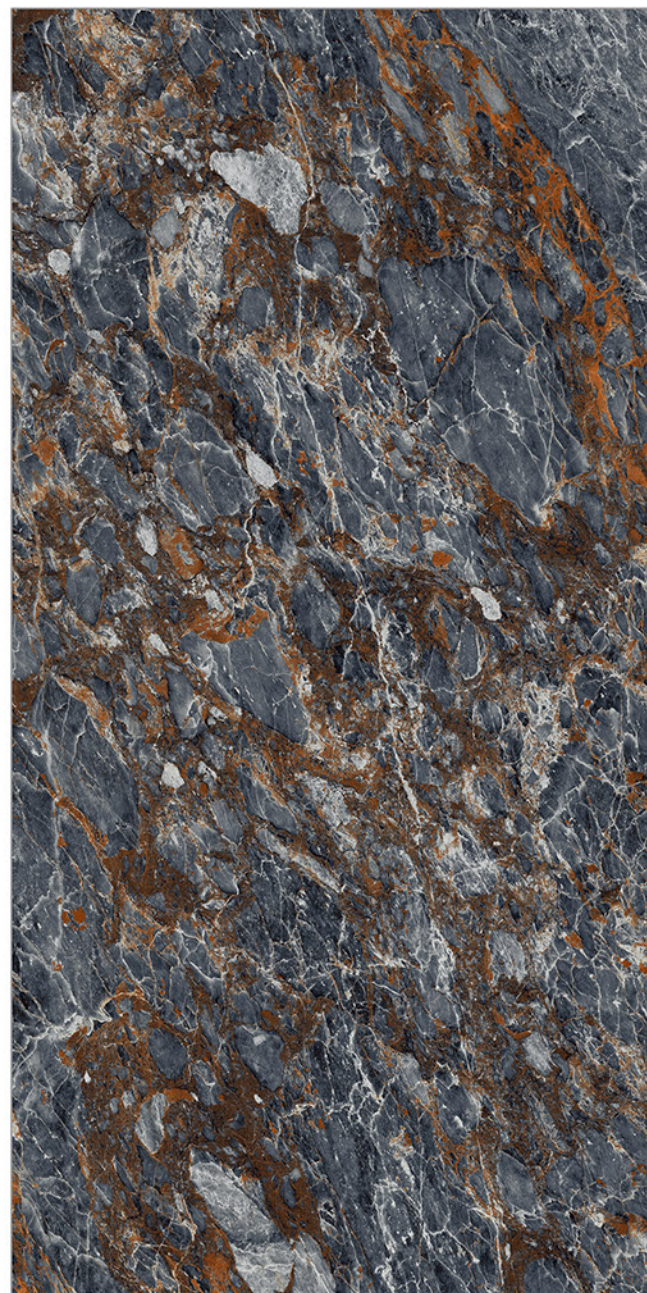

**Size**  
**600x**  
**1200 mm**

**Finish**  
**High Glossy**

**Randoms**  
**8**

600x  
1200 mm

GLAZED  
VITRIFIED  
TILES

MUIRA DOVE

**Size**  
**600x**  
**1200 mm**

**Finish**  
**High Glossy**