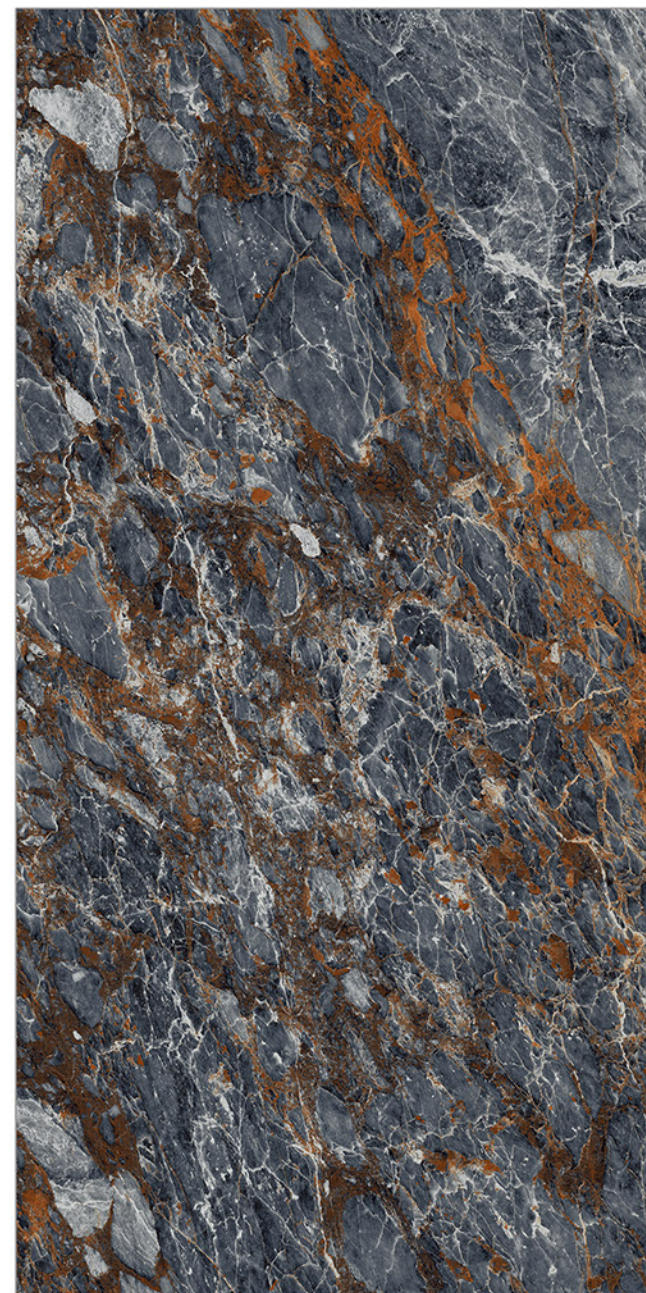

**Size**  
**600x**  
**1200 mm**

**Finish**  
**High Glossy**

**Randoms**  
**8**

600x  
1200 mm

GLAZED  
VITRIFIED  
TILES

MUIRA DOVE

**Size**  
**600x**  
**1200 mm**

**Finish**  
**High Glossy**