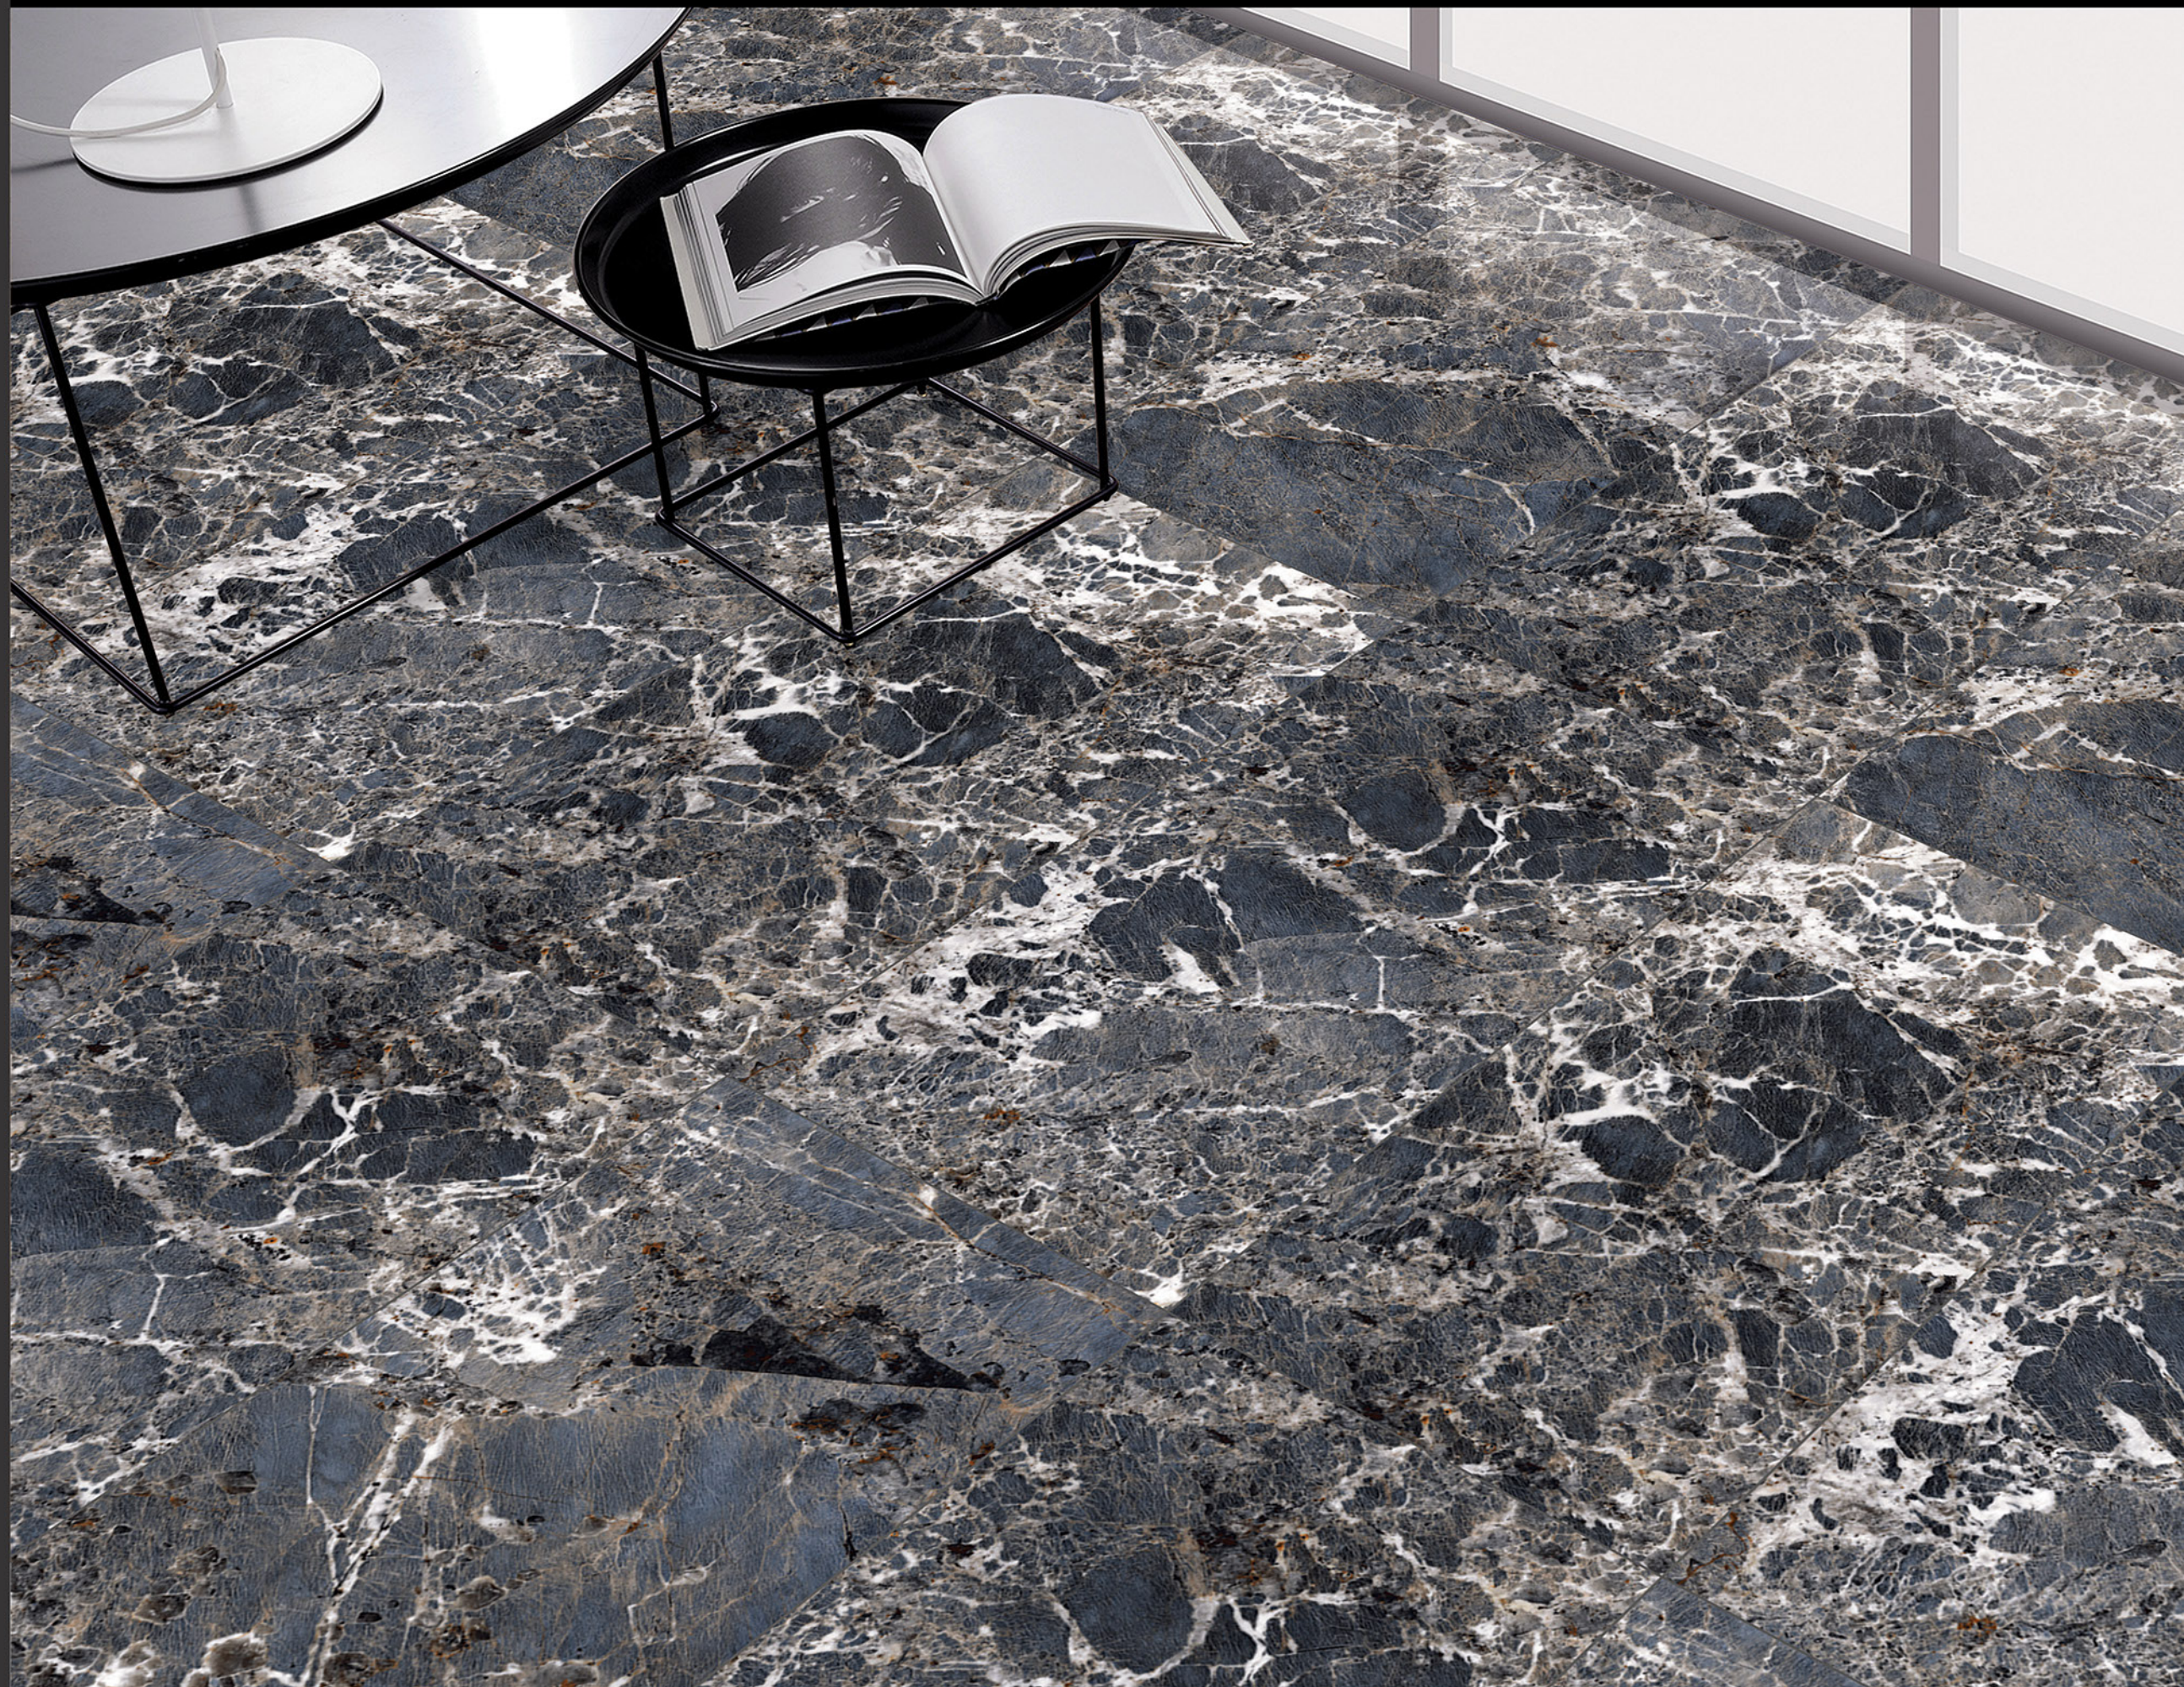

600x
1200 mm

GLAZED
VITRIFIED
TILES

TULUM NERO