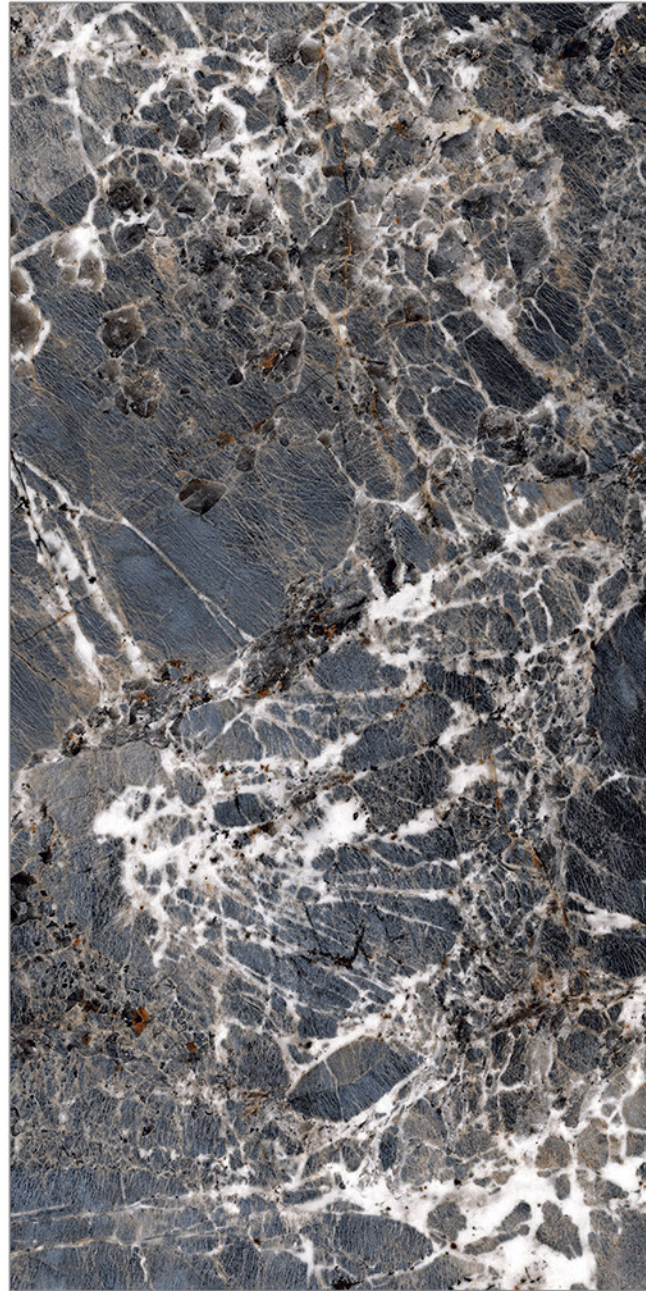

Size
600x
1200 mm

Finish
High Glossy

Randoms
6