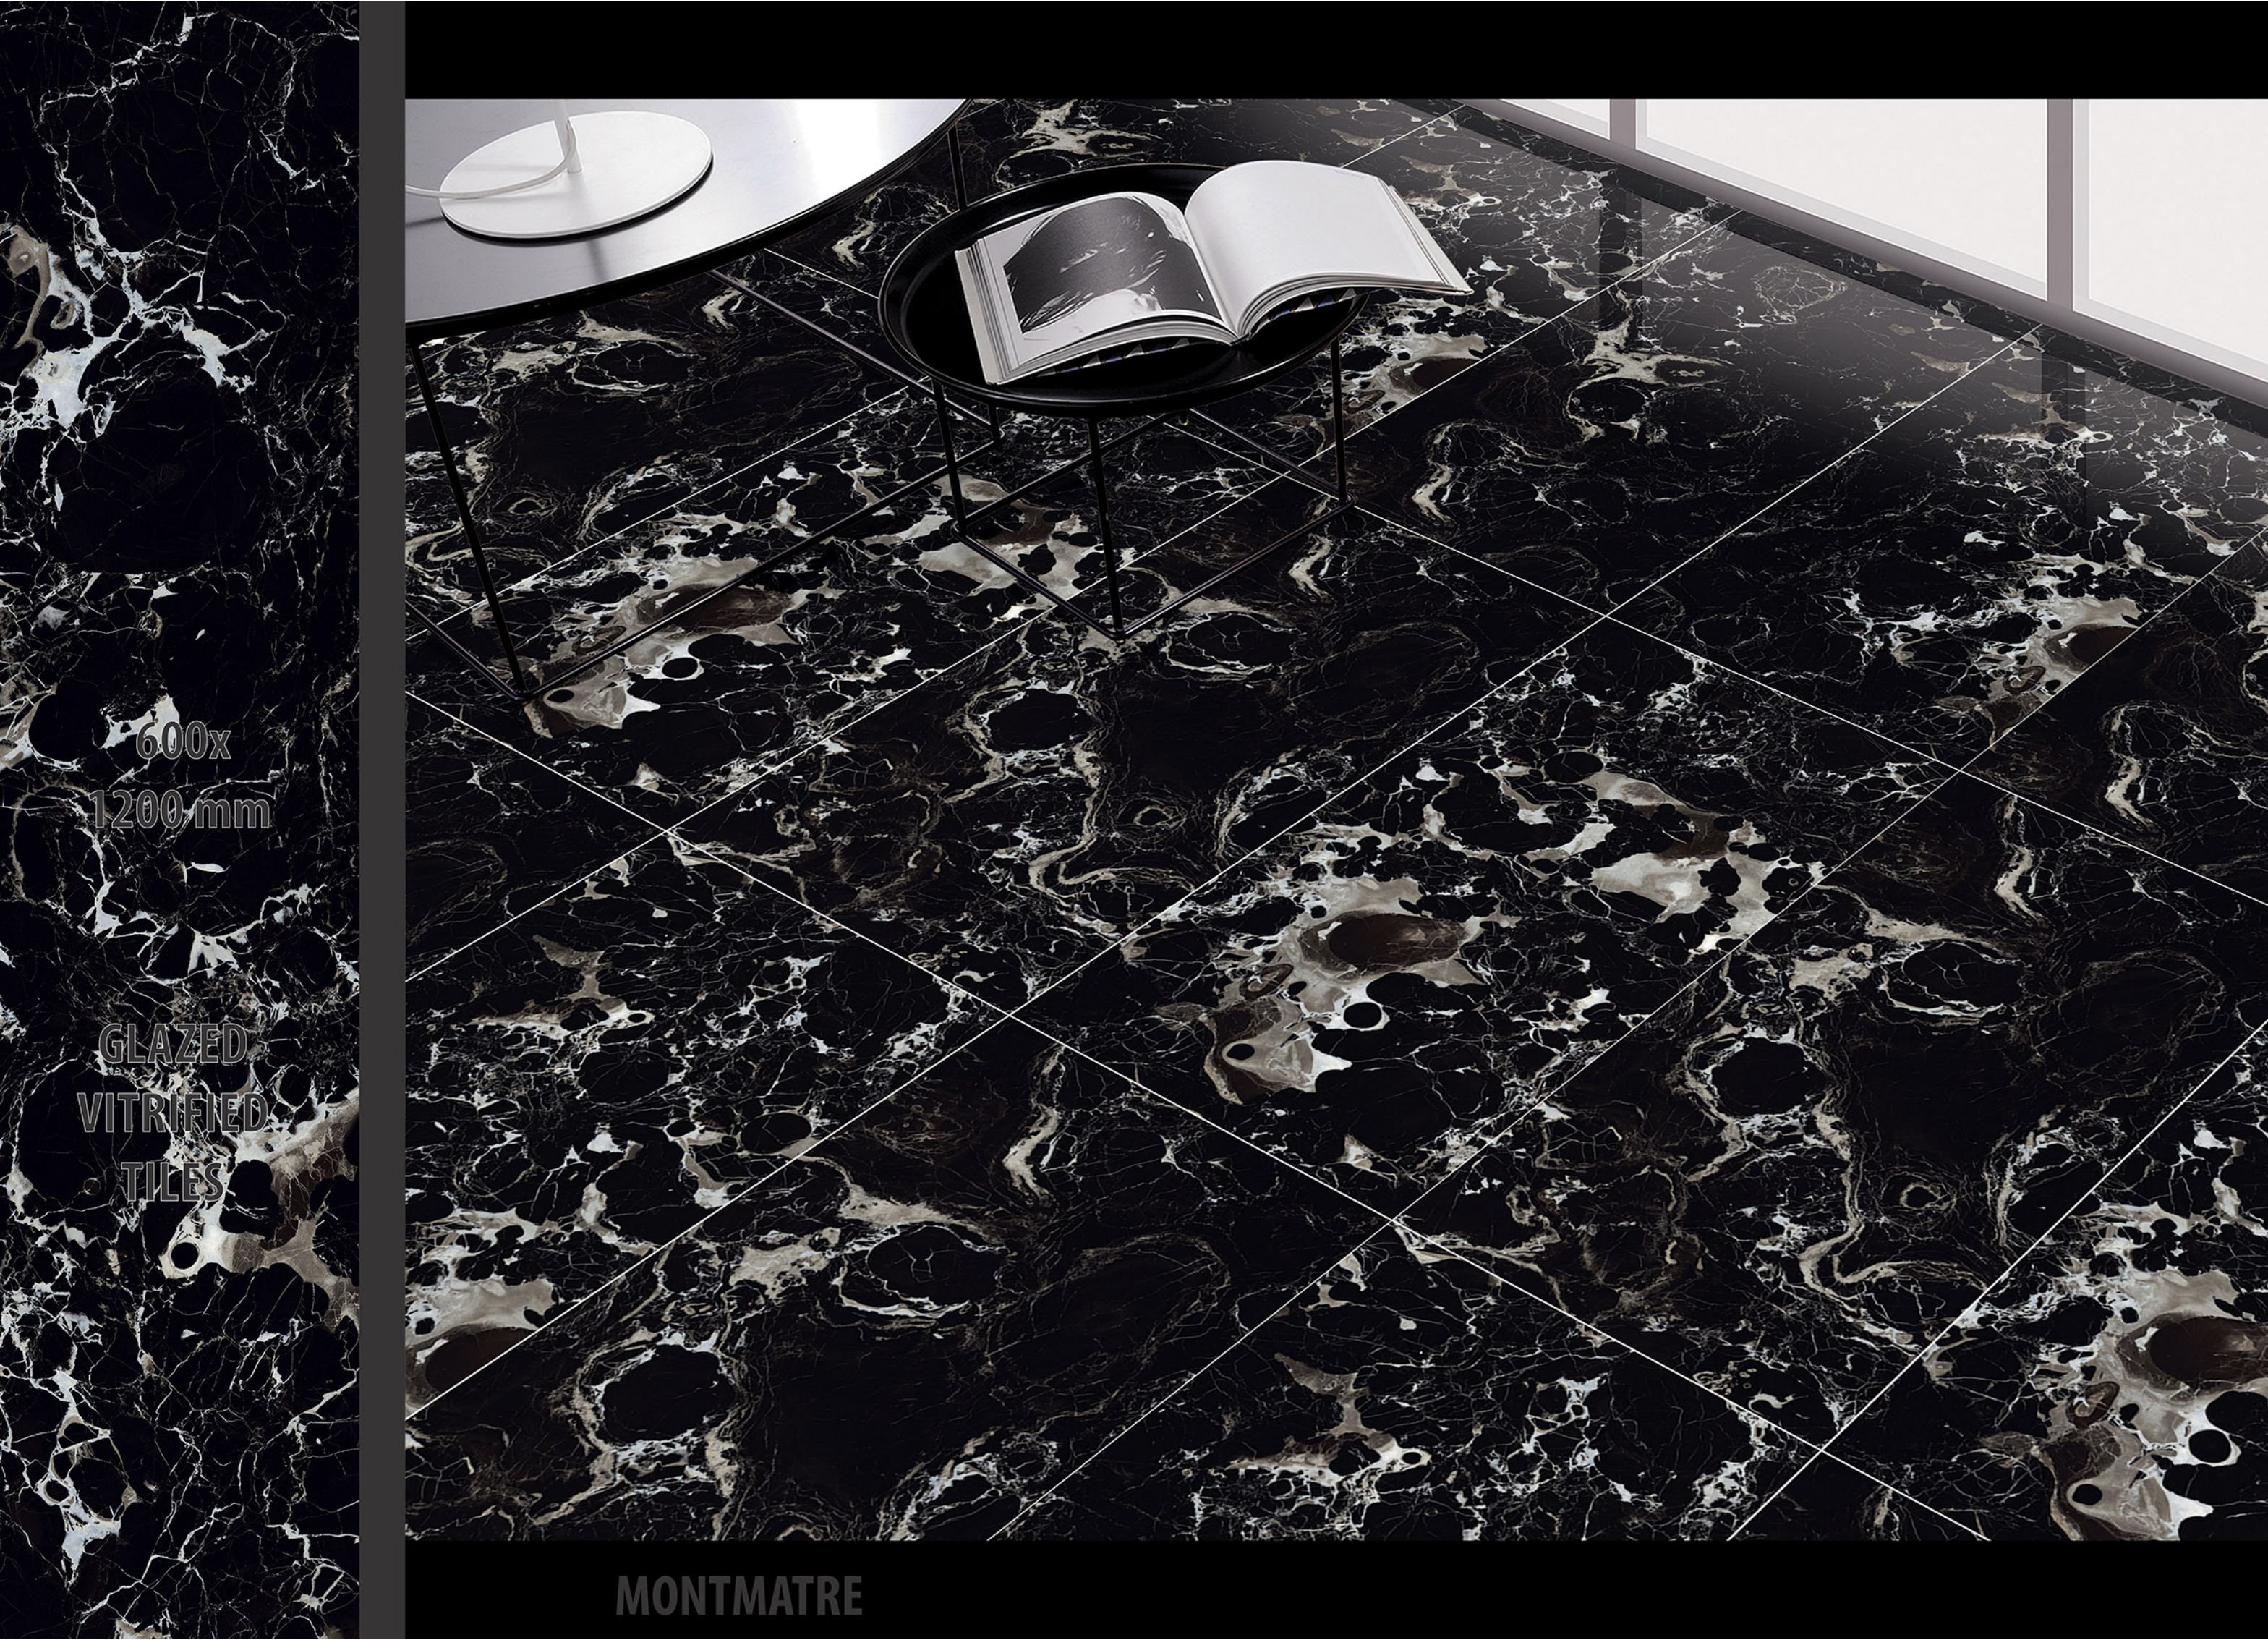

**Size**  
**600x**  
**1200 mm**

**Finish**  
**High Glossy**

**Randoms**  
**8**

600x  
1200 mm

GLAZED  
VITRIFIED  
TILES

MUIRA DOVE

**Size**  
**600x**  
**1200 mm**

**Finish**  
**High Glossy**