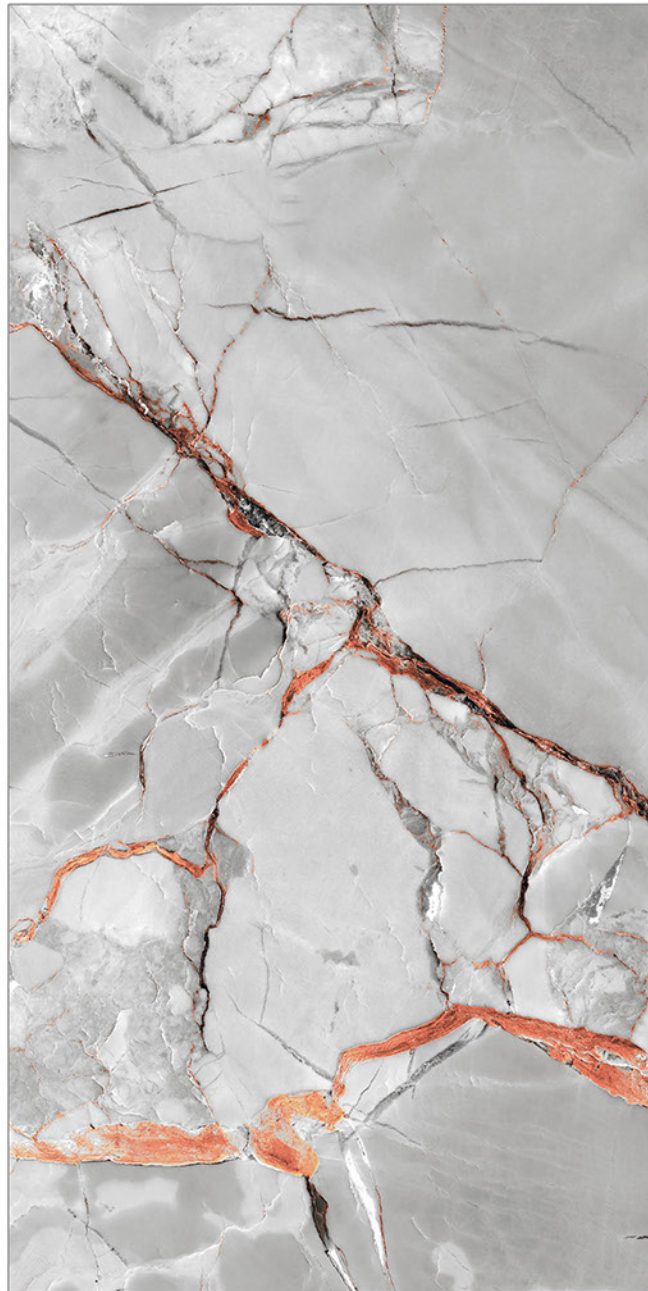

Size
600x
1200 mm

Finish
High Glossy
Nebula

Randoms
6