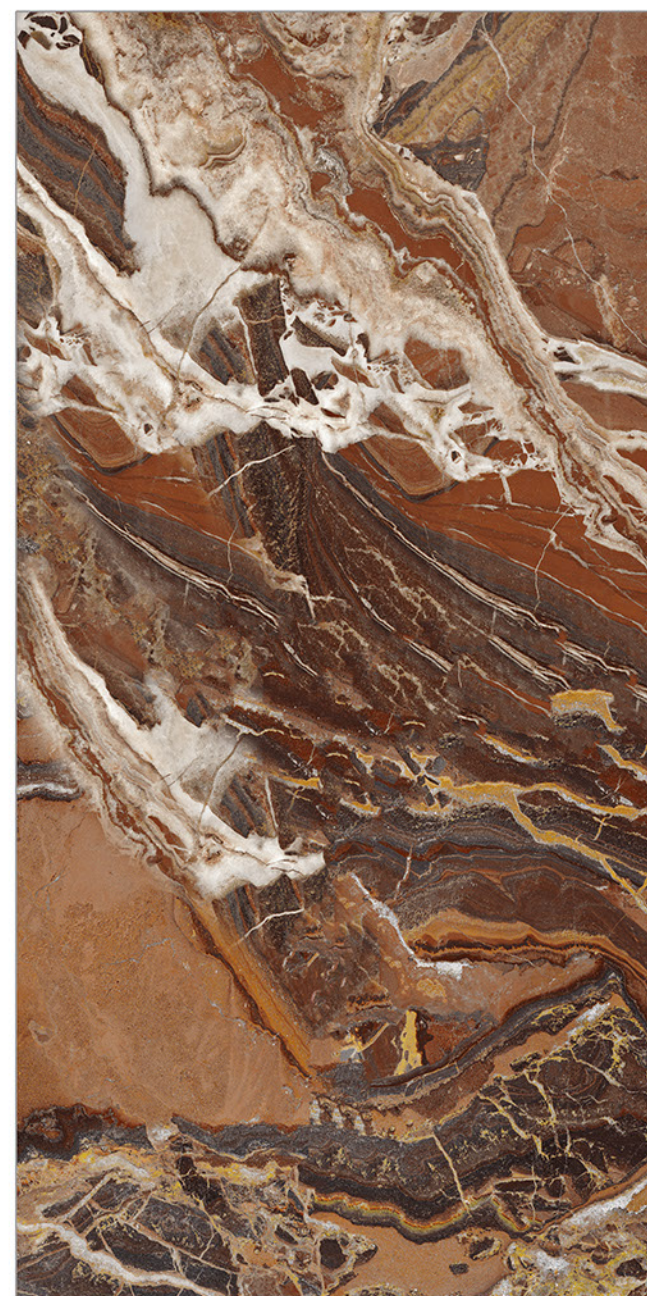

Size
600x
1200 mm

Finish
High Glossy
Nebula

Randoms
5