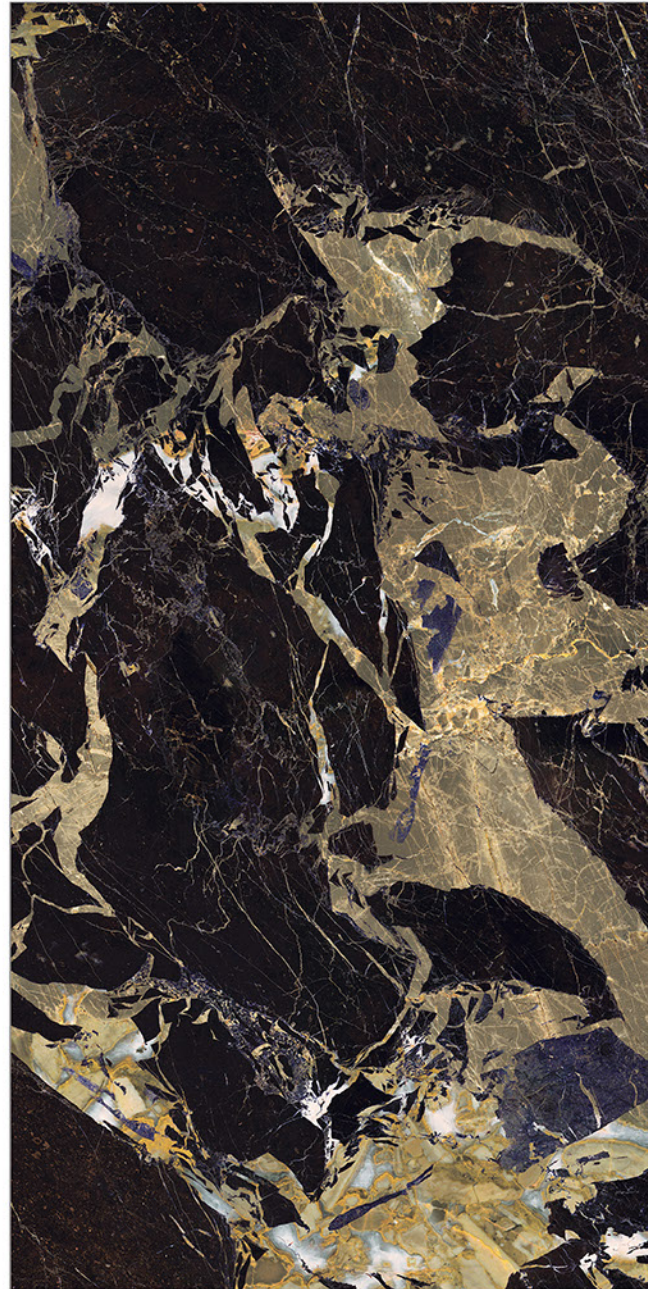

Size
600x
1200 mm

Finish
High Glossy
Nebula

Randoms
8