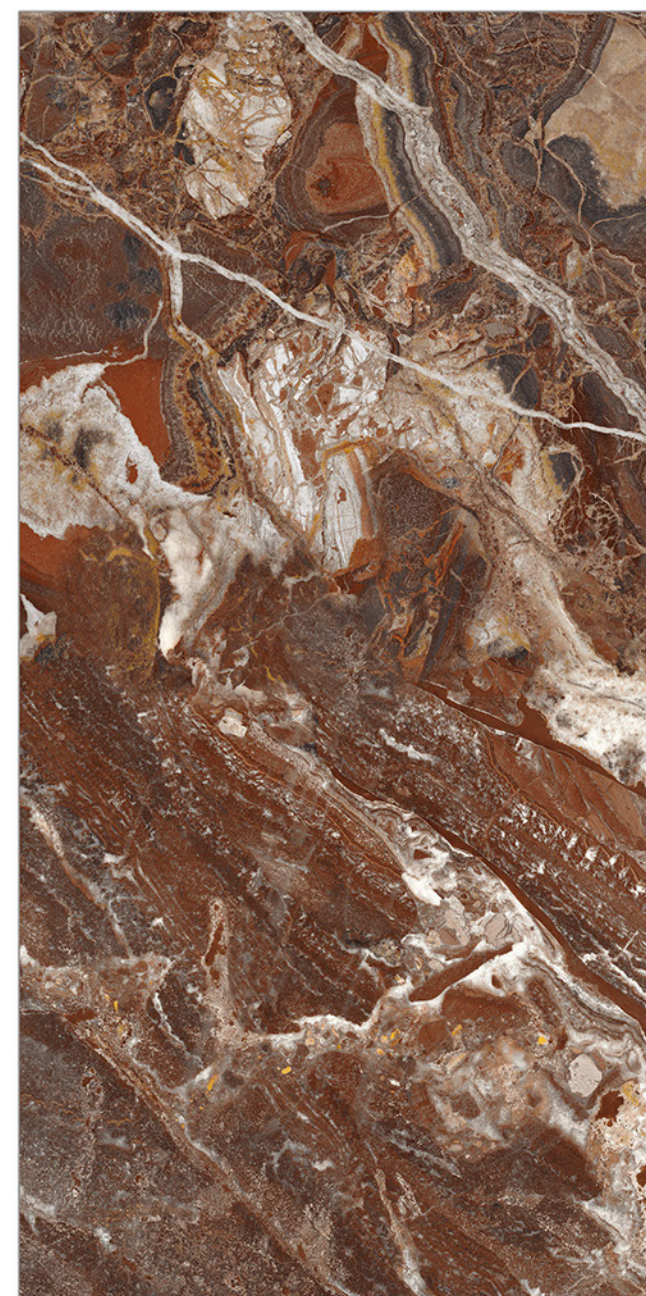

Size
600x
1200 mm

Finish
High Glossy
Nebula

Randoms
5