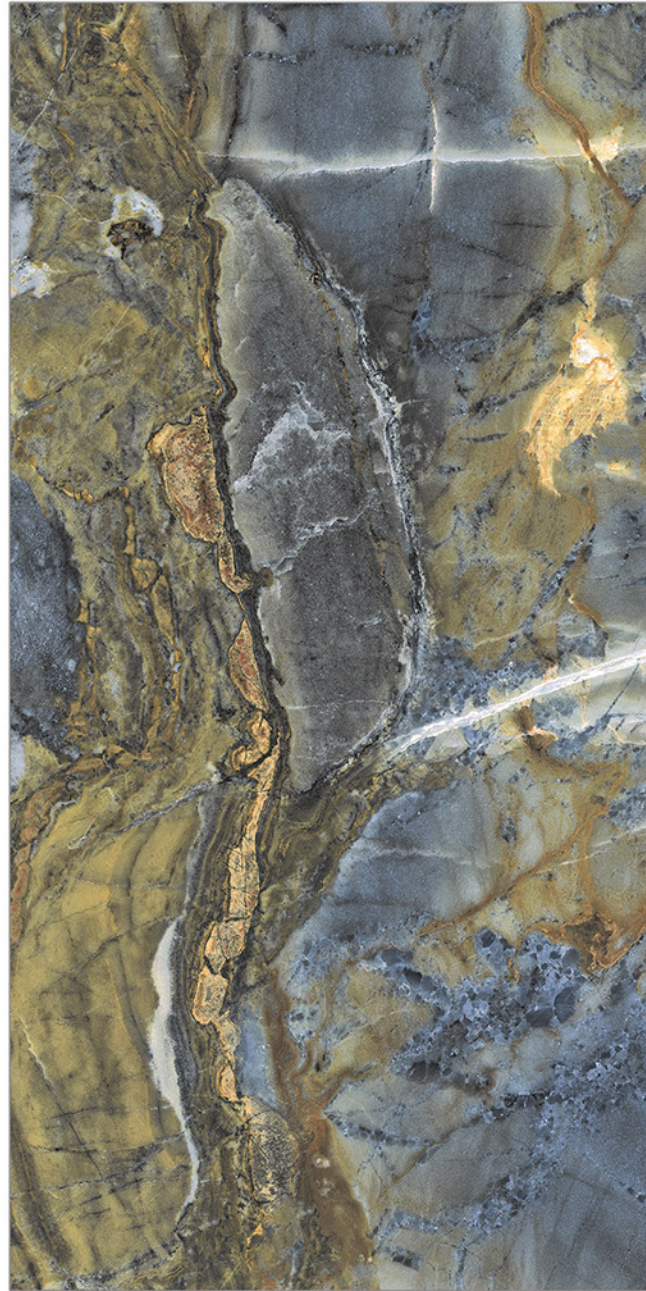

600x  
1200 mm

GLAZED  
VITRIFIED  
TILES

AMSTONE BERRY

**Size**  
**600x**  
**1200 mm**

**Finish**  
**High Glossy**  
**Nebula**

**Randoms**  
**6**

**Size**  
**600x**  
**1200 mm**

**Finish**  
**High Glossy**  
**Nebula**