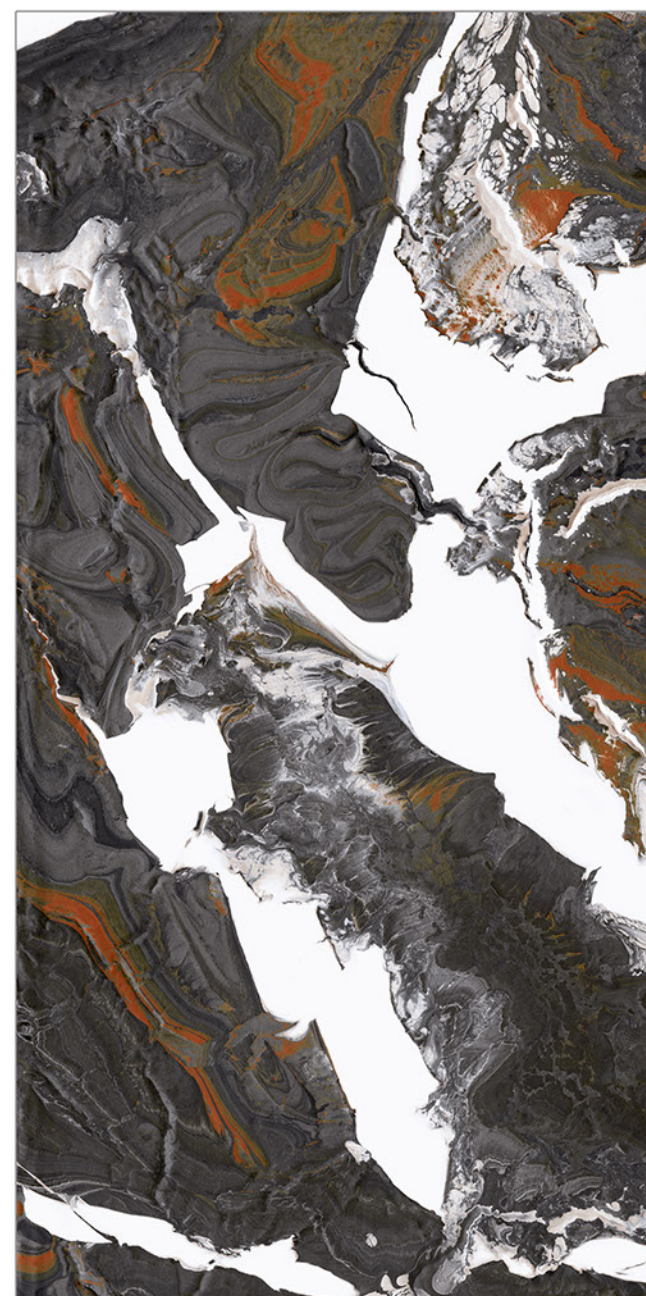

Size
600x
1200 mm

Finish
High Glossy
Nebula

Randoms
4