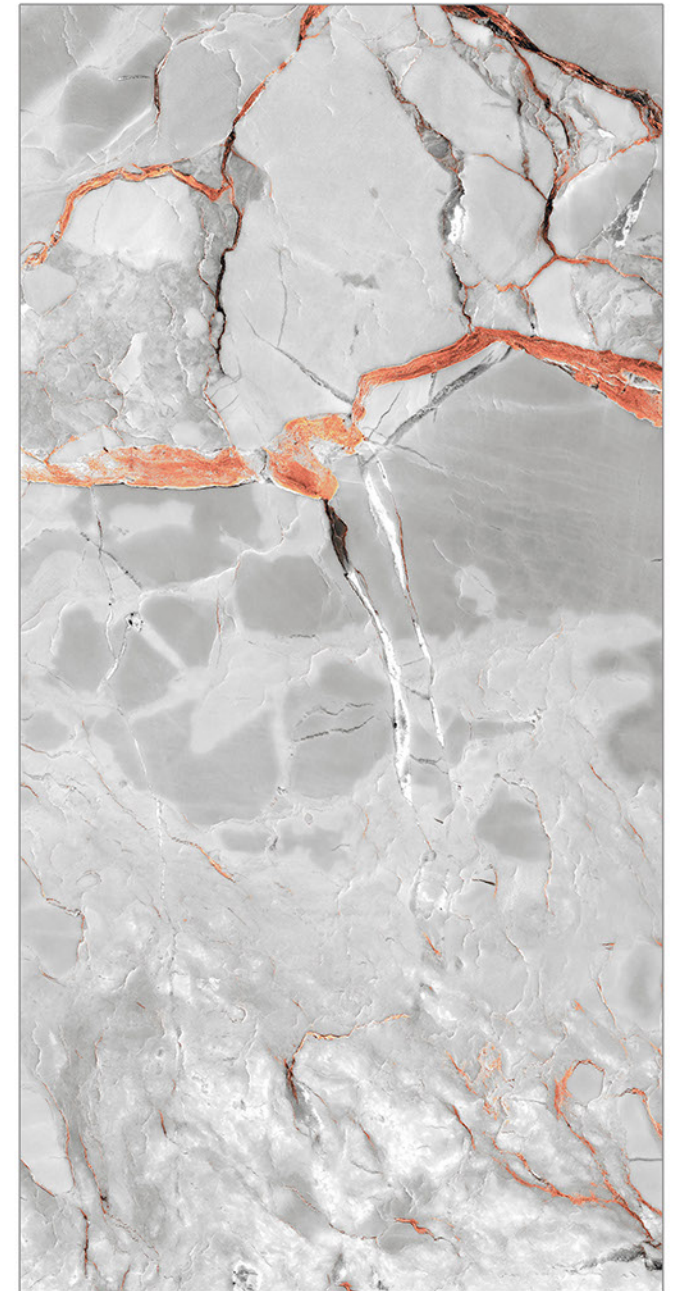

Size
600x
1200 mm

Finish
High Glossy
Nebula

Randoms
6