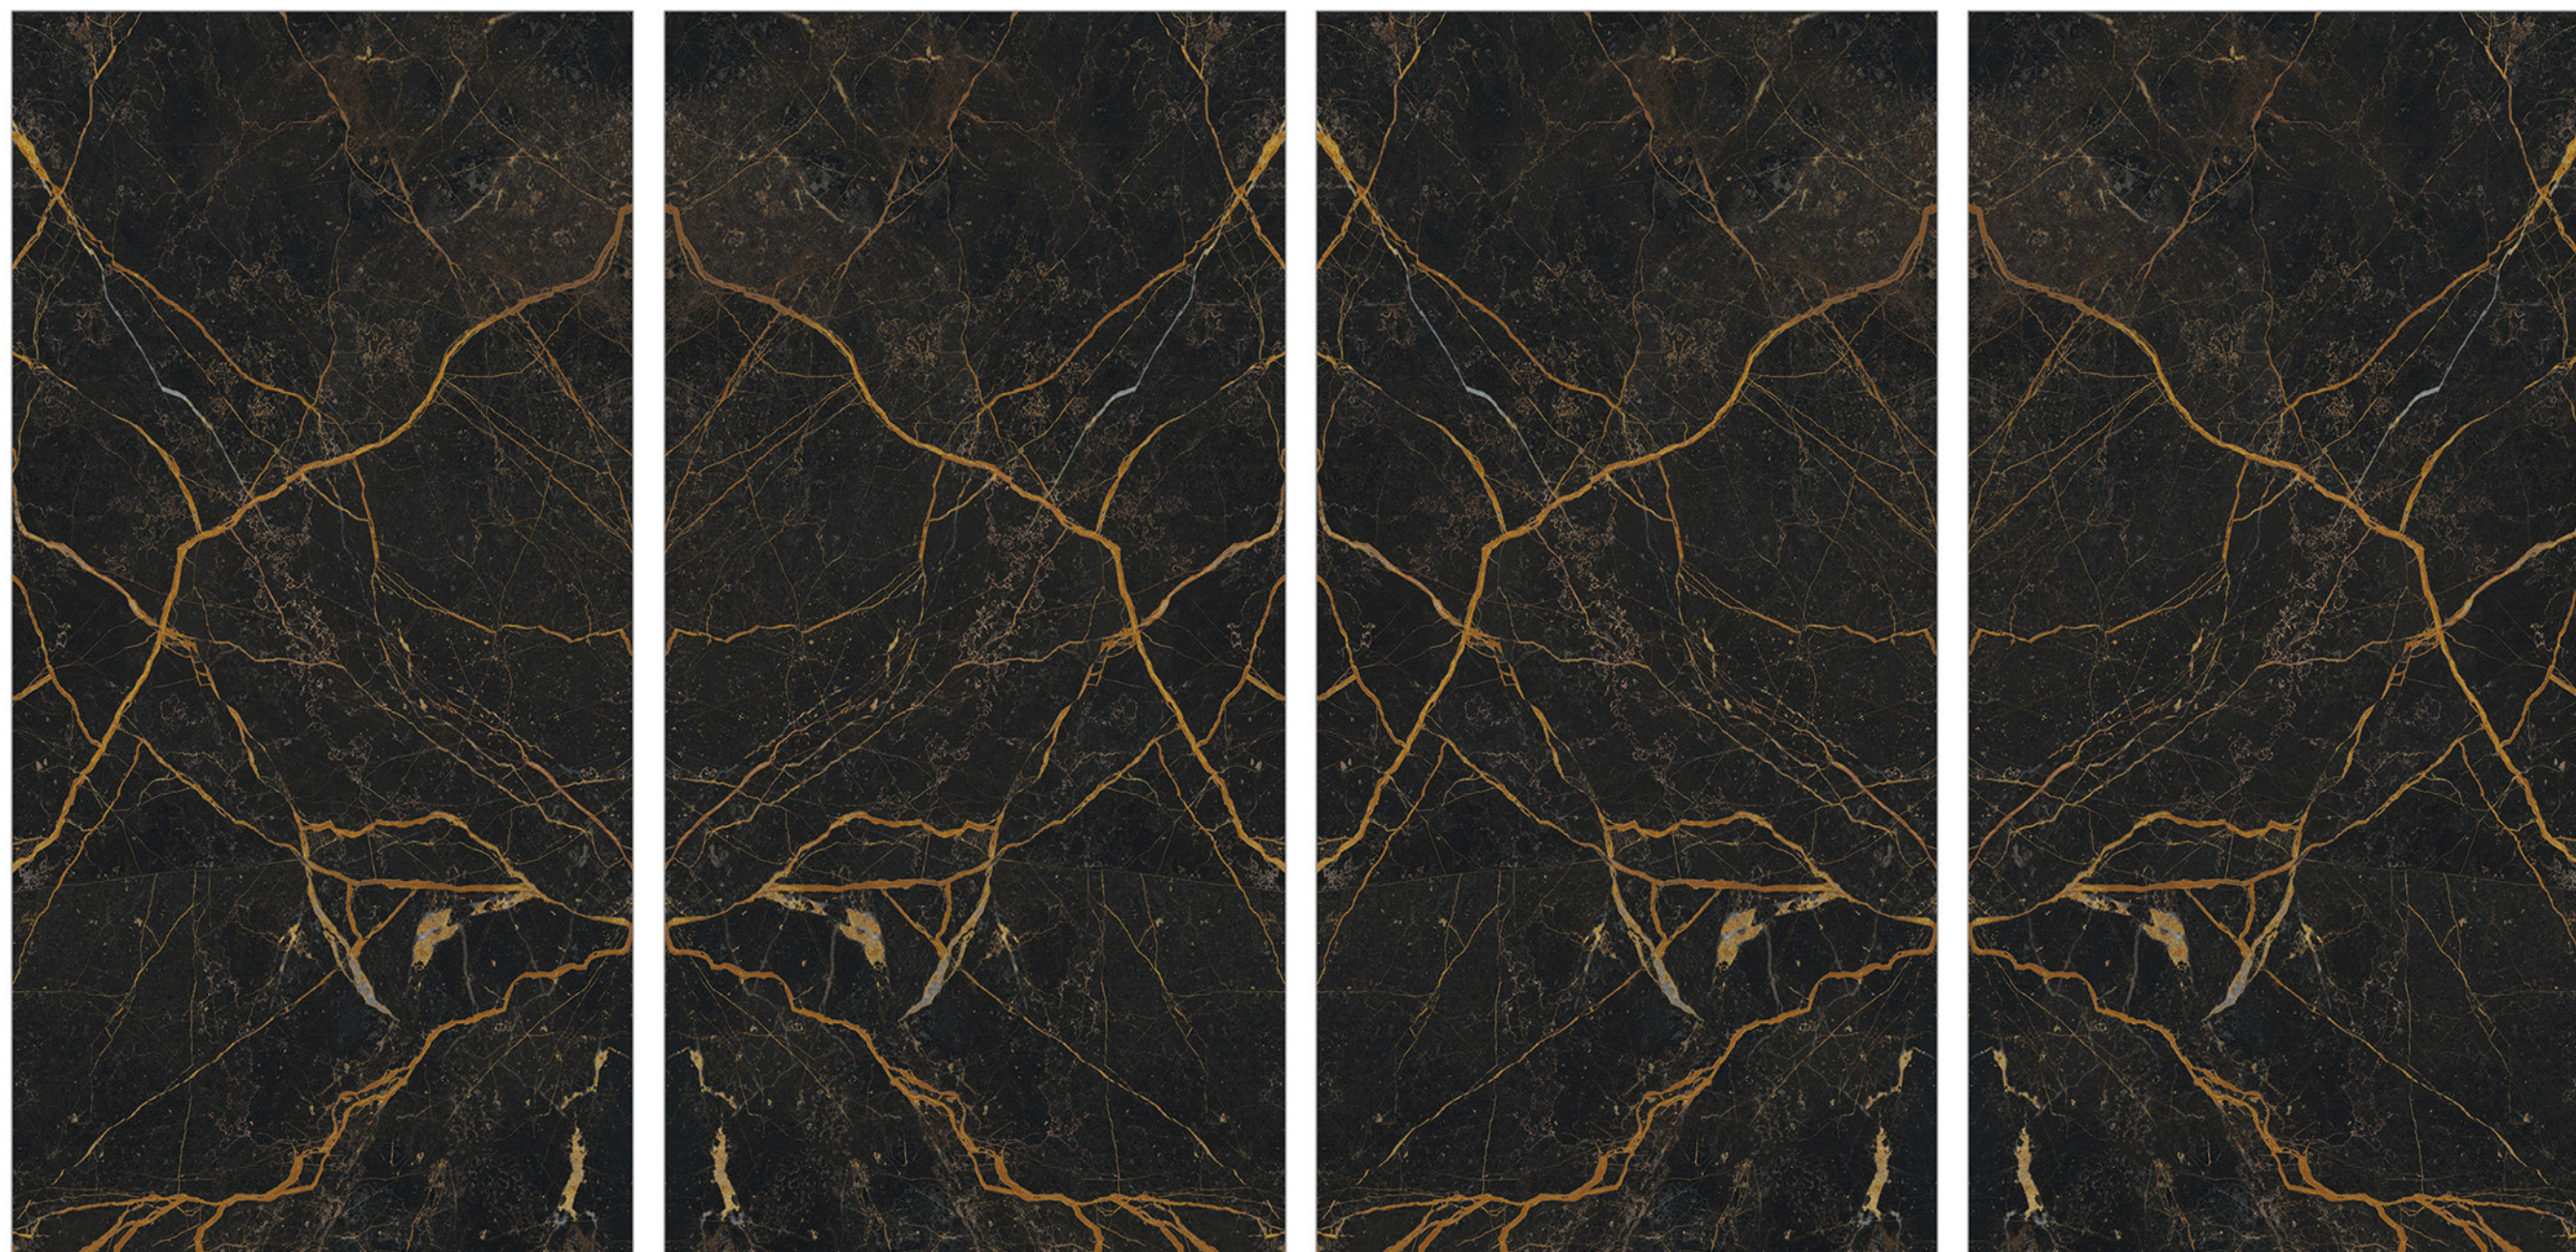

Size
600x
1200 mm

Finish
High Glossy
Nebula

Randoms
2