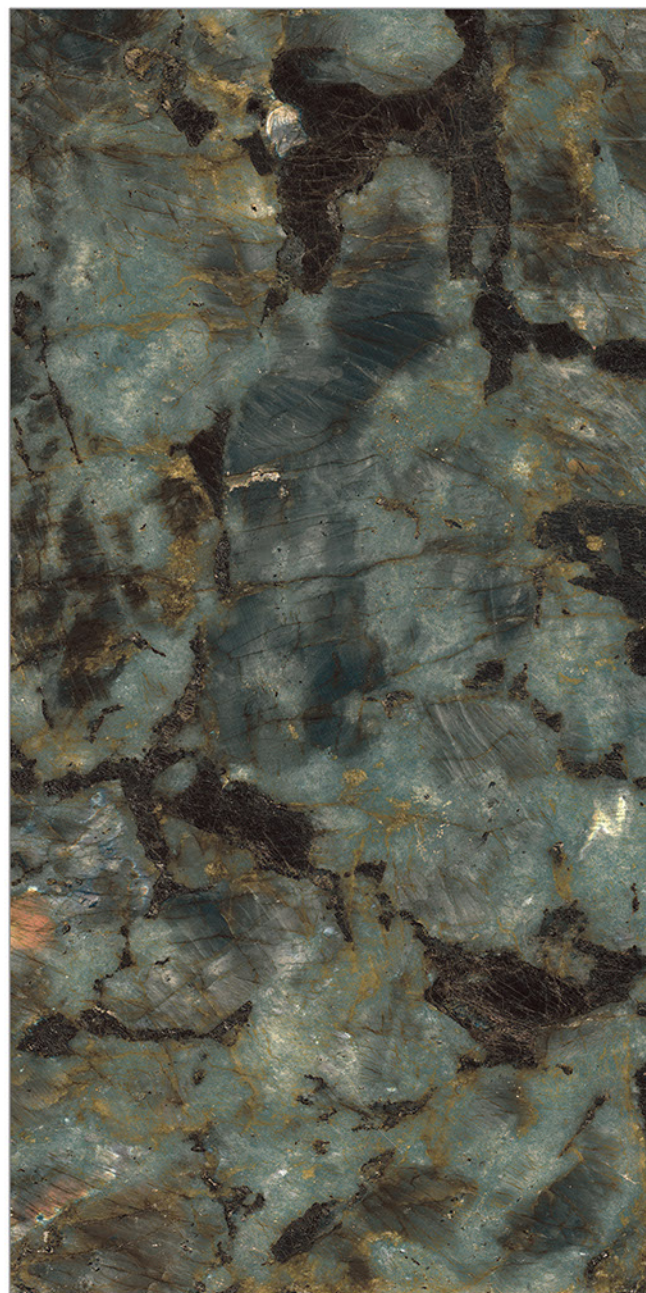

Size
600x
1200 mm

Finish
High Glossy
Nebula

Randoms
4