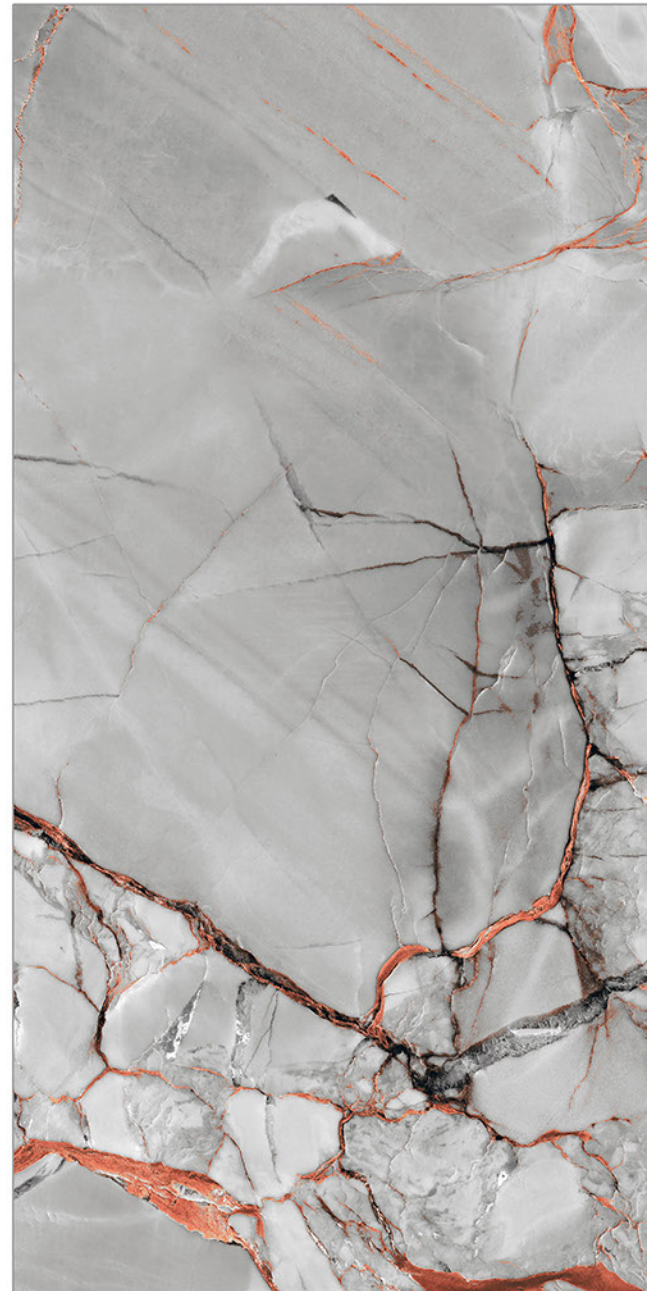

Size
600x
1200 mm

Finish
High Glossy
Nebula

Randoms
6