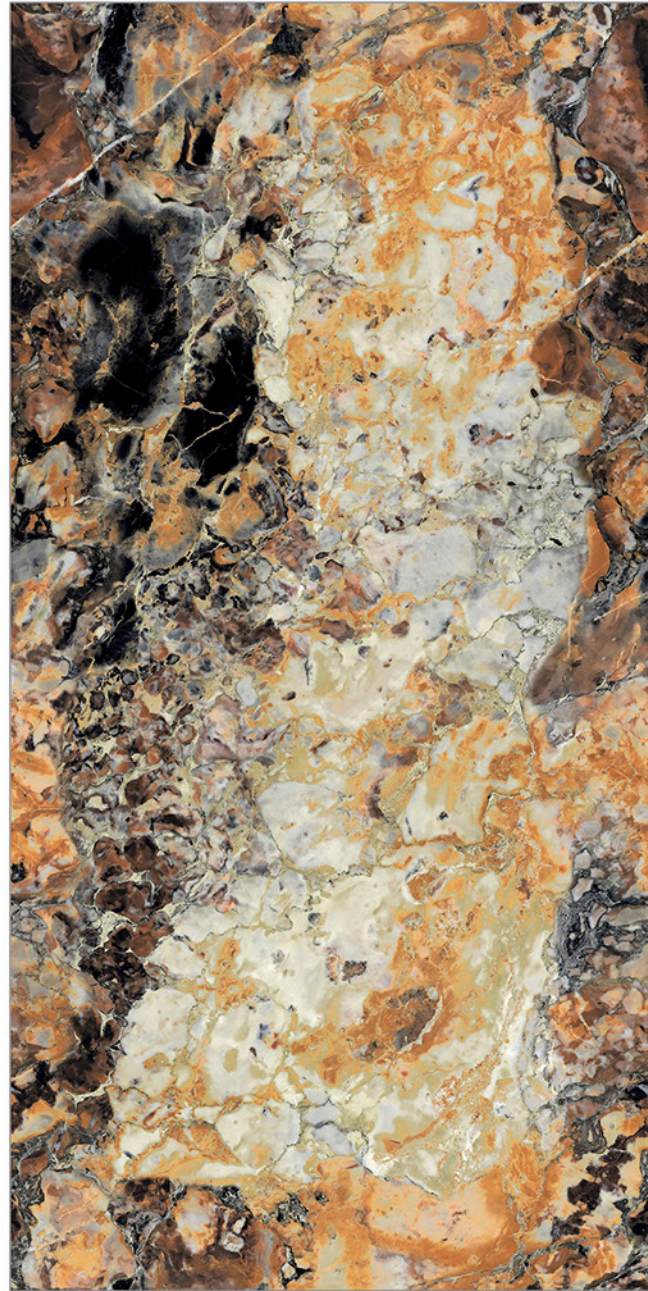

BAYCLIFF BROWN

Size
600x
1200 mm

Finish
High Glossy
Nebula

Randoms
4