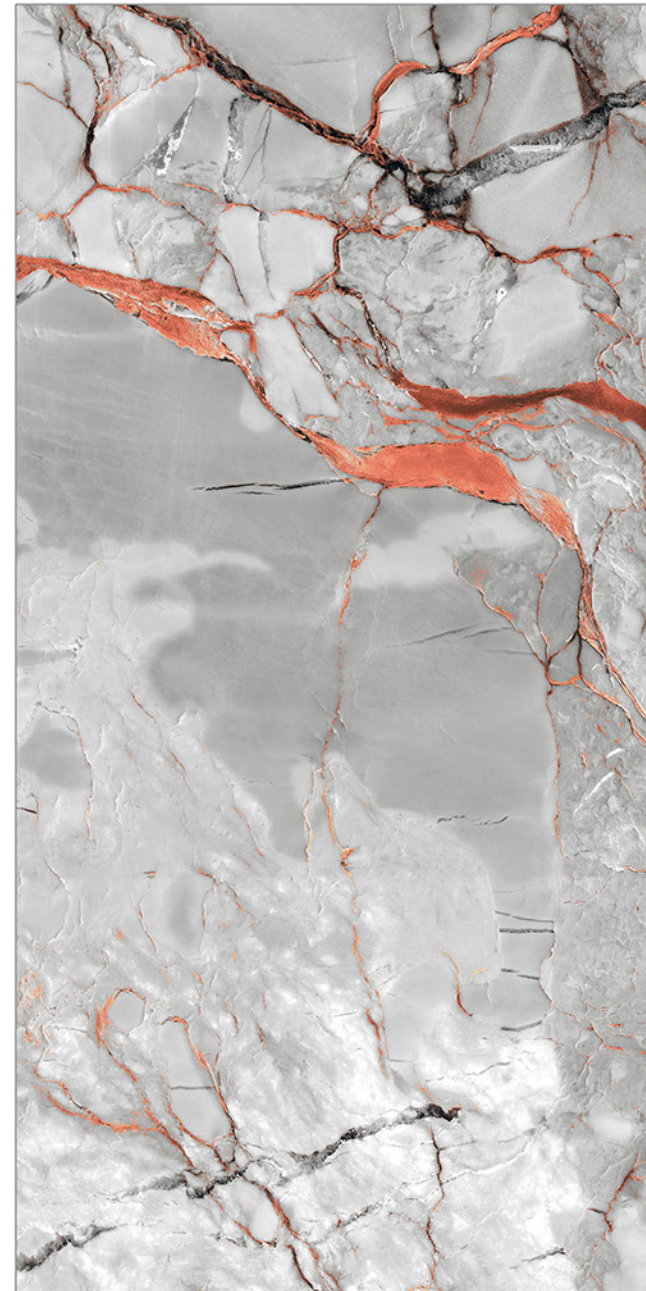

Size
600x
1200 mm

Finish
High Glossy
Nebula

Randoms
6