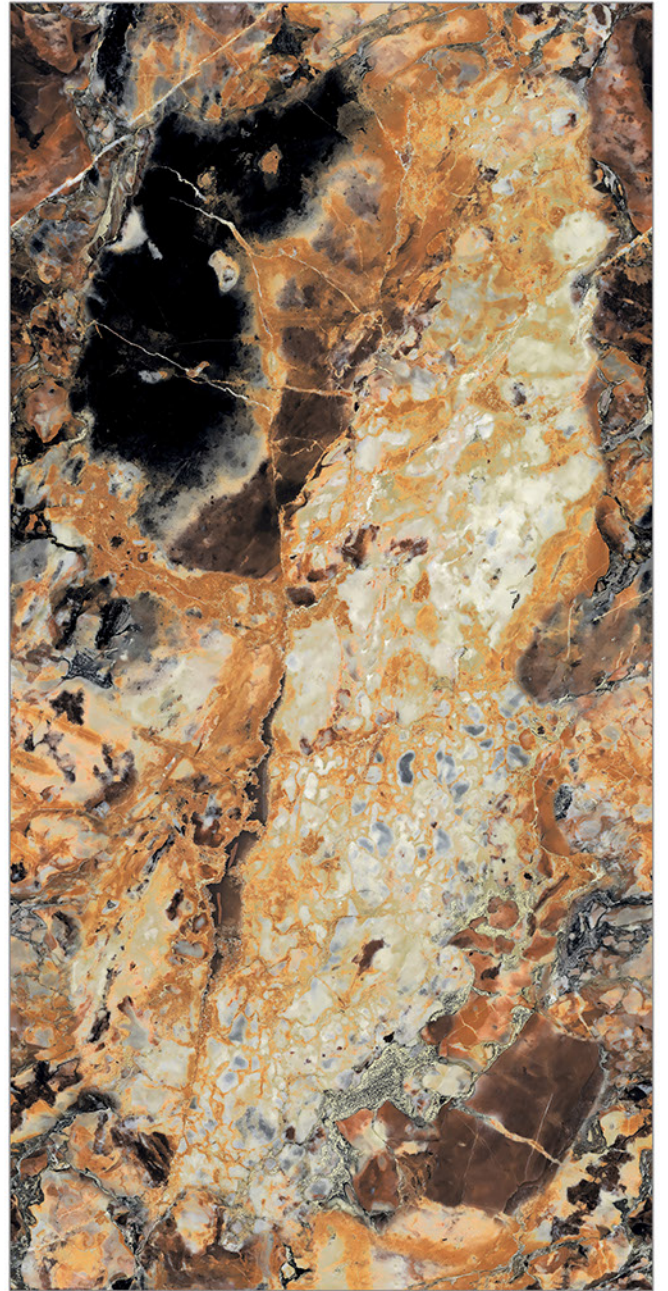

BAYCLIFF BROWN

Size
600x
1200 mm

Finish
High Glossy
Nebula

Randoms
4