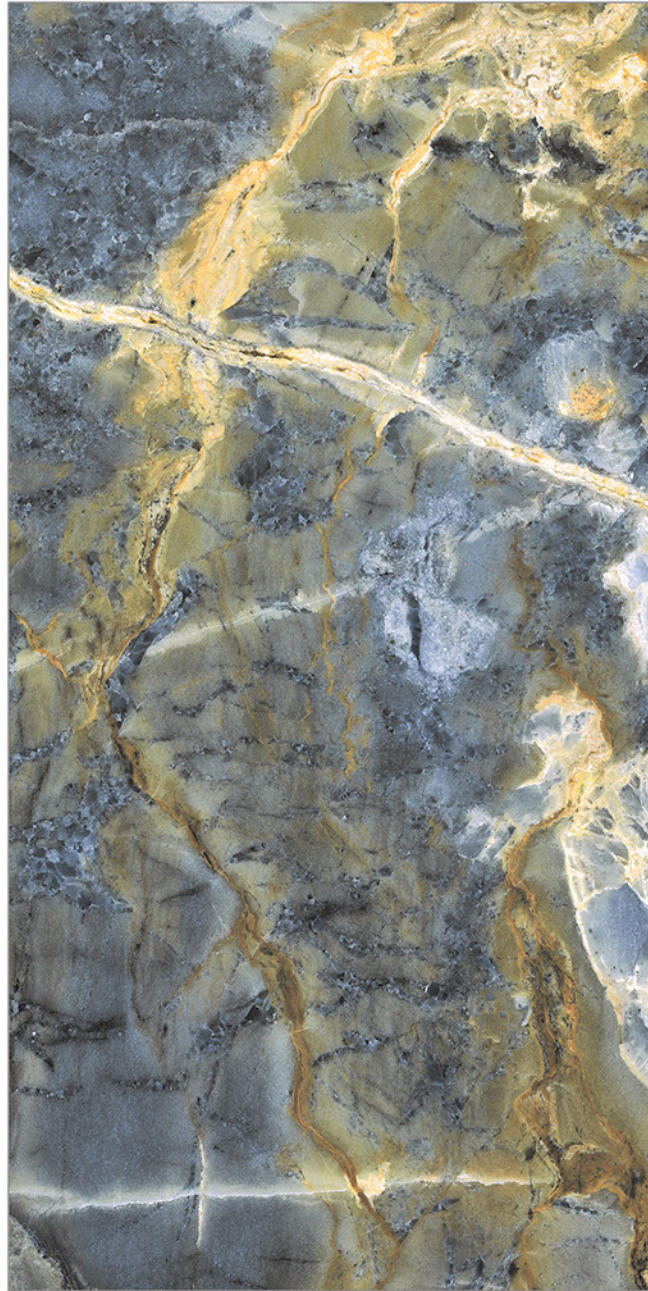

600x  
1200 mm

GLAZED  
VITRIFIED  
TILES

AMSTONE BERRY

**Size**  
**600x**  
**1200 mm**

**Finish**  
**High Glossy**  
**Nebula**

**Randoms**  
**6**

**Size**  
**600x**  
**1200 mm**

**Finish**  
**High Glossy**  
**Nebula**