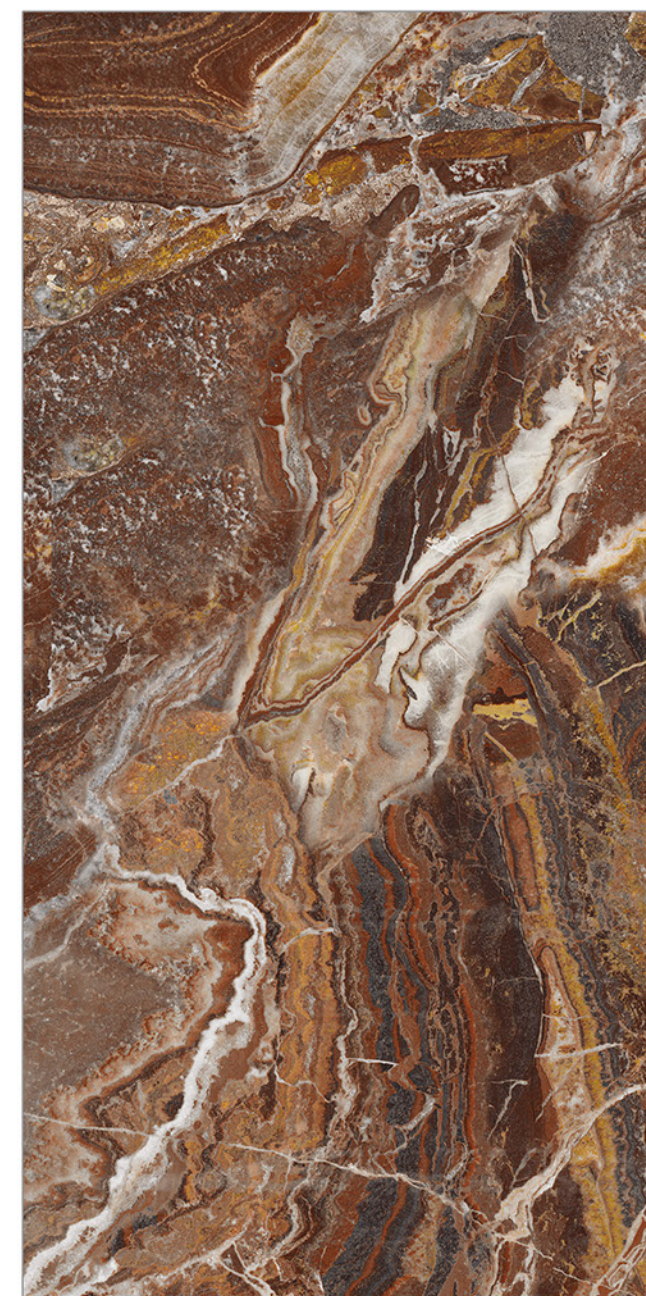

Size
600x
1200 mm

Finish
High Glossy
Nebula

Randoms
5