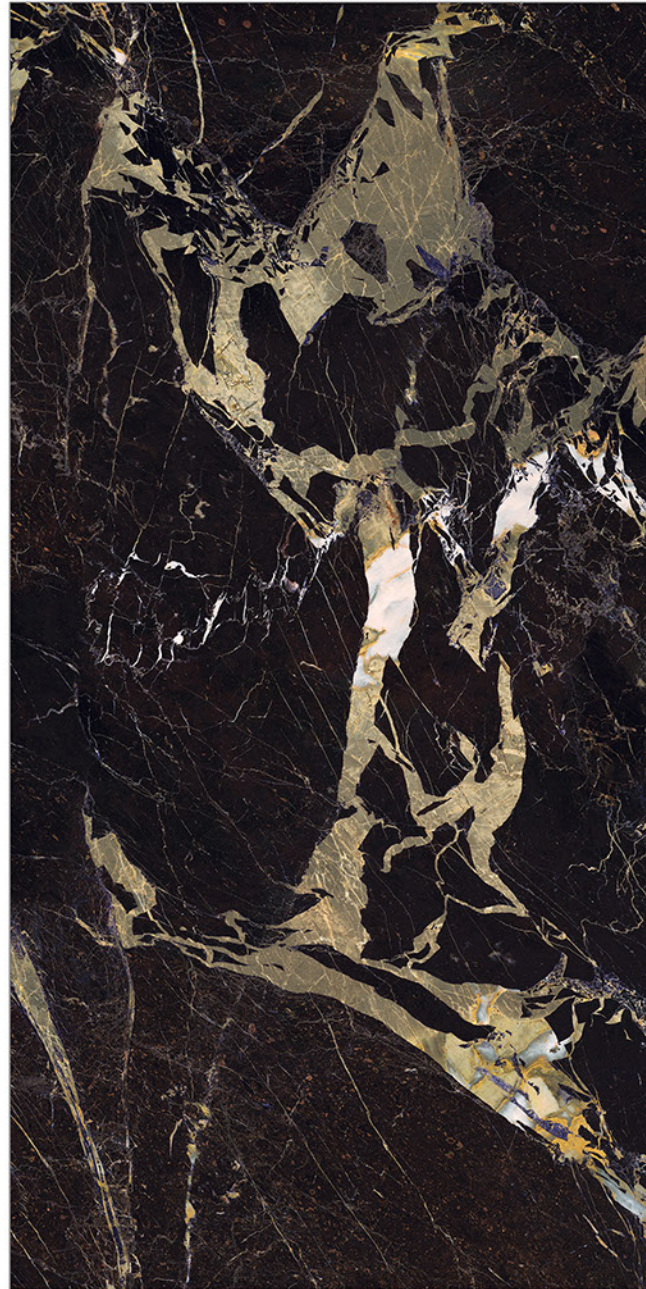

Size
600x
1200 mm

Finish
High Glossy
Nebula

Randoms
8