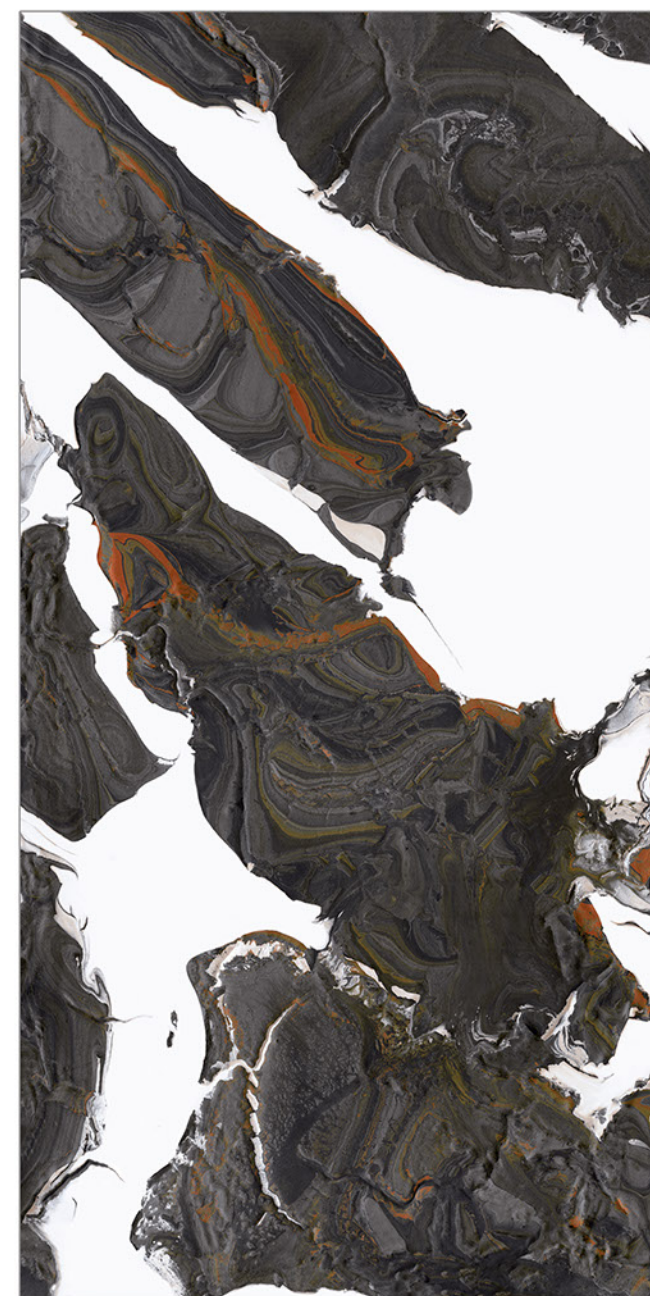

Size
600x
1200 mm

Finish
High Glossy
Nebula

Randoms
4