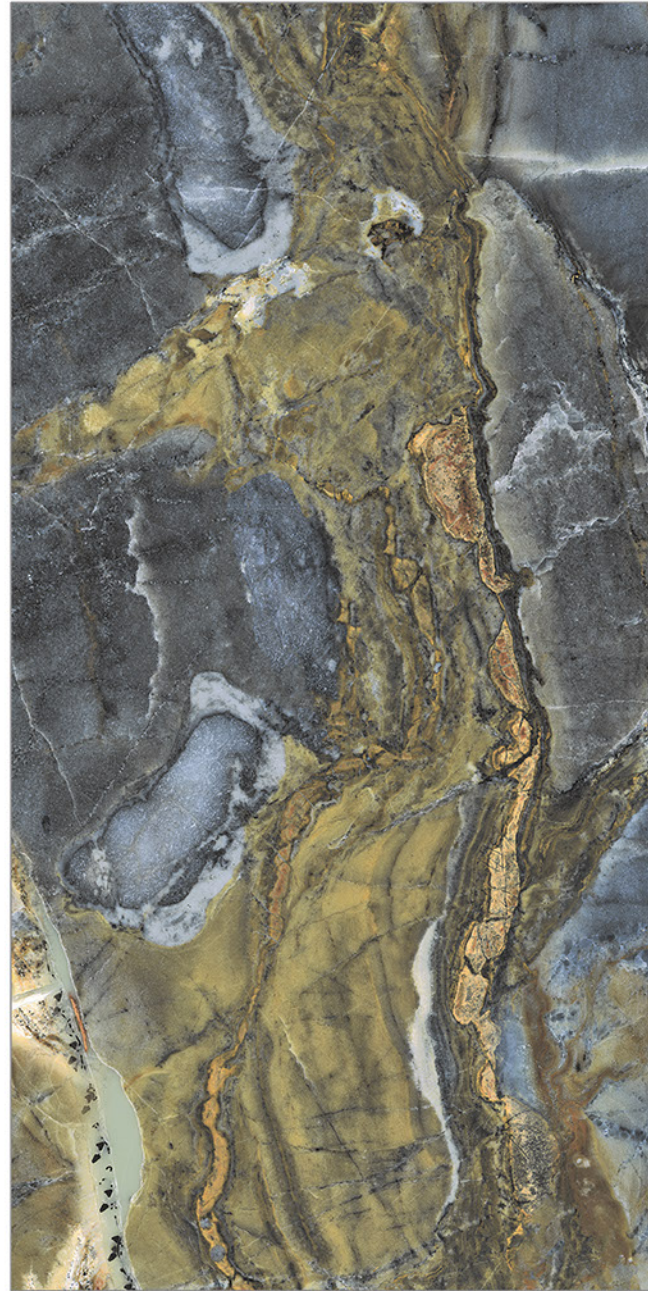

600x  
1200 mm

GLAZED  
VITRIFIED  
TILES

AMSTONE BERRY

**Size**  
**600x**  
**1200 mm**

**Finish**  
**High Glossy**  
**Nebula**

**Randoms**  
**6**

**Size**  
**600x**  
**1200 mm**

**Finish**  
**High Glossy**  
**Nebula**