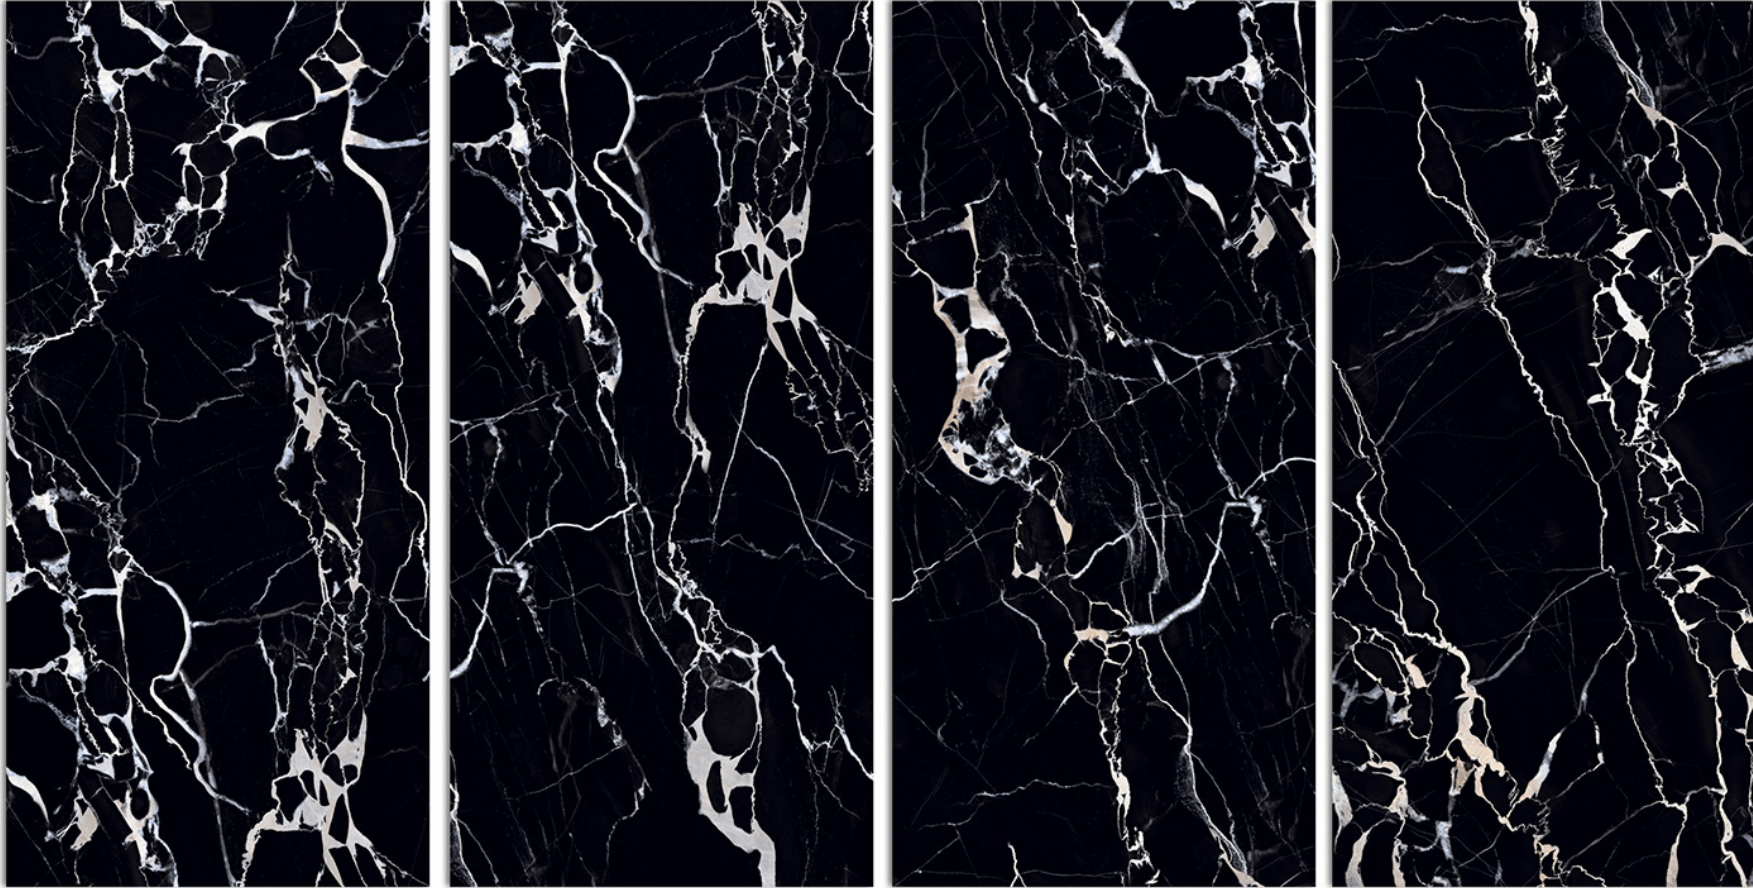

9mm THICKNESS

80x160 cm

WHITE PORTORO

FINISH - SUPER HIGH GLOSSY

BLUEGRESS