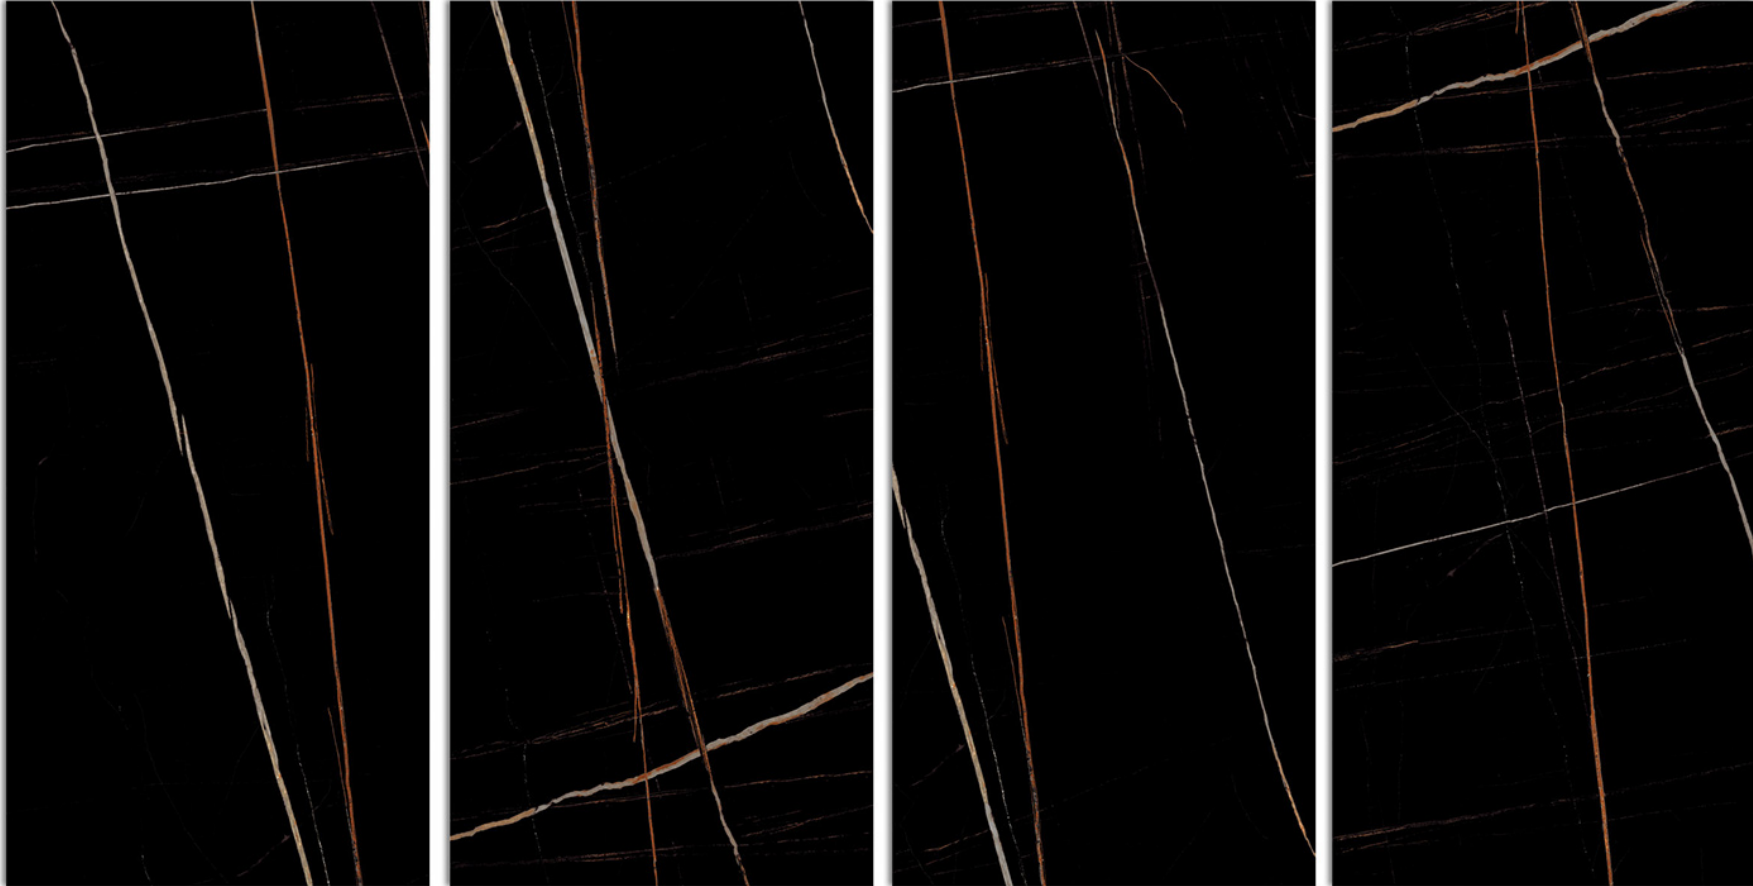

9mm THICKNESS

80x160 cm

SAHARA NOIR BLACK

FINISH - SUPER HIGH GLOSSY

BLUEGRESS