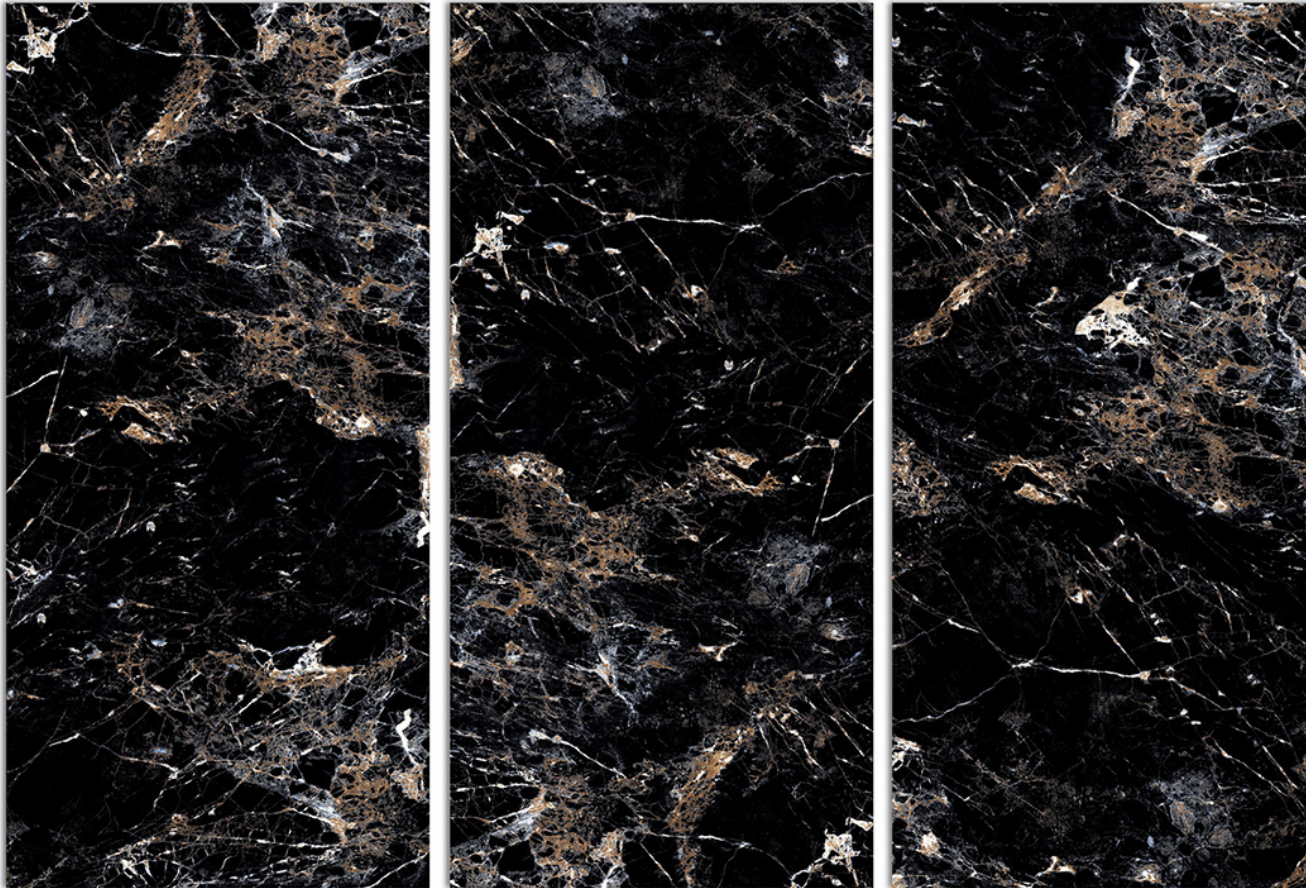

BLUEGRASS
PORSELANO
an italian style

“Creations of
Ravishing
Appeal”

800x1600 mm

9mm THICKNESS

80x160 cm

BURBERRY BLACK

FINISH - SUPER HIGH GLOSSY

BLUEGRES