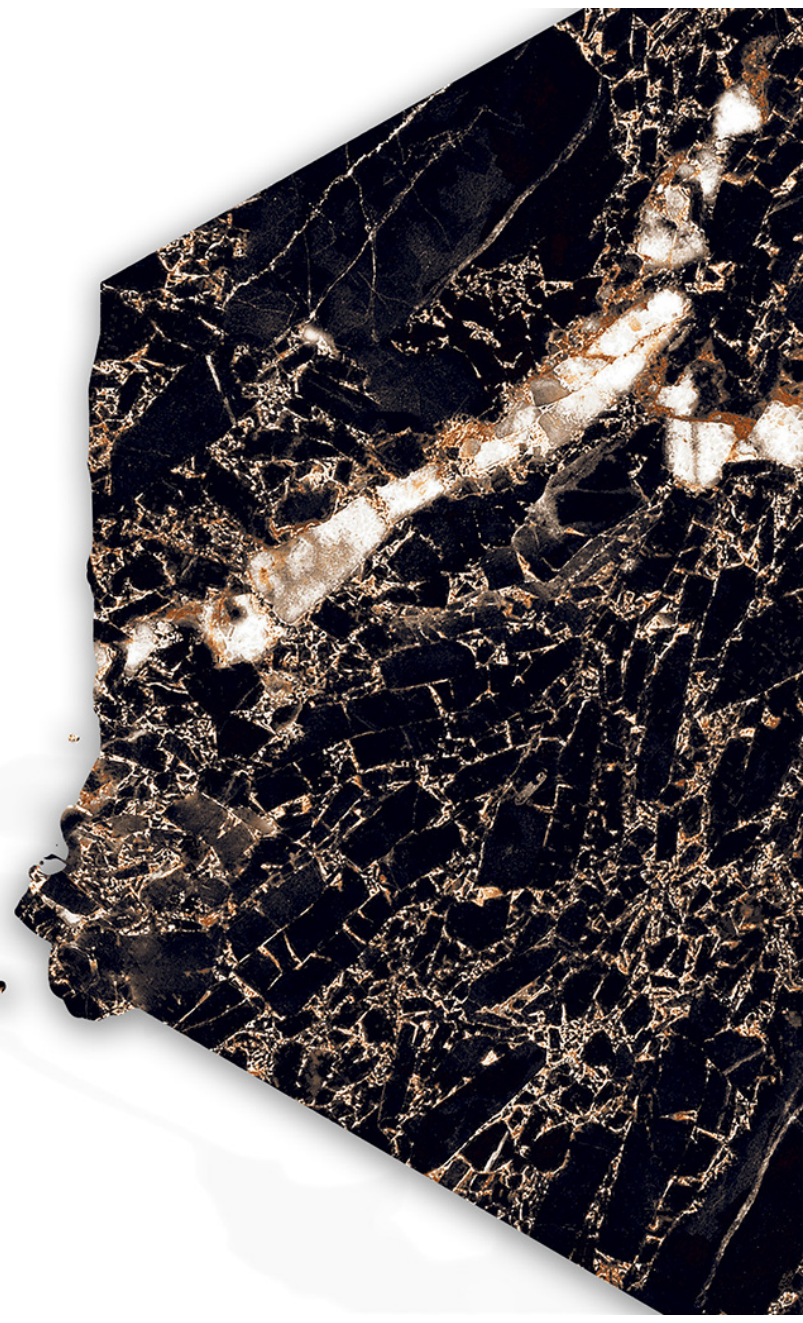

“Creations of
Ravishing
Appeal”

BLUEGRASS
PORSELANO
an italian style

800x1600 mm