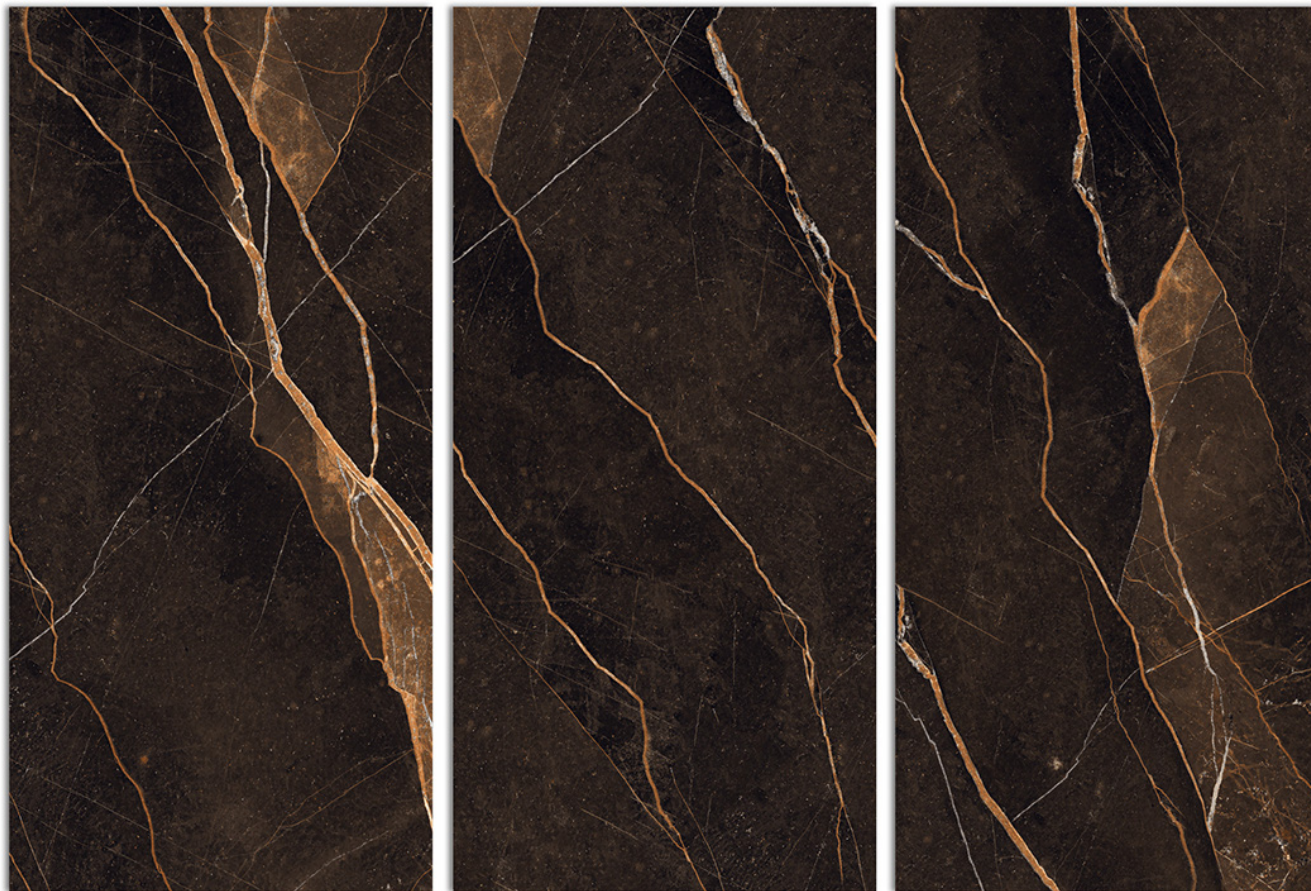

9mm THICKNESS

80x160 cm

LIZARD CHOCO

FINISH - SUPER HIGH GLOSSY

BLUEGRESS