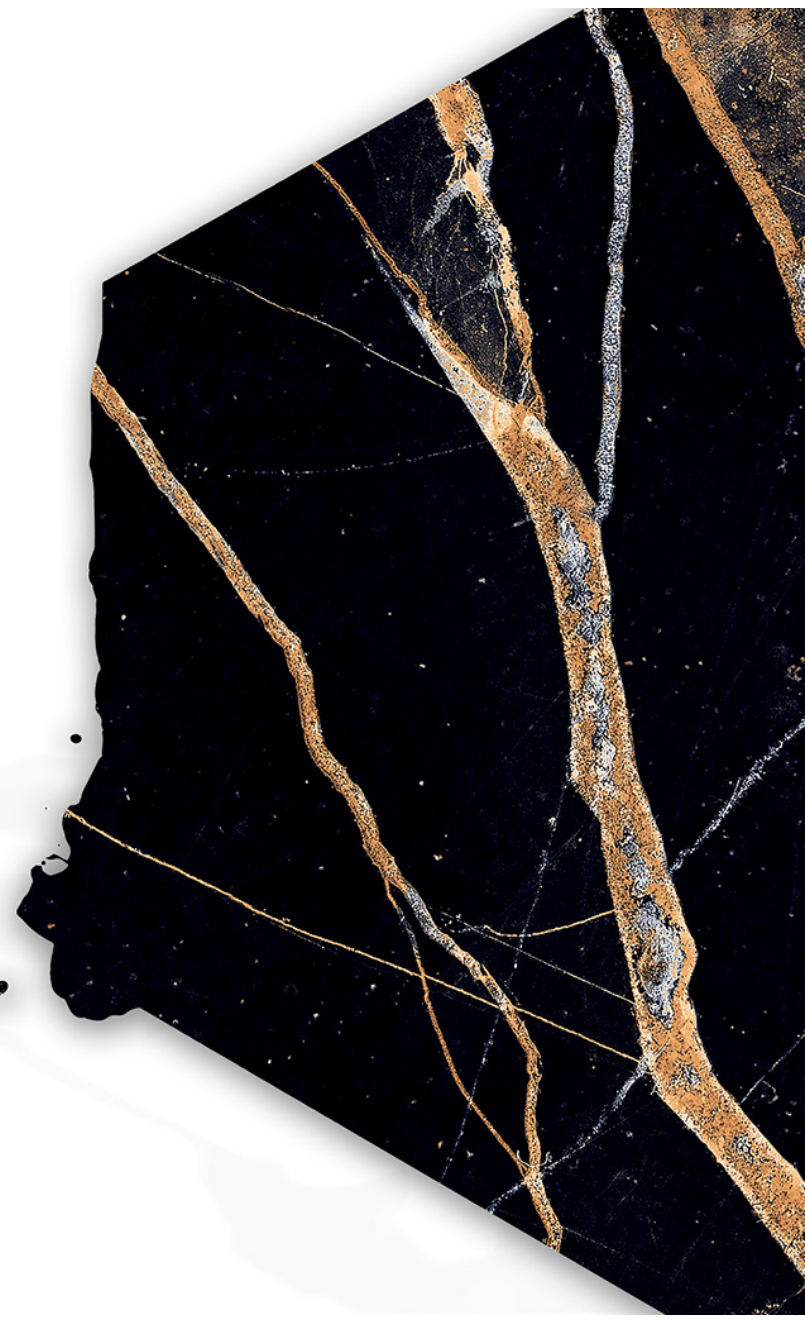

“Creations of
Ravishing
Appeal”

BLUEGRESS
PORSELANO
an italian style

800x1600 mm