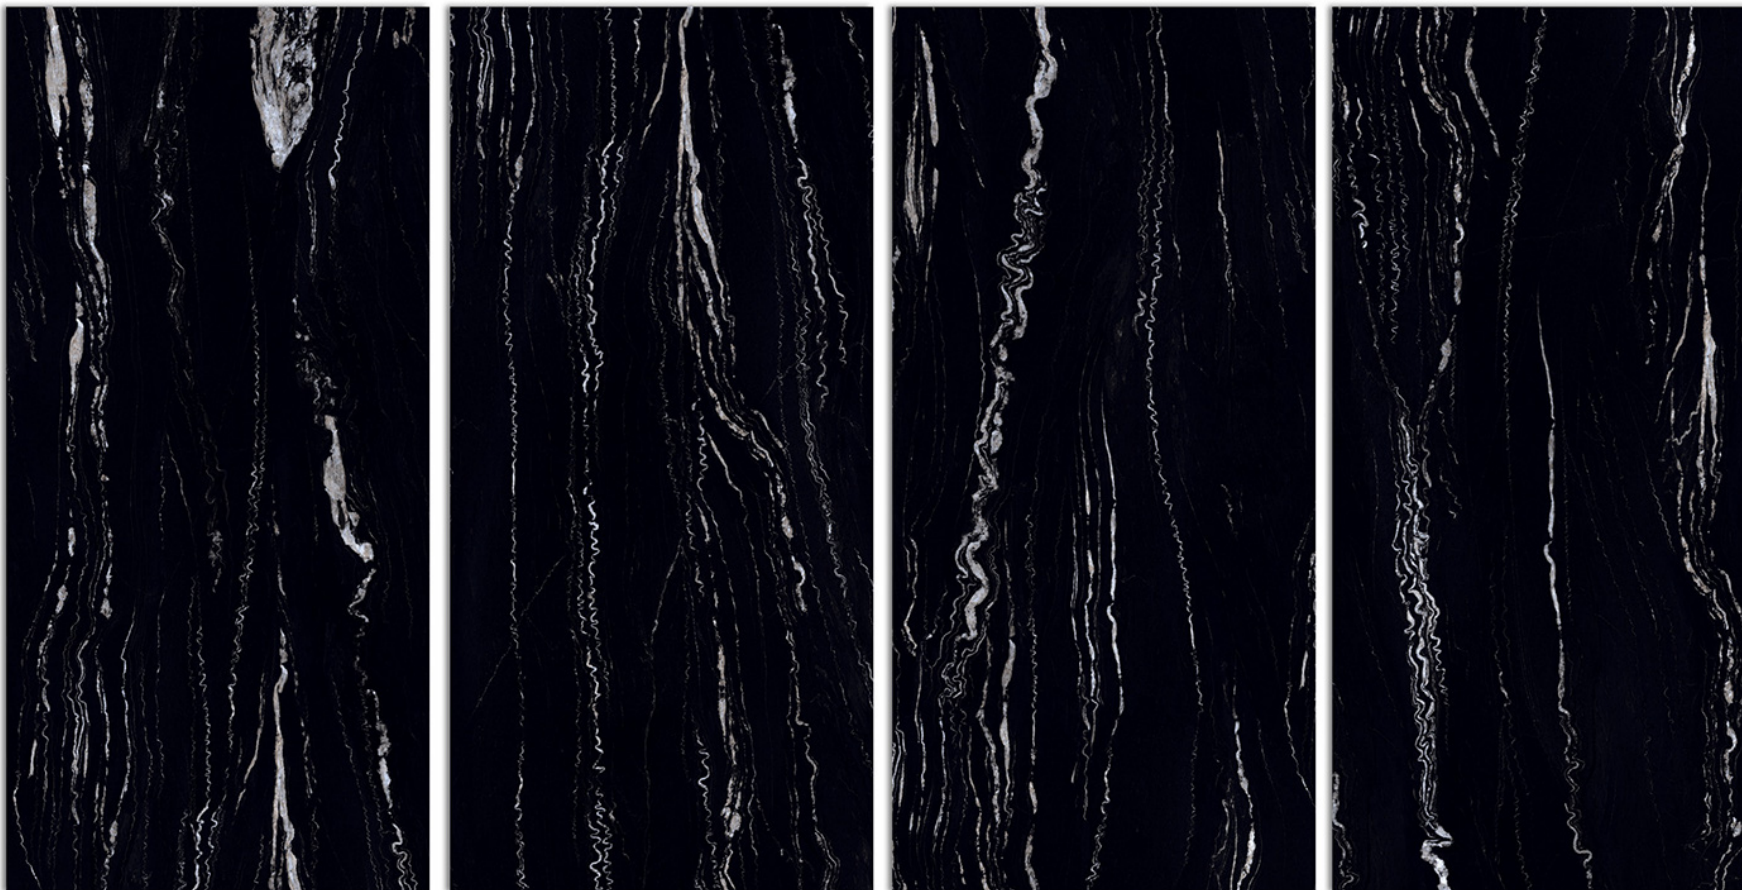

9mm THICKNESS

80x160 cm

WHITE FLORENCE

FINISH - SUPER HIGH GLOSSY

BLUEGRESS