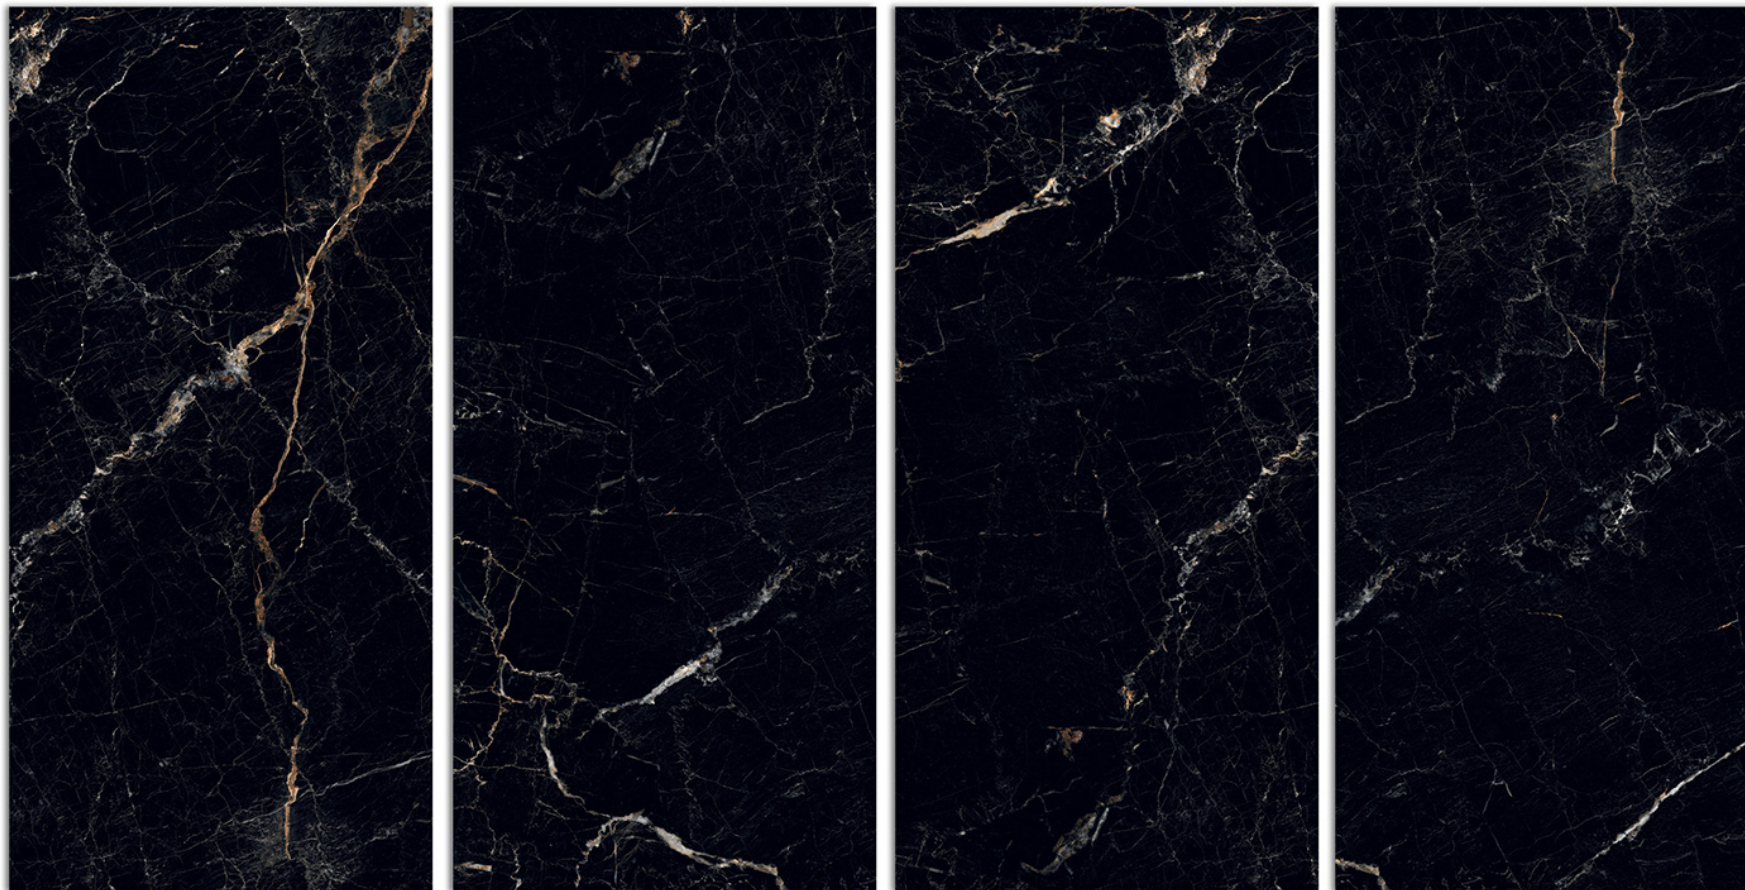

9mm THICKNESS

80x160 cm

MARINE BLACK

FINISH - SUPER HIGH GLOSSY

BLUEGRESS