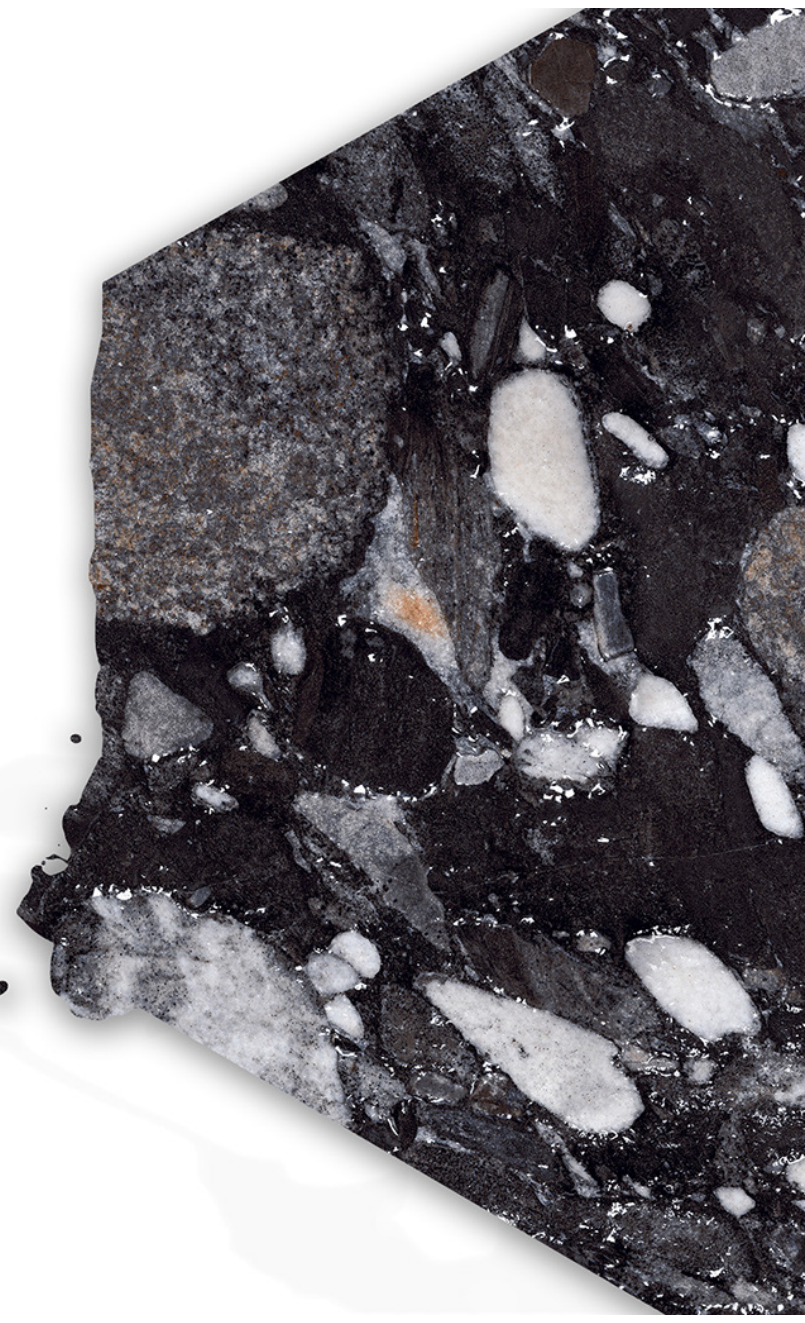

BLUEGRESS

“Creations of
Ravishing
Appeal”

BLUEGRASS
PORSELANO
an italian style

800x1600 mm

9mm THICKNESS

80x160 cm

ERCOLE STONE

FINISH - SUPER HIGH GLOSSY