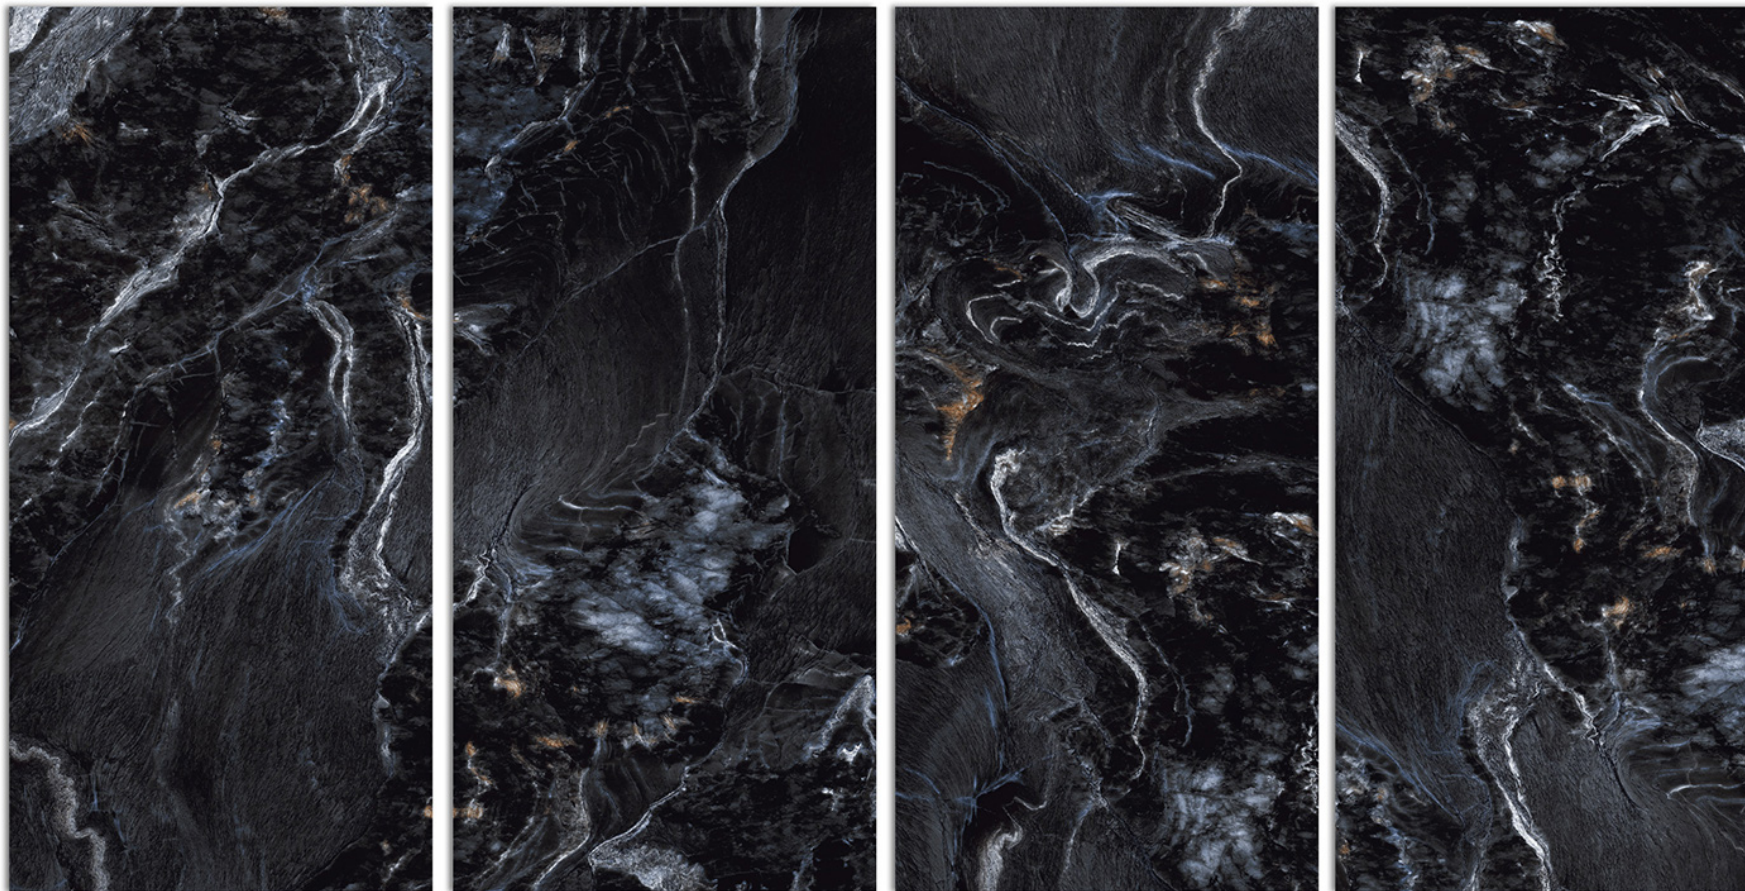

BLUEGR^{ESS}
PORSELANO
an italian style

“Creations of
Ravishing
Appeal”

800x1600 mm

9 mm THICKNESS

80x160 cm

UNIQUE ART BLUE

FINISH - SUPER HIGH GLOSSY

BLUEGRESS