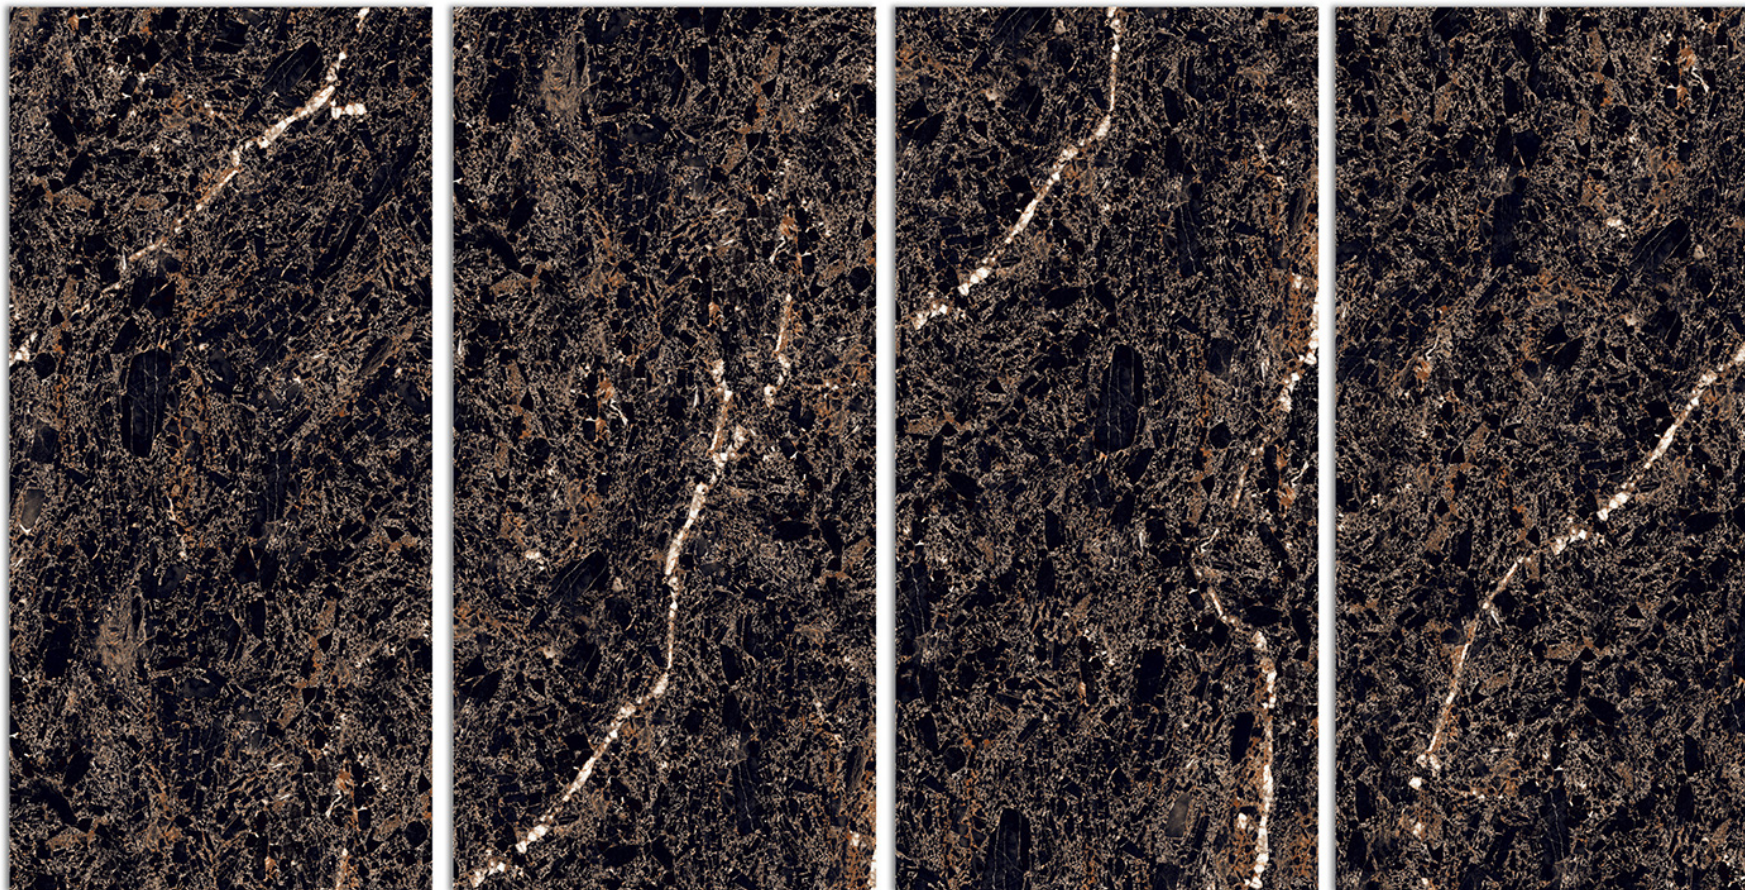

“Creations of
Ravishing
Appeal”

BLUEGRASS
PORSELANO
an italian style

800x1600 mm

9mm THICKNESS

80x160 cm

spider BLACK

FINISH - SUPER HIGH GLOSSY

BLUEGRESS