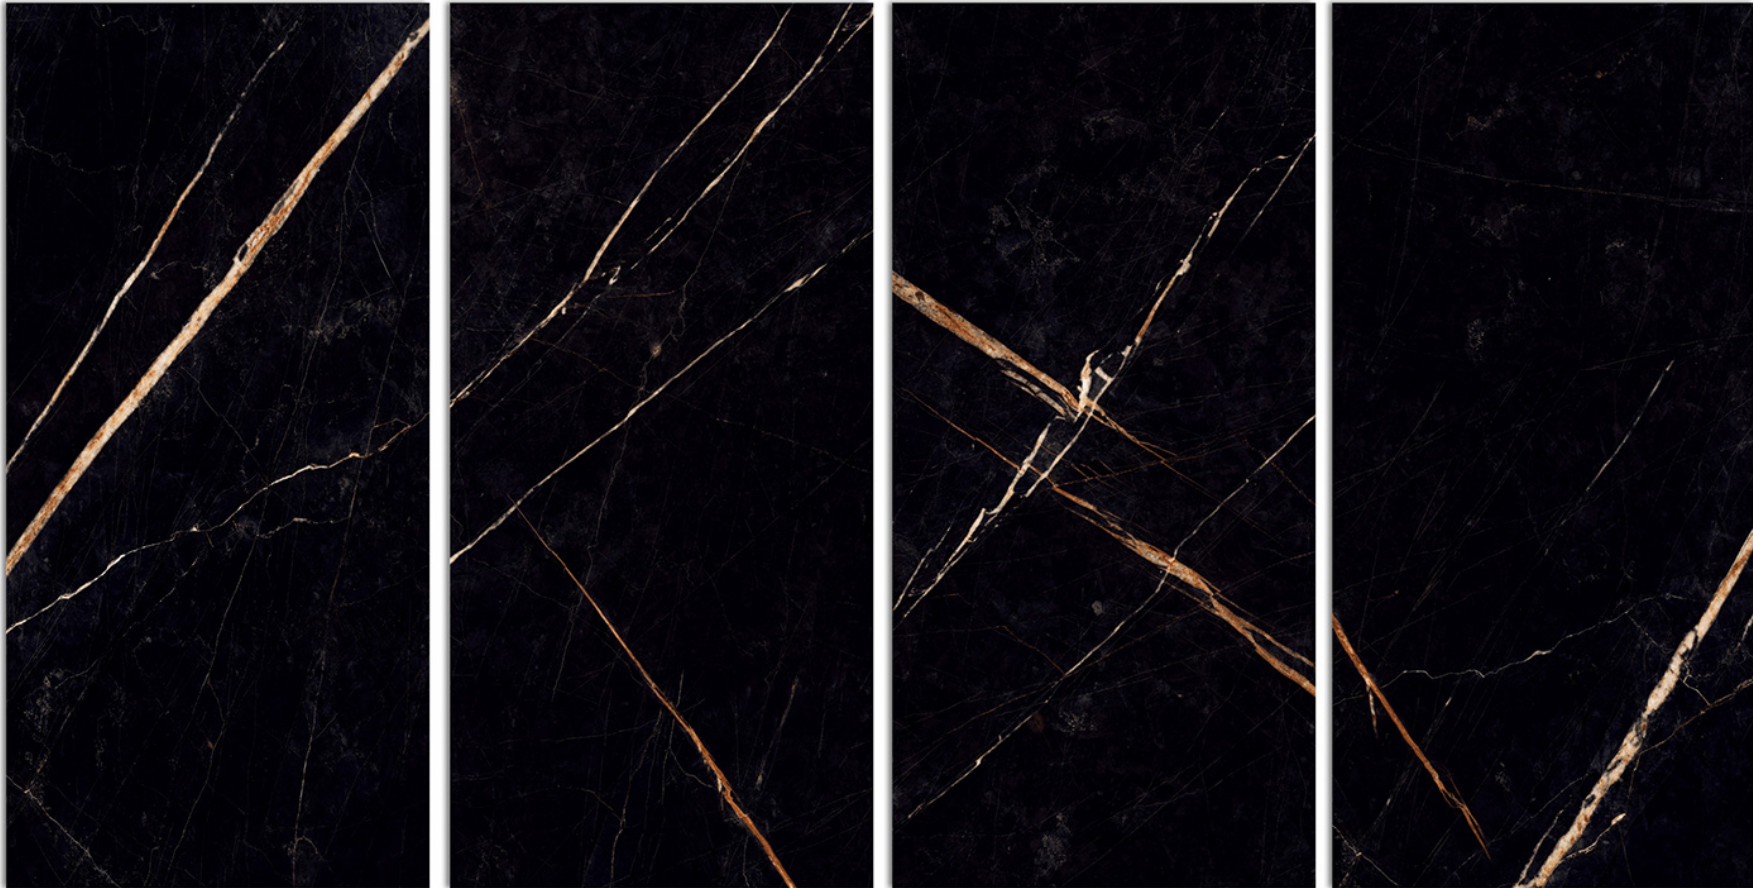

BLUEGR^{ESS}
PORSELANO
an italian style

“Creations of
Ravishing
Appeal”

800x1600 mm

9mm THICKNESS

80x160 cm

SENSI BLACK

FINISH - SUPER HIGH GLOSSY

BLUEGRESS