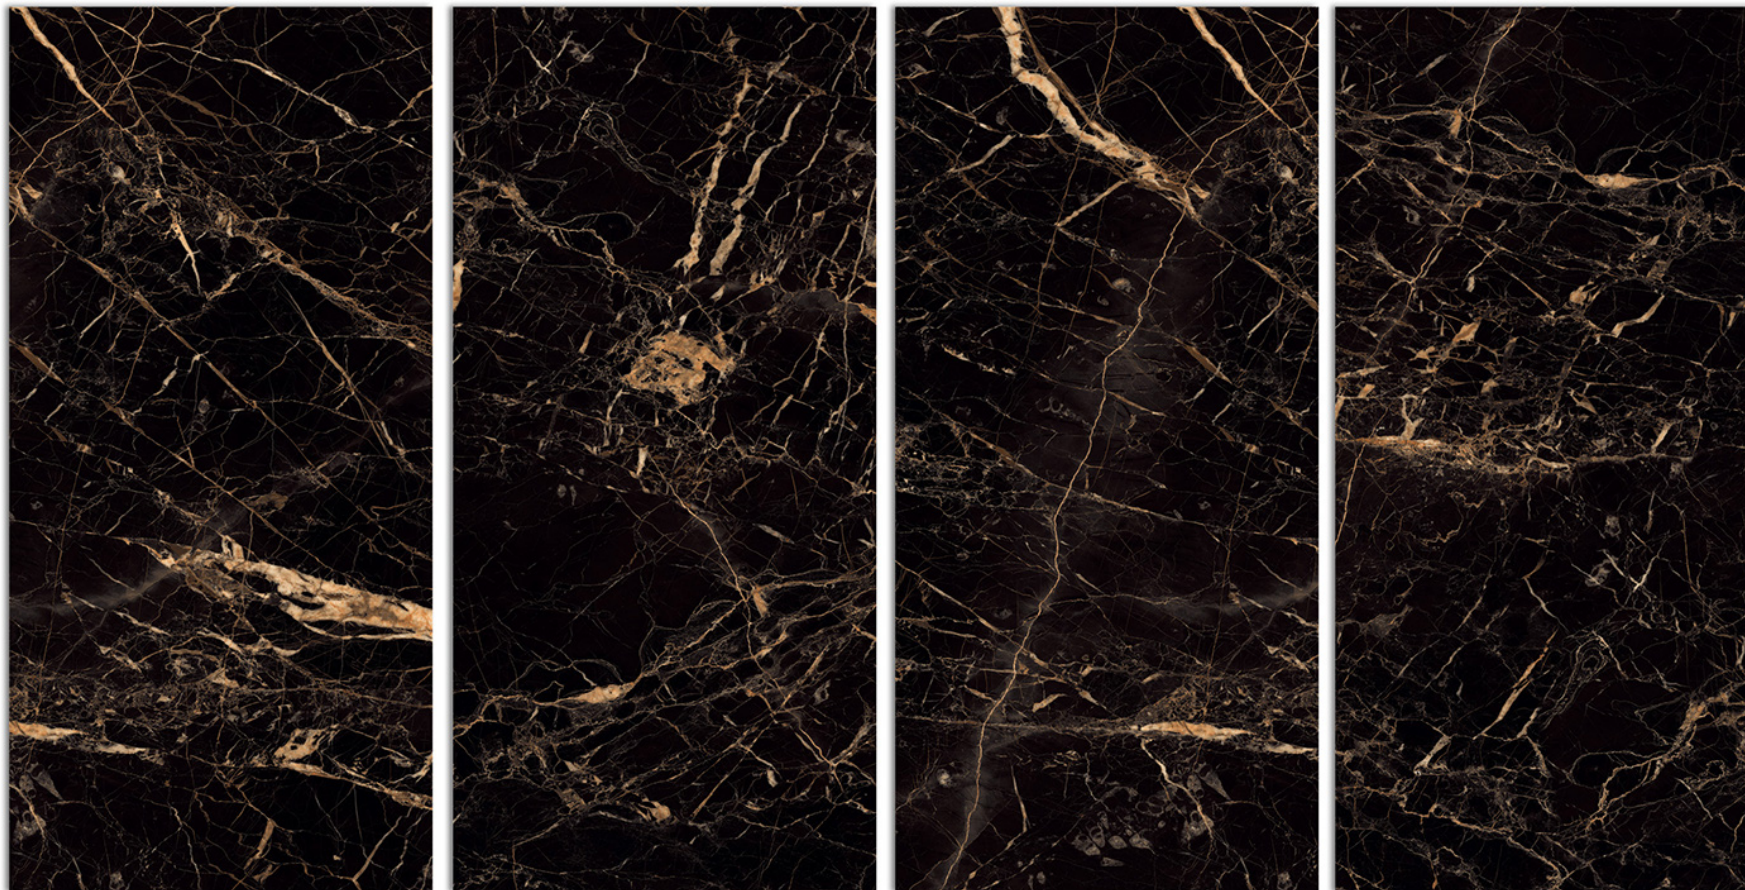

9mm THICKNESS

80x160 cm

GOLDEN BLACK

FINISH - SUPER HIGH GLOSSY

BLUEGRESS