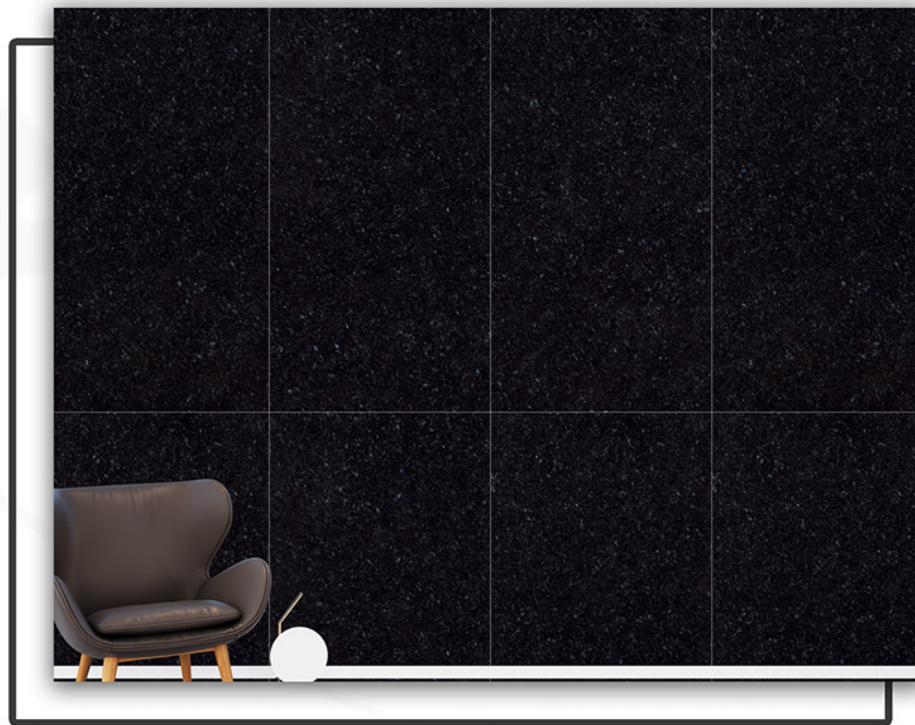

BLUEGRASS
PORSELANO
an italian style

“Creations of
Ravishing
Appeal”

800x1600 mm