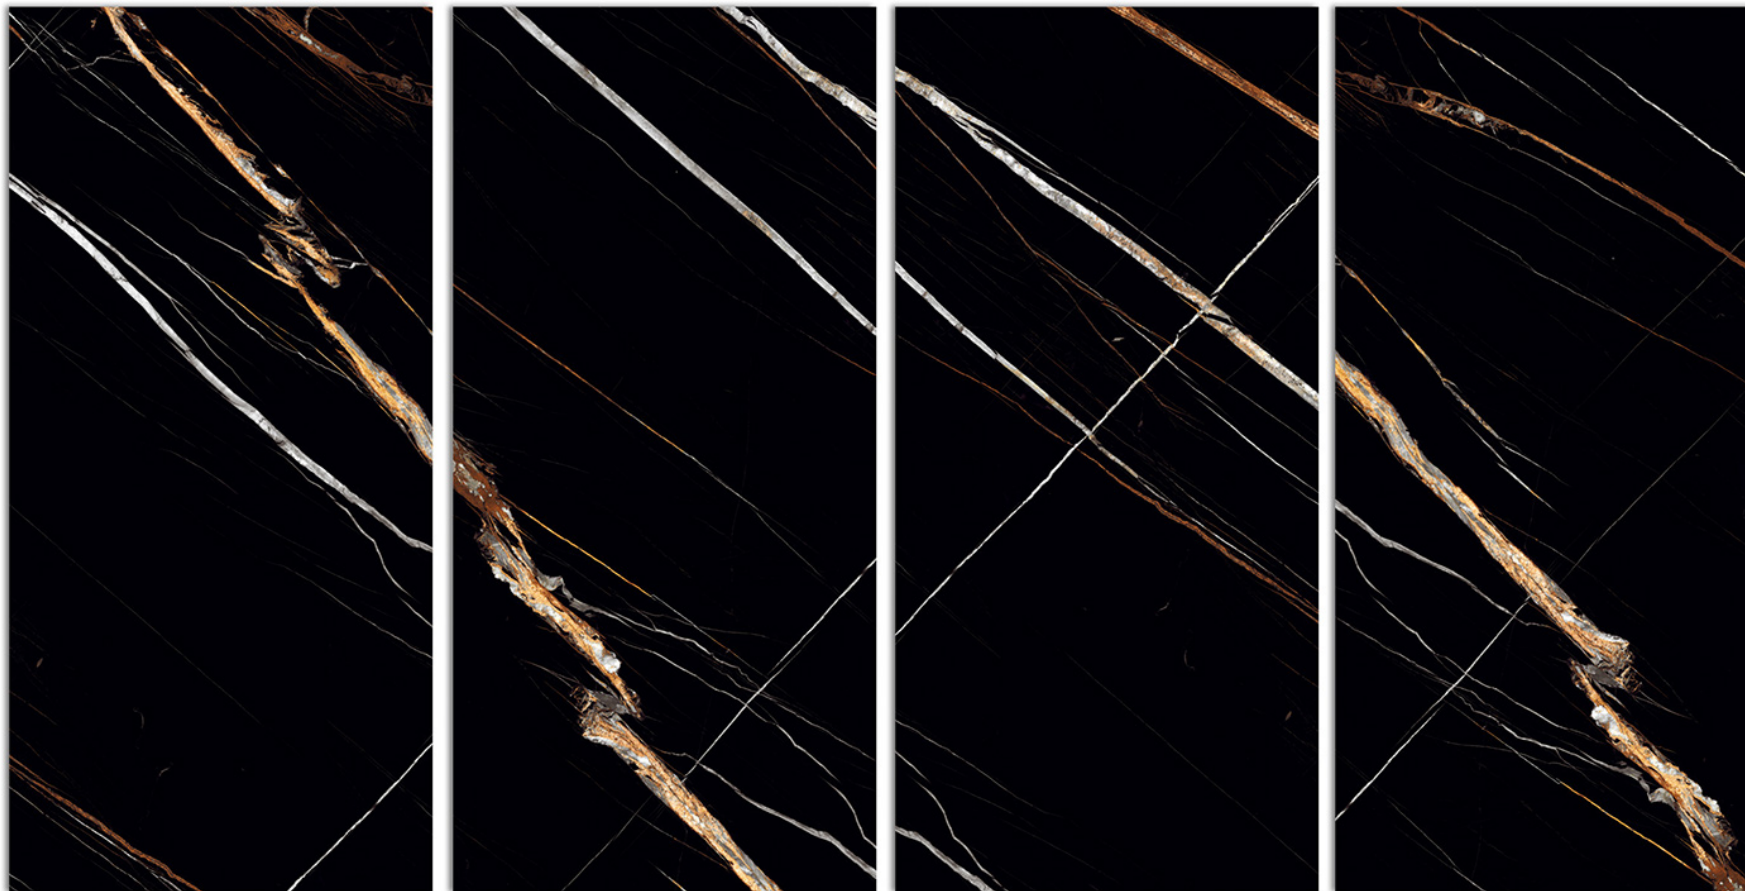

9mm THICKNESS

80x160 cm

SAINT LAURENT

FINISH - SUPER HIGH GLOSSY

BLUEGRESS