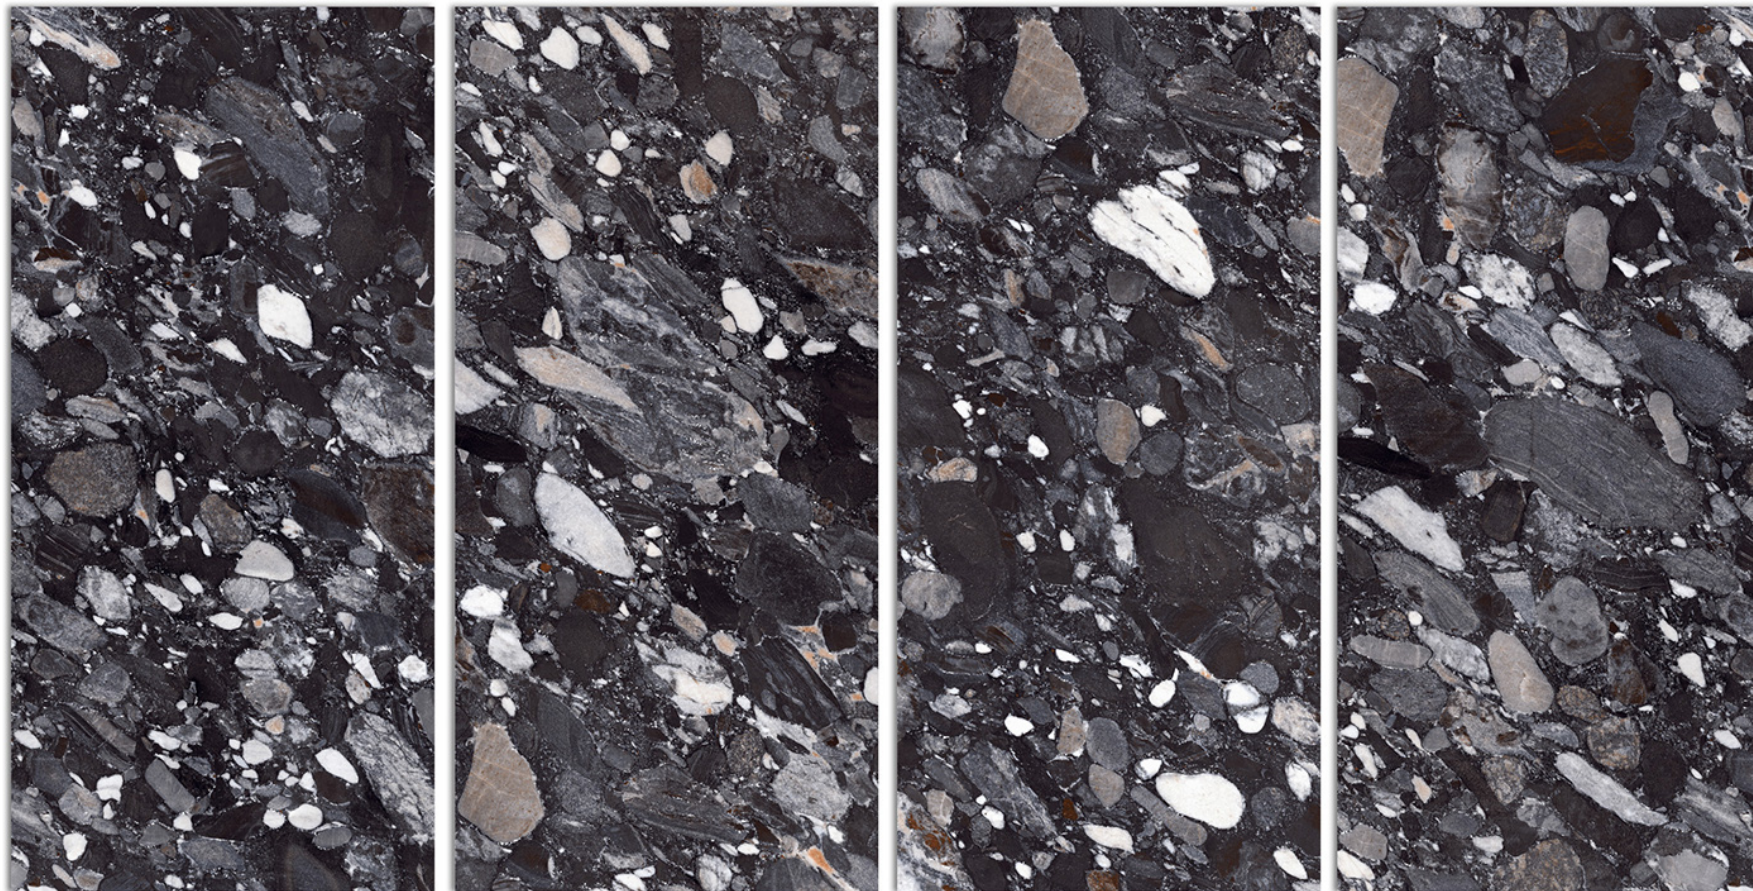

BLUEGRESS

“Creations of
Ravishing
Appeal”

BLUEGRASS
PORSELANO
an italian style

800x1600 mm

9mm THICKNESS

80x160 cm

ERCOLE STONE

FINISH - SUPER HIGH GLOSSY