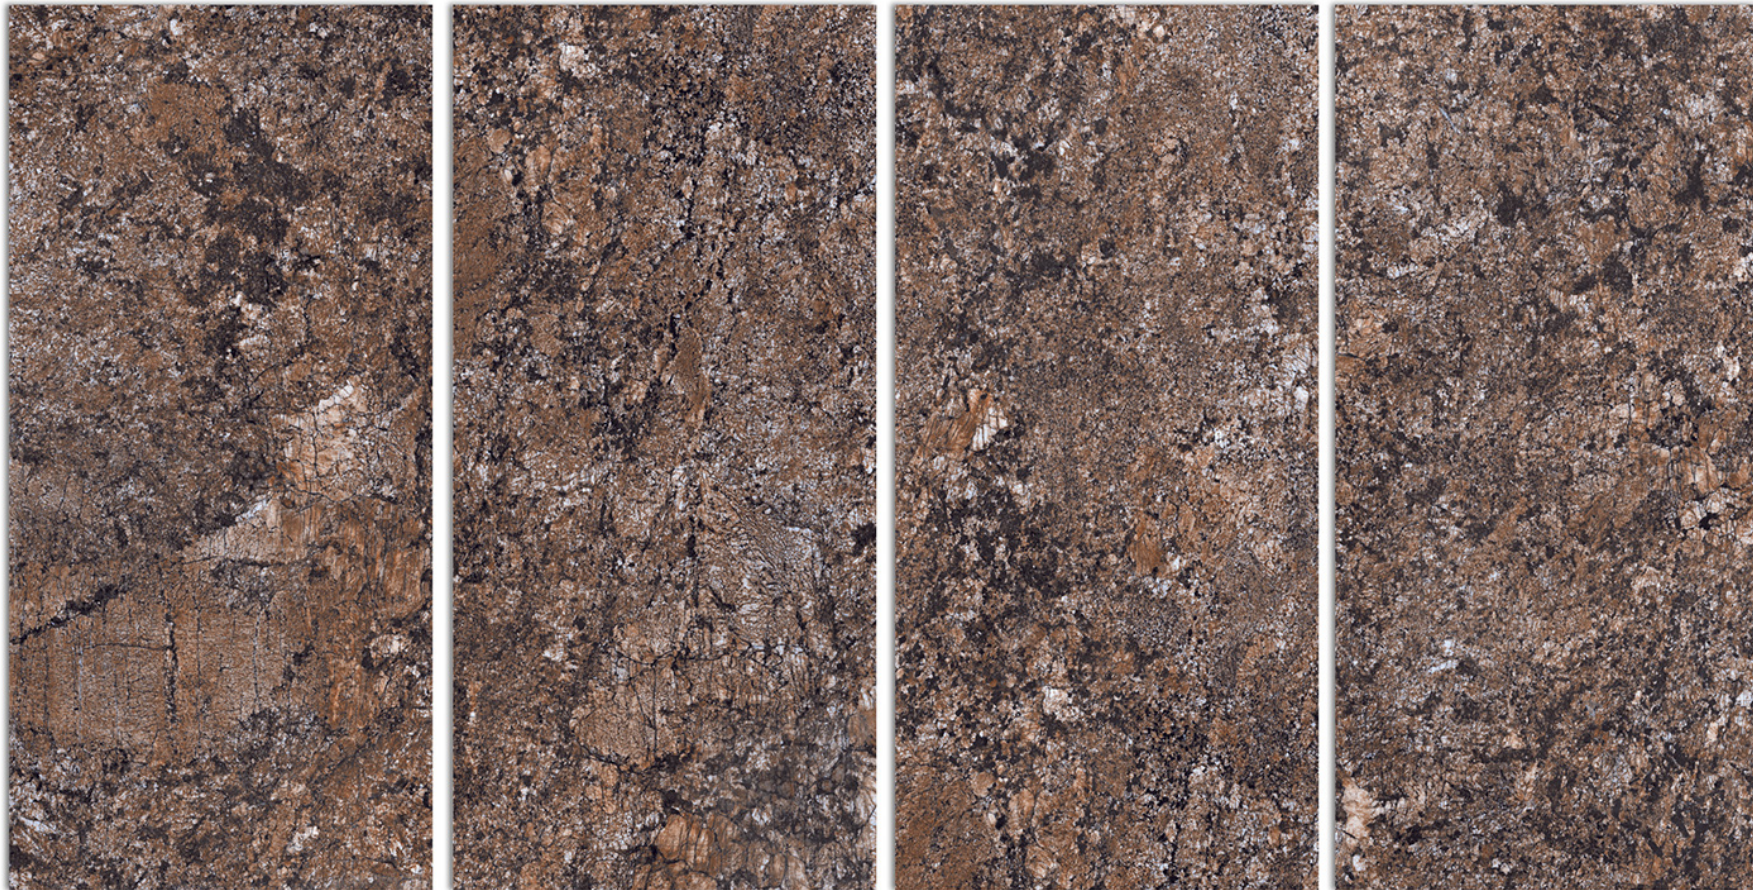

BLUEGR^{ESS}
PORSELANO
an italian style

“Creations of
Ravishing
Appeal”

800x1600 mm

9mm THICKNESS

80x160 cm

SAPPHIRE

FINISH - SUPER HIGH GLOSSY

BLUEGRES