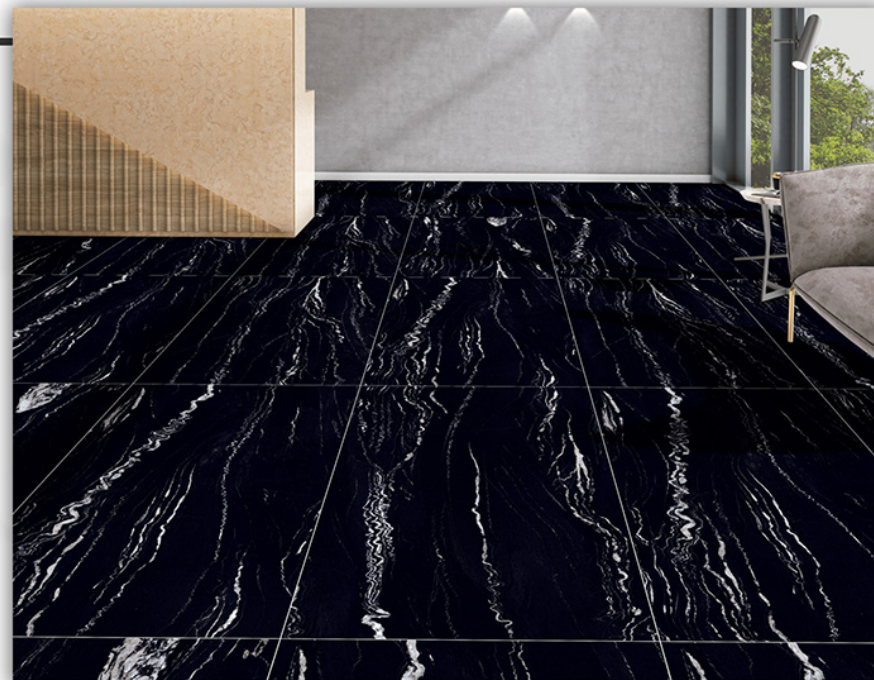

9mm THICKNESS

80x160 cm

UNIQUE ART BLUE
FINISH - HIGH GLOSSY

CHOCO

BLUEGRESS

BLUEGR^{ESS}
PORSELANO
an italian style

“Creations of
Ravishing
Appeal”

800x1600 mm