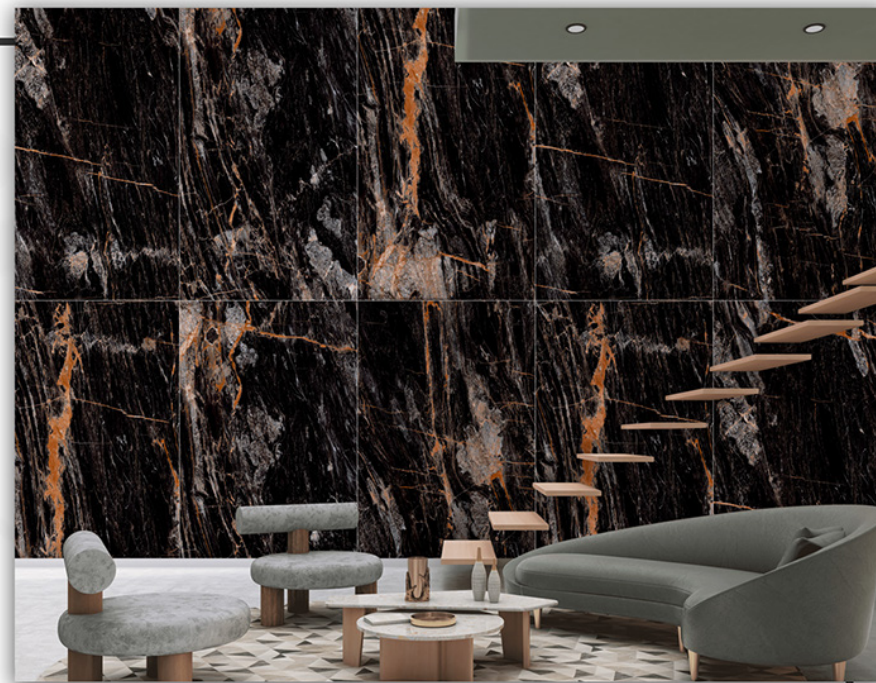

BLUEGR^{ESS}
PORSELANO
an italian style

“Creations of
Ravishing
Appeal”

800x1600 mm