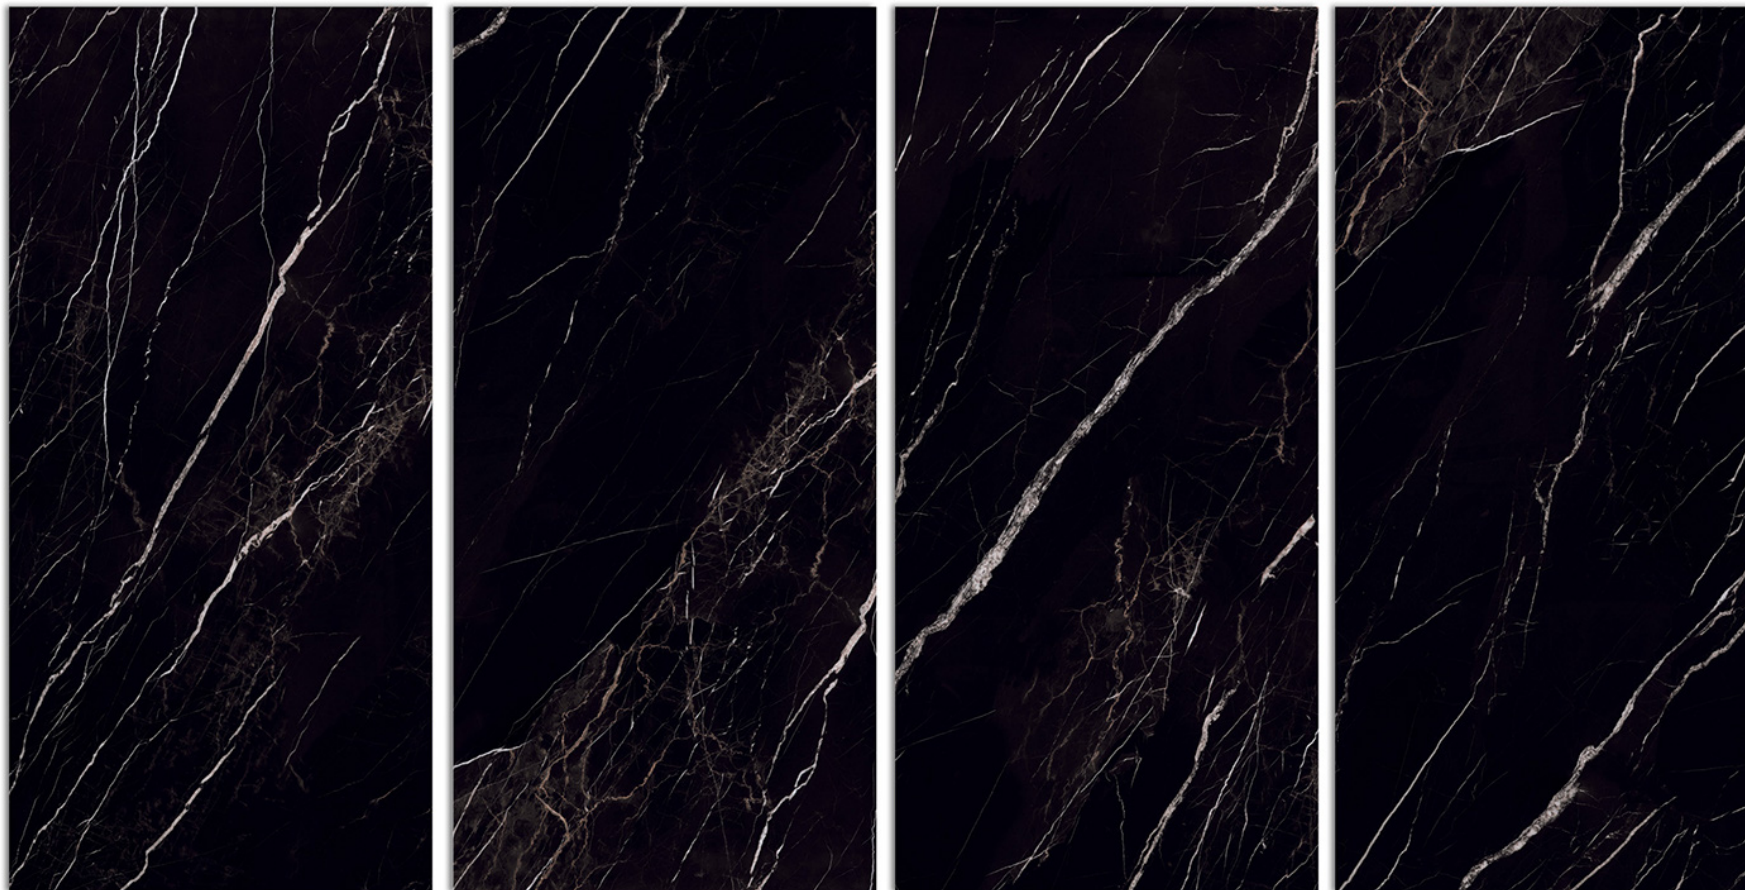

9mm THICKNESS

80x160 cm

ORIENTAL BLACK

FINISH - SUPER HIGH GLOSSY

BLUEGRESS