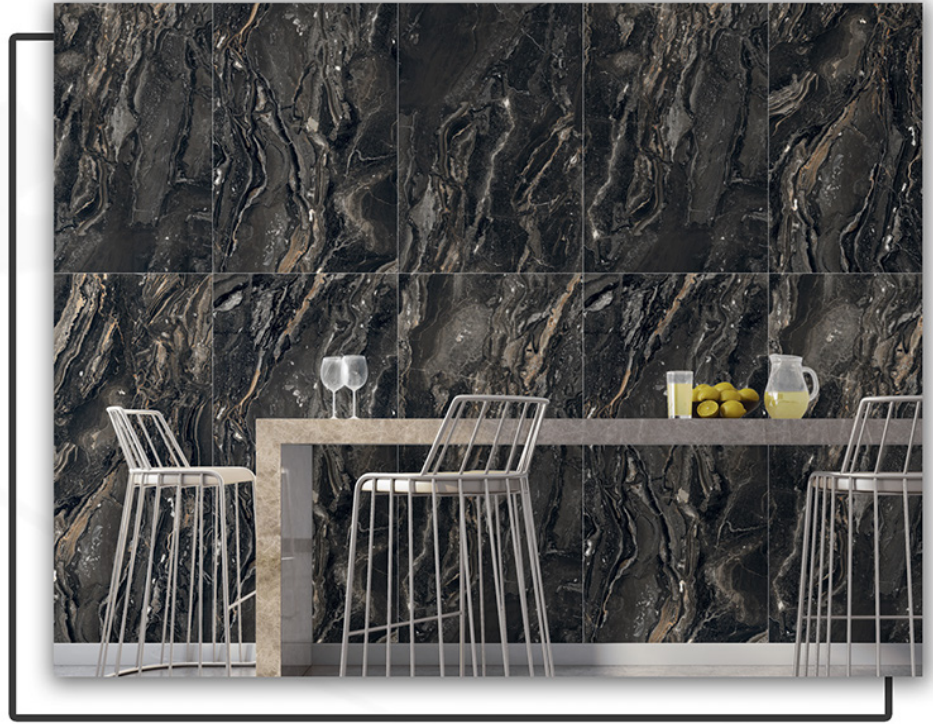

BLUEGR^{ESS}
PORSELANO
an italian style

“Creations of
Ravishing
Appeal”

800x1600 mm