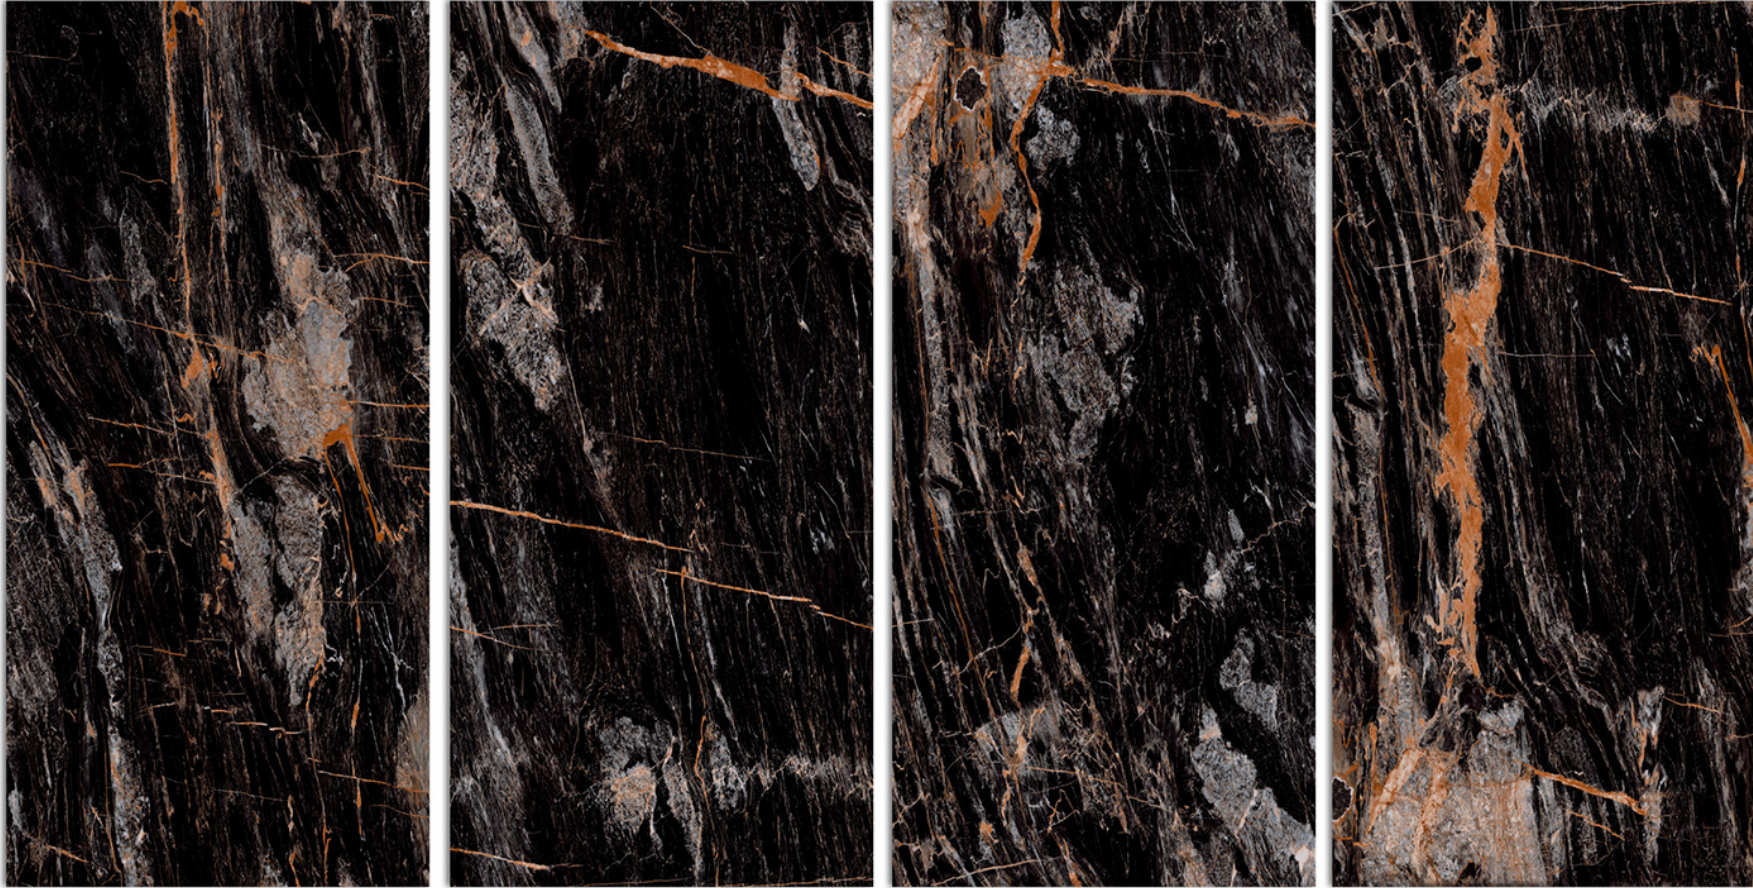

BLUEGR^{ESS}
PORSELANO
an italian style

“Creations of
Ravishing
Appeal”

800x1600 mm

9mm THICKNESS

80x160 cm

BELVEDERE WINE

FINISH - SUPER HIGH GLOSSY

BLUEGRESS