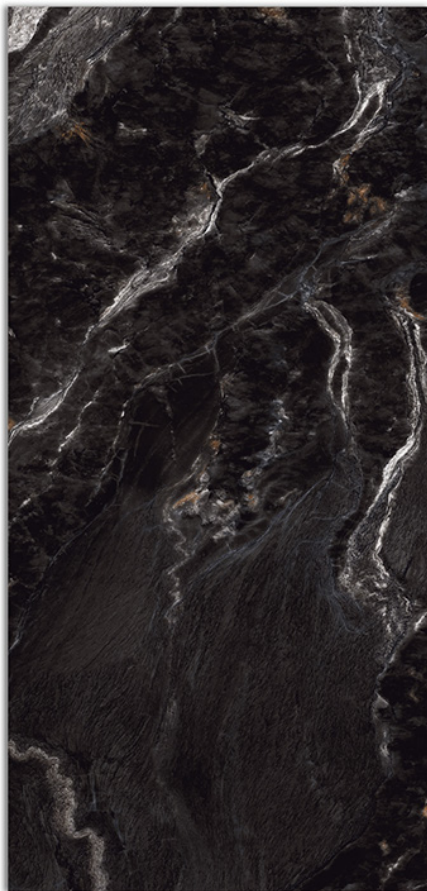

CHOCO

BLUEGRESS