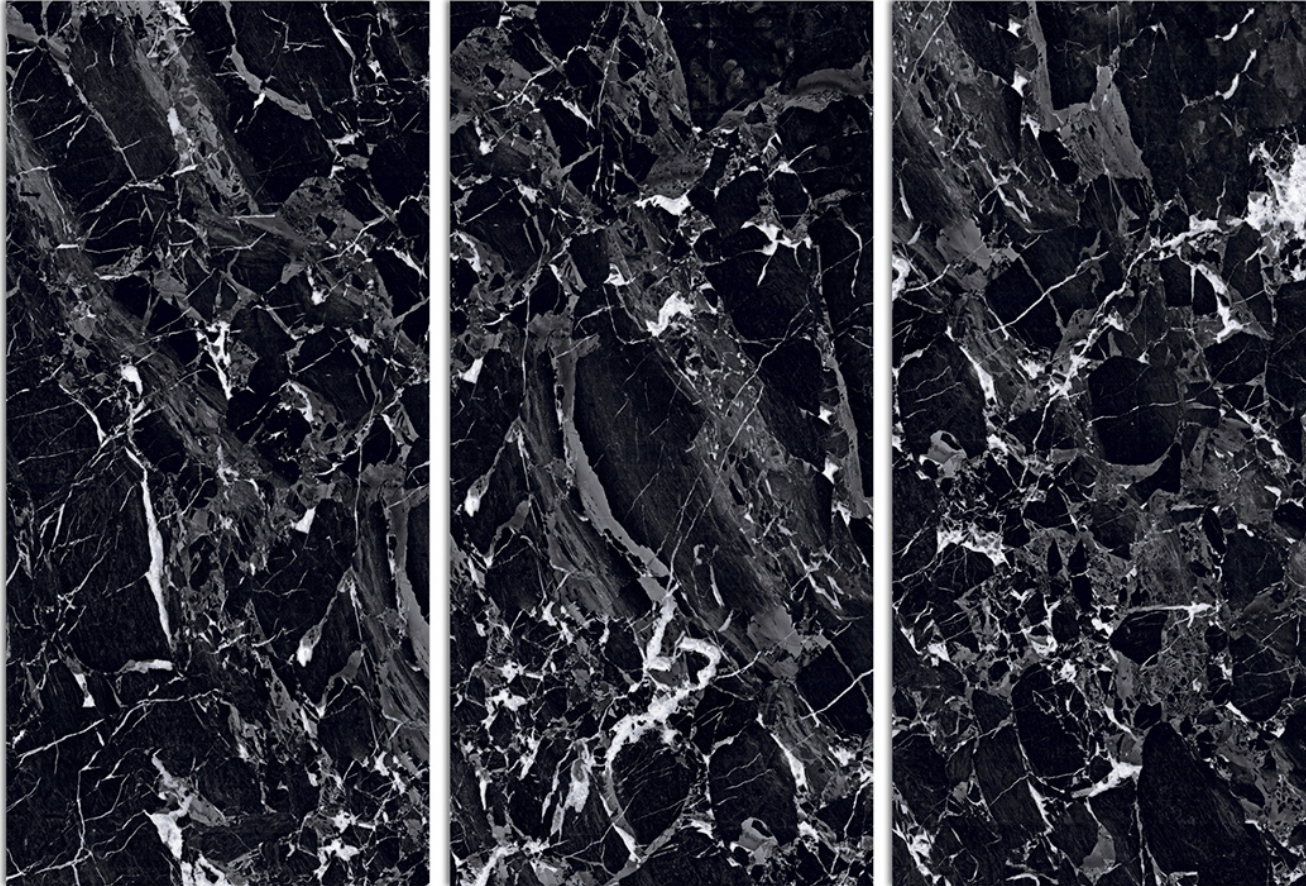

9mm THICKNESS

80x160 cm

LEVANTO BLACK

FINISH - SUPER HIGH GLOSSY

BLUEGRES