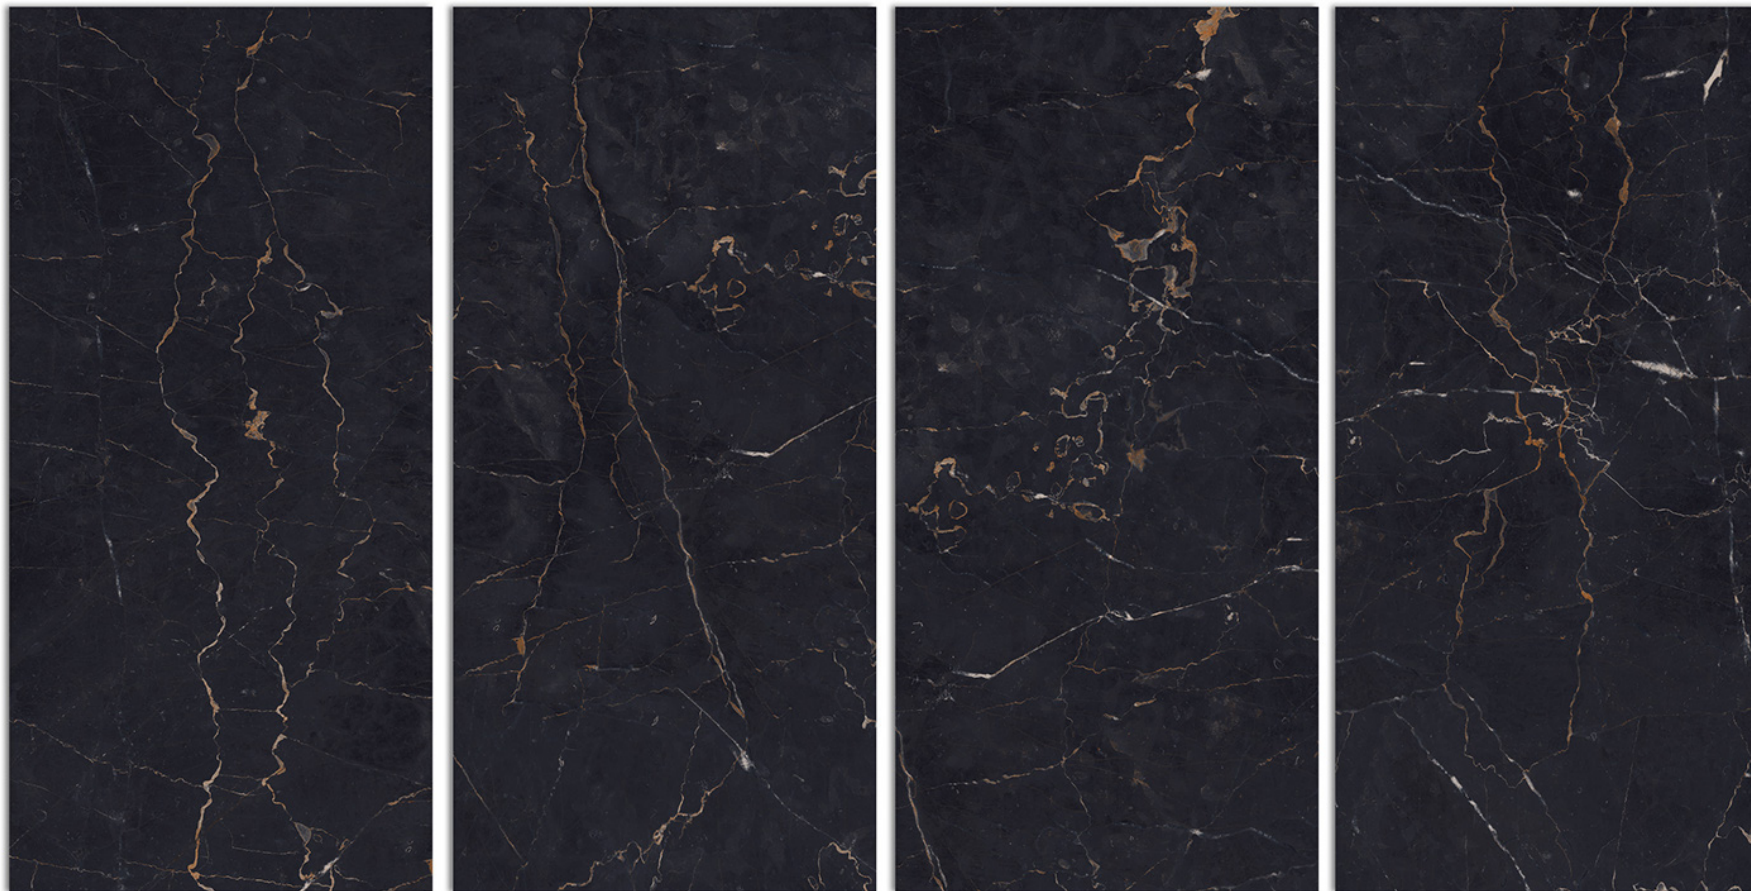

9mm THICKNESS

80x160 cm

MINOTAURE BLACK

FINISH - SUPER HIGH GLOSSY

BLUEGRESS