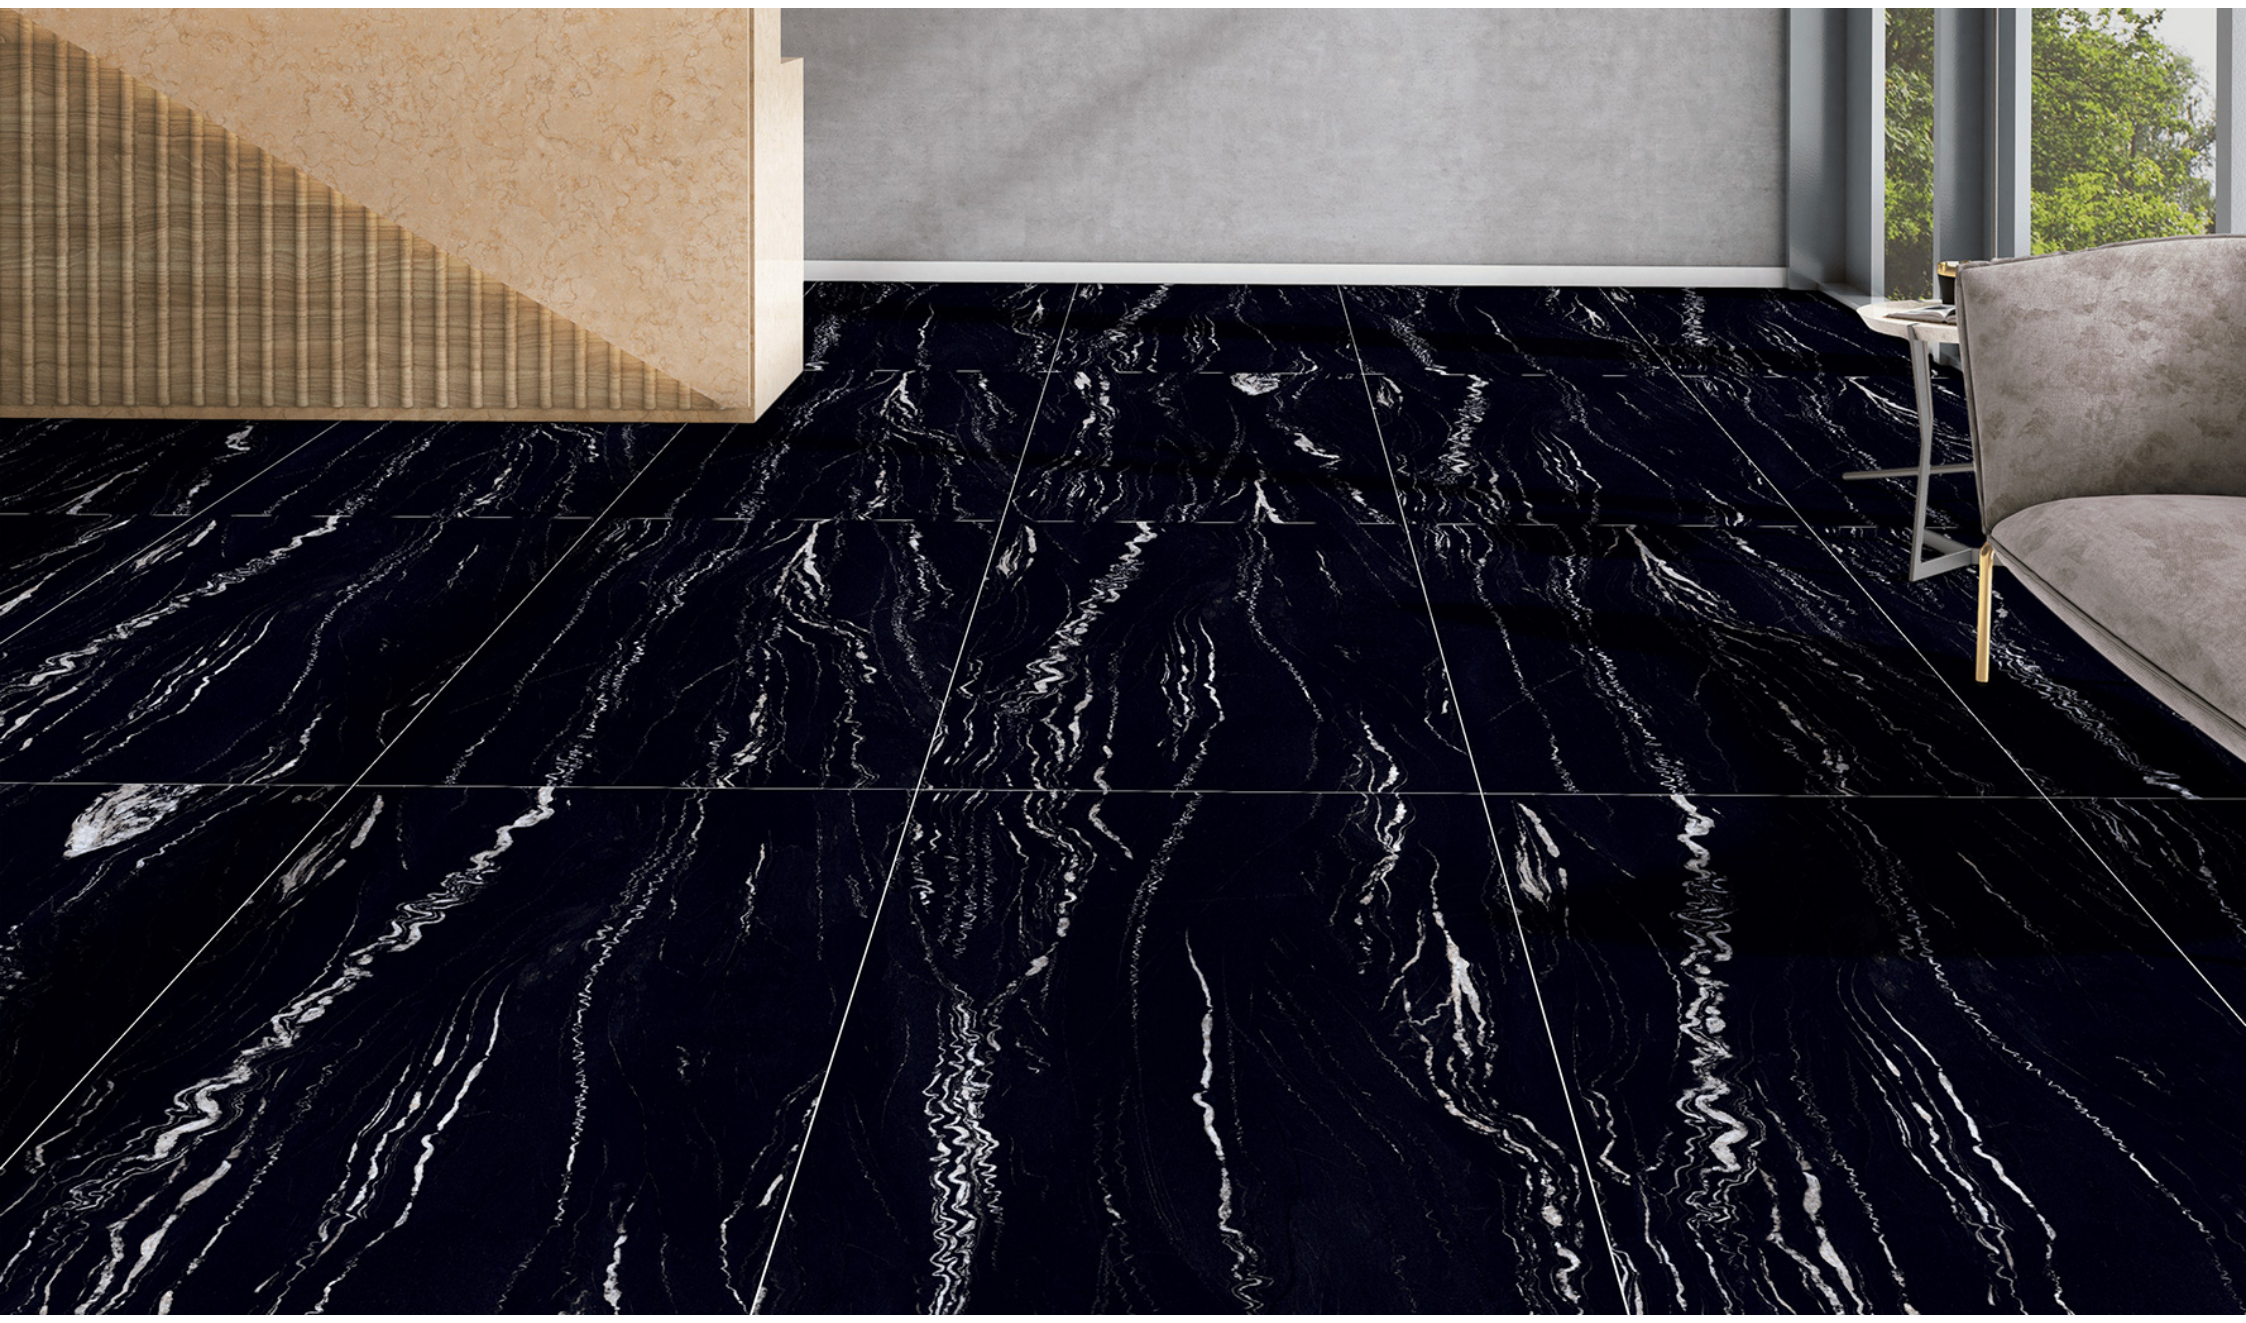

9mm THICKNESS

80x160 cm

WHITE FLORENCE

FINISH - SUPER HIGH GLOSSY

BLUEGRESS

BLUEGRASS
PORSELANO
an italian style

“Creations of
Ravishing
Appeal”

800x1600 mm