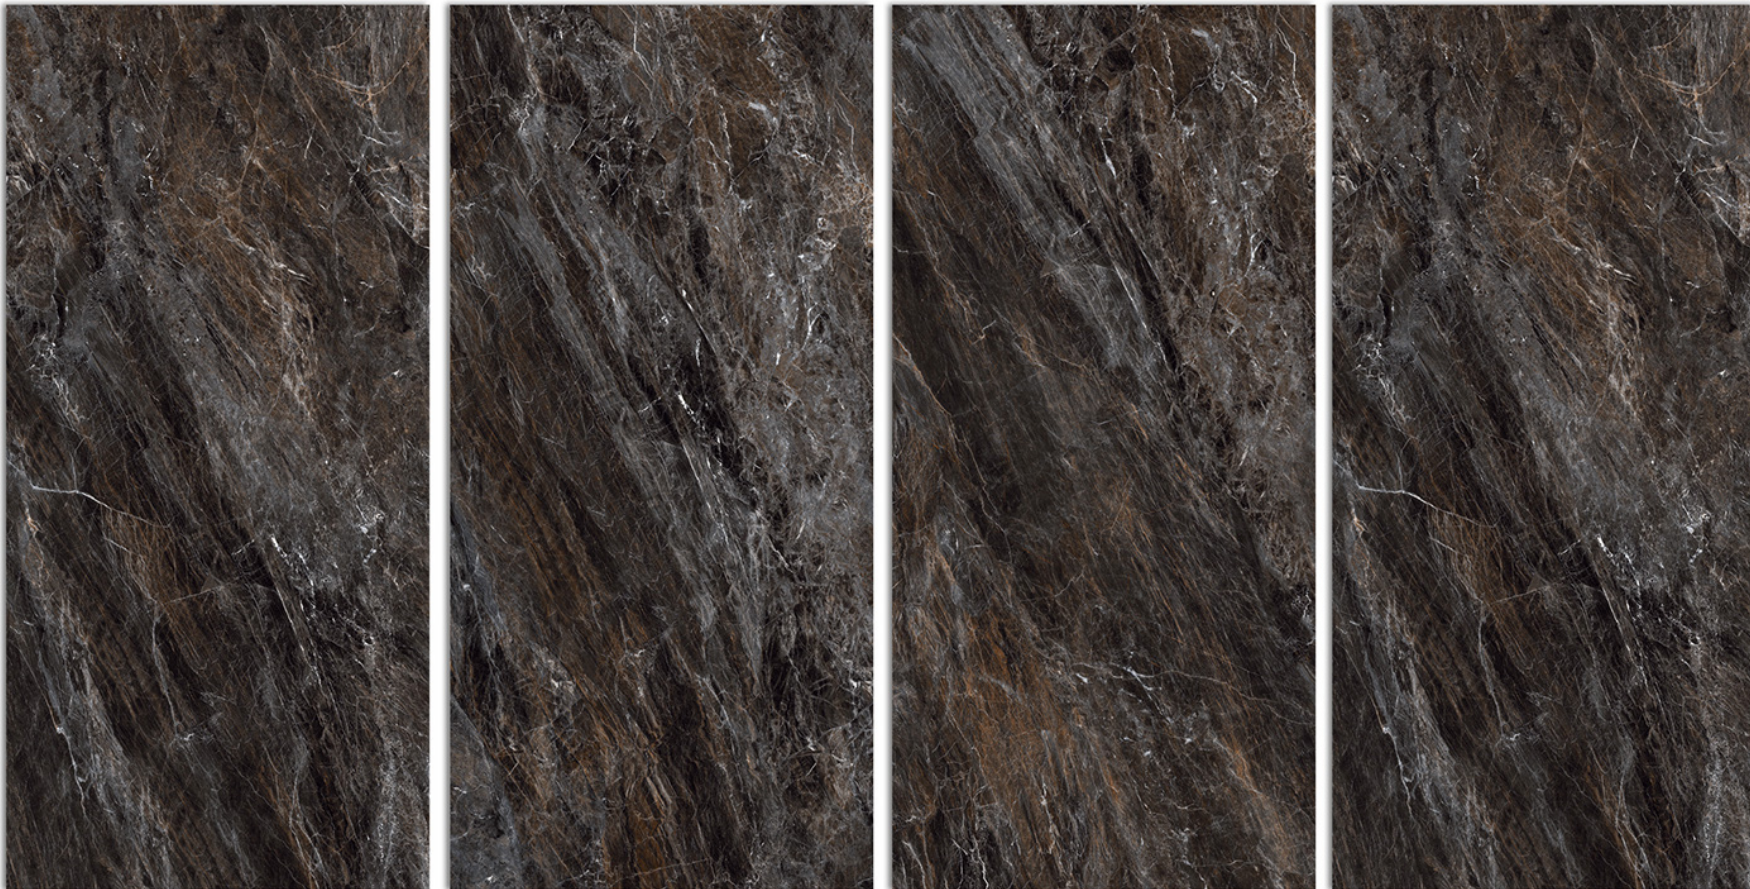

800x1600 mm

9mm THICKNESS

80x160 cm

ROMAN VERSAILLES

FINISH - SUPER HIGH GLOSSY

BLUEGRESS

BLUEGR^{ESS}
PORSELANO
an italian style

“Creations of
Ravishing
Appeal”