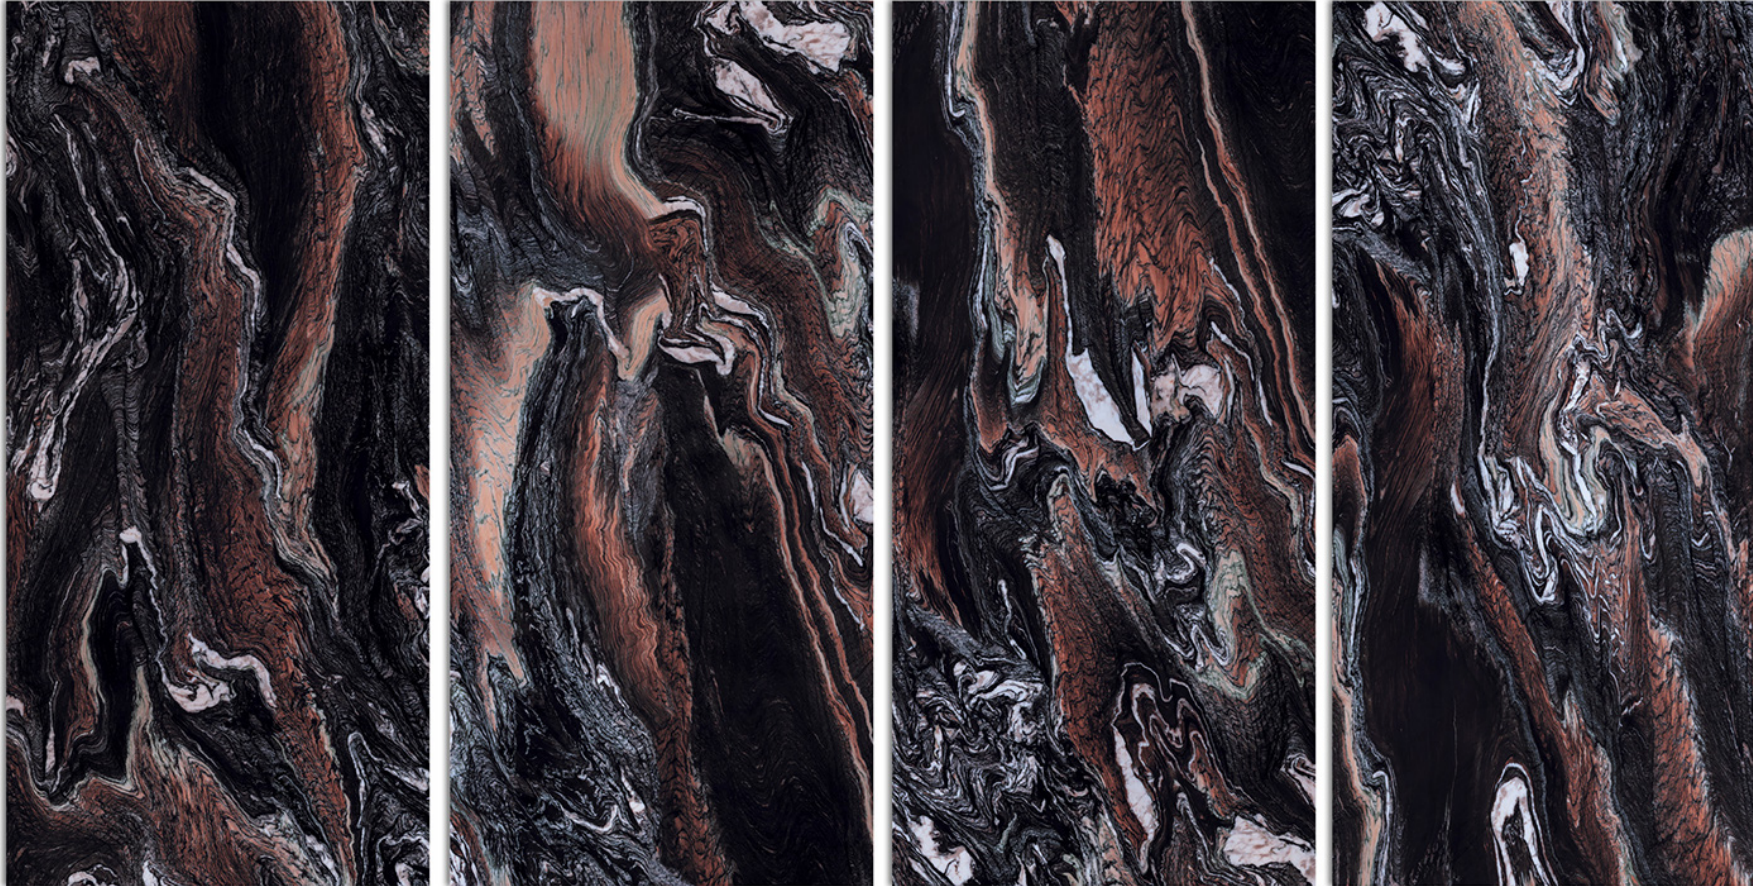

ART
IS
YOUR

“Creations of
Ravishing
Appeal”

BLUEGRASS
PORSELANO
an italian style

800x1600 mm

9mm THICKNESS

80x160 cm

CIPOLLINO RASIN

FINISH - SUPER HIGH GLOSSY