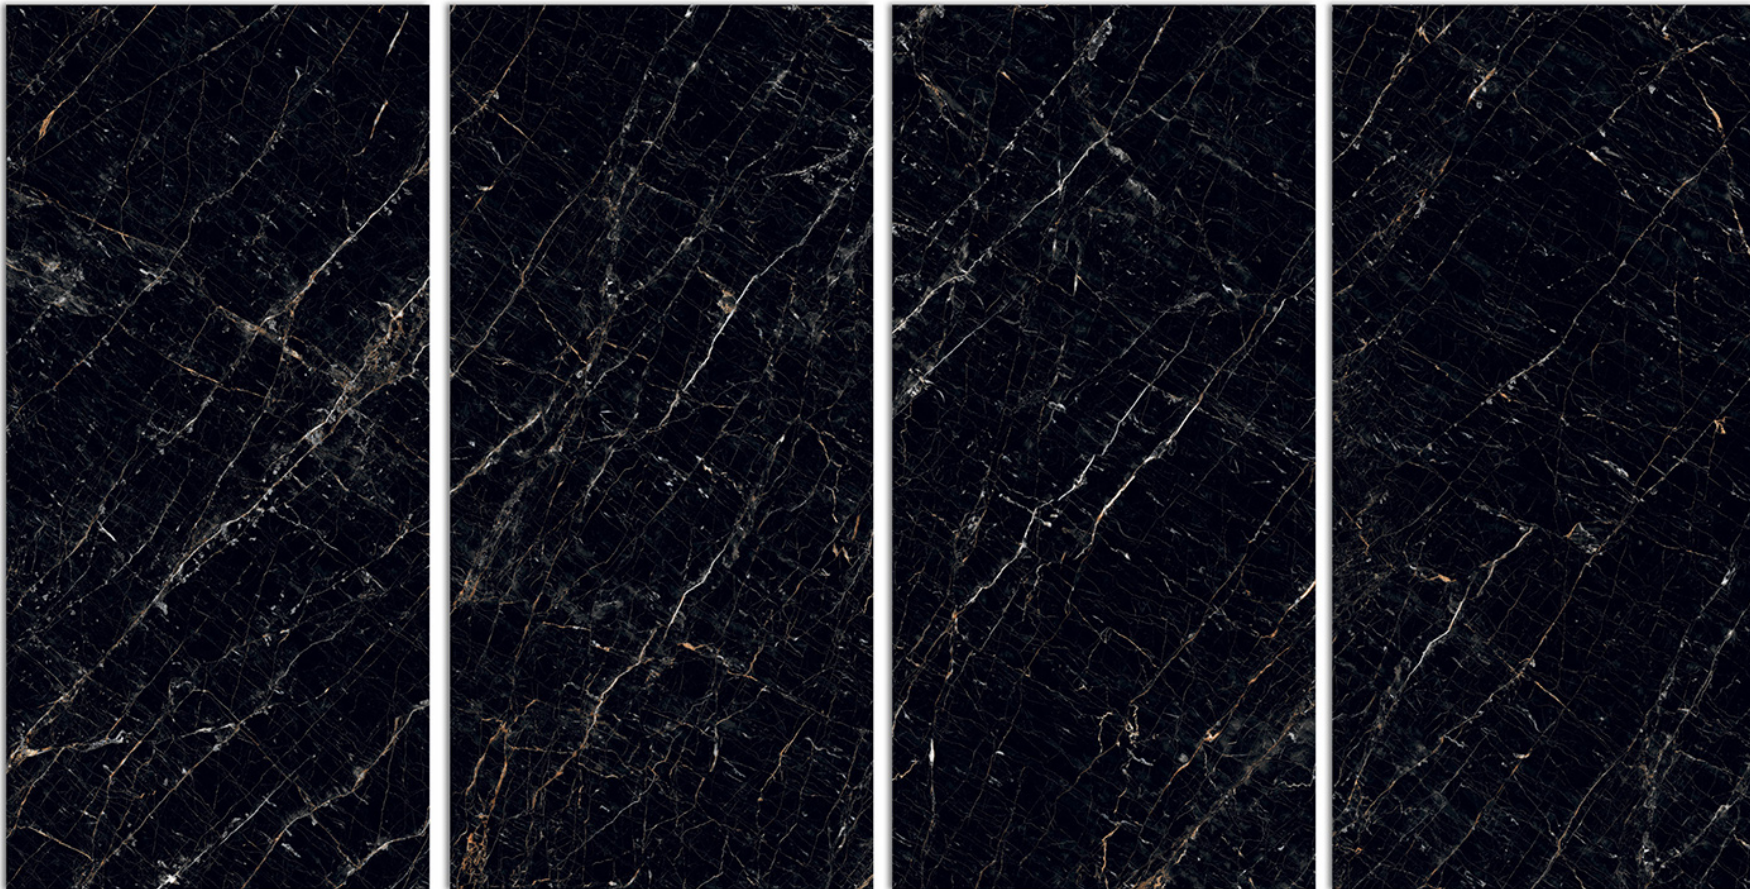

“Creations of
Ravishing
Appeal”

BLUEGRESS
PORSELANO
an italian style

800x1600 mm

9mm THICKNESS

80x160 cm

BLACK HORSE

FINISH - SUPER HIGH GLOSSY

BLUEGRESS