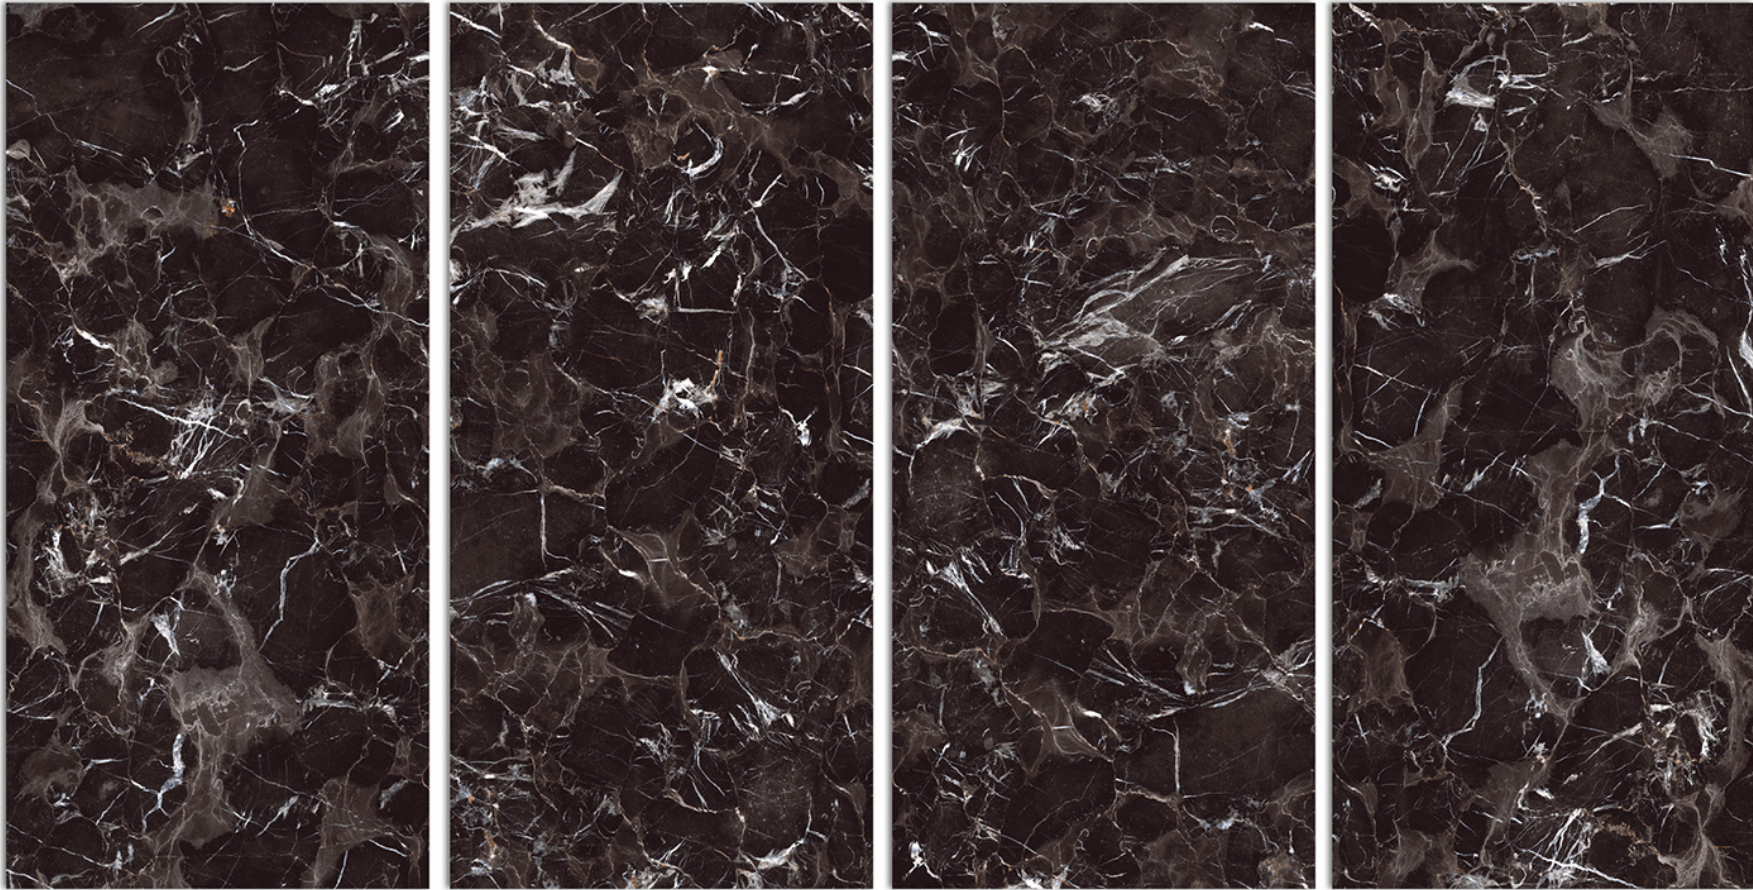

9mm THICKNESS

80x160 cm

IRIS UMBER

FINISH - SUPER HIGH GLOSSY

BLUEGRESS