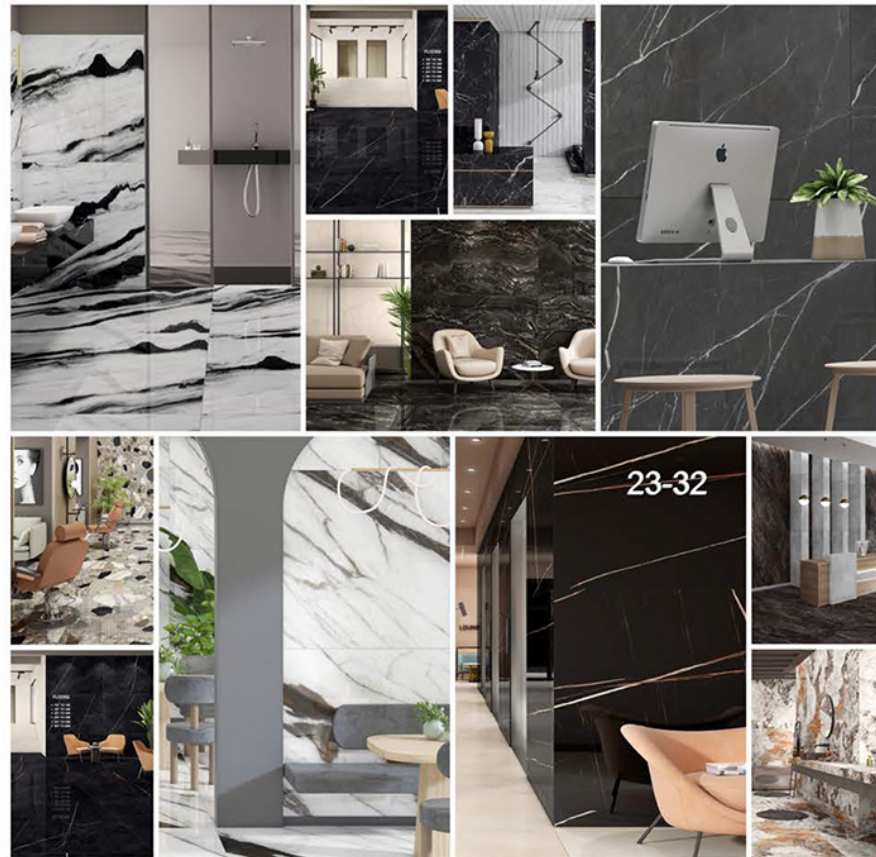

Surface SUPER High Glossy

This refined high glossy and reflective finish illuminates the marble-effect surface with sharp reflections, enhancing every graphic detail.

BLUEGRESS
— PORCELANO —