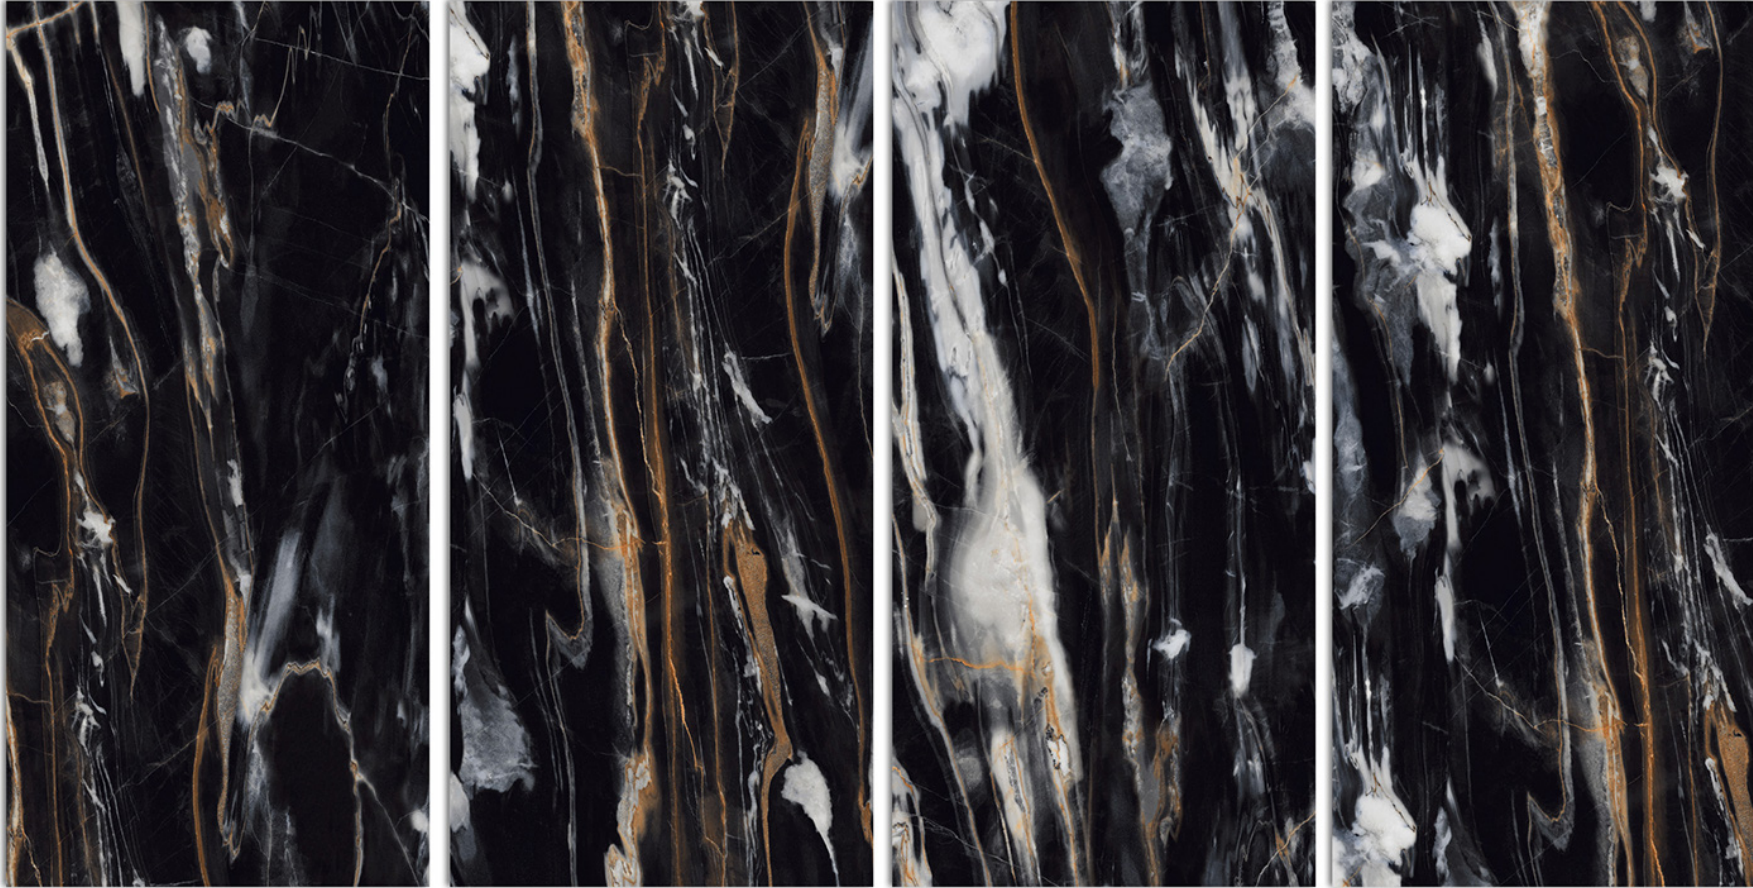

BLUEGRES

BLUEGR^{ESS}
PORSELANO
an italian style

“Creations of
Ravishing
Appeal”

800x1600 mm

9mm THICKNESS

80x160 cm

CLOUD BLACK

FINISH - SUPER HIGH GLOSSY