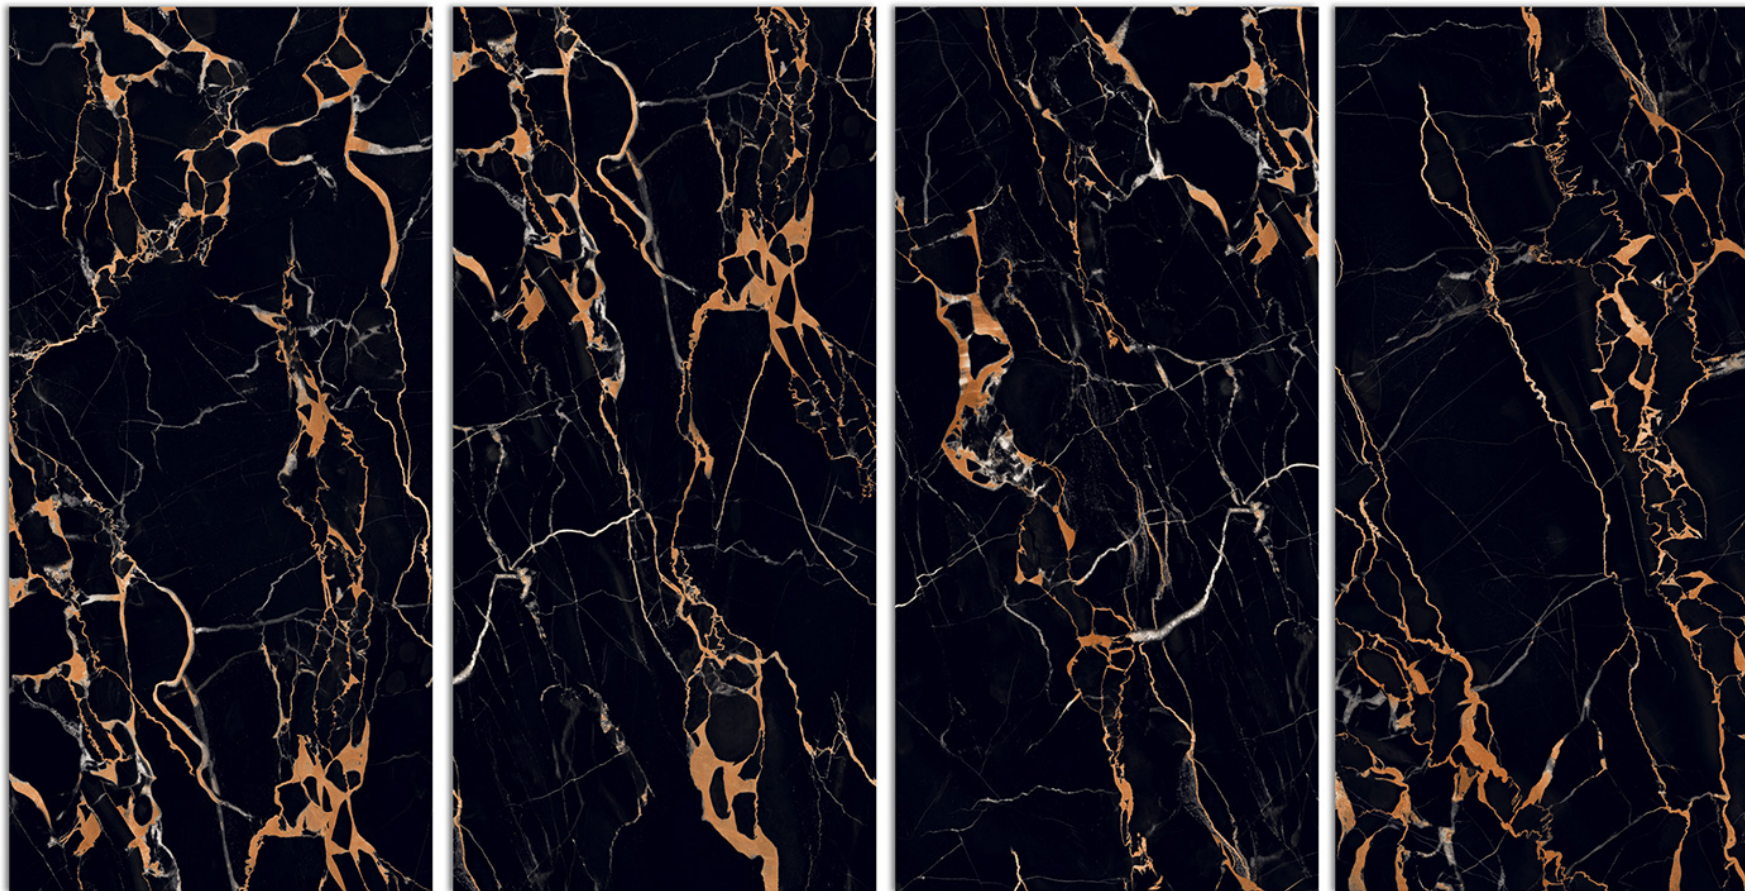

9mm THICKNESS

80x160 cm

GOLDEN PORTORO

FINISH - SUPER HIGH GLOSSY

BLUEGRES