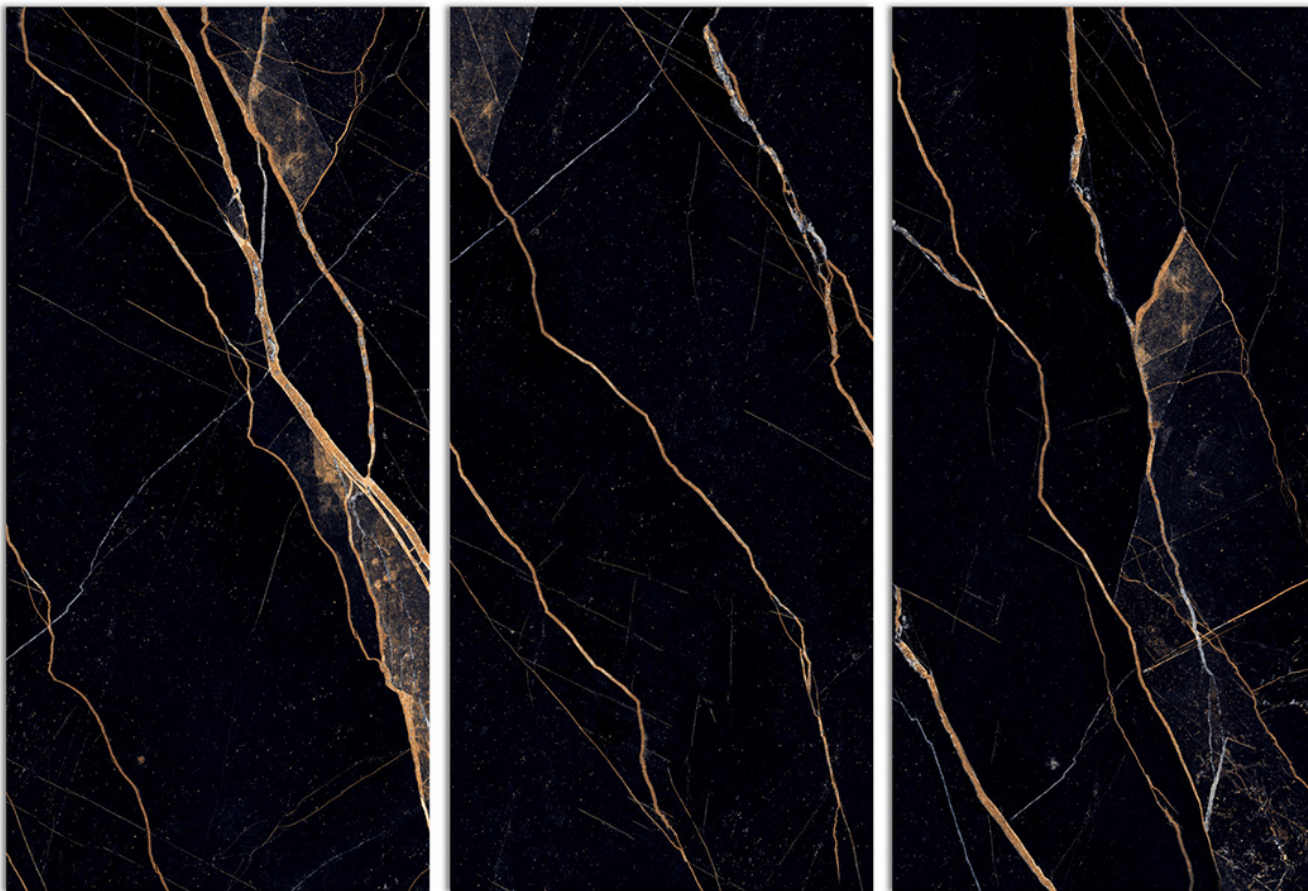

9mm THICKNESS

80x160 cm

LIZARD BLACK

FINISH - SUPER HIGH GLOSSY

BLUEGRESS